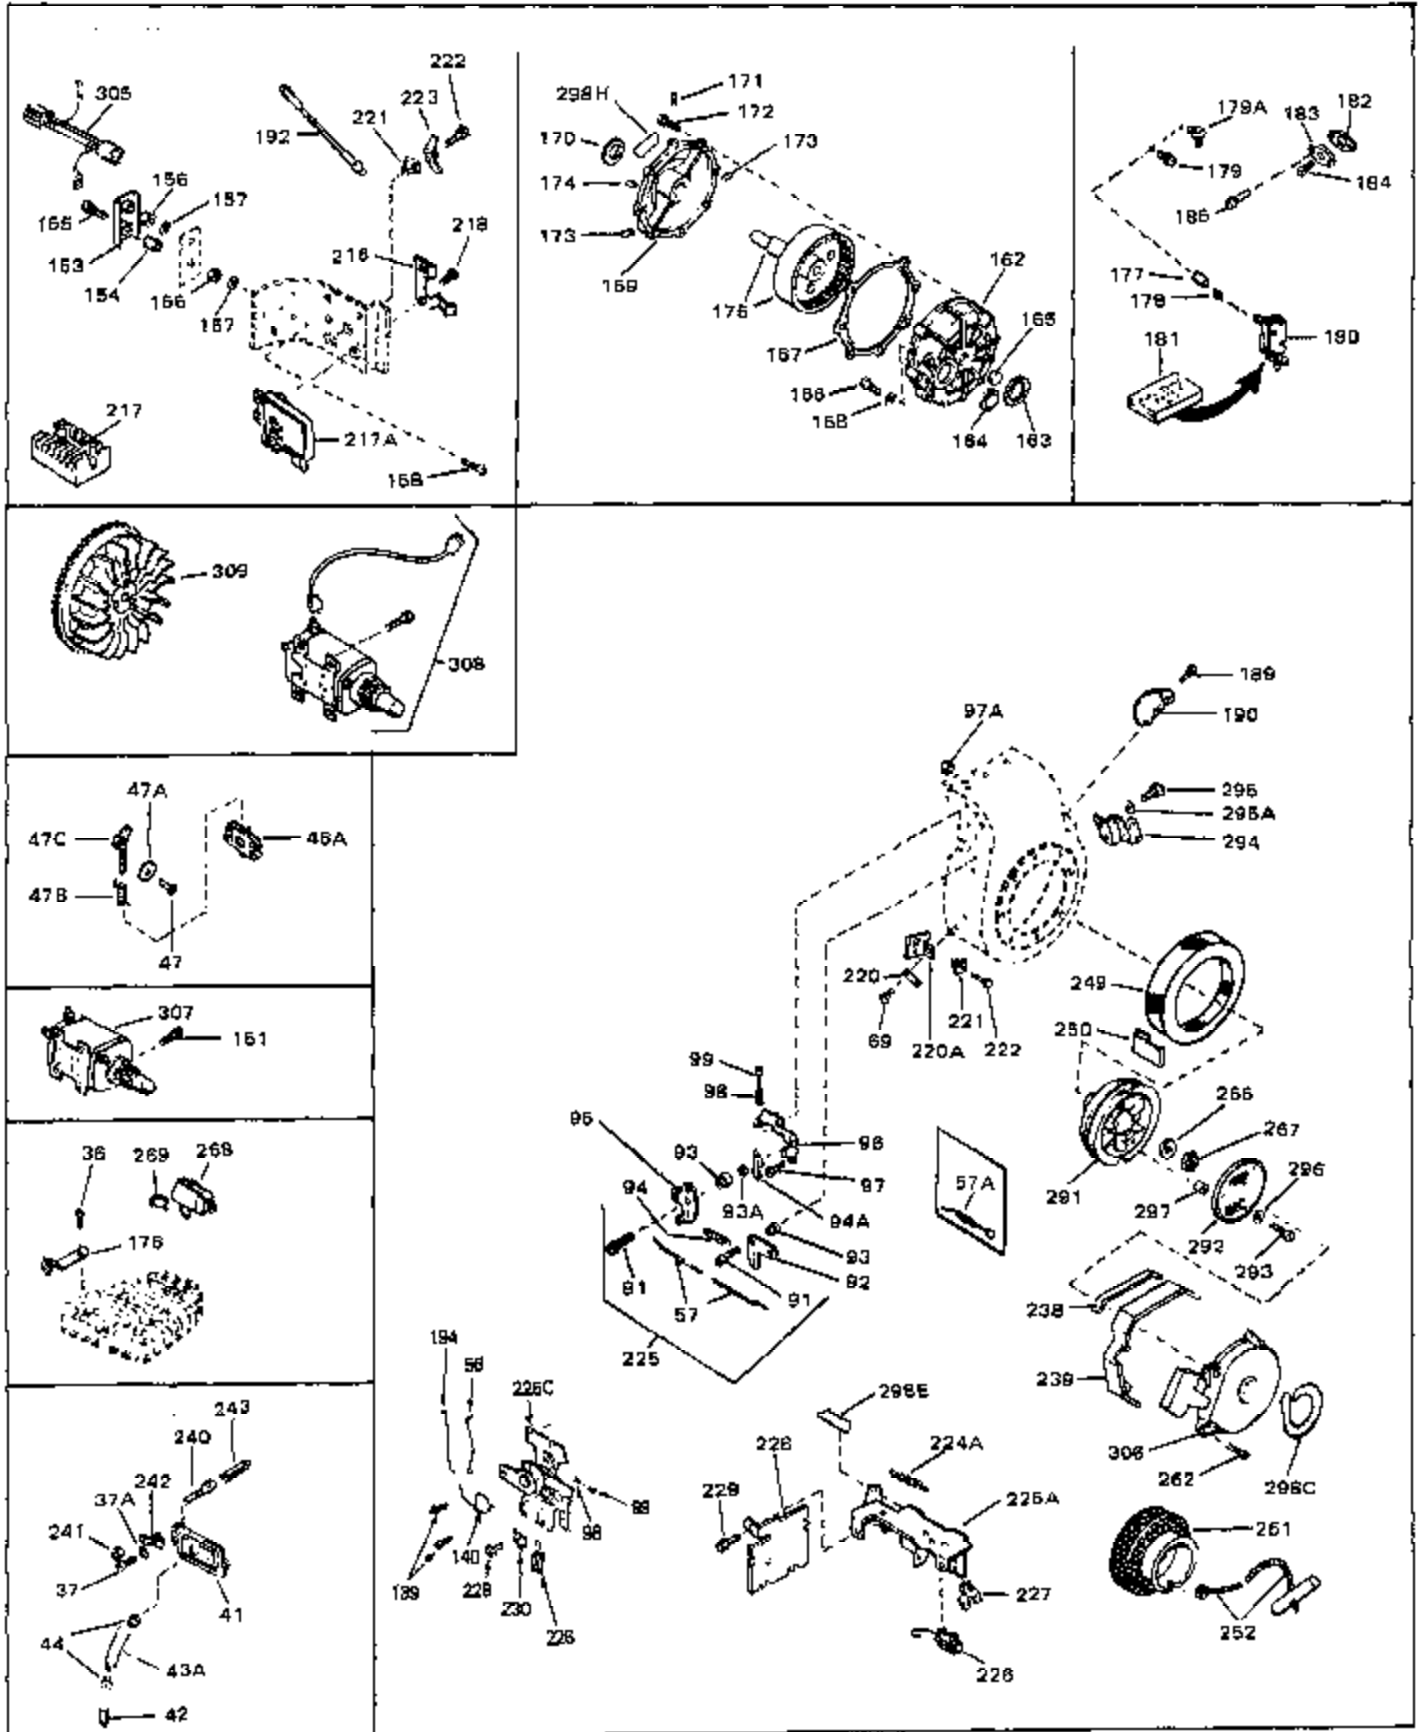

Ref #	Part Number	Qty	Description
36	650694A	0	Screw, Hex flange hd., 5/16-18 x 2
36	650695A	0	Screw, Hex flange hd., 5/16-18 x 2-1/4
36	650697A	0	Screw, Hex flange hd., 5/16-18 x 2-1/2
37	650128	0	Screw
37	650597	0	Screw, Hex washer hd., 10-24 x 5/8
37A	27261	0	Washer, Flat
41	28425	0	Cover, Valve chamber
56	31710	0	Link, Throttle
69	29747A	0	Screw
98	31342	0	Spring, Compression
98	32924	0	Spring, Compression
98	28569	0	Spring, Compression
99	29500	0	Screw, Fil. hd. mach., Sems, 8-32 x 3/4
99	650549	0	Screw
99	650688	0	Screw, Hex hd., 10-32 x 1-5/16" (Drilled
182	32683	0	Gasket, Fuel pump
183	32955	0	Cover, Fuel pump pad
184	9556	0	Plug, Oil drain (Sq. hd. pipe, 1/8-27)
185	30688	0	Screw, Hex hd. Sems, 1/4-20 x 1/2
221	28545	0	Grommet, Plastic
222	650643	0	Screw
223	33356	0	Terminal, Ground
225	730152	0	Control Assy., Speed
227	33177	0	Terminal
229	28942	0	Screw
230	27793	0	Clip, Conduit
240	30845A	0	Bolt, Governor adjusting
241	33450	0	Nut, Lock
243	30886A	0	Spring, Governor bolt
262	29716	0	Screw
266	650815	0	Washer, Belleville
267	8115	0	Nut, Hex
305	33018	0	Harness, Adapter
306	590420	0	Starter, Rewind
308	32386	0	Starter Motor Kit (110-120 Volt)
308	32901	0	Starter Motor Kit (110-120 Volt)
308	33328	0	Starter Motor Kit (110-120 Volt)
308	33328A	0	Starter Motor Kit (110-120 Volt)
308	33518	0	Starter Motor Kit (110-120 Volt)
308	33518A	0	Starter Motor Kit (110-120 Volt)
308	33518B	0	Starter Motor Kit (110-120 Volt)
309	30811A	0	Flywheel