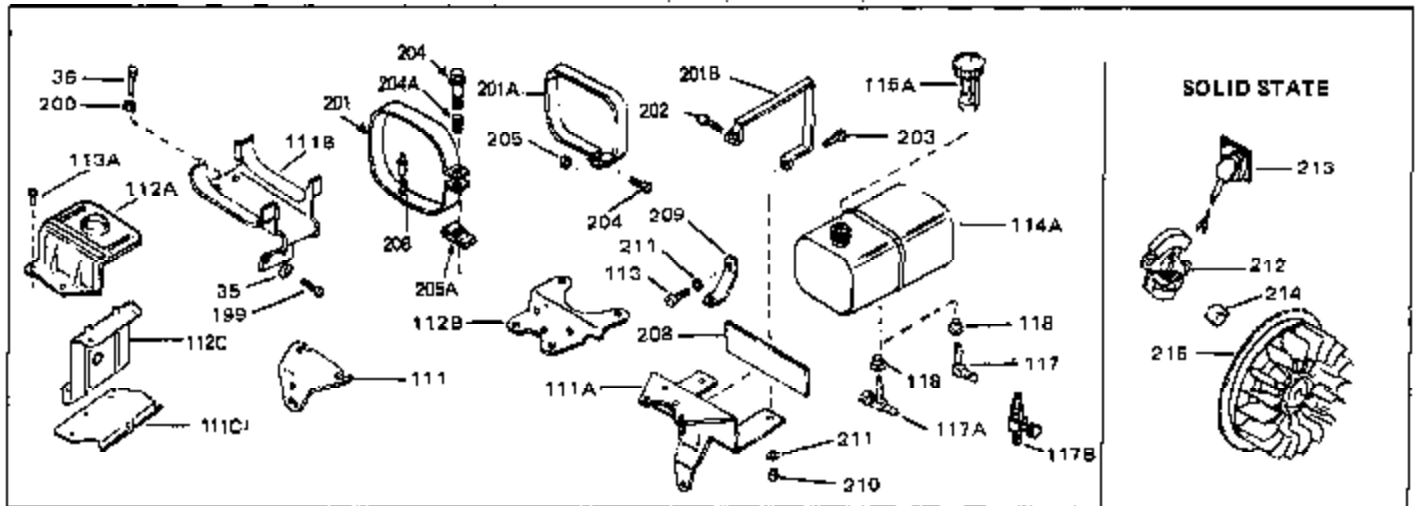

Ref #	Part Number	Qty	Description
120	26460	0	Clamp, Fuel line
121	32401	0	Muffler
125	27930	0	Gasket, Exhaust
126	30196	0	Screw
127	26073	0	Washer, Connecting rod bolt
128	650694A	0	Screw, Hex flange hd., 5/16-18 x 2
132	650139	0	Screw
132	650548	0	Screw, Hex washer hd., 8-32 x 5/16
144	650542	0	Screw, Hex hd. cap, 5/16 18 x 13/16
146	29538	0	Base, Mounting
147	650128	0	Screw
148	30622	0	Extension, Blower housing
149A	30747	0	Clip, Shorting
150	16645	0	Lockwasher
186	27275	0	Clip, Hi-tension wire
186	29443	0	Clip, Fuel line
186	33685	0	Clip, Hi-tension wire
224	31386	0	Spring, Governor
225B	31711B	0	Bracket Assy., Speed control
229	28942	0	Screw
230	27793	0	Clip, Conduit
262	29716	0	Screw
264	32125	0	Cup, Starter
265	590417	0	Screen, Starter cup
266	650815	0	Washer, Belleville
267	8115	0	Nut, Hex
298A	31517	0	Decal, H.P. (5 H.P.)
298A	32173	0	Decal, H.P. (6 H.P.)
298A	33310	0	Decal, Mini-Bike (5 H.P.)
298A	34316	0	Decal, Name
298	34346	0	Decal, Instruction
299	30547A	0	Contact Assy., Breaker
300	30548B	0	Condenser
301	631021	0	Inlet Needle, Seat & Clip Assy.
303	631067A	0	Carburetor
304	610689A	0	Magneto, Tecumseh
306	590420	0	Starter, Rewind
310	33235	0	Gasket Set