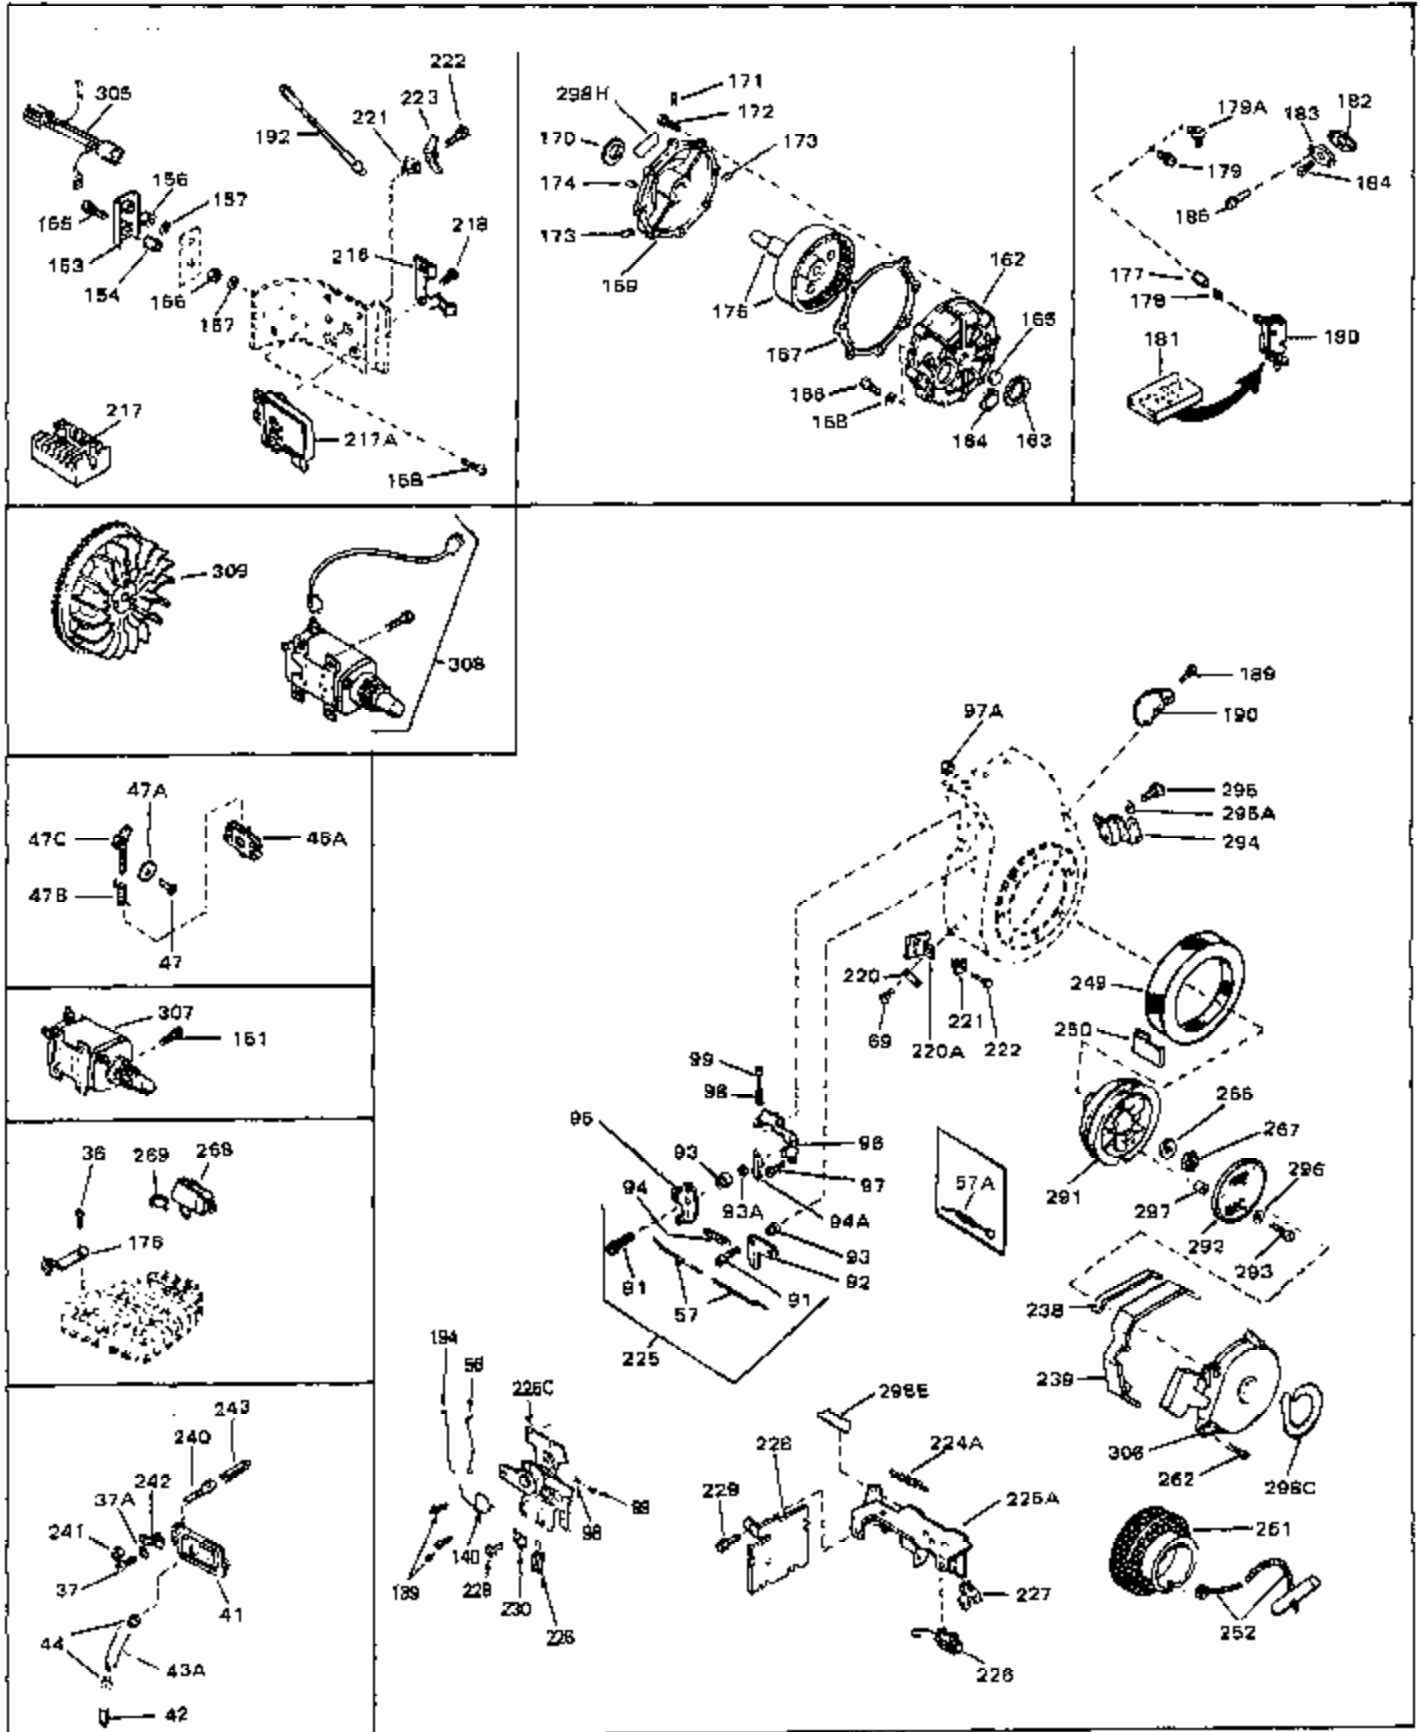

Ref #	Part Number	Qty	Description
36	650694A	0	Screw, Hex flange hd., 5/16-18 x 2
36	650695A	0	Screw, Hex flange hd., 5/16-18 x 2-1/4
36	650697A	0	Screw, Hex flange hd., 5/16-18 x 2-1/2
37	650128	0	Screw
37	650597	0	Screw, Hex washer hd., 10-24 x 5/8
37A	27261	0	Washer, Flat
41	28425	0	Cover, Valve chamber
43A	32447	0	Tube, Breather
44	32446	0	Grommet, Breather tube
56	31710	0	Link, Throttle
69	29747A	0	Screw
98	31342	0	Spring, Compression
98	32924	0	Spring, Compression
98	28569	0	Spring, Compression
99	29500	0	Screw, Fil. hd. mach., Sems, 8-32 x 3/4
99	650549	0	Screw
99	650688	0	Screw, Hex hd., 10-32 x 1-5/16" (Drilled
182	32683	0	Gasket, Fuel pump
183	32955	0	Cover, Fuel pump pad
184	9556	0	Plug, Oil drain (Sq. hd. pipe, 1/8-27)
185	30688	0	Screw, Hex hd. Sems, 1/4-20 x 1/2
225	730152	0	Control Assy., Speed
227	33177	0	Terminal
229	28942	0	Screw
230	27793	0	Clip, Conduit
262	29716	0	Screw
266	650815	0	Washer, Belleville
267	8115	0	Nut, Hex
305	33018	0	Harness, Adapter
306	590420	0	Starter, Rewind
308	32386	0	Starter Motor Kit (110-120 Volt)
308	32901	0	Starter Motor Kit (110-120 Volt)
308	33328	0	Starter Motor Kit (110-120 Volt)
308	33328A	0	Starter Motor Kit (110-120 Volt)
308	33518	0	Starter Motor Kit (110-120 Volt)
308	33518A	0	Starter Motor Kit (110-120 Volt)
308	33518B	0	Starter Motor Kit (110-120 Volt)
309	30811A	0	Flywheel