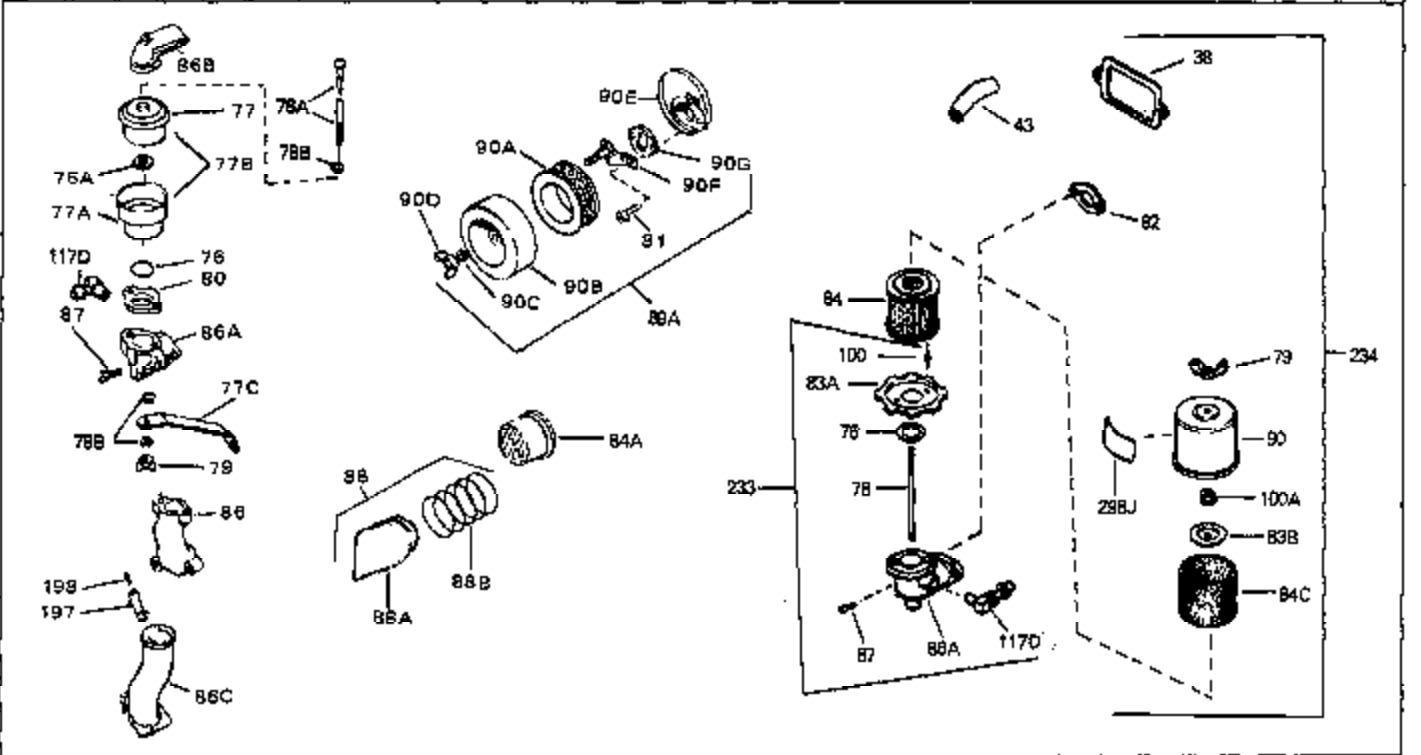

Ref #	Part Number	Qty	Description
120	26460	0	Clamp, Fuel line
121	32401	0	Muffler
125	27930	0	Gasket, Exhaust
126	30196	0	Screw
127	26073	0	Washer, Connecting rod bolt
128	650694A	0	Screw, Hex flange hd., 5/16-18 x 2
132	650139	0	Screw
132	650548	0	Screw, Hex washer hd., 8-32 x 5/16
144	650542	0	Screw, Hex hd. cap, 5/16 18 x 13/16
146	29538	0	Base, Mounting
147	650128	0	Screw
148	30622	0	Extension, Blower housing
149A	30747	0	Clip, Shorting
150	16645	0	Lockwasher
186	27275	0	Clip, Hi-tension wire
186	29443	0	Clip, Fuel line
186	33685	0	Clip, Hi-tension wire
224	31386	0	Spring, Governor
225B	31711B	0	Bracket Assy., Speed control
229	28942	0	Screw
230	27793	0	Clip, Conduit
262	29716	0	Screw
264	32125	0	Cup, Starter
265	590417	0	Screen, Starter cup
266	650815	0	Washer, Belleville
267	8115	0	Nut, Hex
298A	31517	0	Decal, H.P. (5 H.P.)
298A	32173	0	Decal, H.P. (6 H.P.)
298A	33310	0	Decal, Mini-Bike (5 H.P.)
298A	34316	0	Decal, Name
298	34346	0	Decal, Instruction
299	30547A	0	Contact Assy., Breaker
300	30548B	0	Condenser
301	631021	0	Inlet Needle, Seat & Clip Assy.
303	631067A	0	Carburetor
304	610689A	0	Magneto, Tecumseh
306	590420	0	Starter, Rewind
310	33235	0	Gasket Set