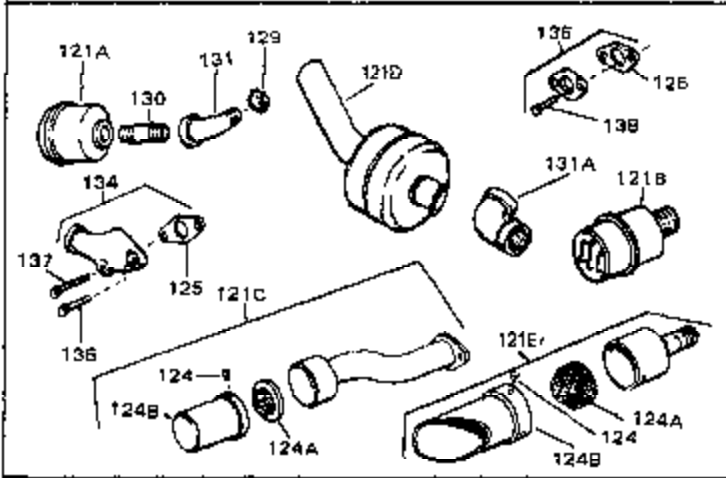

Ref #	Part Number	Qty	Description
120	26460	0	Clamp, Fuel line
121	32401	0	Muffler
125	27930	0	Gasket, Exhaust
126	30196	0	Screw
127	26073	0	Washer, Connecting rod bolt
128	650694A	0	Screw, Hex flange hd., 5/16-18 x 2
132	650139	0	Screw
132	650548	0	Screw, Hex washer hd., 8-32 x 5/16
144	650542	0	Screw, Hex hd. cap, 5/16 18 x 13/16
146	29538	0	Base, Mounting
147	650128	0	Screw
148	30622	0	Extension, Blower housing
149A	30747	0	Clip, Shorting
150	16645	0	Lockwasher
186	27275	0	Clip, Hi-tension wire
186	29443	0	Clip, Fuel line
186	33685	0	Clip, Hi-tension wire
224	31386	0	Spring, Governor
225B	31711B	0	Bracket Assy., Speed control
229	28942	0	Screw
230	27793	0	Clip, Conduit
262	29716	0	Screw
264	32125	0	Cup, Starter
265	590417	0	Screen, Starter cup
266	650815	0	Washer, Belleville
267	8115	0	Nut, Hex
298A	31517	0	Decal, H.P. (5 H.P.)
298A	32173	0	Decal, H.P. (6 H.P.)
298A	33310	0	Decal, Mini-Bike (5 H.P.)
298A	34316	0	Decal, Name
298	34346	0	Decal, Instruction
299	30547A	0	Contact Assy., Breaker
300	30548B	0	Condenser
301	631021	0	Inlet Needle, Seat & Clip Assy.
303	631067A	0	Carburetor
304	610689A	0	Magneto, Tecumseh
306	590420	0	Starter, Rewind
310	33235	0	Gasket Set