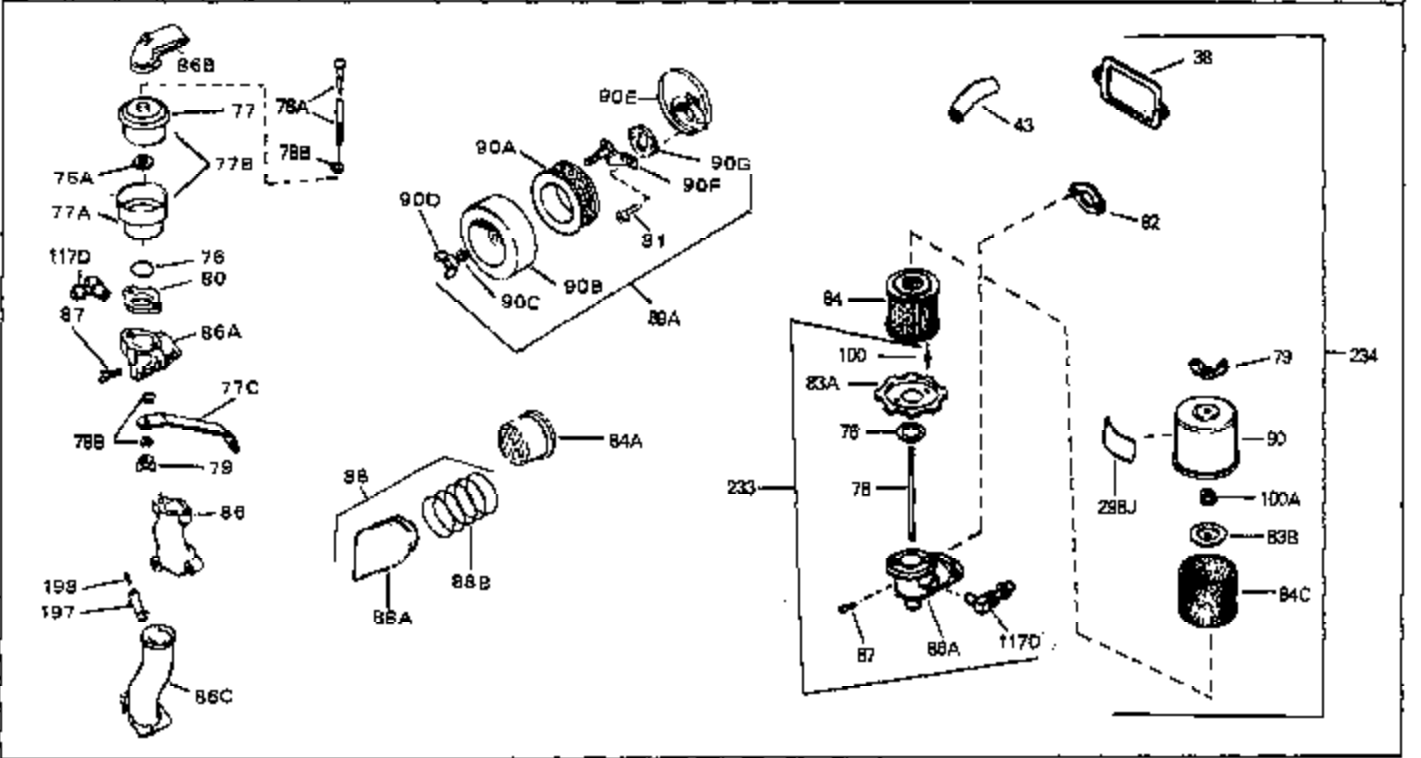

Ref #	Part Number	Qty	Description
125	27930	0	Gasket, Exhaust
126	30196	0	Screw
127	26073	0	Washer, Connecting rod bolt
128	650694A	0	Screw, Hex flange hd., 5/16-18 x 2
132	650139	0	Screw
132	650548	0	Screw, Hex washer hd., 8-32 x 5/16
144	650542	0	Screw, Hex hd. cap, 5/16 18 x 13/16
146	29538	0	Base, Mounting
147	650128	0	Screw
148	30622	0	Extension, Blower housing
186	27275	0	Clip, Hi-tension wire
186	29443	0	Clip, Fuel line
186	33685	0	Clip, Hi-tension wire
193	610118	0	Cover, Spark plug
232	28468	0	Wire, Ground (Female fitting both ends)
262	29716	0	Screw
264	32125	0	Cup, Starter
265	590417	0	Screen, Starter cup
266	650815	0	Washer, Belleville
267	8115	0	Nut, Hex
298A	31517	0	Decal, H.P. (5 H.P.)
298A	32173	0	Decal, H.P. (6 H.P.)
298A	33310	0	Decal, Mini-Bike (5 H.P.)
298A	34316	0	Decal, Name
298D	34157	0	Decal, Control
298	34346	0	Decal, Instruction
299	30547A	0	Contact Assy., Breaker
300	30548B	0	Condenser
301	631021	0	Inlet Needle, Seat & Clip Assy.
303	630992B	0	Carburetor
304	610694A	0	Magneto, Tecumseh (w/ring gear for 110 Volt
306	590473	0	Starter, Rewind
310	33235	0	Gasket Set