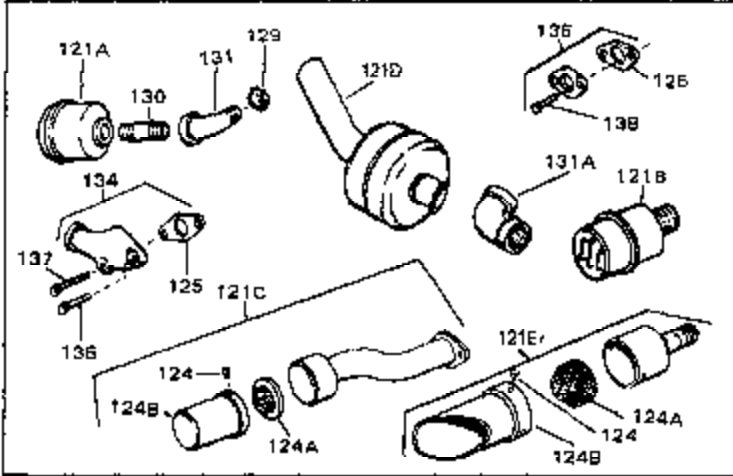

Ref #	Part Number	Qty	Description
125	27930	0	Gasket, Exhaust
126	30196	0	Screw
127	26073	0	Washer, Connecting rod bolt
128	650694A	0	Screw, Hex flange hd., 5/16-18 x 2
132	650139	0	Screw
132	650548	0	Screw, Hex washer hd., 8-32 x 5/16
144	650542	0	Screw, Hex hd. cap, 5/16 18 x 13/16
146	29538	0	Base, Mounting
147	650128	0	Screw
148	30622	0	Extension, Blower housing
186	27275	0	Clip, Hi-tension wire
186	29443	0	Clip, Fuel line
186	33685	0	Clip, Hi-tension wire
193	610118	0	Cover, Spark plug
232	28468	0	Wire, Ground (Female fitting both ends)
262	29716	0	Screw
264	32125	0	Cup, Starter
265	590417	0	Screen, Starter cup
266	650815	0	Washer, Belleville
267	8115	0	Nut, Hex
298A	31517	0	Decal, H.P. (5 H.P.)
298A	32173	0	Decal, H.P. (6 H.P.)
298A	33310	0	Decal, Mini-Bike (5 H.P.)
298A	34316	0	Decal, Name
298D	34157	0	Decal, Control
298	34346	0	Decal, Instruction
299	30547A	0	Contact Assy., Breaker
300	30548B	0	Condenser
301	631021	0	Inlet Needle, Seat & Clip Assy.
303	630992B	0	Carburetor
304	610694A	0	Magneto, Tecumseh (w/ring gear for 110 Volt
306	590473	0	Starter, Rewind
310	33235	0	Gasket Set