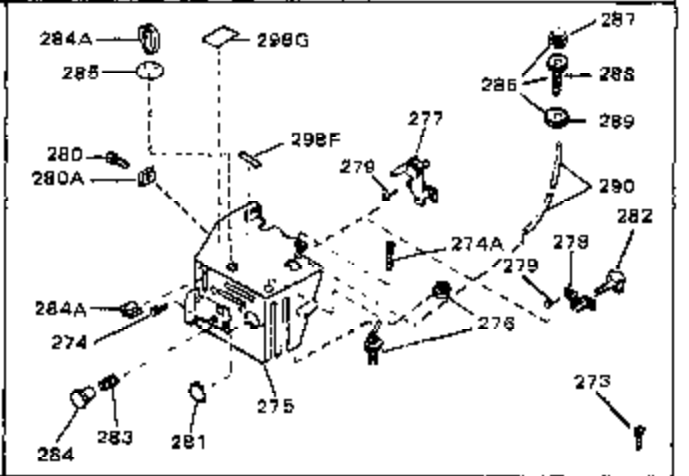

Ref #	Part Number	Qty	Description
125	27930	0	Gasket, Exhaust
126	30196	0	Screw
127	26073	0	Washer, Connecting rod bolt
128	650694A	0	Screw, Hex flange hd., 5/16-18 x 2
132	650139	0	Screw
132	650548	0	Screw, Hex washer hd., 8-32 x 5/16
144	650542	0	Screw, Hex hd. cap, 5/16 18 x 13/16
146	29538	0	Base, Mounting
147	650128	0	Screw
148	30622	0	Extension, Blower housing
186	27275	0	Clip, Hi-tension wire
186	29443	0	Clip, Fuel line
186	33685	0	Clip, Hi-tension wire
193	610118	0	Cover, Spark plug
232	28468	0	Wire, Ground (Female fitting both ends)
262	29716	0	Screw
264	32125	0	Cup, Starter
265	590417	0	Screen, Starter cup
266	650815	0	Washer, Belleville
267	8115	0	Nut, Hex
298A	31517	0	Decal, H.P. (5 H.P.)
298A	32173	0	Decal, H.P. (6 H.P.)
298A	33310	0	Decal, Mini-Bike (5 H.P.)
298A	34316	0	Decal, Name
298D	34157	0	Decal, Control
298	34346	0	Decal, Instruction
299	30547A	0	Contact Assy., Breaker
300	30548B	0	Condenser
301	631021	0	Inlet Needle, Seat & Clip Assy.
303	630992B	0	Carburetor
304	610694A	0	Magneto, Tecumseh (w/ring gear for 110 Volt
306	590473	0	Starter, Rewind
310	33235	0	Gasket Set