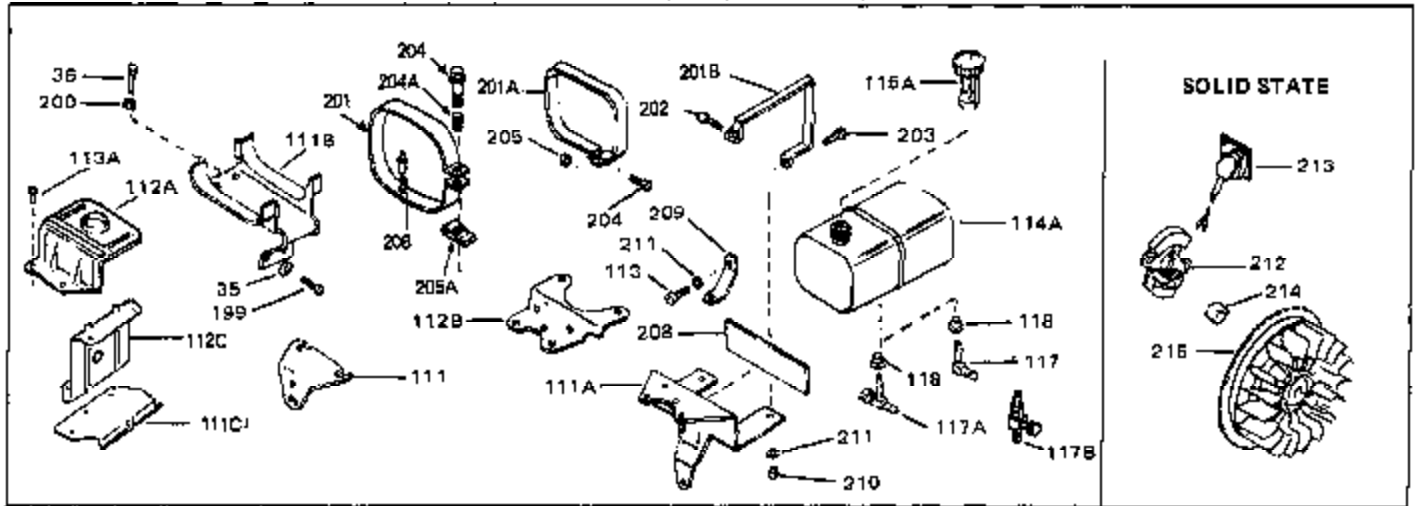

Ref #	Part Number	Qty	Description
125	27930	0	Gasket, Exhaust
126	30196	0	Screw
127	26073	0	Washer, Connecting rod bolt
128	650694A	0	Screw, Hex flange hd., 5/16-18 x 2
132	650139	0	Screw
132	650548	0	Screw, Hex washer hd., 8-32 x 5/16
144	650542	0	Screw, Hex hd. cap, 5/16 18 x 13/16
146	29538	0	Base, Mounting
147	650128	0	Screw
148	30622	0	Extension, Blower housing
186	27275	0	Clip, Hi-tension wire
186	29443	0	Clip, Fuel line
186	33685	0	Clip, Hi-tension wire
193	610118	0	Cover, Spark plug
232	28468	0	Wire, Ground (Female fitting both ends)
262	29716	0	Screw
264	32125	0	Cup, Starter
265	590417	0	Screen, Starter cup
266	650815	0	Washer, Belleville
267	8115	0	Nut, Hex
298A	31517	0	Decal, H.P. (5 H.P.)
298A	32173	0	Decal, H.P. (6 H.P.)
298A	33310	0	Decal, Mini-Bike (5 H.P.)
298A	34316	0	Decal, Name
298D	34157	0	Decal, Control
298	34346	0	Decal, Instruction
299	30547A	0	Contact Assy., Breaker
300	30548B	0	Condenser
301	631021	0	Inlet Needle, Seat & Clip Assy.
303	630992B	0	Carburetor
304	610694A	0	Magneto, Tecumseh (w/ring gear for 110 Volt
306	590473	0	Starter, Rewind
310	33235	0	Gasket Set