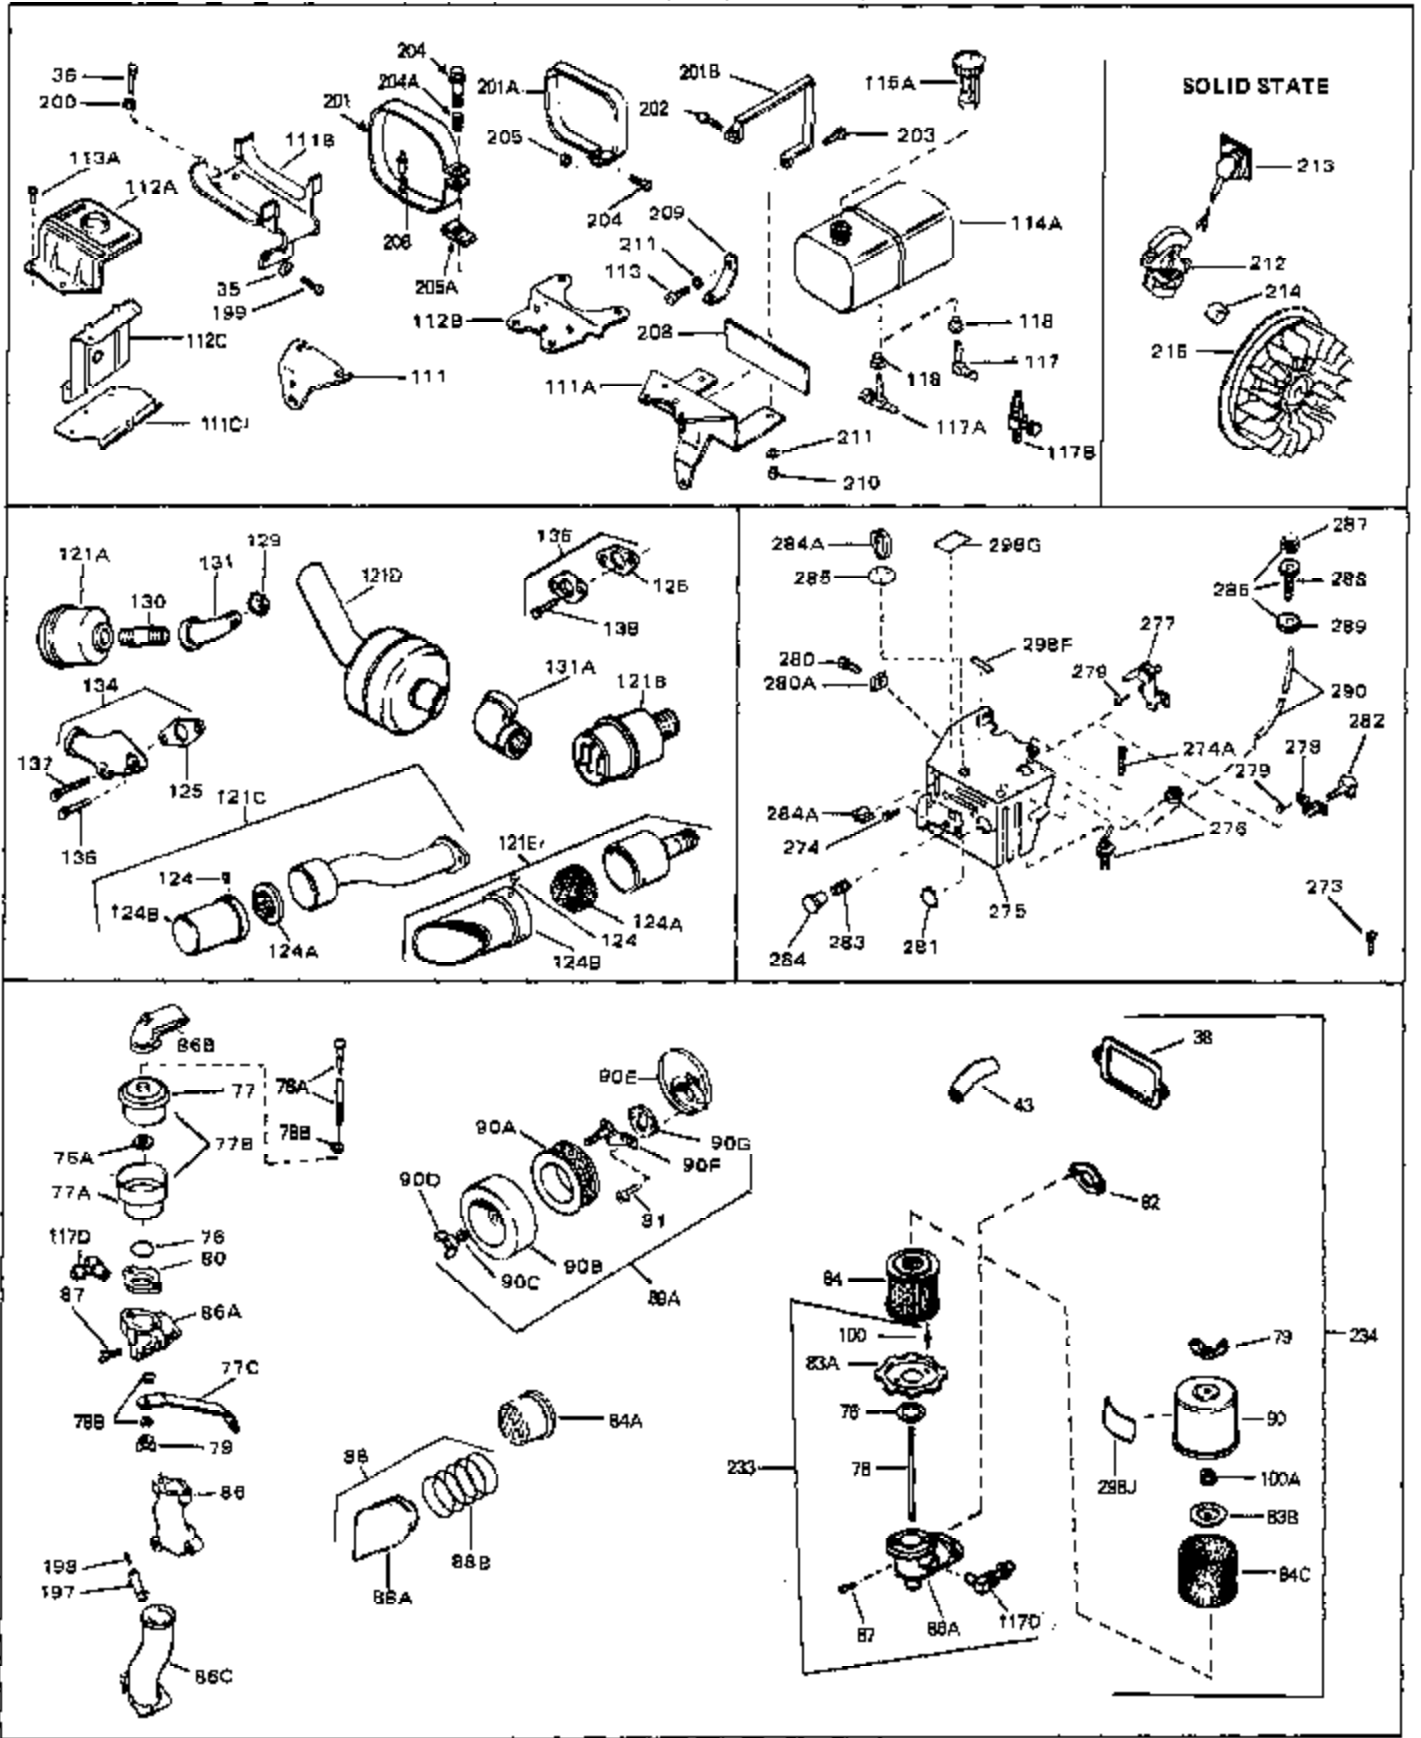

Ref #	Part Number	Qty	Description
35	26073	0	Washer, Connecting rod bolt
35	650570	0	Washer, Flat
35	650691	0	Washer, Flat
36	650694A	0	Screw, Hex flange hd., 5/16-18 x 2
36	650695A	0	Screw, Hex flange hd., 5/16-18 x 2-1/4
36	650697A	0	Screw, Hex flange hd., 5/16-18 x 2-1/2
38	27896	0	Gasket, Breather cover
81	28820	0	Screw
81	30196	0	Screw
81	650521	0	Screw
82	27272	0	Gasket, Air cleaner
84A	31700	0	Element, Air cleaner
86A	34697	0	Elbow, Air cleaner
89A	730128	0	Cleaner Assy., Air
113	30688	0	Screw, Hex hd. Sems, 1/4-20 x 1/2
117B	33053	0	Valve, Fuel strainer & shut-off
121E	391026	0	Muffler
124A	33171	0	Screen, Muffler
124	650578	0	Screw
124B	33185	0	Cover & Tube, Muffler
125	27930	0	Gasket, Exhaust
134	31288	0	Muffler Adapter Kit
135	730130	0	Muffler Adapter Kit
136	6021A	0	Screw, Hex flange hd., 5/16-18 x 1-1/2
137	650697A	0	Screw, Hex flange hd., 5/16-18 x 2-1/2
138	30196	0	Screw
233	34819	0	Elbow Assy., Air cleaner
234	730561	0	Air Cleaner Kit, Dual Element upright,
273	650687	0	Screw, Pan hd. self-tap, 10-32 x 5/16