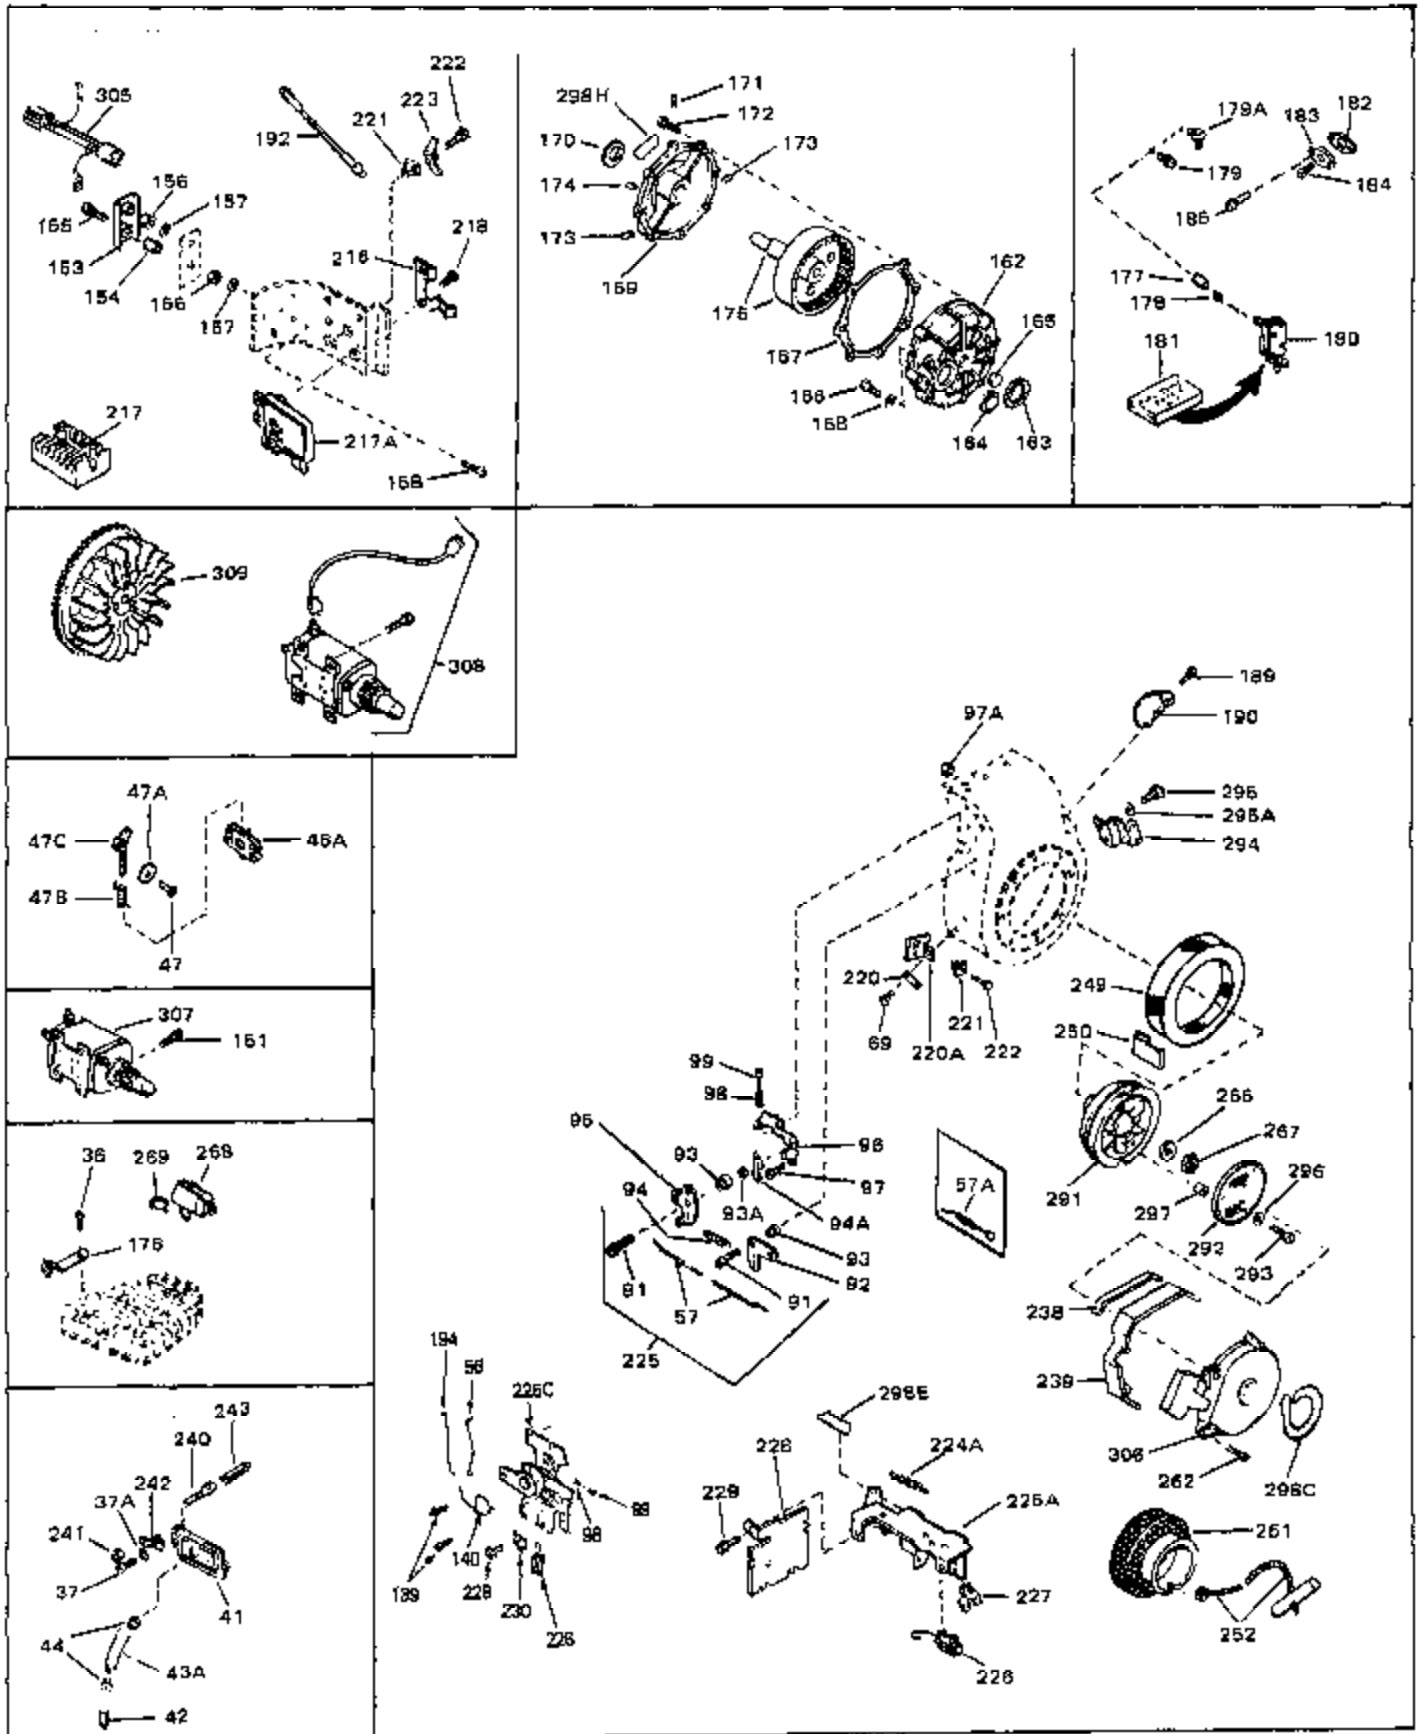

Ref #	Part Number	Qty	Description
36	650694A	0	Screw, Hex flange hd., 5/16-18 x 2
36	650695A	0	Screw, Hex flange hd., 5/16-18 x 2-1/4
36	650697A	0	Screw, Hex flange hd., 5/16-18 x 2-1/2
37	650128	0	Screw
37	650597	0	Screw, Hex washer hd., 10-24 x 5/8
37A	27261	0	Washer, Flat
41	28425	0	Cover, Valve chamber
43A	32447	0	Tube, Breather
44	32446	0	Grommet, Breather tube
56	31710	0	Link, Throttle
69	29747A	0	Screw
98	31342	0	Spring, Compression
98	32924	0	Spring, Compression
98	28569	0	Spring, Compression
99	29500	0	Screw, Fil. hd. mach., Sems, 8-32 x 3/4
99	650549	0	Screw
99	650688	0	Screw, Hex hd., 10-32 x 1-5/16" (Drilled
182	32683	0	Gasket, Fuel pump
183	32955	0	Cover, Fuel pump pad
184	9556	0	Plug, Oil drain (Sq. hd. pipe, 1/8-27)
185	30688	0	Screw, Hex hd. Sems, 1/4-20 x 1/2
221	28545	0	Grommet, Plastic
222	650643	0	Screw
223	33356	0	Terminal, Ground
225	730152	0	Control Assy., Speed
227	33177	0	Terminal
229	28942	0	Screw
230	27793	0	Clip, Conduit
262	29716	0	Screw
266	650815	0	Washer, Belleville
267	8115	0	Nut, Hex
305	33018	0	Harness, Adapter
306	590420	0	Starter, Rewind
308	32386	0	Starter Motor Kit (110-120 Volt)
308	32901	0	Starter Motor Kit (110-120 Volt)
308	33328	0	Starter Motor Kit (110-120 Volt)
308	33328A	0	Starter Motor Kit (110-120 Volt)
308	33518	0	Starter Motor Kit (110-120 Volt)
308	33518A	0	Starter Motor Kit (110-120 Volt)
308	33518B	0	Starter Motor Kit (110-120 Volt)
309	30811A	0	Flywheel