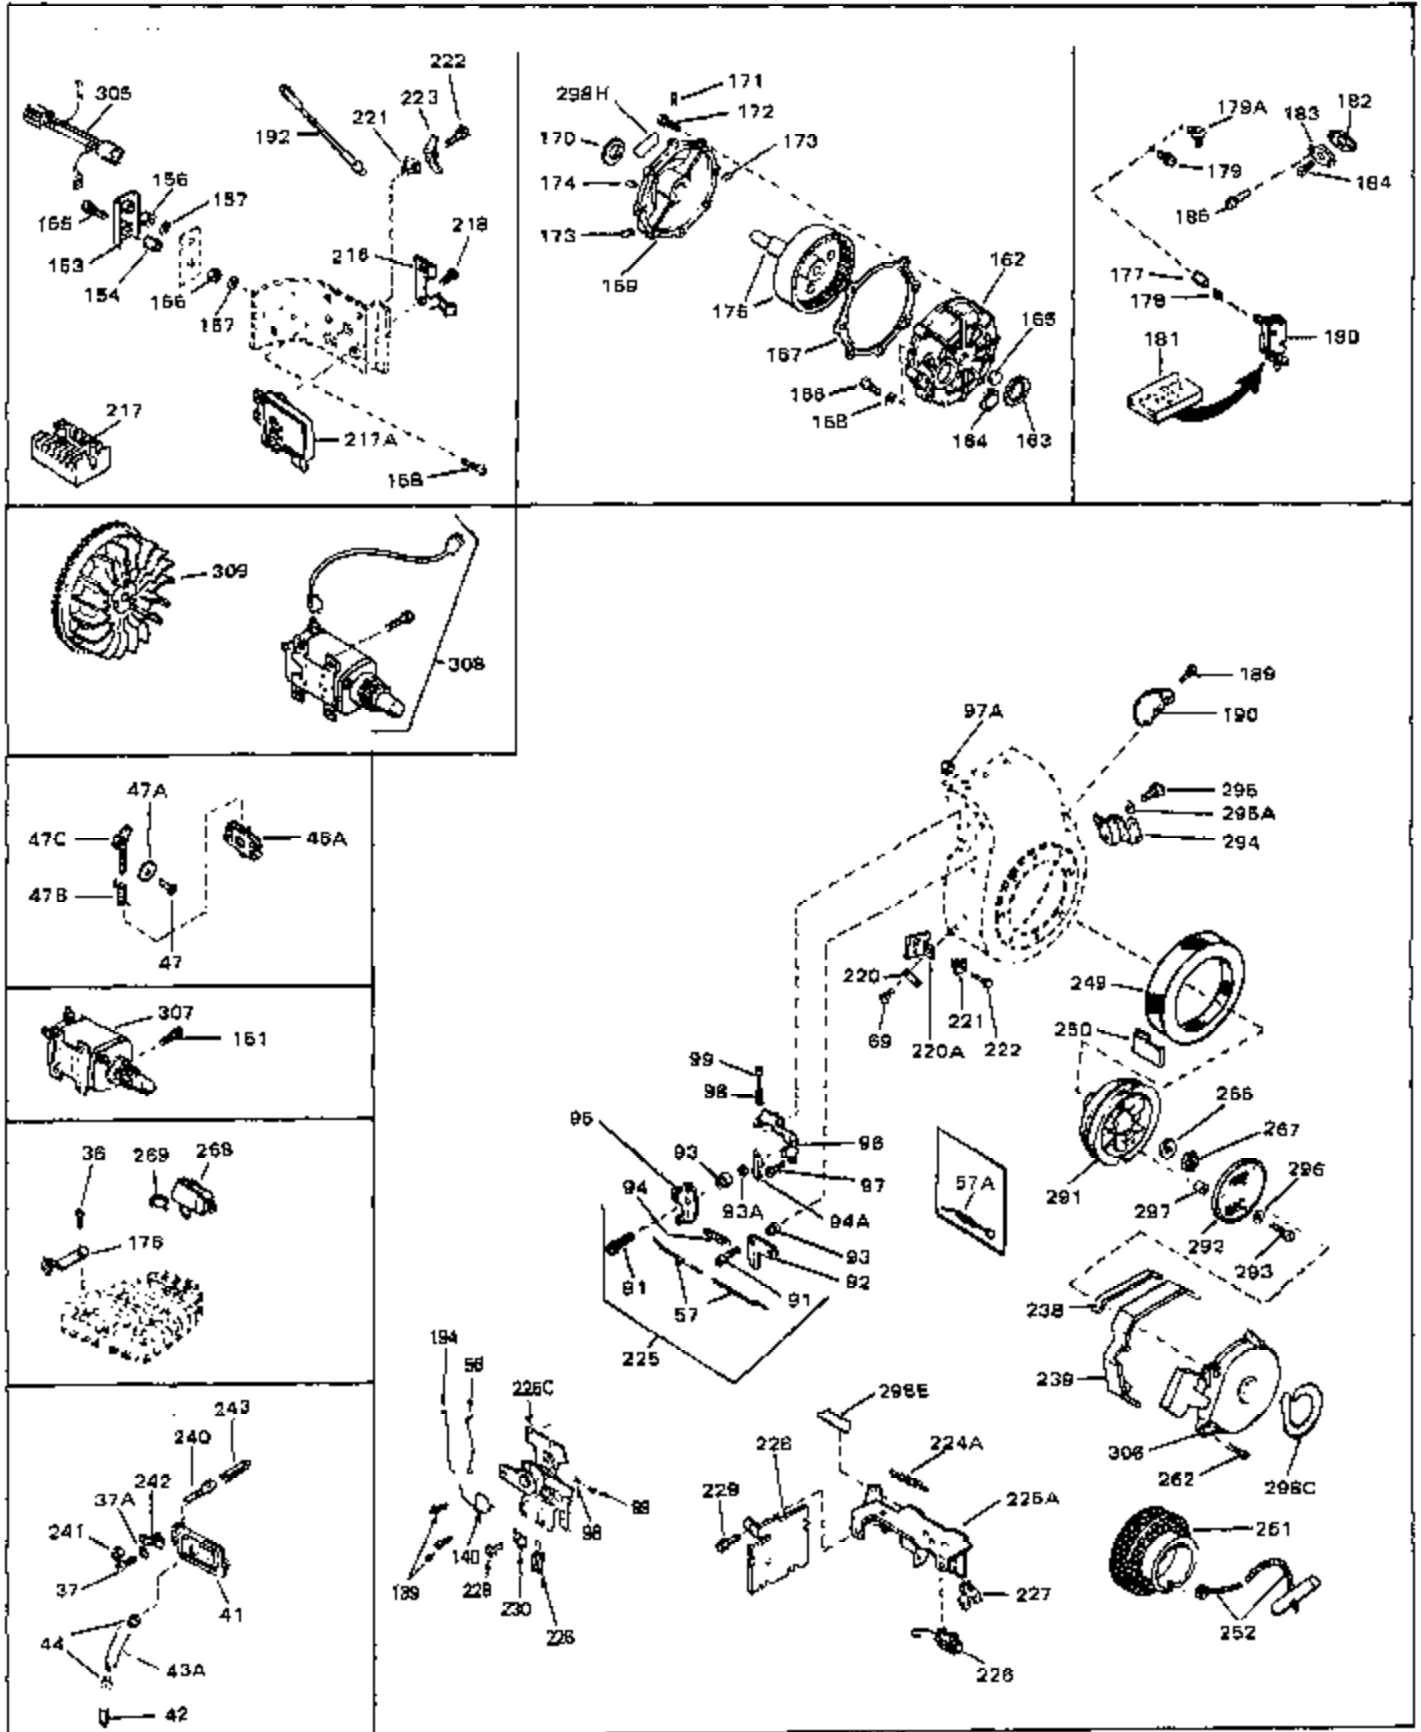

Ref #	Part Number	Qty	Description
36	650694A	0	Screw, Hex flange hd., 5/16-18 x 2
36	650695A	0	Screw, Hex flange hd., 5/16-18 x 2-1/4
36	650697A	0	Screw, Hex flange hd., 5/16-18 x 2-1/2
37	650128	0	Screw
37	650597	0	Screw, Hex washer hd., 10-24 x 5/8
37A	27261	0	Washer, Flat
41	28425	0	Cover, Valve chamber
56	30824	0	Link, Throttle
69	29747A	0	Screw
98	28569	0	Spring, Compression
98	31342	0	Spring, Compression
98	32924	0	Spring, Compression
99	29500	0	Screw, Fil. hd. mach., Sems, 8-32 x 3/4
99	650549	0	Screw
99	650688	0	Screw, Hex hd., 10-32 x 1-5/16" (Drilled
182	32683	0	Gasket, Fuel pump
183	32955	0	Cover, Fuel pump pad
184	9556	0	Plug, Oil drain (Sq. hd. pipe, 1/8-27)
185	30688	0	Screw, Hex hd. Sems, 1/4-20 x 1/2
189	650736	0	Screw
190	33013	0	Cover, Starter bubble
224A	30826	0	Spring, Extension
225A	33109A	0	Control Assy., Speed (Manual)
225	730152	0	Control Assy., Speed
227	33177	0	Terminal
238	32576	0	Seal, Snow guard
239	31680	0	Guard, Starter
262	29716	0	Screw
266	650815	0	Washer, Belleville
267	8115	0	Nut, Hex
298E	31683	0	Decal, Choke
305	33018	0	Harness, Adapter
306	590473	0	Starter, Rewind
308	32386	0	Starter Motor Kit (110-120 Volt)
308	32901	0	Starter Motor Kit (110-120 Volt)
308	33328	0	Starter Motor Kit (110-120 Volt)
308	33328A	0	Starter Motor Kit (110-120 Volt)
308	33518	0	Starter Motor Kit (110-120 Volt)
308	33518A	0	Starter Motor Kit (110-120 Volt)
308	33518B	0	Starter Motor Kit (110-120 Volt)
309	30811A	0	Flywheel