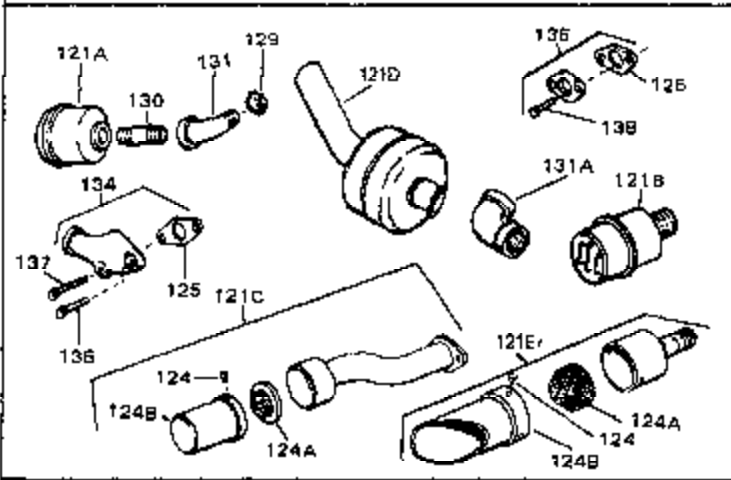

Ref #	Part Number	Qty	Description
35	26073	0	Washer, Connecting rod bolt
35	650570	0	Washer, Flat
35	650691	0	Washer, Flat
36	650694A	0	Screw, Hex flange hd., 5/16-18 x 2
36	650695A	0	Screw, Hex flange hd., 5/16-18 x 2-1/4
36	650697A	0	Screw, Hex flange hd., 5/16-18 x 2-1/2
38	27896	0	Gasket, Breather cover
43	27627	0	Tube, Breather
81	28820	0	Screw
81	30196	0	Screw
81	650521	0	Screw
86A	34697	0	Elbow, Air cleaner
89A	730128	0	Cleaner Assy., Air
111	33167	0	Bracket, Lower fuel tank
112B	33166A	0	Bracket, Upper fuel tank
113	650561	0	Screw
113A	650665	0	Screw
117B	33053	0	Valve, Fuel strainer & shut-off
117A	32961	0	Valve, Fuel shut-off
121E	391026	0	Muffler
124A	33171	0	Screen, Muffler
124B	33185	0	Cover & Tube, Muffler
124	650578	0	Screw
125	27930	0	Gasket, Exhaust
134	31288	0	Muffler Adapter Kit
135	730130	0	Muffler Adapter Kit
136	6021A	0	Screw, Hex flange hd., 5/16-18 x 1-1/2
137	650697A	0	Screw, Hex flange hd., 5/16-18 x 2-1/2
138	30196	0	Screw
233	34819	0	Elbow Assy., Air cleaner
234	730561	0	Air Cleaner Kit, Dual Element upright,
273	650687	0	Screw, Pan hd. self-tap, 10-32 x 5/16
274A	650765	0	Screw, Hex washer hd. self-drilling, 10-32 x
274	650257	0	Screw, Pan hd. Sems, 8-32 x 5/16
275	33134	0	Cover, Carburetor
278	32398	0	Bracket, Choke
279	28820	0	Screw
280	650760	0	Screw
280A	650764	0	"U" Clip Nut
282	32397	0	Plate Assy., Choke
283	32399	0	Spring, Choke knob
284	32400	0	Knob, Choke
298F	31682	0	Decal, Operation