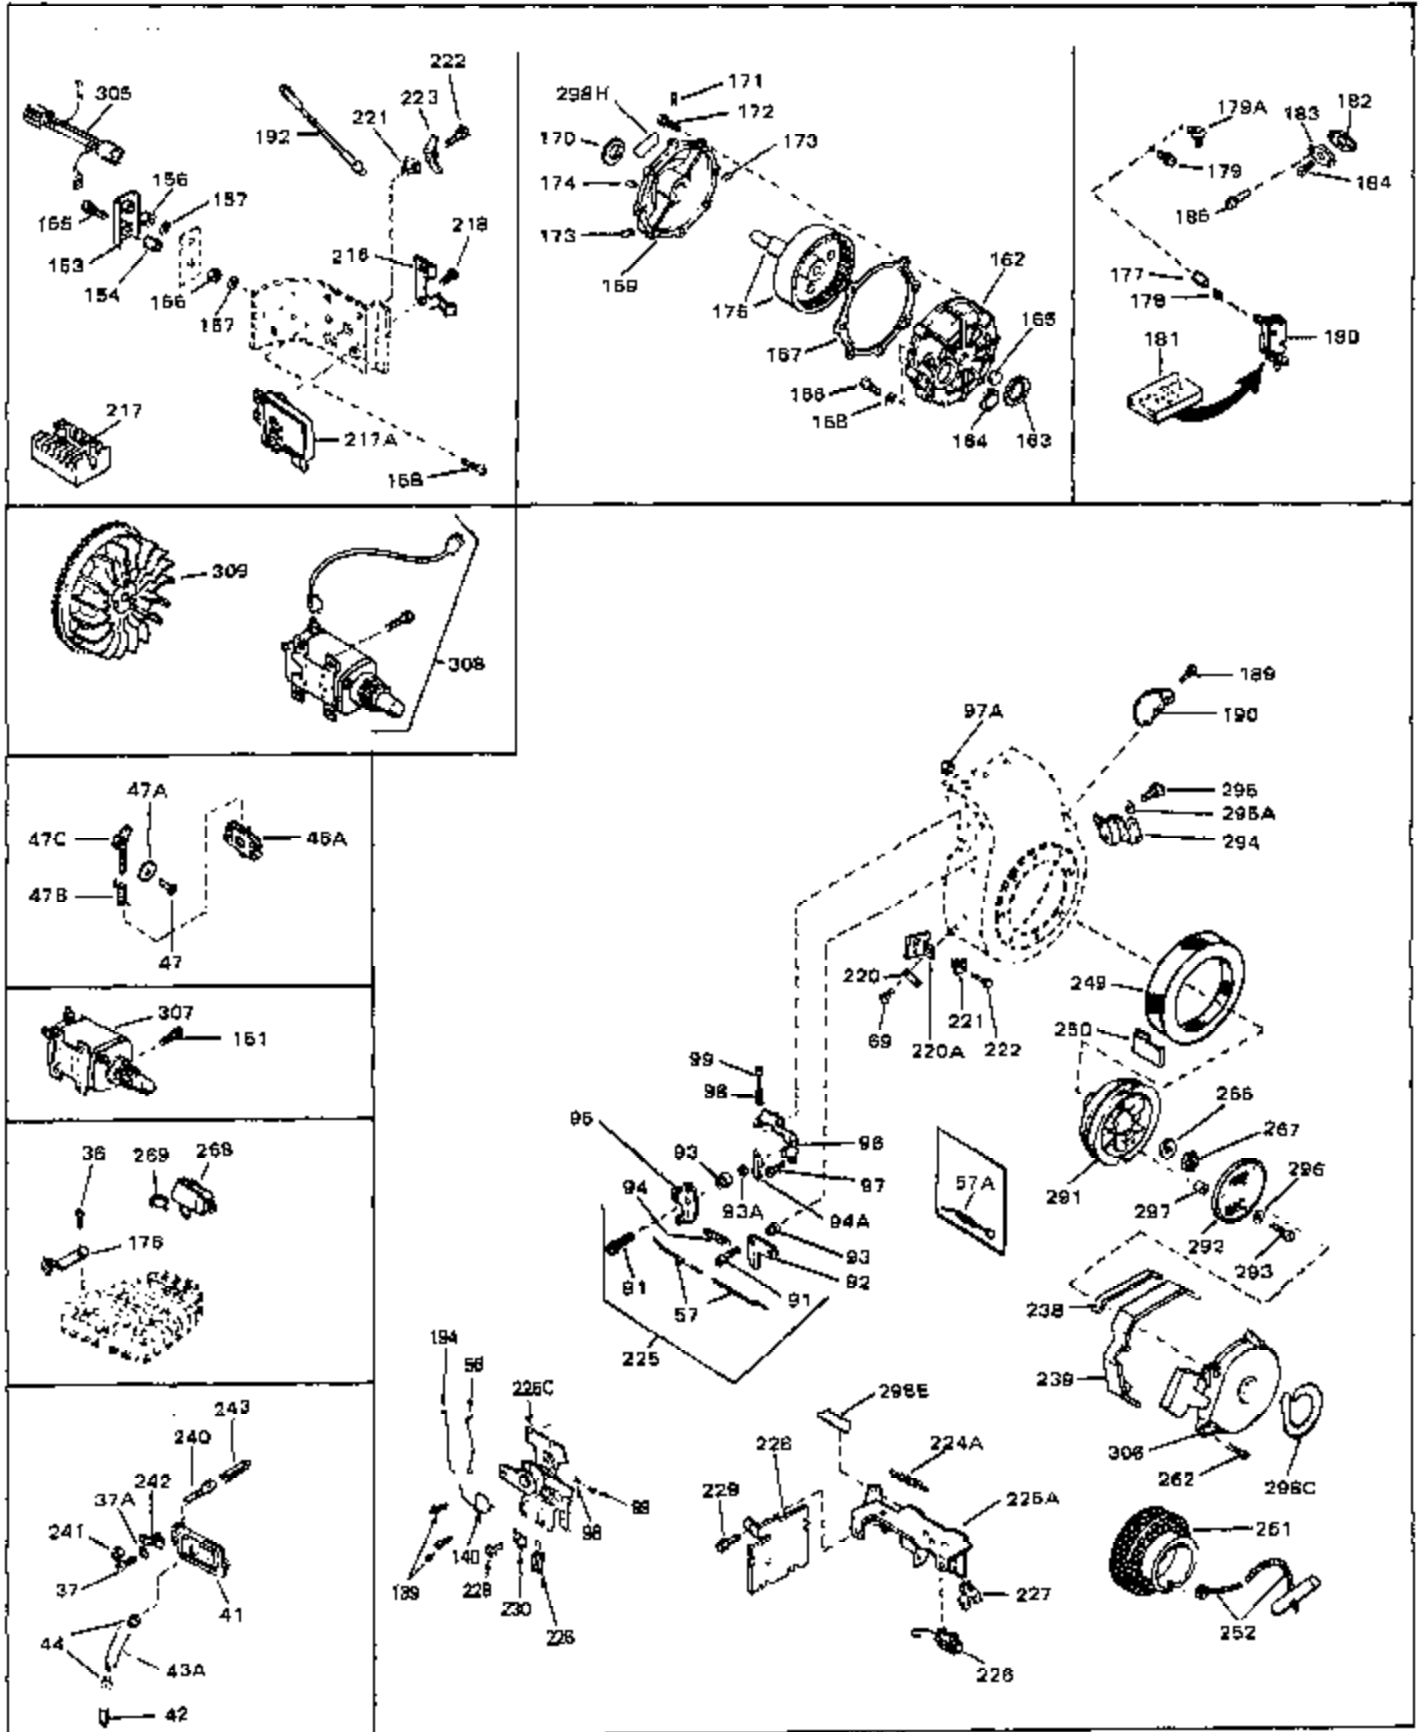

Ref #	Part Number	Qty	Description
36	650694A	0	Screw, Hex flange hd., 5/16-18 x 2
36	650695A	0	Screw, Hex flange hd., 5/16-18 x 2-1/4
36	650697A	0	Screw, Hex flange hd., 5/16-18 x 2-1/2
37	650128	0	Screw
37	650597	0	Screw, Hex washer hd., 10-24 x 5/8
37A	27261	0	Washer, Flat
41	28425	0	Cover, Valve chamber
56	30824	0	Link, Throttle
69	29747A	0	Screw
98	28569	0	Spring, Compression
98	31342	0	Spring, Compression
98	32924	0	Spring, Compression
99	650688	0	Screw, Hex hd., 10-32 x 1-5/16" (Drilled
99	29500	0	Screw, Fil. hd. mach., Sems, 8-32 x 3/4
99	650549	0	Screw
182	32683	0	Gasket, Fuel pump
183	32955	0	Cover, Fuel pump pad
184	9556	0	Plug, Oil drain (Sq. hd. pipe, 1/8-27)
185	30688	0	Screw, Hex hd. Sems, 1/4-20 x 1/2
189	650736	0	Screw
190	33013	0	Cover, Starter bubble
224A	30826	0	Spring, Extension
225A	33109A	0	Control Assy., Speed (Manual)
225	730152	0	Control Assy., Speed
227	33177	0	Terminal
238	32576	0	Seal, Snow guard
239	31680	0	Guard, Starter
262	29716	0	Screw
266	650815	0	Washer, Belleville
267	8115	0	Nut, Hex
298E	31683	0	Decal, Choke
305	33018	0	Harness, Adapter
306	590473	0	Starter, Rewind
308	32386	0	Starter Motor Kit (110-120 Volt)
308	32901	0	Starter Motor Kit (110-120 Volt)
308	33328	0	Starter Motor Kit (110-120 Volt)
308	33328A	0	Starter Motor Kit (110-120 Volt)
308	33518	0	Starter Motor Kit (110-120 Volt)
308	33518A	0	Starter Motor Kit (110-120 Volt)
308	33518B	0	Starter Motor Kit (110-120 Volt)
309	30811A	0	Flywheel