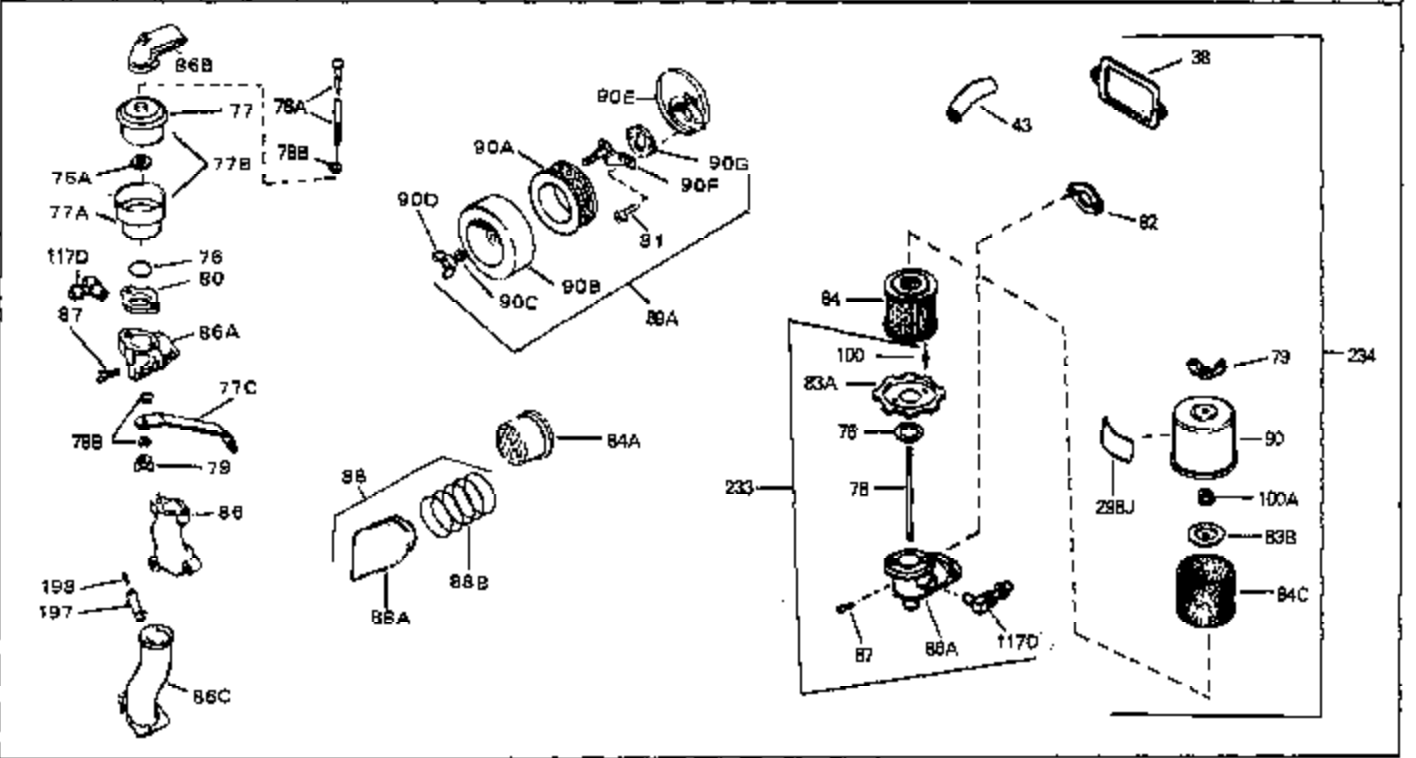

Ref #	Part Number	Qty	Description
35	26073	0	Washer, Connecting rod bolt
35	650570	0	Washer, Flat
35	650691	0	Washer, Flat
36	650694A	0	Screw, Hex flange hd., 5/16-18 x 2
36	650695A	0	Screw, Hex flange hd., 5/16-18 x 2-1/4
36	650697A	0	Screw, Hex flange hd., 5/16-18 x 2-1/2
38	27896	0	Gasket, Breather cover
43	27627	0	Tube, Breather
81	28820	0	Screw
81	30196	0	Screw
81	650521	0	Screw
86A	34697	0	Elbow, Air cleaner
89A	730128	0	Cleaner Assy., Air
111	33167	0	Bracket, Lower fuel tank
112B	33166A	0	Bracket, Upper fuel tank
113	650561	0	Screw
113A	650665	0	Screw
117B	33053	0	Valve, Fuel strainer & shut-off
117A	32961	0	Valve, Fuel shut-off
121E	391026	0	Muffler
124A	33171	0	Screen, Muffler
124B	33185	0	Cover & Tube, Muffler
124	650578	0	Screw
125	27930	0	Gasket, Exhaust
134	31288	0	Muffler Adapter Kit
135	730130	0	Muffler Adapter Kit
136	6021A	0	Screw, Hex flange hd., 5/16-18 x 1-1/2
137	650697A	0	Screw, Hex flange hd., 5/16-18 x 2-1/2
138	30196	0	Screw
233	34819	0	Elbow Assy., Air cleaner
234	730561	0	Air Cleaner Kit, Dual Element upright,
273	650687	0	Screw, Pan hd. self-tap, 10-32 x 5/16
274A	650765	0	Screw, Hex washer hd. self-drilling, 10-32 x
274	650257	0	Screw, Pan hd. Sems, 8-32 x 5/16
275	33134	0	Cover, Carburetor
278	32398	0	Bracket, Choke
279	28820	0	Screw
280	650760	0	Screw
280A	650764	0	"U" Clip Nut
282	32397	0	Plate Assy., Choke
283	32399	0	Spring, Choke knob
284	32400	0	Knob, Choke
298F	31682	0	Decal, Operation