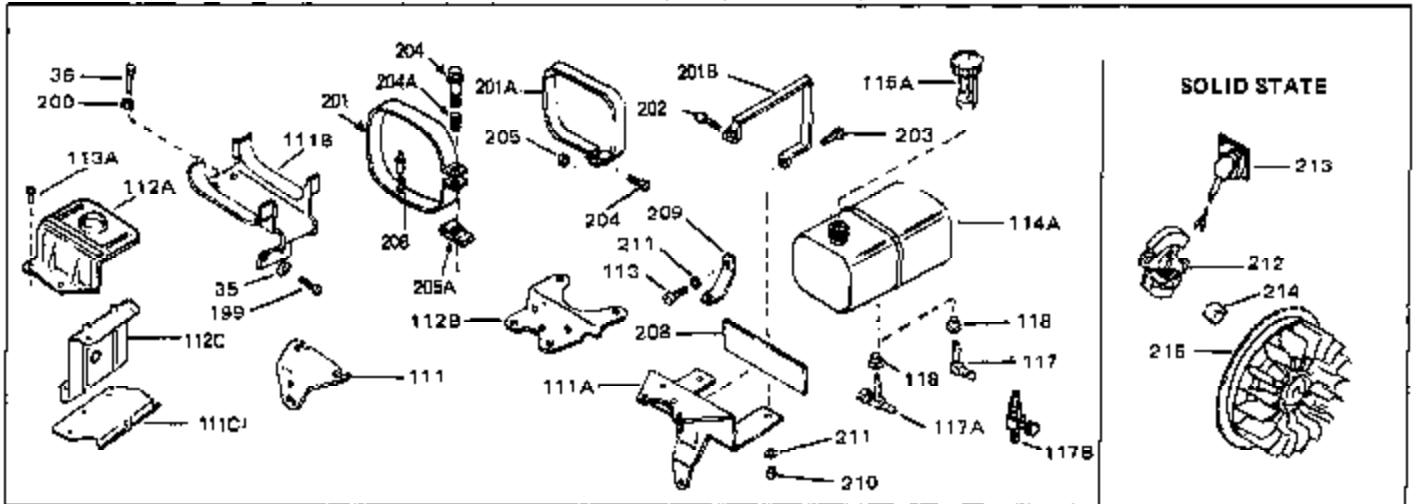

Ref #	Part Number	Qty	Description
125	27930	0	Gasket, Exhaust
132	650139	0	Screw
132	650548	0	Screw, Hex washer hd., 8-32 x 5/16
144	650542	0	Screw, Hex hd. cap, 5/16 18 x 13/16
146	29538	0	Base, Mounting
147	650128	0	Screw
148	30622	0	Extension, Blower housing
186	27275	0	Clip, Hi-tension wire
186	29443	0	Clip, Fuel line
186	33685	0	Clip, Hi-tension wire
193	27276	0	Cover, Spark plug
224	31386	0	Spring, Governor
225B	31726B	0	Bracket Assy., Speed control
232	28468	0	Wire, Ground (Female fitting both ends)
262	29716	0	Screw
264	32125	0	Cup, Starter
265	590417	0	Screen, Starter cup
266	650815	0	Washer, Belleville
267	8115	0	Nut, Hex
298	34346	0	Decal, Instruction
298A	31517	0	Decal, H.P. (5 H.P.)
298A	32173	0	Decal, H.P. (6 H.P.)
298A	33310	0	Decal, Mini-Bike (5 H.P.)
298A	34316	0	Decal, Name
299	30547A	0	Contact Assy., Breaker
300	30548B	0	Condenser
301	631021	0	Inlet Needle, Seat & Clip Assy.
303	631067A	0	Carburetor
304	610689A	0	Magneto, Tecumseh
306	590420	0	Starter, Rewind
310	33235	0	Gasket Set