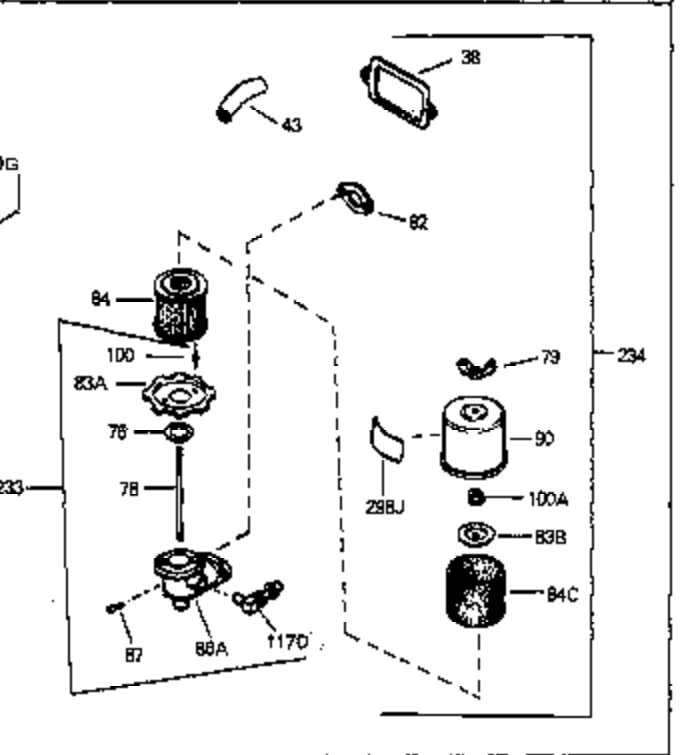

Ref #	Part Number	Qty	Description
125	27930	0	Gasket, Exhaust
132	650139	0	Screw
132	650548	0	Screw, Hex washer hd., 8-32 x 5/16
144	650542	0	Screw, Hex hd. cap, 5/16 18 x 13/16
146	29538	0	Base, Mounting
147	650128	0	Screw
148	30622	0	Extension, Blower housing
186	27275	0	Clip, Hi-tension wire
186	29443	0	Clip, Fuel line
186	33685	0	Clip, Hi-tension wire
193	27276	0	Cover, Spark plug
224	31386	0	Spring, Governor
225B	31726B	0	Bracket Assy., Speed control
232	28468	0	Wire, Ground (Female fitting both ends)
262	29716	0	Screw
264	32125	0	Cup, Starter
265	590417	0	Screen, Starter cup
266	650815	0	Washer, Belleville
267	8115	0	Nut, Hex
298	34346	0	Decal, Instruction
298A	31517	0	Decal, H.P. (5 H.P.)
298A	32173	0	Decal, H.P. (6 H.P.)
298A	33310	0	Decal, Mini-Bike (5 H.P.)
298A	34316	0	Decal, Name
299	30547A	0	Contact Assy., Breaker
300	30548B	0	Condenser
301	631021	0	Inlet Needle, Seat & Clip Assy.
303	631067A	0	Carburetor
304	610689A	0	Magneto, Tecumseh
306	590420	0	Starter, Rewind
310	33235	0	Gasket Set