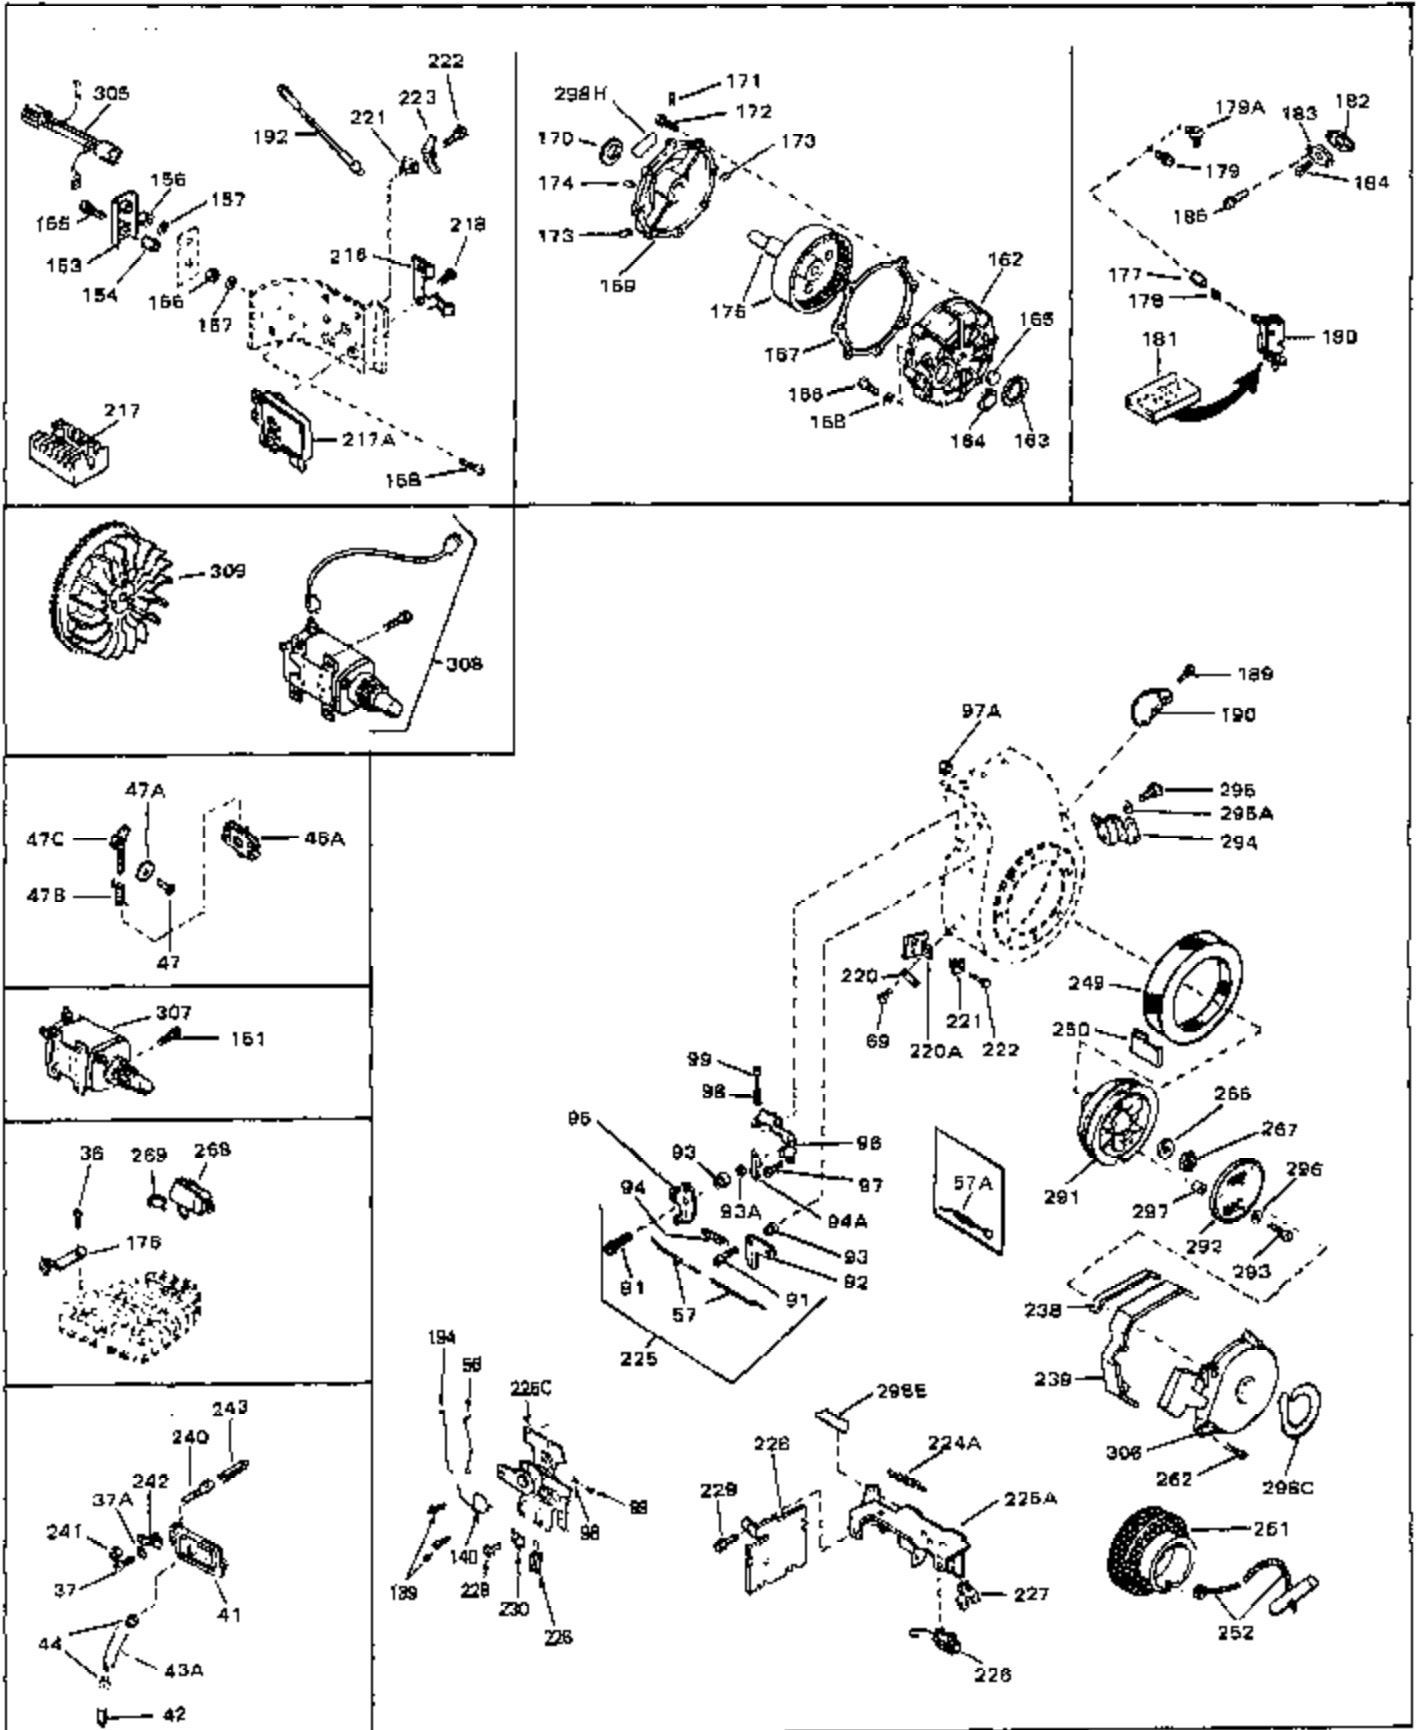

Ref #	Part Number	Qty	Description
36	650694A	0	Screw, Hex flange hd., 5/16-18 x 2
36	650695A	0	Screw, Hex flange hd., 5/16-18 x 2-1/4
36	650697A	0	Screw, Hex flange hd., 5/16-18 x 2-1/2
37	650128	0	Screw
37	650597	0	Screw, Hex washer hd., 10-24 x 5/8
37A	27261	0	Washer, Flat
41	28425	0	Cover, Valve chamber
56	31710	0	Link, Throttle
69	29747A	0	Screw
98	28569	0	Spring, Compression
98	31342	0	Spring, Compression
98	32924	0	Spring, Compression
99	29500	0	Screw, Fil. hd. mach., Sems, 8-32 x 3/4
99	650549	0	Screw
99	650688	0	Screw, Hex hd., 10-32 x 1-5/16" (Drilled
182	32683	0	Gasket, Fuel pump
183	32955	0	Cover, Fuel pump pad
184	9556	0	Plug, Oil drain (Sq. hd. pipe, 1/8-27)
185	30688	0	Screw, Hex hd. Sems, 1/4-20 x 1/2
225	730152	0	Control Assy., Speed
227	33177	0	Terminal
262	29716	0	Screw
266	650815	0	Washer, Belleville
267	8115	0	Nut, Hex
305	33018	0	Harness, Adapter
306	590420	0	Starter, Rewind
308	32386	0	Starter Motor Kit (110-120 Volt)
308	32901	0	Starter Motor Kit (110-120 Volt)
308	33328	0	Starter Motor Kit (110-120 Volt)
308	33328A	0	Starter Motor Kit (110-120 Volt)
308	33518	0	Starter Motor Kit (110-120 Volt)
308	33518A	0	Starter Motor Kit (110-120 Volt)
308	33518B	0	Starter Motor Kit (110-120 Volt)
309	30811A	0	Flywheel