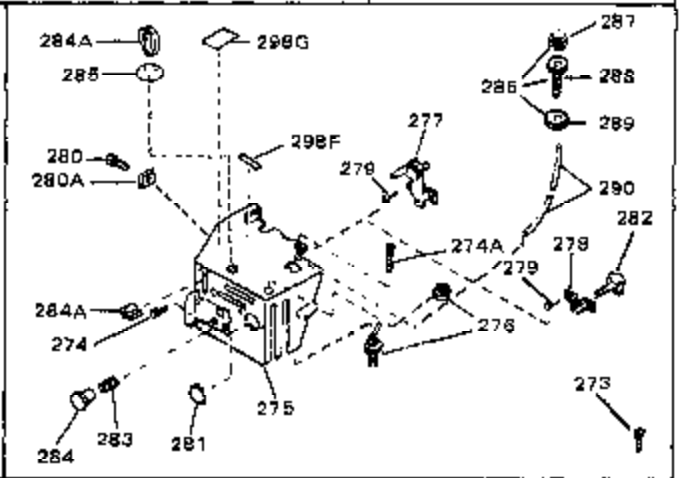

Ref #	Part Number	Qty	Description
125	27930	0	Gasket, Exhaust
132	650139	0	Screw
132	650548	0	Screw, Hex washer hd., 8-32 x 5/16
144	650542	0	Screw, Hex hd. cap, 5/16 18 x 13/16
146	29538	0	Base, Mounting
147	650128	0	Screw
148	30622	0	Extension, Blower housing
186	27275	0	Clip, Hi-tension wire
186	29443	0	Clip, Fuel line
186	33685	0	Clip, Hi-tension wire
193	27276	0	Cover, Spark plug
224	31386	0	Spring, Governor
225B	31726B	0	Bracket Assy., Speed control
232	28468	0	Wire, Ground (Female fitting both ends)
262	29716	0	Screw
264	32125	0	Cup, Starter
265	590417	0	Screen, Starter cup
266	650815	0	Washer, Belleville
267	8115	0	Nut, Hex
298	34346	0	Decal, Instruction
298A	31517	0	Decal, H.P. (5 H.P.)
298A	32173	0	Decal, H.P. (6 H.P.)
298A	33310	0	Decal, Mini-Bike (5 H.P.)
298A	34316	0	Decal, Name
299	30547A	0	Contact Assy., Breaker
300	30548B	0	Condenser
301	631021	0	Inlet Needle, Seat & Clip Assy.
303	631067A	0	Carburetor
304	610689A	0	Magneto, Tecumseh
306	590420	0	Starter, Rewind
310	33235	0	Gasket Set