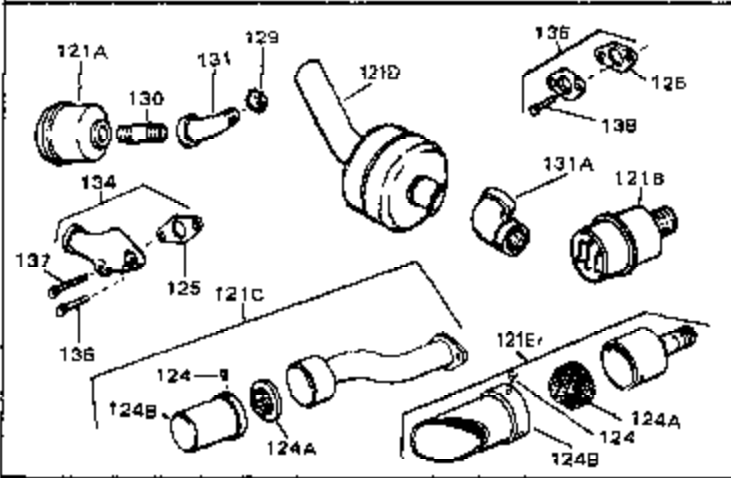

Ref #	Part Number	Qty	Description
125	27930	0	Gasket, Exhaust
132	650139	0	Screw
132	650548	0	Screw, Hex washer hd., 8-32 x 5/16
144	650542	0	Screw, Hex hd. cap, 5/16 18 x 13/16
146	29538	0	Base, Mounting
147	650128	0	Screw
148	30622	0	Extension, Blower housing
186	27275	0	Clip, Hi-tension wire
186	29443	0	Clip, Fuel line
186	33685	0	Clip, Hi-tension wire
193	27276	0	Cover, Spark plug
224	31386	0	Spring, Governor
225B	31726B	0	Bracket Assy., Speed control
232	28468	0	Wire, Ground (Female fitting both ends)
262	29716	0	Screw
264	32125	0	Cup, Starter
265	590417	0	Screen, Starter cup
266	650815	0	Washer, Belleville
267	8115	0	Nut, Hex
298	34346	0	Decal, Instruction
298A	31517	0	Decal, H.P. (5 H.P.)
298A	32173	0	Decal, H.P. (6 H.P.)
298A	33310	0	Decal, Mini-Bike (5 H.P.)
298A	34316	0	Decal, Name
299	30547A	0	Contact Assy., Breaker
300	30548B	0	Condenser
301	631021	0	Inlet Needle, Seat & Clip Assy.
303	631067A	0	Carburetor
304	610689A	0	Magneto, Tecumseh
306	590420	0	Starter, Rewind
310	33235	0	Gasket Set