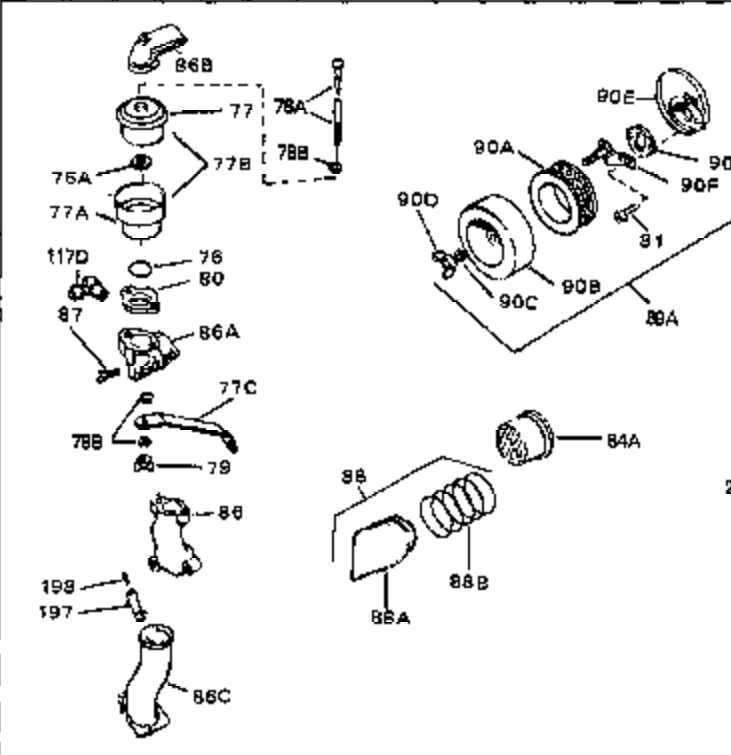

Ref #	Part Number	Qty	Description
125	27930	0	Gasket, Exhaust
132	650139	0	Screw
132	650548	0	Screw, Hex washer hd., 8-32 x 5/16
144	650542	0	Screw, Hex hd. cap, 5/16 18 x 13/16
146	29538	0	Base, Mounting
147	650128	0	Screw
148	30622	0	Extension, Blower housing
186	27275	0	Clip, Hi-tension wire
186	29443	0	Clip, Fuel line
186	33685	0	Clip, Hi-tension wire
193	27276	0	Cover, Spark plug
224	31386	0	Spring, Governor
225B	31726B	0	Bracket Assy., Speed control
232	28468	0	Wire, Ground (Female fitting both ends)
262	29716	0	Screw
264	32125	0	Cup, Starter
265	590417	0	Screen, Starter cup
266	650815	0	Washer, Belleville
267	8115	0	Nut, Hex
298	34346	0	Decal, Instruction
298A	31517	0	Decal, H.P. (5 H.P.)
298A	32173	0	Decal, H.P. (6 H.P.)
298A	33310	0	Decal, Mini-Bike (5 H.P.)
298A	34316	0	Decal, Name
299	30547A	0	Contact Assy., Breaker
300	30548B	0	Condenser
301	631021	0	Inlet Needle, Seat & Clip Assy.
303	631067A	0	Carburetor
304	610689A	0	Magneto, Tecumseh
306	590420	0	Starter, Rewind
310	33235	0	Gasket Set