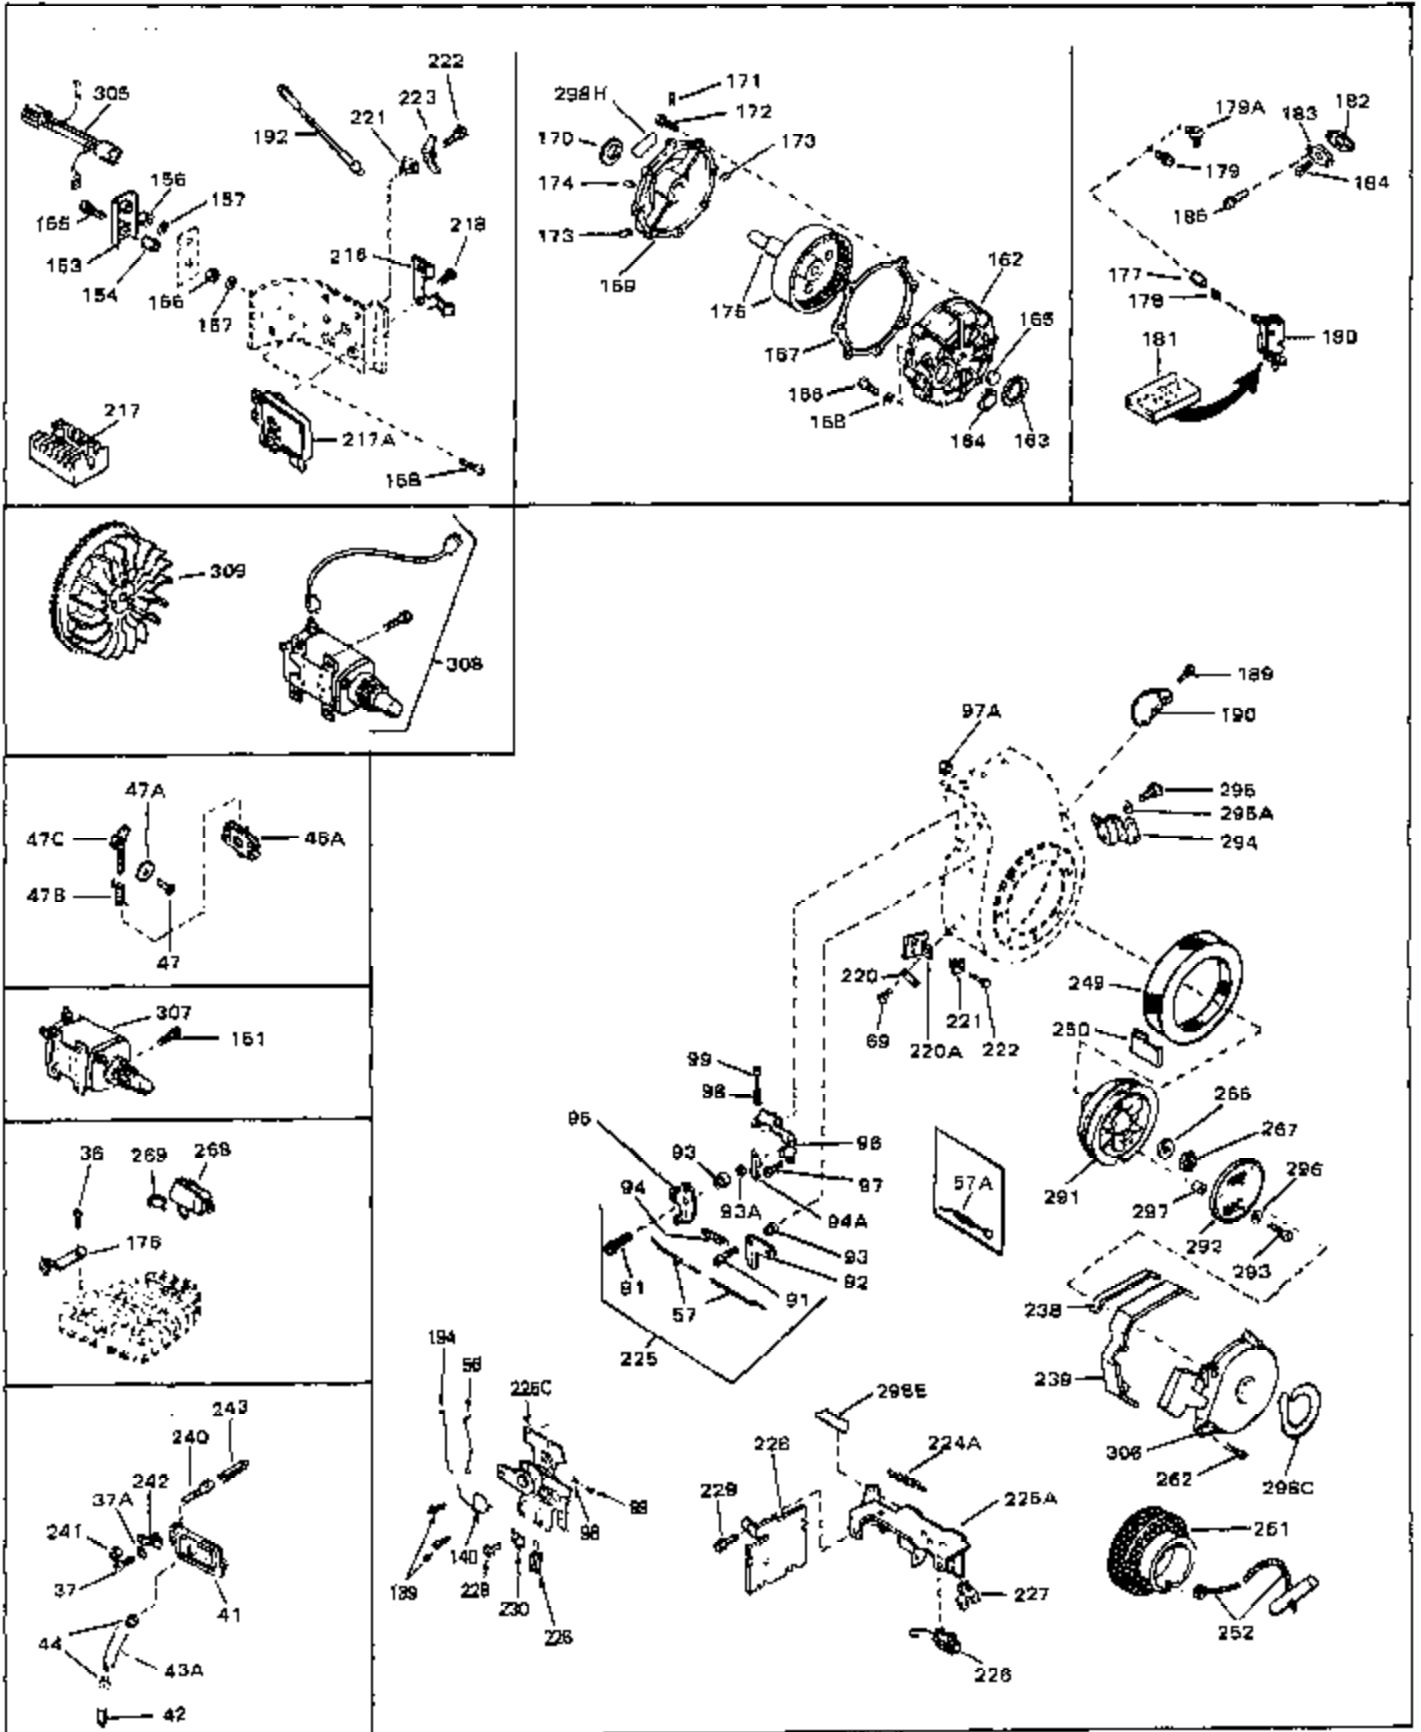

Ref #	Part Number	Qty	Description
36	650694A	0	Screw, Hex flange hd., 5/16-18 x 2
36	650695A	0	Screw, Hex flange hd., 5/16-18 x 2-1/4
36	650697A	0	Screw, Hex flange hd., 5/16-18 x 2-1/2
37	650128	0	Screw
37	650597	0	Screw, Hex washer hd., 10-24 x 5/8
37A	27261	0	Washer, Flat
41	28425	0	Cover, Valve chamber
56	30824	0	Link, Throttle
69	29747A	0	Screw
98	28569	0	Spring, Compression
98	31342	0	Spring, Compression
98	32924	0	Spring, Compression
99	650688	0	Screw, Hex hd., 10-32 x 1-5/16" (Drilled
99	29500	0	Screw, Fil. hd. mach., Sems, 8-32 x 3/4
99	650549	0	Screw
182	32683	0	Gasket, Fuel pump
183	32955	0	Cover, Fuel pump pad
184	9556	0	Plug, Oil drain (Sq. hd. pipe, 1/8-27)
185	30688	0	Screw, Hex hd. Sems, 1/4-20 x 1/2
189	650736	0	Screw
190	33013	0	Cover, Starter bubble
224A	30826	0	Spring, Extension
225A	33109A	0	Control Assy., Speed (Manual)
225	730152	0	Control Assy., Speed
227	33177	0	Terminal
238	32576	0	Seal, Snow guard
239	31680	0	Guard, Starter
262	29716	0	Screw
266	650815	0	Washer, Belleville
267	8115	0	Nut, Hex
298E	31683	0	Decal, Choke
305	33018	0	Harness, Adapter
306	590473	0	Starter, Rewind
308	32386	0	Starter Motor Kit (110-120 Volt)
308	32901	0	Starter Motor Kit (110-120 Volt)
308	33328	0	Starter Motor Kit (110-120 Volt)
308	33328A	0	Starter Motor Kit (110-120 Volt)
308	33518	0	Starter Motor Kit (110-120 Volt)
308	33518A	0	Starter Motor Kit (110-120 Volt)
308	33518B	0	Starter Motor Kit (110-120 Volt)
309	30811A	0	Flywheel