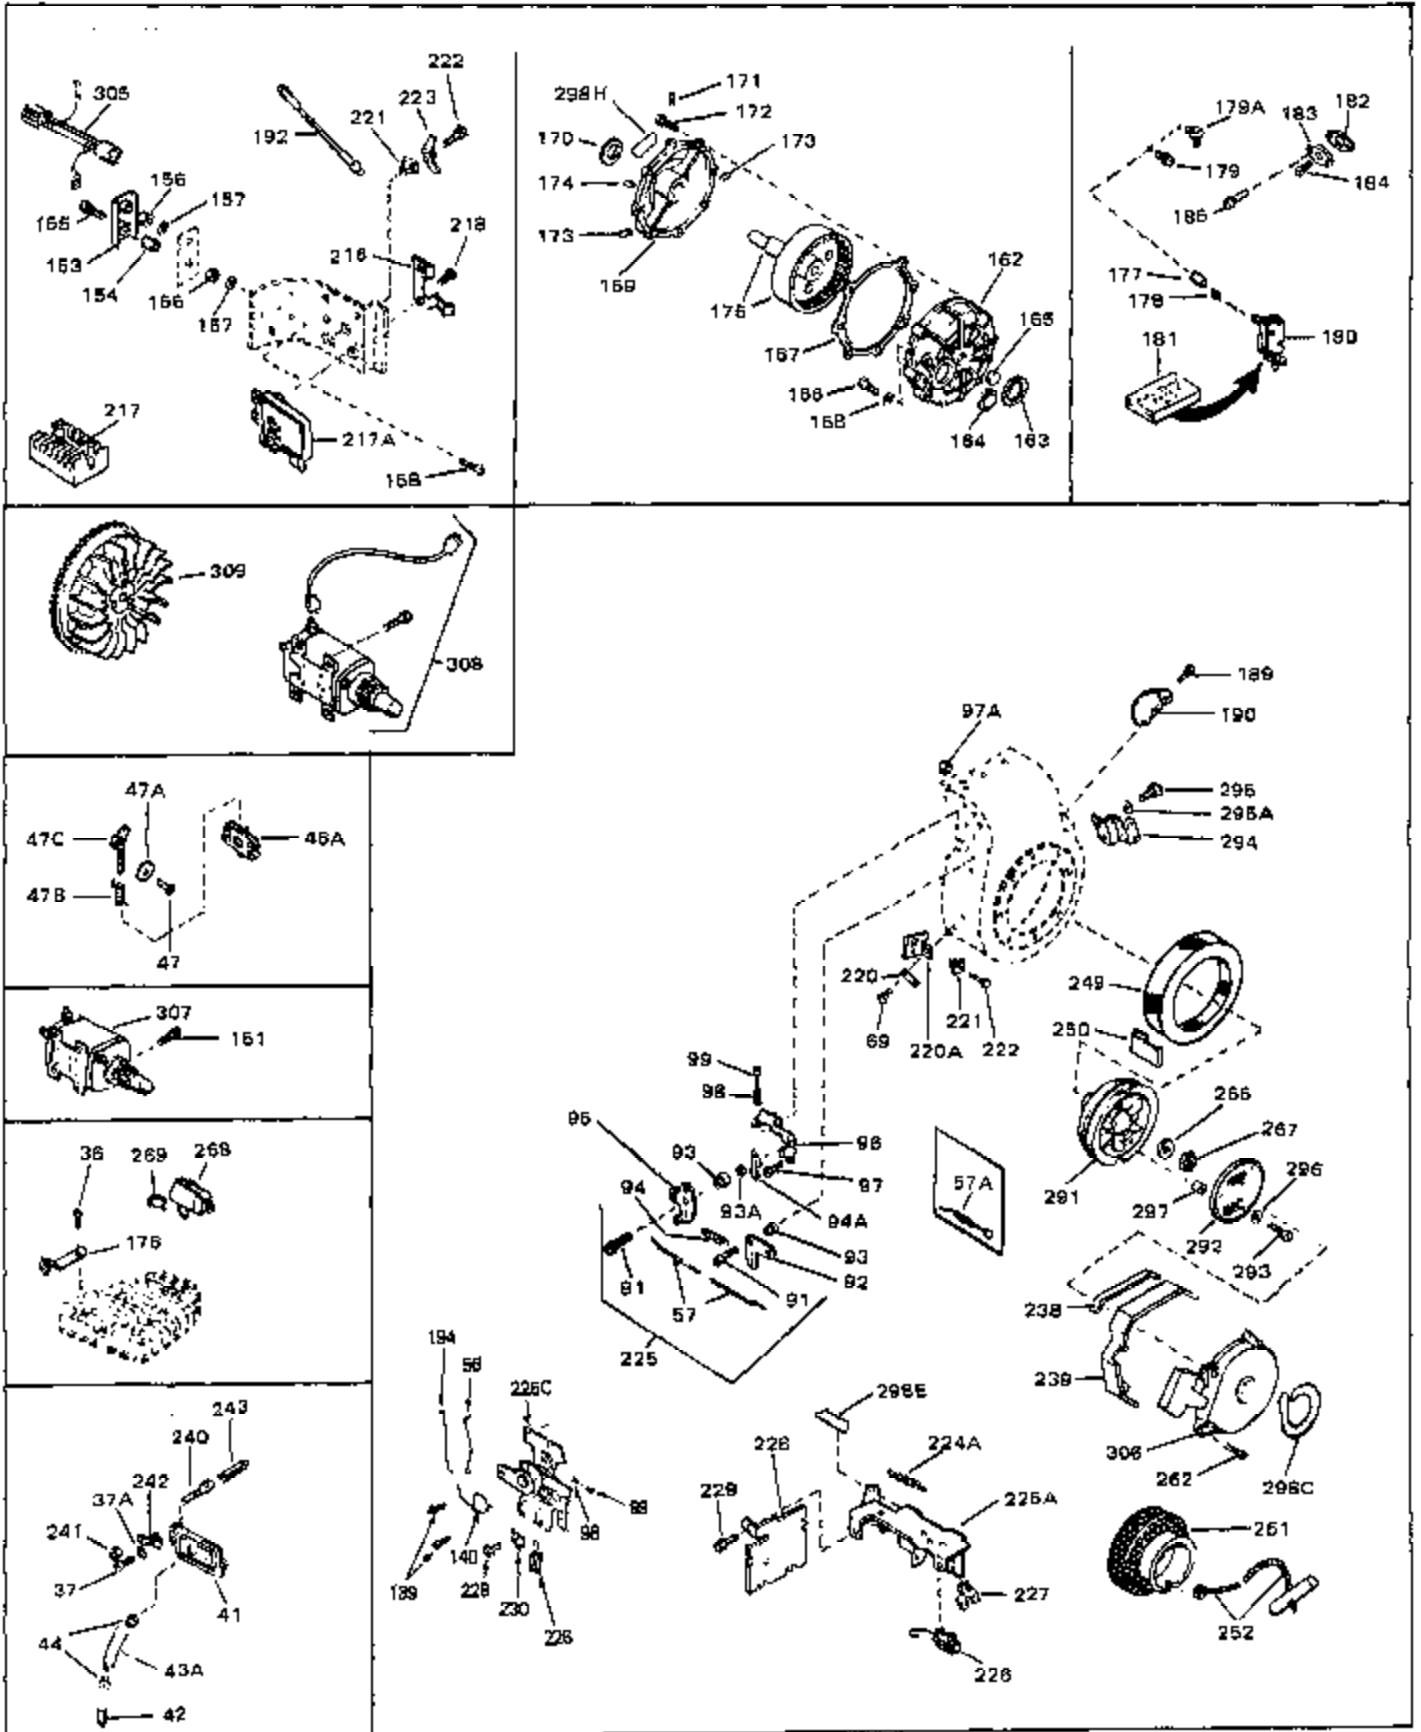

Ref #	Part Number	Qty	Description
36	650694A	0	Screw, Hex flange hd., 5/16-18 x 2
36	650695A	0	Screw, Hex flange hd., 5/16-18 x 2-1/4
36	650697A	0	Screw, Hex flange hd., 5/16-18 x 2-1/2
37	650128	0	Screw
37	650597	0	Screw, Hex washer hd., 10-24 x 5/8
37A	27261	0	Washer, Flat
41	28425	0	Cover, Valve chamber
56	31710	0	Link, Throttle
69	29747A	0	Screw
98	28569	0	Spring, Compression
98	31342	0	Spring, Compression
98	32924	0	Spring, Compression
99	29500	0	Screw, Fil. hd. mach., Sems, 8-32 x 3/4
99	650549	0	Screw
99	650688	0	Screw, Hex hd., 10-32 x 1-5/16" (Drilled
151	30688	0	Screw, Hex hd. Sems, 1/4-20 x 1/2
153	30064	0	Cover, Rectifier panel
154	30065	0	Nut, Long 5-40
155	30066	0	Screw
156	28728	0	Nut
157	28727	0	Lockwasher
158	28726	0	Screw, Phil. rd. hd., 5-40 x 9/16
182	32683	0	Gasket, Fuel pump
183	32955	0	Cover, Fuel pump pad
184	9556	0	Plug, Oil drain (Sq. hd. pipe, 1/8-27)
185	30688	0	Screw, Hex hd. Sems, 1/4-20 x 1/2
225	730152	0	Control Assy., Speed
227	33177	0	Terminal
229	28942	0	Screw
230	27793	0	Clip, Conduit
262	29716	0	Screw
266	650815	0	Washer, Belleville
267	8115	0	Nut, Hex
305	33018	0	Harness, Adapter
306	590420	0	Starter, Rewind
307	29965	0	Motor, Starter (12 Volt)
307	32468	0	Motor, Starter (12 Volt)
307	32468A	0	Motor, Starter (12 Volt)
307	32468B	0	Motor, Starter (12 Volt)
307	33606	0	Motor, Starter (12 Volt)
308	32386	0	Starter Motor Kit (110-120 Volt)
308	32901	0	Starter Motor Kit (110-120 Volt)
308	33328	0	Starter Motor Kit (110-120 Volt)
308	33328A	0	Starter Motor Kit (110-120 Volt)
308	33518	0	Starter Motor Kit (110-120 Volt)
308	33518A	0	Starter Motor Kit (110-120 Volt)
308	33518B	0	Starter Motor Kit (110-120 Volt)
309	30811A	0	Flywheel