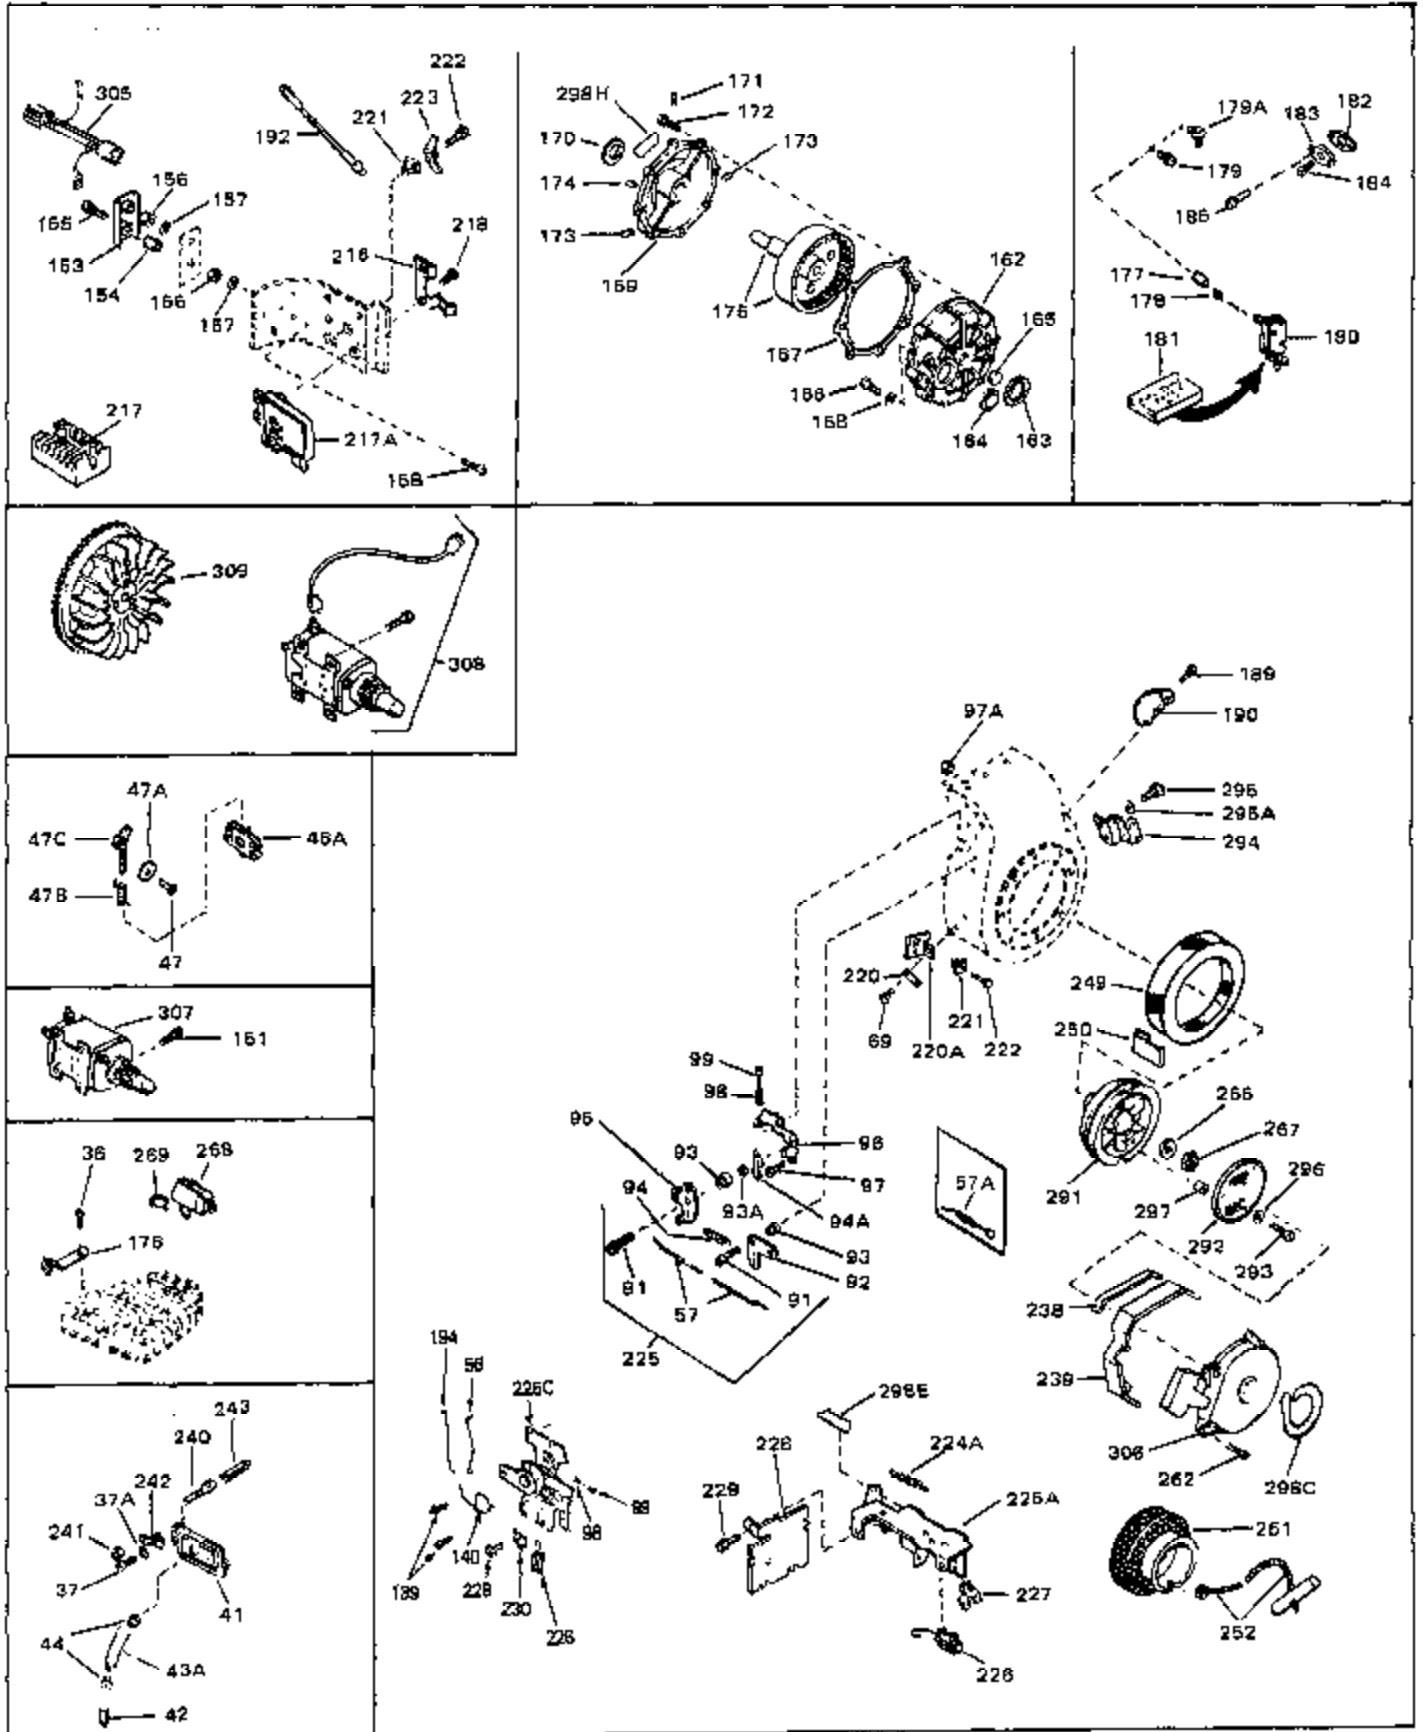

Ref #	Part Number	Qty	Description
36	650694A	0	Screw, Hex flange hd., 5/16-18 x 2
36	650695A	0	Screw, Hex flange hd., 5/16-18 x 2-1/4
36	650697A	0	Screw, Hex flange hd., 5/16-18 x 2-1/2
37	650128	0	Screw
37	650597	0	Screw, Hex washer hd., 10-24 x 5/8
37A	27261	0	Washer, Flat
41	28425	0	Cover, Valve chamber
56	30824	0	Link, Throttle
69	29747A	0	Screw
98	28569	0	Spring, Compression
98	31342	0	Spring, Compression
98	32924	0	Spring, Compression
99	29500	0	Screw, Fil. hd. mach., Sems, 8-32 x 3/4
99	650549	0	Screw
99	650688	0	Screw, Hex hd., 10-32 x 1-5/16" (Drilled
182	32683	0	Gasket, Fuel pump
183	32955	0	Cover, Fuel pump pad
184	9556	0	Plug, Oil drain (Sq. hd. pipe, 1/8-27)
185	30688	0	Screw, Hex hd. Sems, 1/4-20 x 1/2
189	650736	0	Screw
190	33013	0	Cover, Starter bubble
224A	30826	0	Spring, Extension
225A	33109A	0	Control Assy., Speed (Manual)
225	730152	0	Control Assy., Speed
227	33177	0	Terminal
238	32576	0	Seal, Snow guard
239	31680	0	Guard, Starter
262	29716	0	Screw
266	650815	0	Washer, Belleville
267	8115	0	Nut, Hex
298C	32187	0	Decal, Super-start
298E	31718	0	Decal, Choke
305	33018	0	Harness, Adapter
306	590473	0	Starter, Rewind
308	32386	0	Starter Motor Kit (110-120 Volt)
308	32901	0	Starter Motor Kit (110-120 Volt)
308	33328	0	Starter Motor Kit (110-120 Volt)
308	33328A	0	Starter Motor Kit (110-120 Volt)
308	33518	0	Starter Motor Kit (110-120 Volt)
308	33518A	0	Starter Motor Kit (110-120 Volt)
308	33518B	0	Starter Motor Kit (110-120 Volt)
309	30811A	0	Flywheel