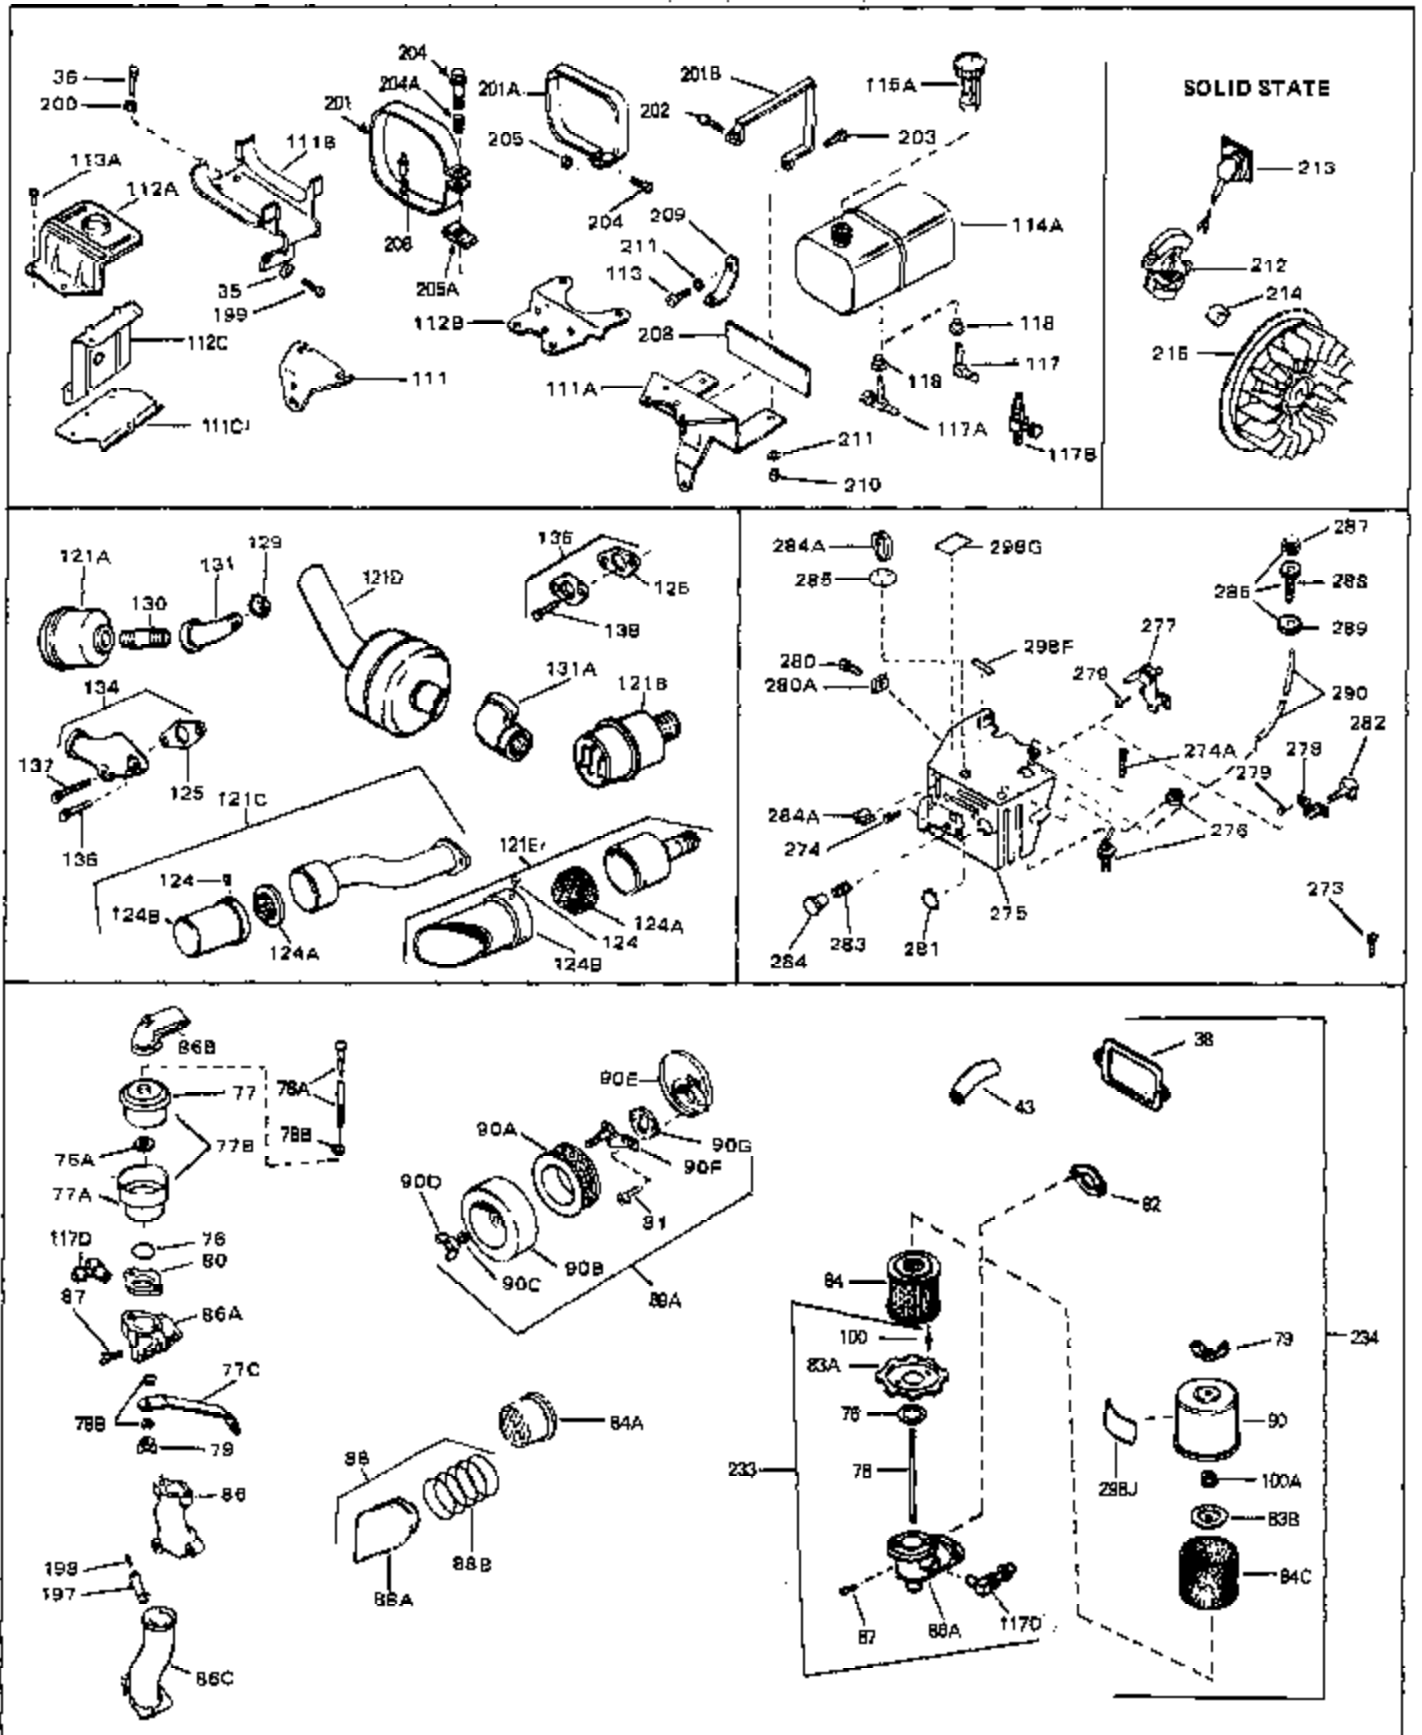

Ref #	Part Number	Qty	Description
35	26073	0	Washer, Connecting rod bolt
35	650570	0	Washer, Flat
35	650691	0	Washer, Flat
36	650694A	0	Screw, Hex flange hd., 5/16-18 x 2
36	650695A	0	Screw, Hex flange hd., 5/16-18 x 2-1/4
36	650697A	0	Screw, Hex flange hd., 5/16-18 x 2-1/2
38	27896	0	Gasket, Breather cover
81	28820	0	Screw
81	30196	0	Screw
81	650521	0	Screw
82	27272	0	Gasket, Air cleaner
84A	31700	0	Element, Air cleaner
86A	34697	0	Elbow, Air cleaner
89A	730128	0	Cleaner Assy., Air
111A	33353	0	Bracket, Lower fuel tank
112A	33352A	0	Bracket, Upper fuel tank
113A	650273	0	Screw
113	650561	0	Screw
117B	33053	0	Valve, Fuel strainer & shut-off
121E	391026	0	Muffler
124B	33185	0	Cover & Tube, Muffler
124	650578	0	Screw
124A	33171	0	Screen, Muffler
125	27930	0	Gasket, Exhaust
134	31288	0	Muffler Adapter Kit
135	730130	0	Muffler Adapter Kit
136	6021A	0	Screw, Hex flange hd., 5/16-18 x 1-1/2
137	650697A	0	Screw, Hex flange hd., 5/16-18 x 2-1/2
138	30196	0	Screw
233	34819	0	Elbow Assy., Air cleaner
234	730561	0	Air Cleaner Kit, Dual Element upright,
273	650687	0	Screw, Pan hd. self-tap, 10-32 x 5/16