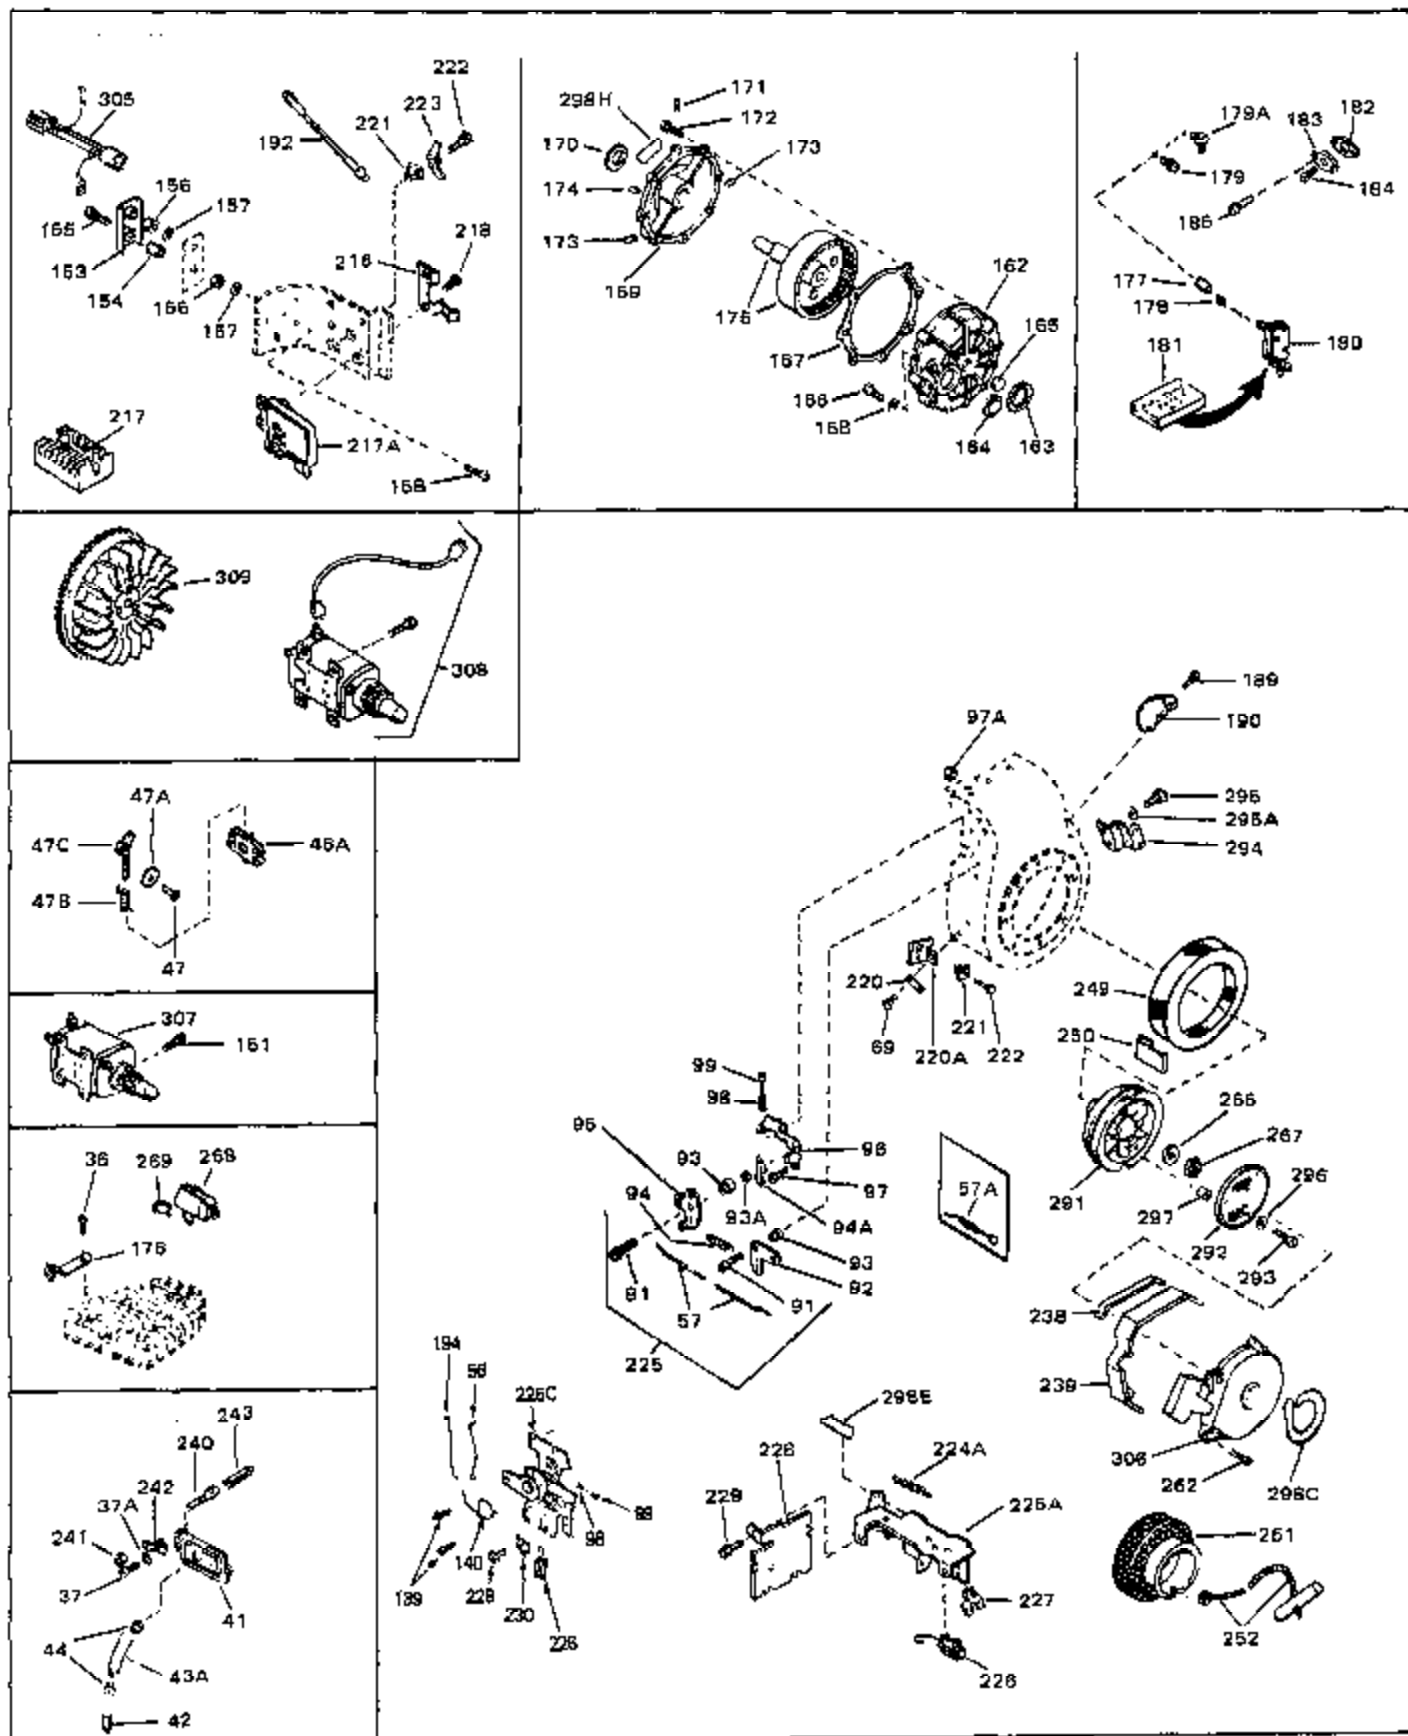

Ref #	Part Number	Qty	Description
36	650694A	0	Screw, Hex flange hd., 5/16-18 x 2
36	650695A	0	Screw, Hex flange hd., 5/16-18 x 2-1/4
36	650697A	0	Screw, Hex flange hd., 5/16-18 x 2-1/2
37	650128	0	Screw
37	650597	0	Screw, Hex washer hd., 10-24 x 5/8
37A	27261	0	Washer, Flat
41	28425	0	Cover, Valve chamber
43A	32447	0	Tube, Breather
44	32446	0	Grommet, Breather tube
56	31710	0	Link, Throttle
69	29747A	0	Screw
98	31342	0	Spring, Compression
98	32924	0	Spring, Compression
98	28569	0	Spring, Compression
99	29500	0	Screw, Fil. hd. mach., Sems, 8-32 x 3/4
99	650549	0	Screw
99	650688	0	Screw, Hex hd., 10-32 x 1-5/16" (Drilled
182	32683	0	Gasket, Fuel pump
183	32955	0	Cover, Fuel pump pad
184	9556	0	Plug, Oil drain (Sq. hd. pipe, 1/8-27)
185	30688	0	Screw, Hex hd. Sems, 1/4-20 x 1/2
225	730152	0	Control Assy., Speed
227	33177	0	Terminal
229	28942	0	Screw
230	27793	0	Clip, Conduit
262	29716	0	Screw
266	650815	0	Washer, Belleville
267	8115	0	Nut, Hex
305	33018	0	Harness, Adapter
306	590420	0	Starter, Rewind
308	32386	0	Starter Motor Kit (110-120 Volt)
308	32901	0	Starter Motor Kit (110-120 Volt)
308	33328	0	Starter Motor Kit (110-120 Volt)
308	33328A	0	Starter Motor Kit (110-120 Volt)
308	33518	0	Starter Motor Kit (110-120 Volt)
308	33518A	0	Starter Motor Kit (110-120 Volt)
308	33518B	0	Starter Motor Kit (110-120 Volt)
309	30811A	0	Flywheel