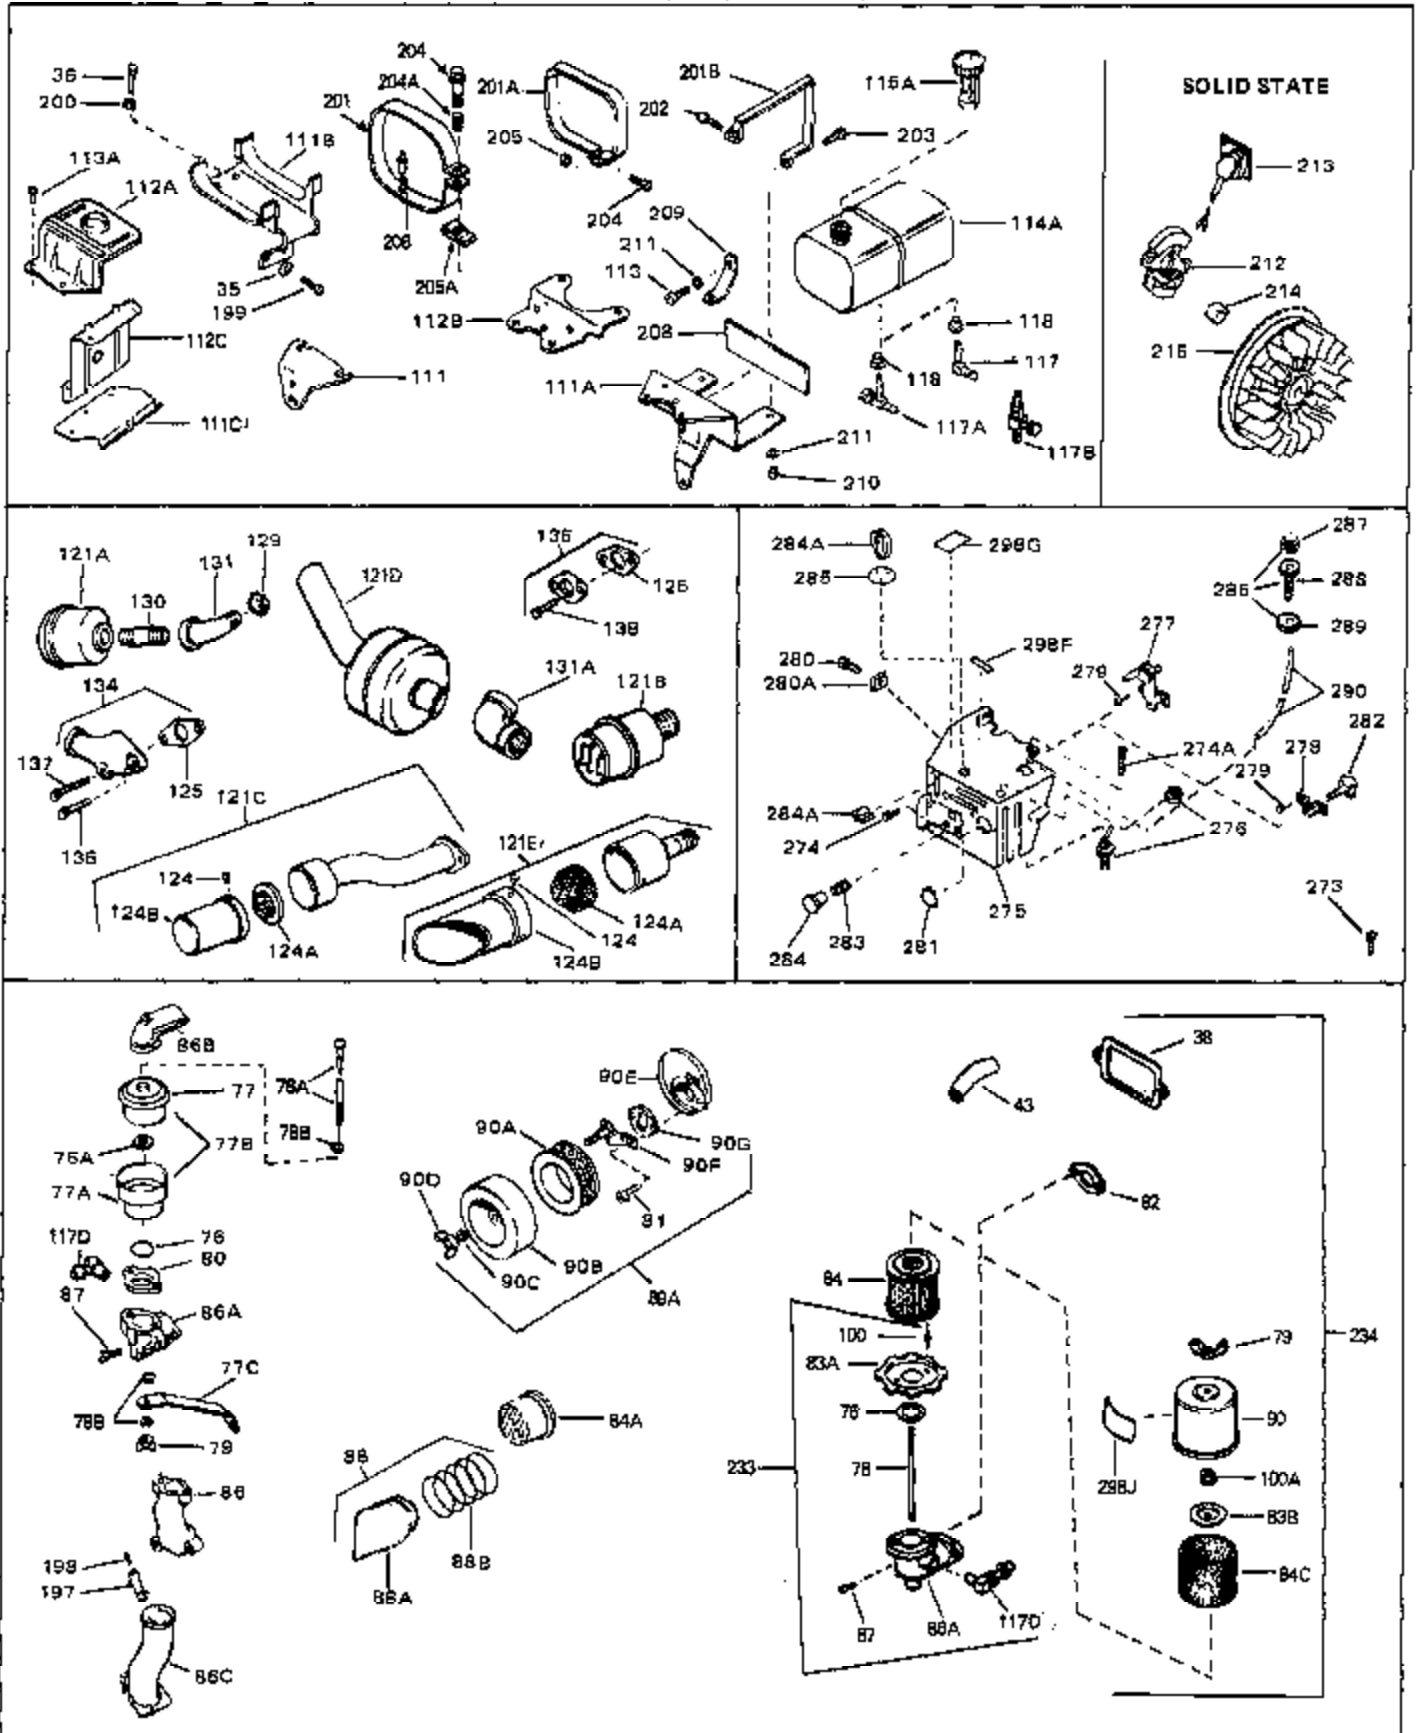

Ref #	Part Number	Qty	Description
132	650548	0	Screw, Hex washer hd., 8-32 x 5/16
144	650542	0	Screw, Hex hd. cap, 5/16 18 x 13/16
146	29538	0	Base, Mounting
147	650128	0	Screw
148	30622	0	Extension, Blower housing
149A	30747	0	Clip, Shorting
150	16645	0	Lockwasher
186	27275	0	Clip, Hi-tension wire
186	29443	0	Clip, Fuel line
186	33685	0	Clip, Hi-tension wire
193	27276	0	Cover, Spark plug
224	31386	0	Spring, Governor
225B	31726B	0	Bracket Assy., Speed control
229	28942	0	Screw
230	27793	0	Clip, Conduit
244	31793	0	Bearing, Ball
245	31792	0	Washer, Thrust
246	31855	0	Retainer, Bearing
247	650778	0	Washer, Lock
248	650580	0	Nut, Lock
266	650815	0	Washer, Belleville
267	8115	0	Nut, Hex
298A	31517	0	Decal, H.P. (5 H.P.)
298A	32173	0	Decal, H.P. (6 H.P.)
298A	33310	0	Decal, Mini-Bike (5 H.P.)
298A	34316	0	Decal, Name
298	34346	0	Decal, Instruction
299	30547A	0	Contact Assy., Breaker
300	30548B	0	Condenser
301	631021	0	Inlet Needle, Seat & Clip Assy.
303	631067A	0	Carburetor
304	610689A	0	Magneto, Tecumseh
310	33235	0	Gasket Set