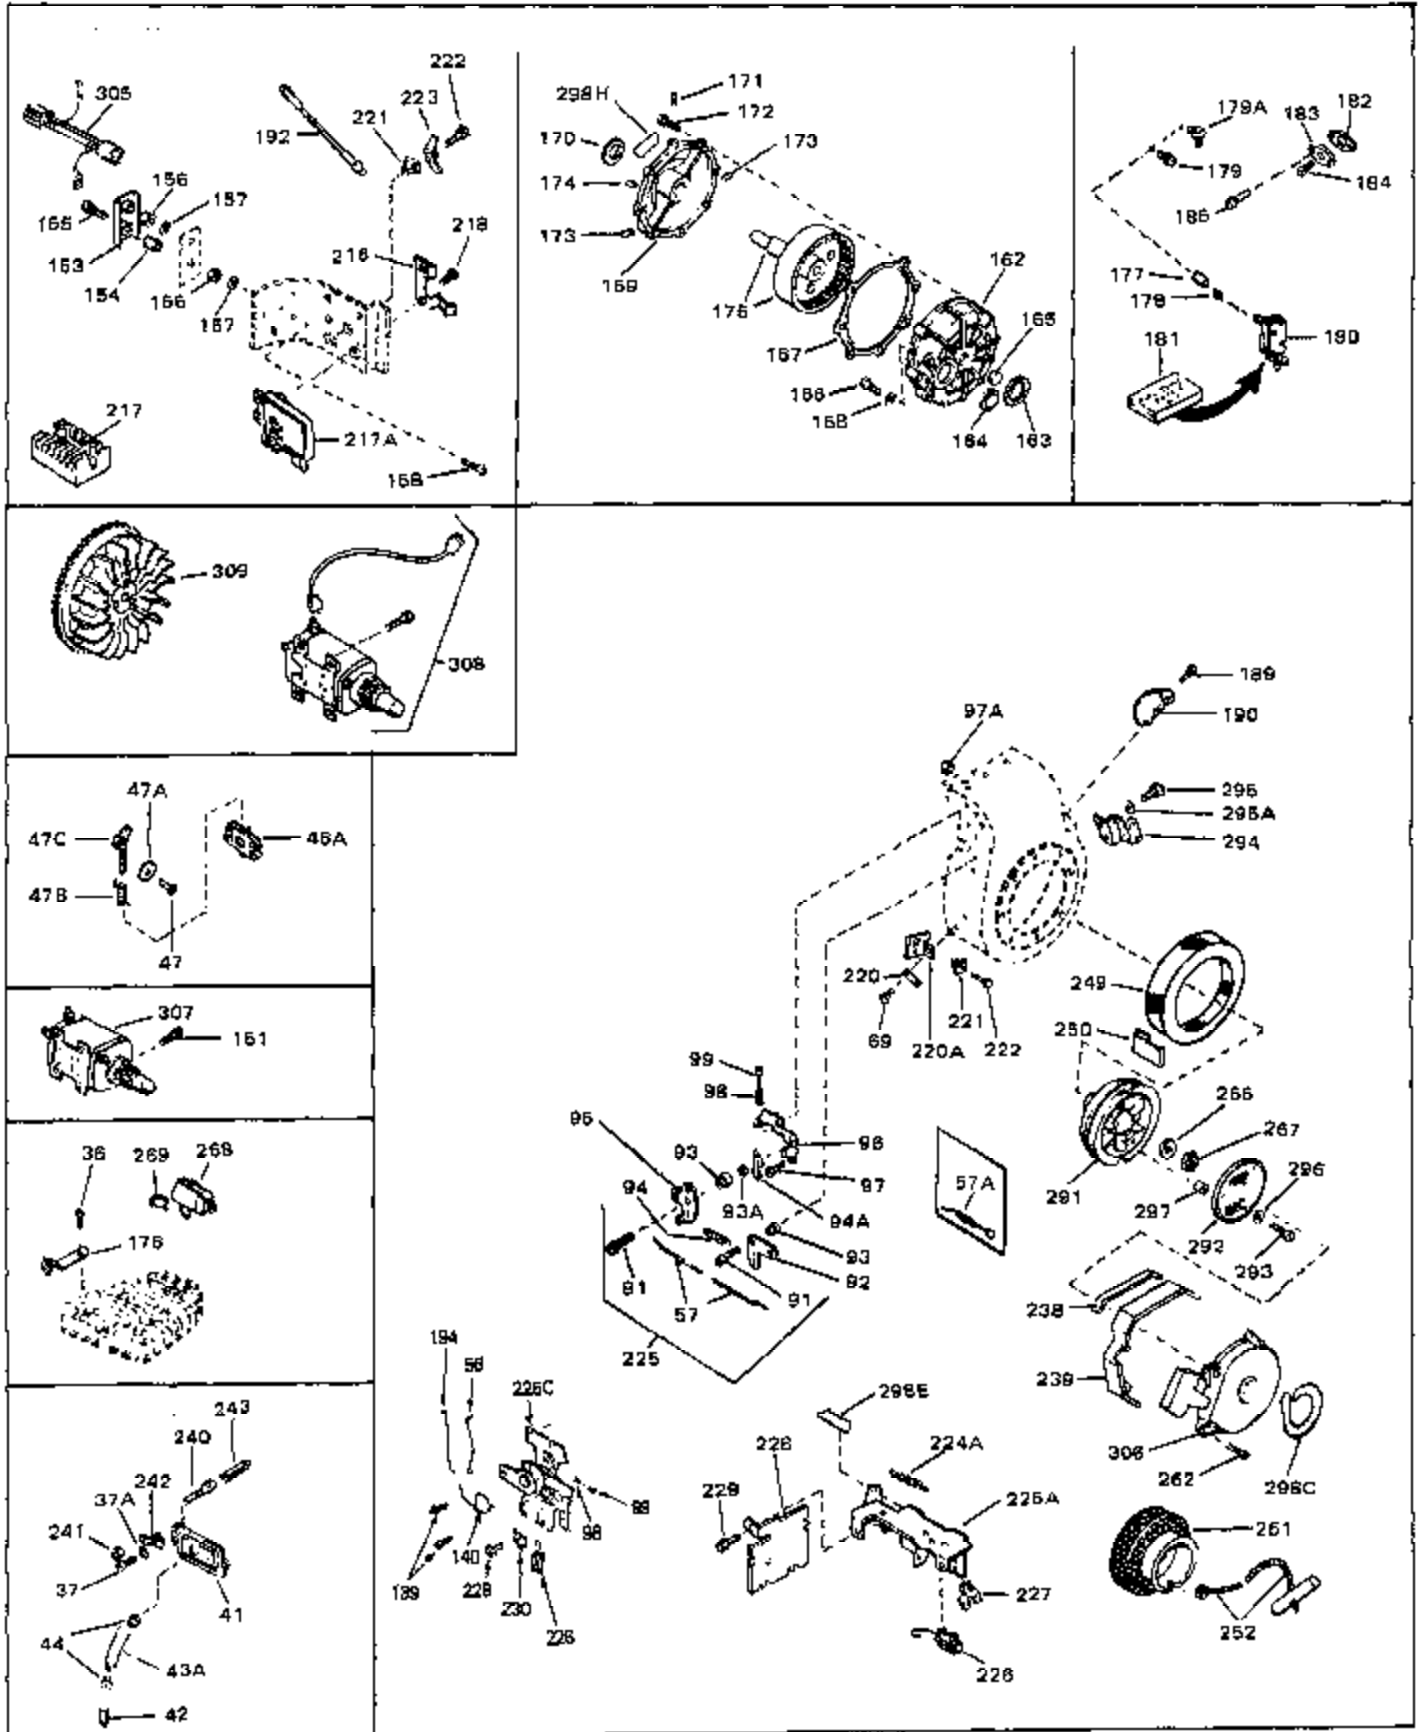

Ref #	Part Number	Qty	Description
36	650694A	0	Screw, Hex flange hd., 5/16-18 x 2
36	650695A	0	Screw, Hex flange hd., 5/16-18 x 2-1/4
36	650697A	0	Screw, Hex flange hd., 5/16-18 x 2-1/2
37	650128	0	Screw
37	650597	0	Screw, Hex washer hd., 10-24 x 5/8
37A	27261	0	Washer, Flat
41	28425	0	Cover, Valve chamber
56	31710	0	Link, Throttle
69	29747A	0	Screw
98	28569	0	Spring, Compression
98	31342	0	Spring, Compression
98	32924	0	Spring, Compression
99	650688	0	Screw, Hex hd., 10-32 x 1-5/16" (Drilled
99	29500	0	Screw, Fil. hd. mach., Sems, 8-32 x 3/4
99	650549	0	Screw
182	32683	0	Gasket, Fuel pump
183	32955	0	Cover, Fuel pump pad
184	9556	0	Plug, Oil drain (Sq. hd. pipe, 1/8-27)
185	30688	0	Screw, Hex hd. Sems, 1/4-20 x 1/2
225	730152	0	Control Assy., Speed
227	33177	0	Terminal
229	28942	0	Screw
230	27793	0	Clip, Conduit
251	28301	0	Pulley, Starter
252	590343	0	Rope & Handle Assy., Starter
266	650815	0	Washer, Belleville
267	8115	0	Nut, Hex
305	33018	0	Harness, Adapter
308	32386	0	Starter Motor Kit (110-120 Volt)
308	32901	0	Starter Motor Kit (110-120 Volt)
308	33328	0	Starter Motor Kit (110-120 Volt)
308	33328A	0	Starter Motor Kit (110-120 Volt)
308	33518	0	Starter Motor Kit (110-120 Volt)
308	33518A	0	Starter Motor Kit (110-120 Volt)
308	33518B	0	Starter Motor Kit (110-120 Volt)
309	30811A	0	Flywheel