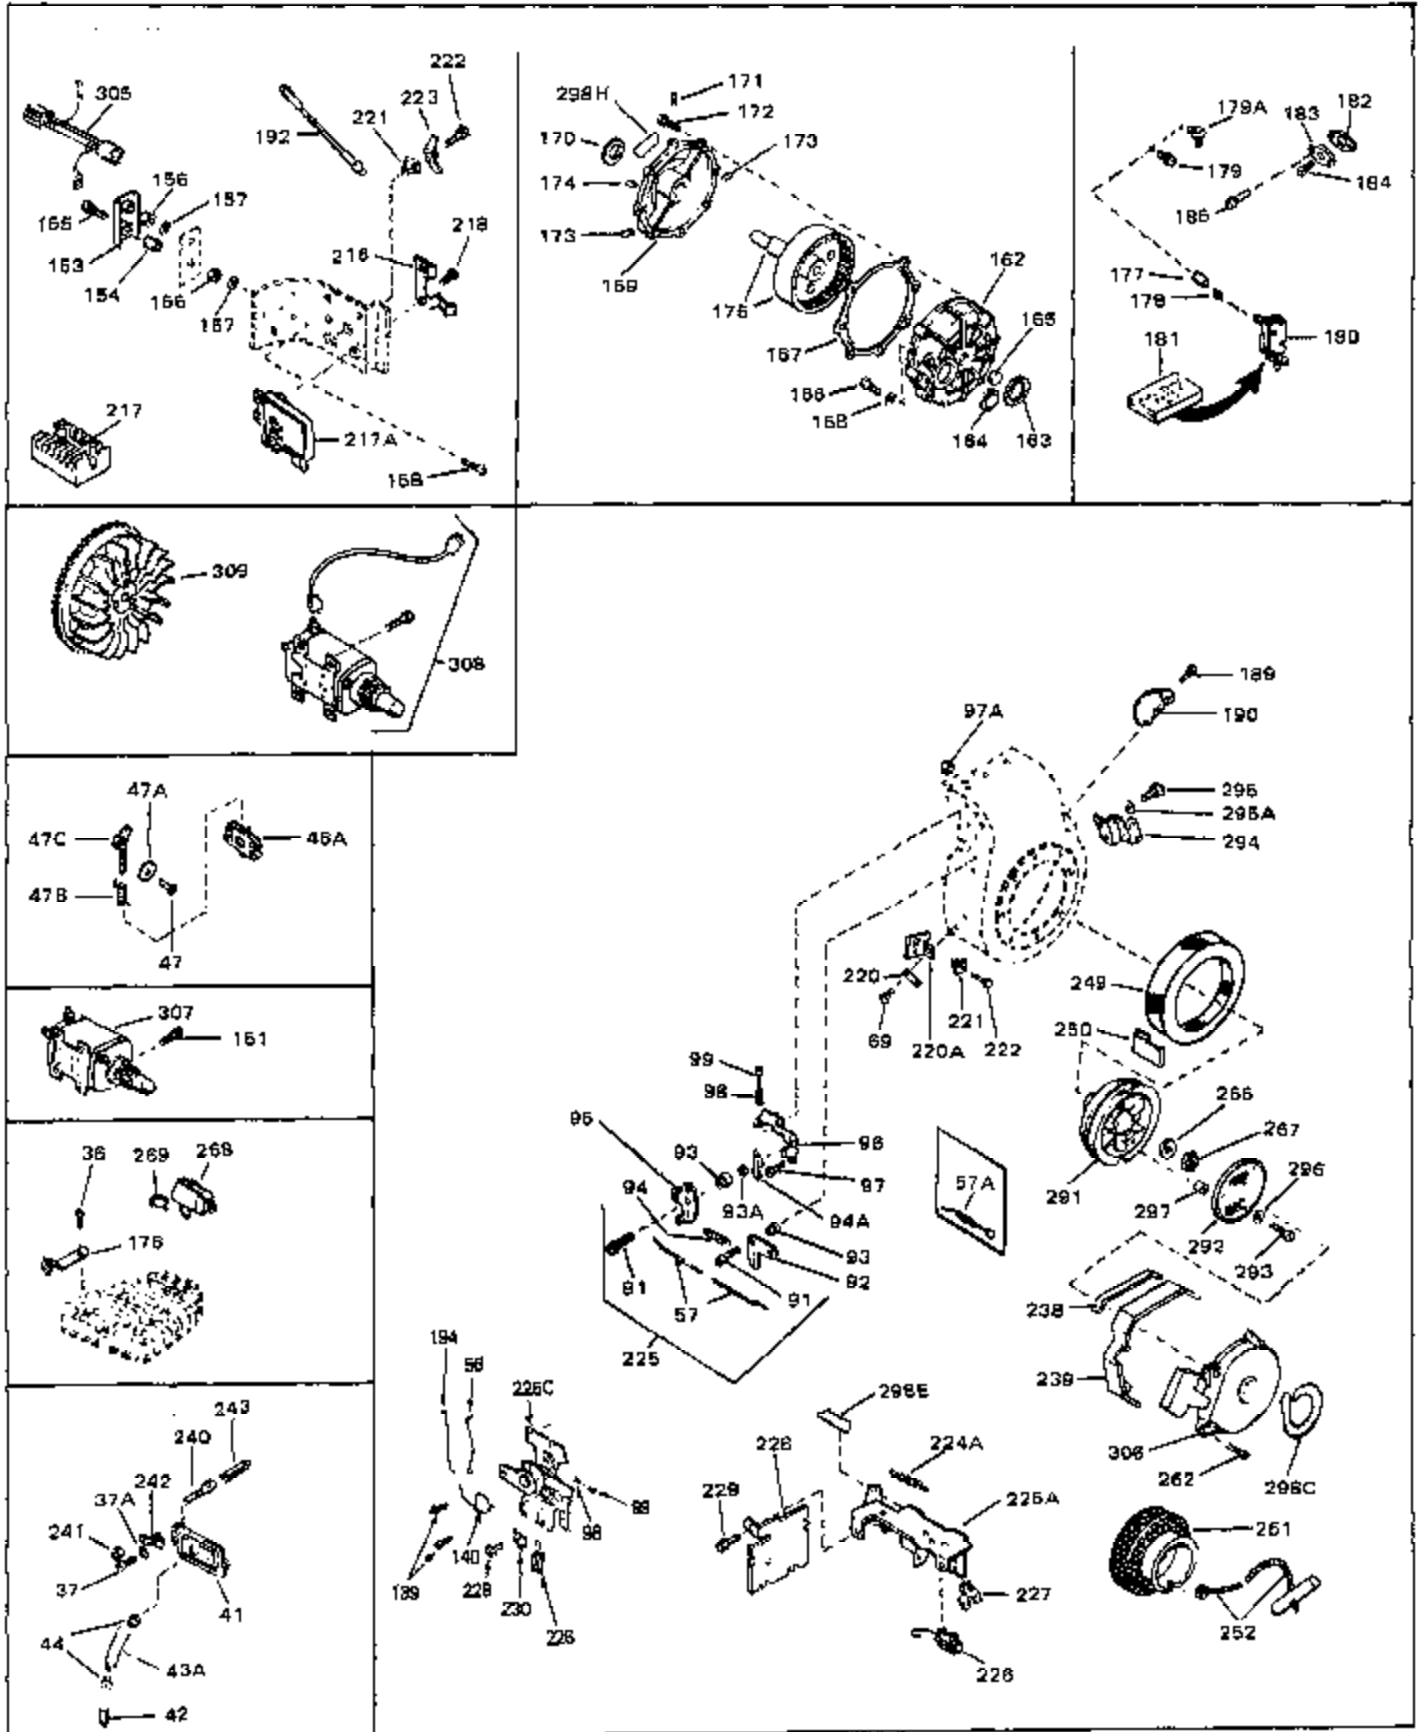

Ref #	Part Number	Qty	Description
36	650694A	0	Screw, Hex flange hd., 5/16-18 x 2
36	650695A	0	Screw, Hex flange hd., 5/16-18 x 2-1/4
36	650697A	0	Screw, Hex flange hd., 5/16-18 x 2-1/2
37	650128	0	Screw
37	650597	0	Screw, Hex washer hd., 10-24 x 5/8
37A	27261	0	Washer, Flat
41	28425	0	Cover, Valve chamber
56	31710	0	Link, Throttle
69	29747A	0	Screw
98	32924	0	Spring, Compression
98	28569	0	Spring, Compression
98	31342	0	Spring, Compression
99	29500	0	Screw, Fil. hd. mach., Sems, 8-32 x 3/4
99	650549	0	Screw
99	650688	0	Screw, Hex hd., 10-32 x 1-5/16" (Drilled
182	32683	0	Gasket, Fuel pump
183	32955	0	Cover, Fuel pump pad
184	9556	0	Plug, Oil drain (Sq. hd. pipe, 1/8-27)
185	30688	0	Screw, Hex hd. Sems, 1/4-20 x 1/2
225	730152	0	Control Assy., Speed
227	33177	0	Terminal
229	28942	0	Screw
230	27793	0	Clip, Conduit
251	28301	0	Pulley, Starter
252	590343	0	Rope & Handle Assy., Starter
266	650815	0	Washer, Belleville
267	8115	0	Nut, Hex
305	33018	0	Harness, Adapter
308	32386	0	Starter Motor Kit (110-120 Volt)
308	32901	0	Starter Motor Kit (110-120 Volt)
308	33328	0	Starter Motor Kit (110-120 Volt)
308	33328A	0	Starter Motor Kit (110-120 Volt)
308	33518	0	Starter Motor Kit (110-120 Volt)
308	33518A	0	Starter Motor Kit (110-120 Volt)
308	33518B	0	Starter Motor Kit (110-120 Volt)
309	30811A	0	Flywheel