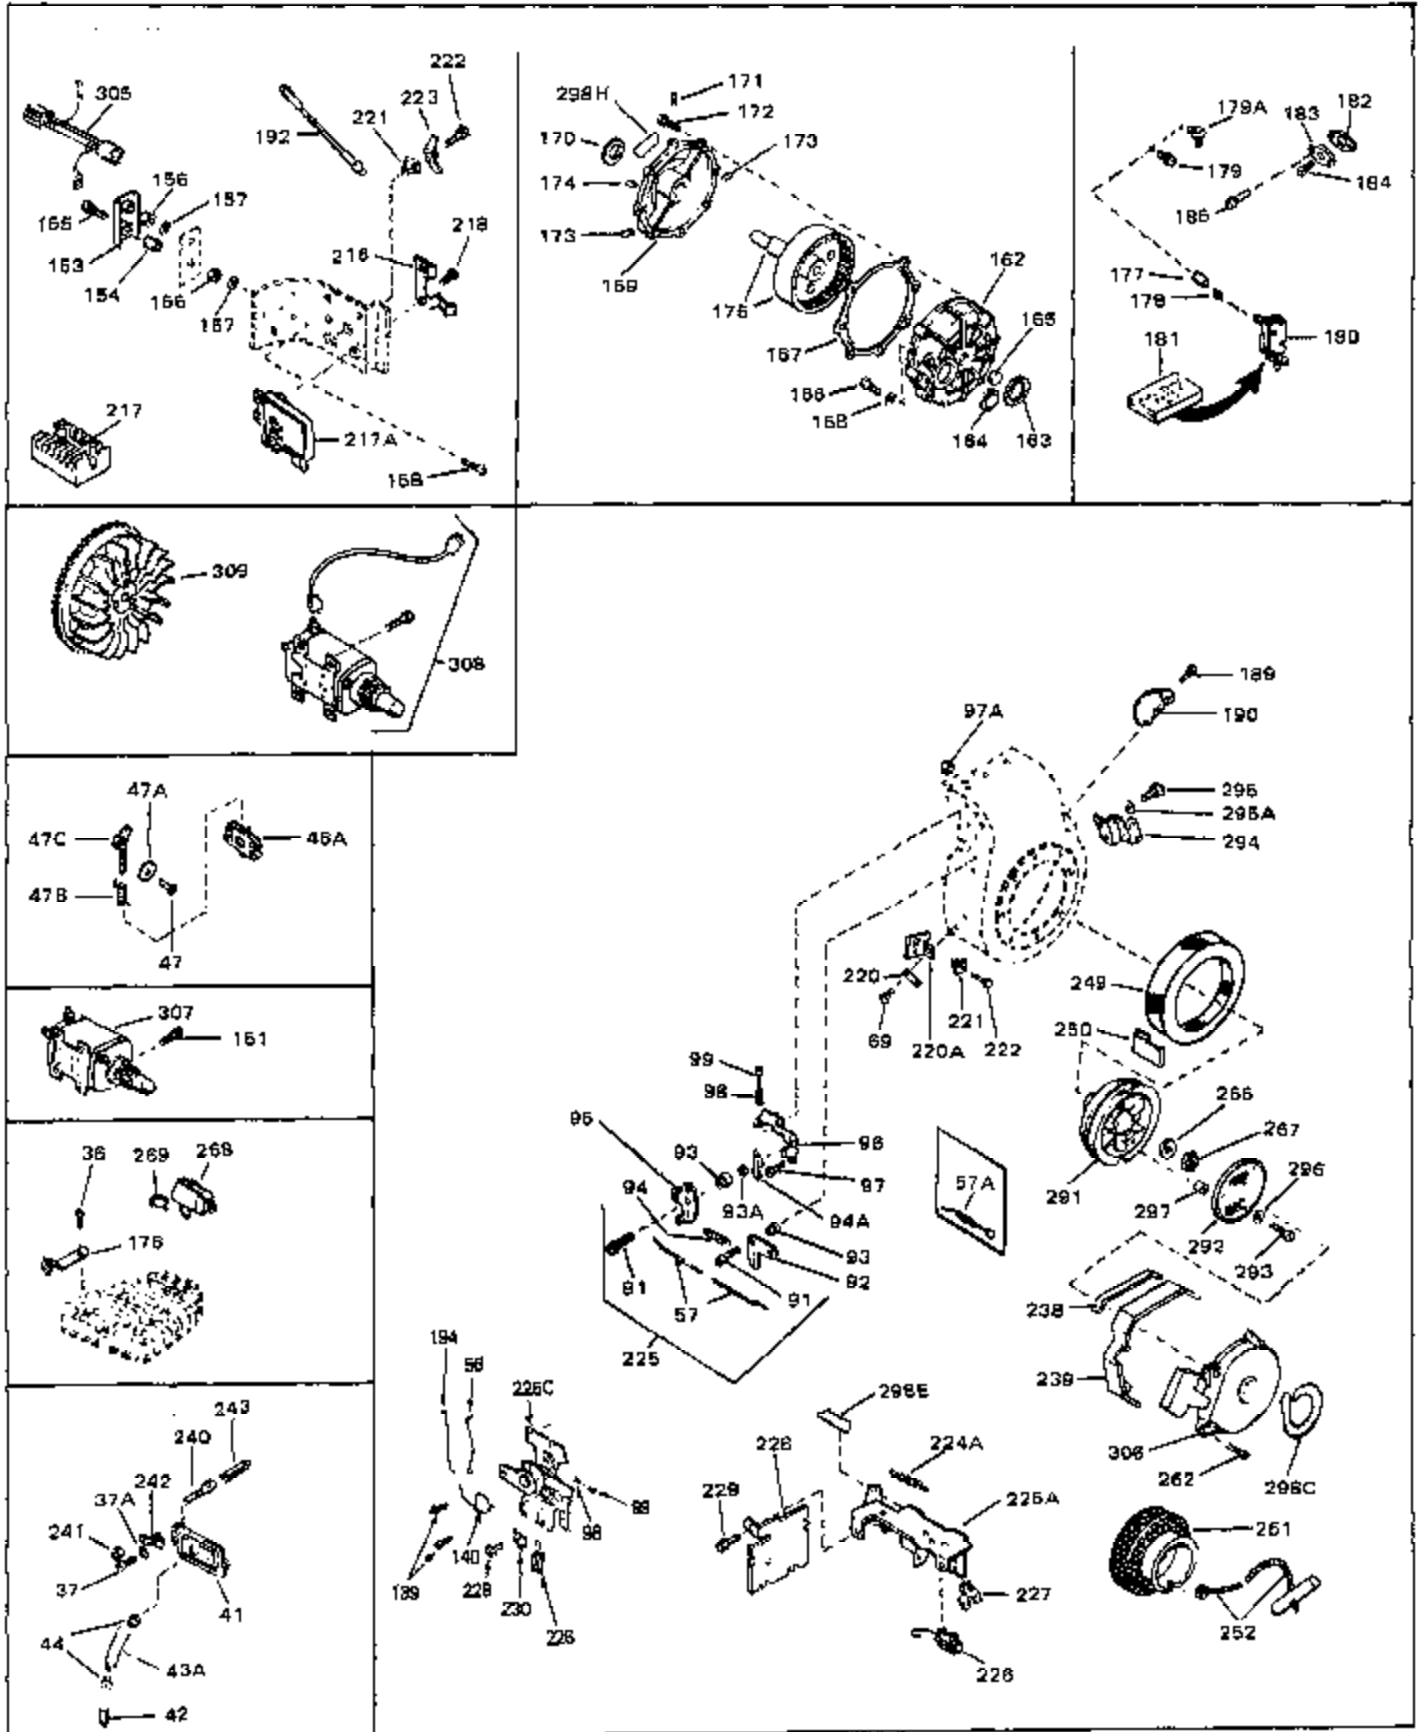

Ref #	Part Number	Qty	Description
36	650694A	0	Screw, Hex flange hd., 5/16-18 x 2
36	650695A	0	Screw, Hex flange hd., 5/16-18 x 2-1/4
36	650697A	0	Screw, Hex flange hd., 5/16-18 x 2-1/2
37	650128	0	Screw
37	650597	0	Screw, Hex washer hd., 10-24 x 5/8
37A	27261	0	Washer, Flat
41	28425	0	Cover, Valve chamber
56	31710	0	Link, Throttle
69	29747A	0	Screw
98	28569	0	Spring, Compression
98	31342	0	Spring, Compression
98	32924	0	Spring, Compression
99	29500	0	Screw, Fil. hd. mach., Sems, 8-32 x 3/4
99	650549	0	Screw
99	650688	0	Screw, Hex hd., 10-32 x 1-5/16" (Drilled
182	32683	0	Gasket, Fuel pump
183	32955	0	Cover, Fuel pump pad
184	9556	0	Plug, Oil drain (Sq. hd. pipe, 1/8-27)
185	30688	0	Screw, Hex hd. Sems, 1/4-20 x 1/2
225	730152	0	Control Assy., Speed
227	33177	0	Terminal
229	28942	0	Screw
230	27793	0	Clip, Conduit
262	29716	0	Screw
266	650815	0	Washer, Belleville
267	8115	0	Nut, Hex
305	33018	0	Harness, Adapter
306	590420	0	Starter, Rewind
308	32386	0	Starter Motor Kit (110-120 Volt)
308	32901	0	Starter Motor Kit (110-120 Volt)
308	33328	0	Starter Motor Kit (110-120 Volt)
308	33328A	0	Starter Motor Kit (110-120 Volt)
308	33518	0	Starter Motor Kit (110-120 Volt)
308	33518A	0	Starter Motor Kit (110-120 Volt)
308	33518B	0	Starter Motor Kit (110-120 Volt)
309	30811A	0	Flywheel