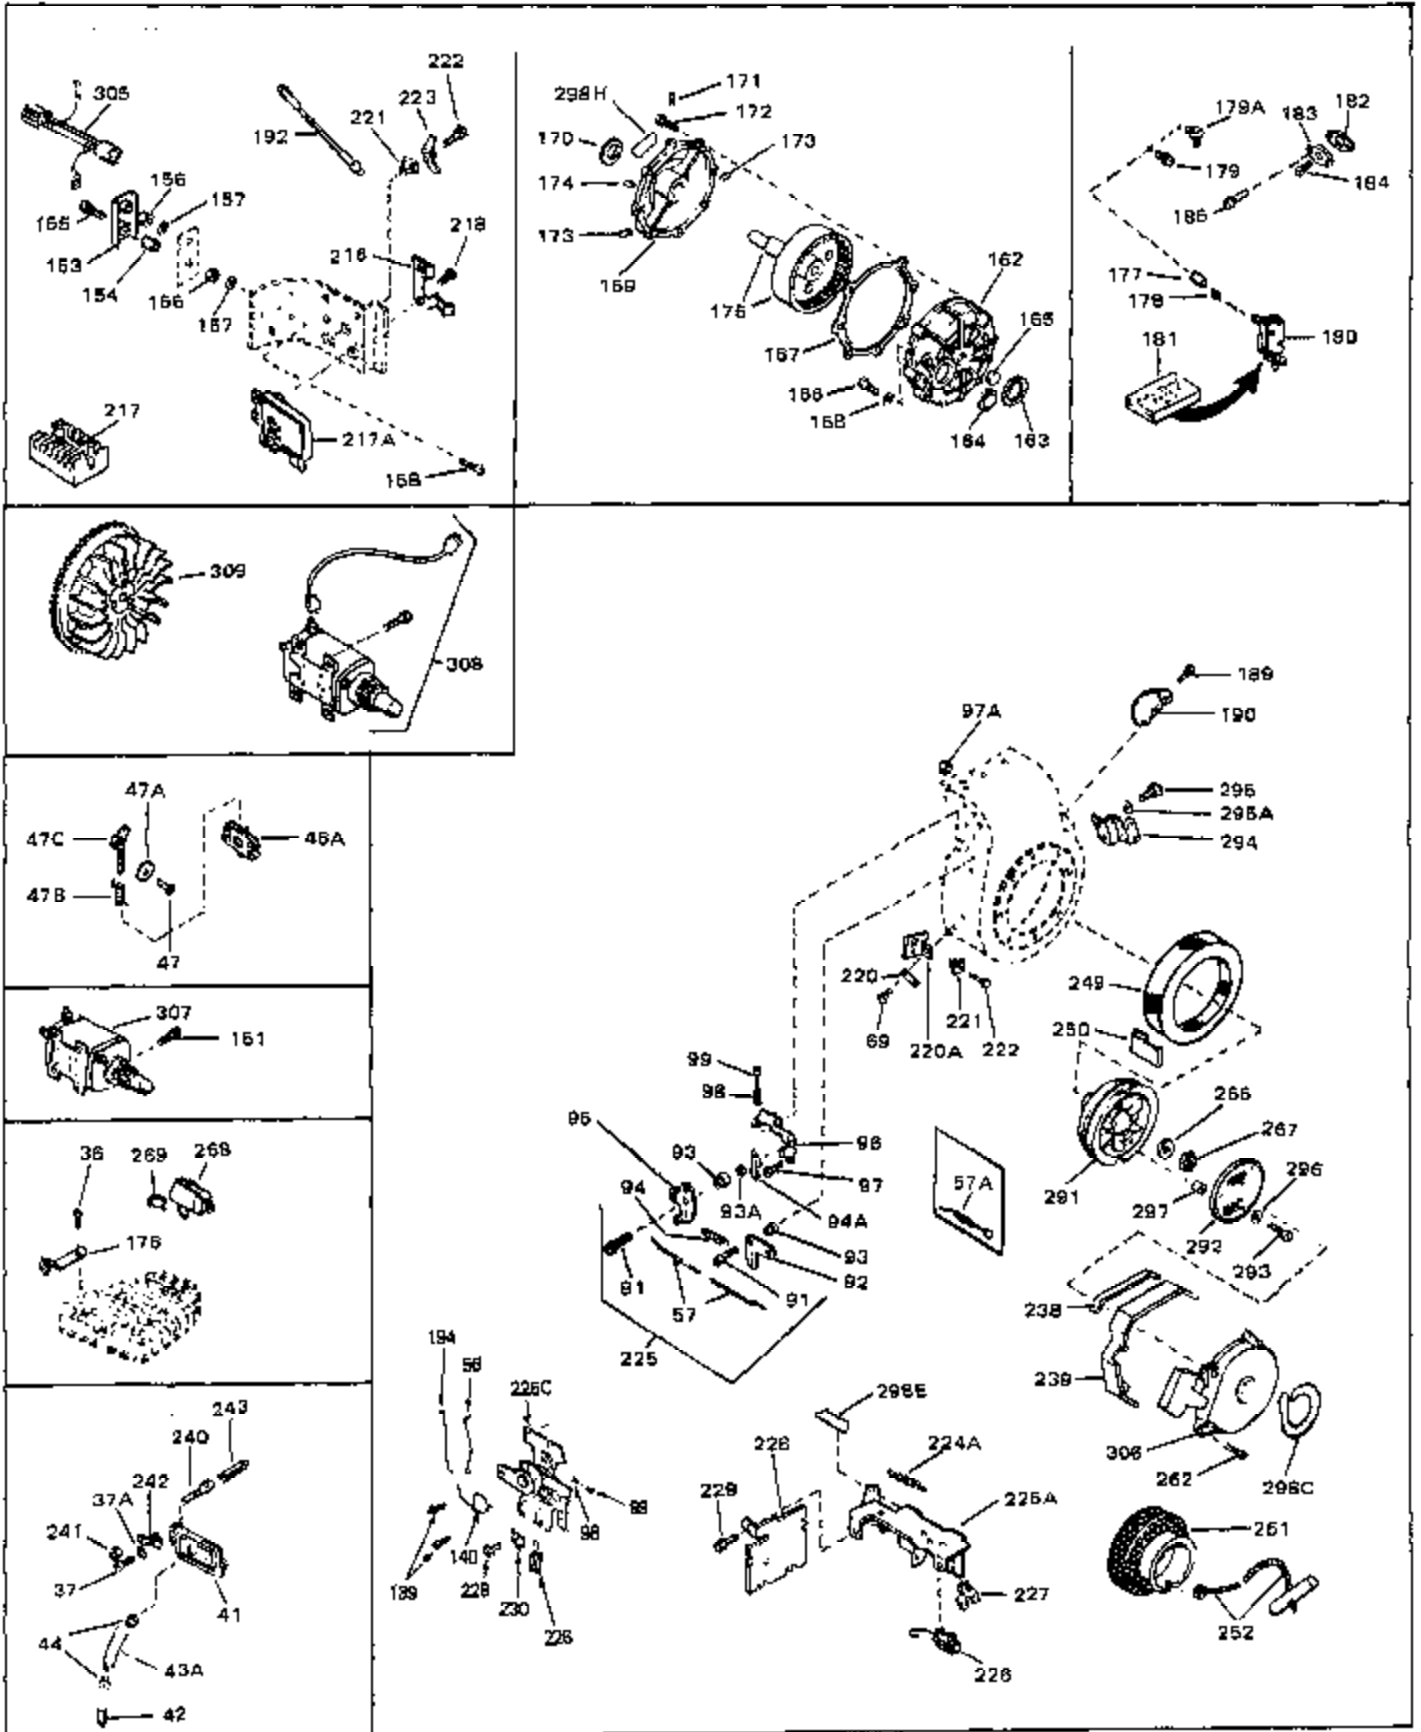

Ref #	Part Number	Qty	Description
36	650694A	0	Screw, Hex flange hd., 5/16-18 x 2
36	650695A	0	Screw, Hex flange hd., 5/16-18 x 2-1/4
36	650697A	0	Screw, Hex flange hd., 5/16-18 x 2-1/2
37	650128	0	Screw
37	650597	0	Screw, Hex washer hd., 10-24 x 5/8
37A	27261	0	Washer, Flat
41	28425	0	Cover, Valve chamber
56	30824	0	Link, Throttle
69	29747A	0	Screw
98	32924	0	Spring, Compression
98	28569	0	Spring, Compression
98	31342	0	Spring, Compression
99	29500	0	Screw, Fil. hd. mach., Sems, 8-32 x 3/4
99	650549	0	Screw
99	650688	0	Screw, Hex hd., 10-32 x 1-5/16" (Drilled
182	32683	0	Gasket, Fuel pump
183	32955	0	Cover, Fuel pump pad
184	9556	0	Plug, Oil drain (Sq. hd. pipe, 1/8-27)
185	30688	0	Screw, Hex hd. Sems, 1/4-20 x 1/2
224A	30826	0	Spring, Extension
225	730152	0	Control Assy., Speed
225A	33110A	0	Control Assy., Speed (Remote)
227	33177	0	Terminal
229	28942	0	Screw
230	27793	0	Clip, Conduit
262	29716	0	Screw
266	650815	0	Washer, Belleville
267	8115	0	Nut, Hex
305	33018	0	Harness, Adapter
306	590420	0	Starter, Rewind
308	32386	0	Starter Motor Kit (110-120 Volt)
308	32901	0	Starter Motor Kit (110-120 Volt)
308	33328	0	Starter Motor Kit (110-120 Volt)
308	33328A	0	Starter Motor Kit (110-120 Volt)
308	33518	0	Starter Motor Kit (110-120 Volt)
308	33518A	0	Starter Motor Kit (110-120 Volt)
308	33518B	0	Starter Motor Kit (110-120 Volt)
309	30811A	0	Flywheel