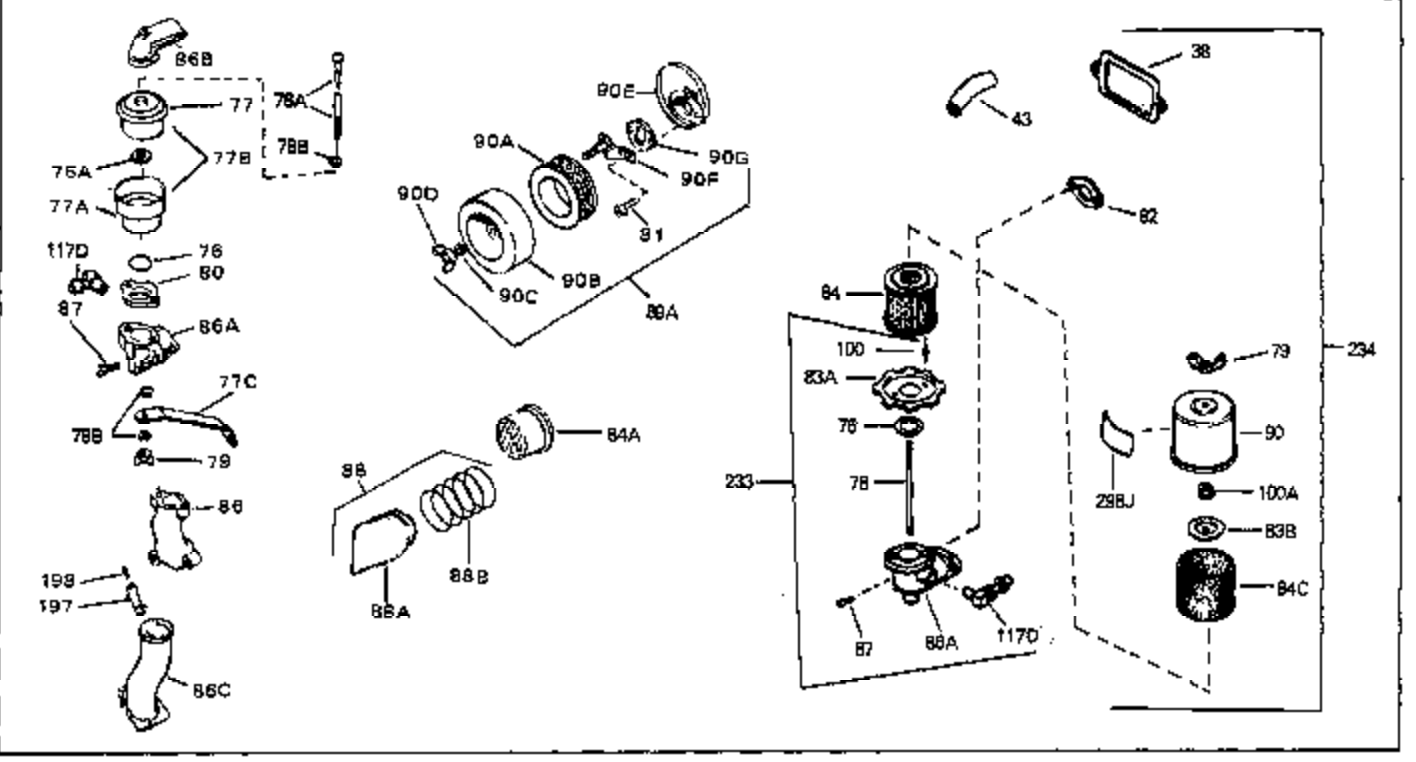

Ref #	Part Number	Qty	Description
35	26073	0	Washer, Connecting rod bolt
35	650570	0	Washer, Flat
35	650691	0	Washer, Flat
36	650694A	0	Screw, Hex flange hd., 5/16-18 x 2
36	650695A	0	Screw, Hex flange hd., 5/16-18 x 2-1/4
36	650697A	0	Screw, Hex flange hd., 5/16-18 x 2-1/2
38	27896	0	Gasket, Breather cover
43	27627	0	Tube, Breather
81	28820	0	Screw
81	30196	0	Screw
81	650521	0	Screw
82	27272	0	Gasket, Air cleaner
86A	34697	0	Elbow, Air cleaner
89A	730128	0	Cleaner Assy., Air
111	33167	0	Bracket, Lower fuel tank
112B	33166A	0	Bracket, Upper fuel tank
113A	650665	0	Screw
113	650561	0	Screw
117B	33053	0	Valve, Fuel strainer & shut-off
121C	391006	0	Muffler
121E	391026	0	Muffler
124A	33171	0	Screen, Muffler
124B	33185	0	Cover & Tube, Muffler
124	650578	0	Screw
125	27930	0	Gasket, Exhaust
134	31288	0	Muffler Adapter Kit
135	730130	0	Muffler Adapter Kit
136	6021A	0	Screw, Hex flange hd., 5/16-18 x 1-1/2
137	650697A	0	Screw, Hex flange hd., 5/16-18 x 2-1/2
138	30196	0	Screw
233	34819	0	Elbow Assy., Air cleaner
234	730561	0	Air Cleaner Kit, Dual Element upright,
273	650687	0	Screw, Pan hd. self-tap, 10-32 x 5/16