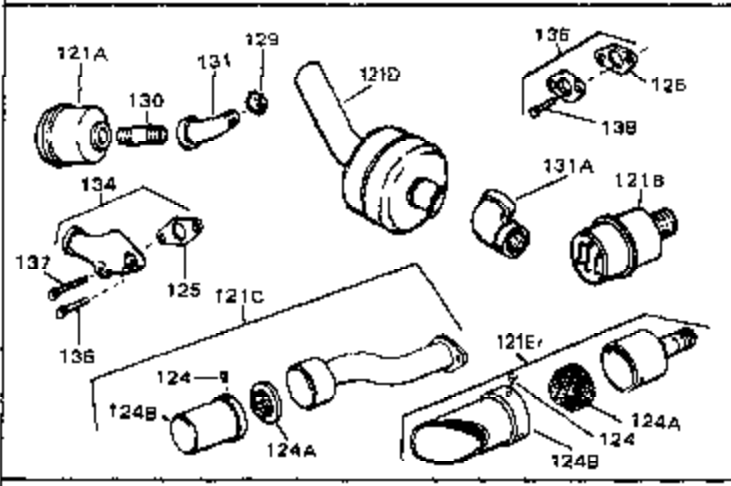

Ref #	Part Number	Qty	Description
35	26073	0	Washer, Connecting rod bolt
35	650570	0	Washer, Flat
35	650691	0	Washer, Flat
36	650694A	0	Screw, Hex flange hd., 5/16-18 x 2
36	650695A	0	Screw, Hex flange hd., 5/16-18 x 2-1/4
36	650697A	0	Screw, Hex flange hd., 5/16-18 x 2-1/2
38	27896	0	Gasket, Breather cover
43	27627	0	Tube, Breather
81	28820	0	Screw
81	30196	0	Screw
81	650521	0	Screw
82	27272	0	Gasket, Air cleaner
86A	34697	0	Elbow, Air cleaner
89A	730128	0	Cleaner Assy., Air
111	33167	0	Bracket, Lower fuel tank
112B	33166A	0	Bracket, Upper fuel tank
113A	650665	0	Screw
113	650561	0	Screw
117B	33053	0	Valve, Fuel strainer & shut-off
121C	391006	0	Muffler
121E	391026	0	Muffler
124A	33171	0	Screen, Muffler
124B	33185	0	Cover & Tube, Muffler
124	650578	0	Screw
125	27930	0	Gasket, Exhaust
134	31288	0	Muffler Adapter Kit
135	730130	0	Muffler Adapter Kit
136	6021A	0	Screw, Hex flange hd., 5/16-18 x 1-1/2
137	650697A	0	Screw, Hex flange hd., 5/16-18 x 2-1/2
138	30196	0	Screw
233	34819	0	Elbow Assy., Air cleaner
234	730561	0	Air Cleaner Kit, Dual Element upright,
273	650687	0	Screw, Pan hd. self-tap, 10-32 x 5/16