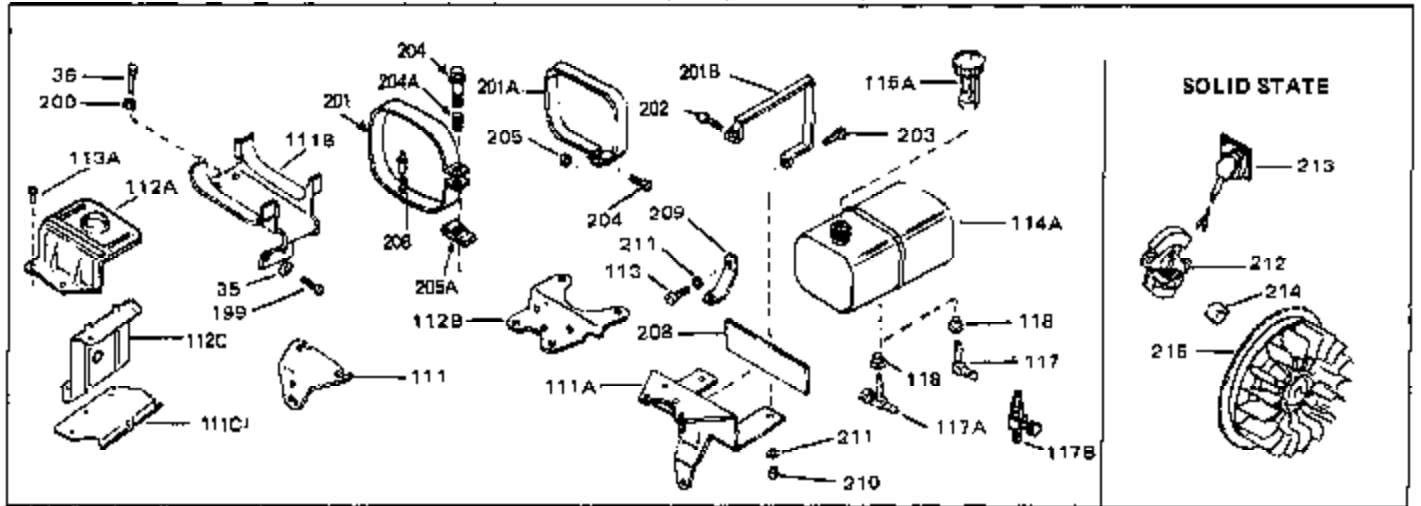

SOLID STATE