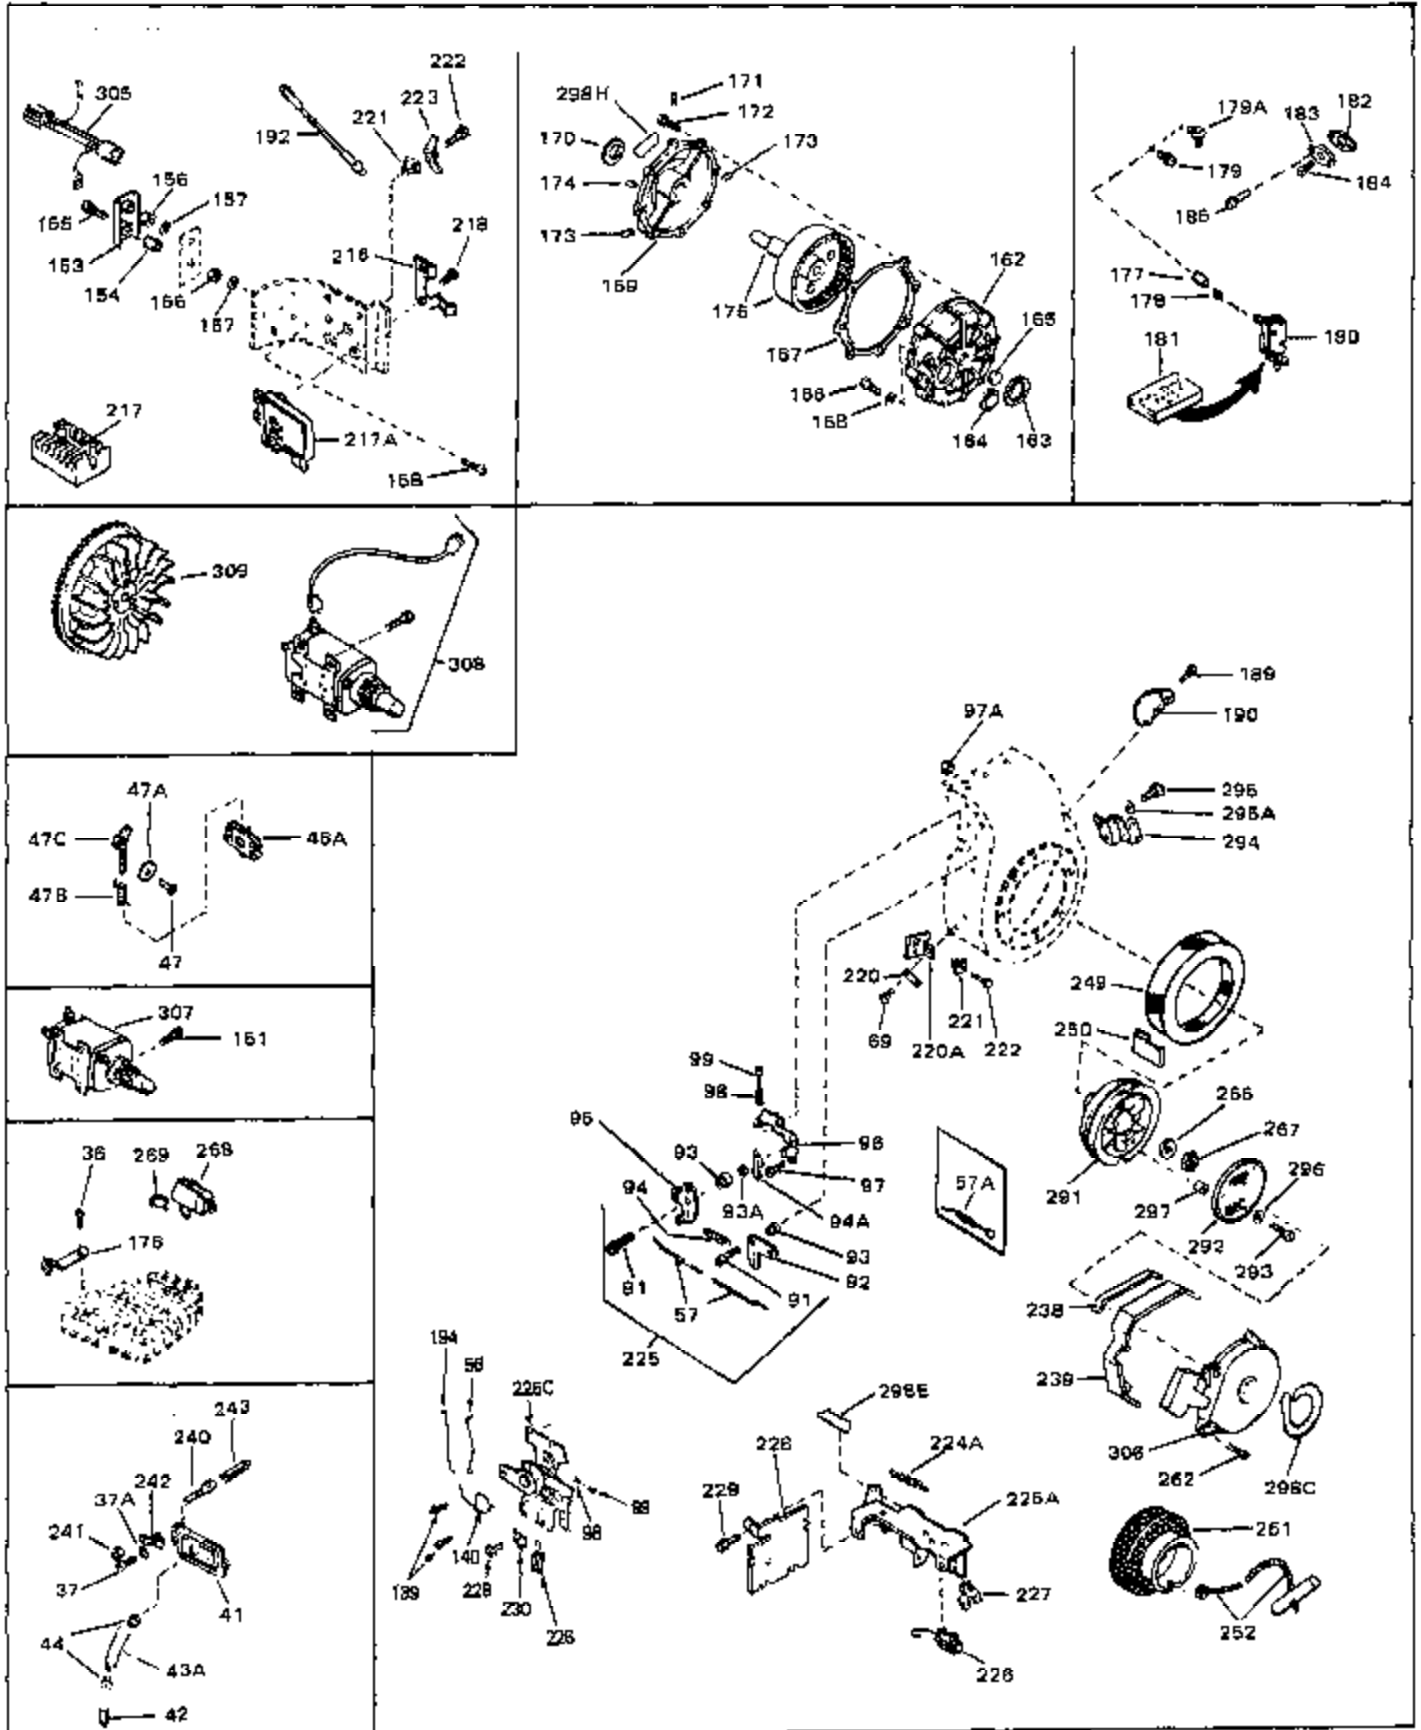

Ref #	Part Number	Qty	Description
36	650694A	0	Screw, Hex flange hd., 5/16-18 x 2
36	650695A	0	Screw, Hex flange hd., 5/16-18 x 2-1/4
36	650697A	0	Screw, Hex flange hd., 5/16-18 x 2-1/2
37	650128	0	Screw
37	650597	0	Screw, Hex washer hd., 10-24 x 5/8
37A	27261	0	Washer, Flat
41	28425	0	Cover, Valve chamber
56	30824	0	Link, Throttle
69	29747A	0	Screw
98	28569	0	Spring, Compression
98	31342	0	Spring, Compression
98	32924	0	Spring, Compression
99	650549	0	Screw
99	650688	0	Screw, Hex hd., 10-32 x 1-5/16" (Drilled
99	29500	0	Screw, Fil. hd. mach., Sems, 8-32 x 3/4
182	32683	0	Gasket, Fuel pump
183	32955	0	Cover, Fuel pump pad
184	9556	0	Plug, Oil drain (Sq. hd. pipe, 1/8-27)
185	30688	0	Screw, Hex hd. Sems, 1/4-20 x 1/2
189	650736	0	Screw
190	33013	0	Cover, Starter bubble
220A	34126	0	Bracket, Grommet mounting
221	28545	0	Grommet, Plastic
222	650643	0	Screw
224A	30826	0	Spring, Extension
225A	33108A	0	Control Assy., Speed (Remote Snow King)
225	730152	0	Control Assy., Speed
227	33177	0	Terminal
229	28942	0	Screw
230	27793	0	Clip, Conduit
238	32576	0	Seal, Snow guard
239	34127	0	Guard, Starter
262	29716	0	Screw
266	650815	0	Washer, Belleville
267	8115	0	Nut, Hex
305	33018	0	Harness, Adapter
306	590473	0	Starter, Rewind
308	32386	0	Starter Motor Kit (110-120 Volt)
308	32901	0	Starter Motor Kit (110-120 Volt)
308	33328	0	Starter Motor Kit (110-120 Volt)
308	33328A	0	Starter Motor Kit (110-120 Volt)
308	33518	0	Starter Motor Kit (110-120 Volt)
308	33518A	0	Starter Motor Kit (110-120 Volt)
308	33518B	0	Starter Motor Kit (110-120 Volt)
309	30811A	0	Flywheel