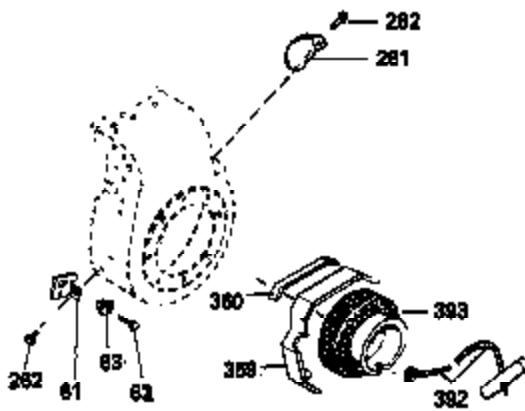

Ref #	Part Number	Qty	Description
370A	550223	1	Logo Decal
370C	33962	1	Throttle Decal
380	632230	1	Carburetor (Incl. 184)
390	590420	1	Rewind Starter
400	33235A	1	* Gasket Set (Incl. items marked PK i n notes) Incl. part #'s 27272A (2), 27896A (2), 27913A (1), 27915A (2), 28938C (1), 29673 (1), 30684 (1), 31688A (1), 33355A (1), 35865 (1)
420	730225	1	SAE 30 4-Cycle Engine Oil (Quart)
453	29538	1	Engine Mounting Base
454	650542	4	Screw, 5/16-18 x 3/4"