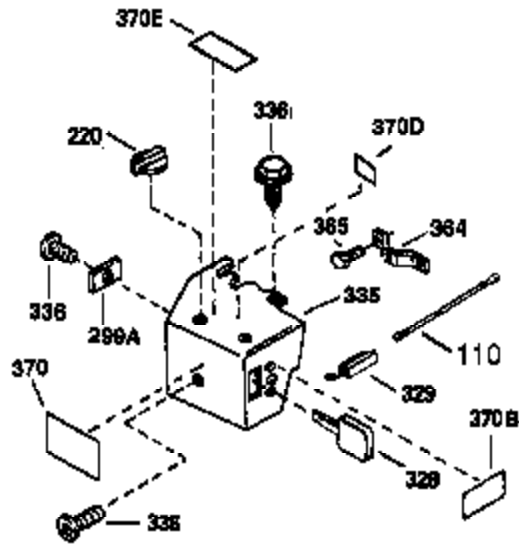

Ref #	Part Number	Qty	Description
370A	550223	1	Logo Decal
370C	33962	1	Throttle Decal
380	632230	1	Carburetor (Incl. 184)
390	590420	1	Rewind Starter
400	33235A	1	* Gasket Set (Incl. items marked PK i n notes) Incl. part #'s 27272A (2), 27896A (2), 27913A (1), 27915A (2), 28938C (1), 29673 (1), 30684 (1), 31688A (1), 33355A (1), 35865 (1)
420	730225	1	SAE 30 4-Cycle Engine Oil (Quart)
453	29538	1	Engine Mounting Base
454	650542	4	Screw, 5/16-18 x 3/4"