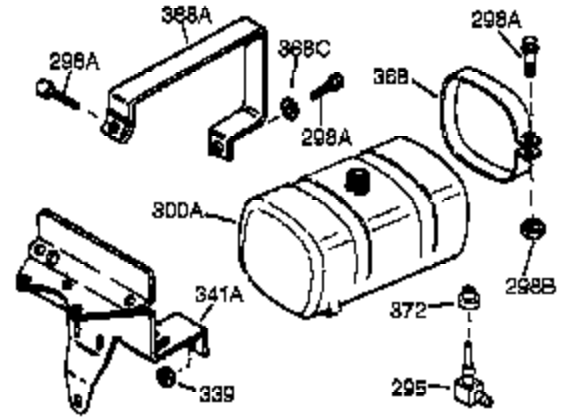

Ref #	Part Number	Qty	Description
	370 36261	1	Instruction Decal
	370A 550223	1	Name Decal
	370C 35703	1	Throttle Decal
	370B 35274	1	Instruction Decal
	380 632230	1	Carburetor (Incl. 184)
	390 590688	1	Rewind Starter
	400 36447	1	* Gasket Set (Incl. items marked PK i n notes) Incl. part #'s 26756 (1), 27272A (1), 27896A (2), 27915A (1), 29673 (1), 30684 (1), 31688A (1), 33629 (1), 34912 (1), 35865 (1), 36445 (1)
	420 730225	1	SAE 30 4-Cycle Engine Oil (Quart)
	453 29538	1	Engine Mounting Base
	454 650542	4	Screw, 5/16-18 x 3/4"

Ref #	Part Number	Qty	Description
23	31793	1	Ball Bearing
32	31792	1	Washer
74	31855	2	Bearing Retainer
172	28425	1	Valve Cover
175	650778	2	Lock Washer
176	650580	2	Lock Nut, 10-24
262	29747B	2	Screw, Torx T-40, 5/16-24 x 21/32"
269	35865	1	* Exhaust Manifold Gasket
277A	30196	1	Screw, 5/16-18 x 3/4"
370C	35703	1	Throttle Decal