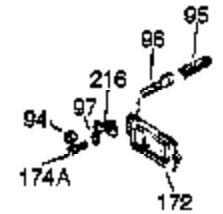

Ref #	Part Number	Qty	Description
	370 36261	1	Instruction Decal
	370A 550223	1	Name Decal
	370C 35703	1	Throttle Decal
	370B 35274	1	Instruction Decal
	380 632230	1	Carburetor (Incl. 184)
	390 590688	1	Rewind Starter
	400 36447	1	* Gasket Set (Incl. items marked PK i n notes) Incl. part #'s 26756 (1), 27272A (1), 27896A (2), 27915A (1), 29673 (1), 30684 (1), 31688A (1), 33629 (1), 34912 (1), 35865 (1), 36445 (1)
	420 730225	1	SAE 30 4-Cycle Engine Oil (Quart)
	453 29538	1	Engine Mounting Base
	454 650542	4	Screw, 5/16-18 x 3/4"

Ref #	Part Number	Qty	Description
23	31793	1	Ball Bearing
32	31792	1	Washer
74	31855	2	Bearing Retainer
172	28425	1	Valve Cover
175	650778	2	Lock Washer
176	650580	2	Lock Nut, 10-24
262	29747B	2	Screw, Torx T-40, 5/16-24 x 21/32"
269	35865	1	* Exhaust Manifold Gasket
277A	30196	1	Screw, 5/16-18 x 3/4"
370C	35703	1	Throttle Decal