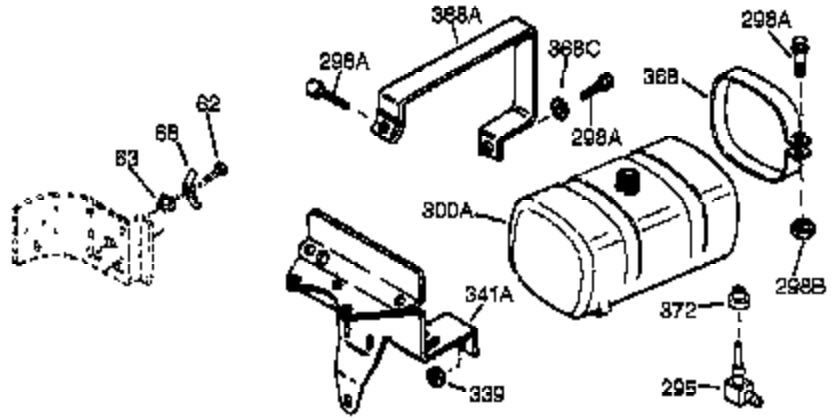

Ref #	Part Number	Qty	Description
370K	36695	1	Starter Decal
370C	35703	1	Throttle Decal
370B	35274	1	Instruction Decal
380	632230	1	Carburetor (Incl. 184)
390	590732	1	Rewind Starter (Note: This engine could have been built with 590738 starter. Refer to the design of the rope pulley strength ribs for part identification. Individual starter parts do not interchange.)
400	36447	1	* Gasket Set (Incl. items marked PK in notes) Incl. part #'s 26756 (1), 27272A (1), 27896A (2), 27915A (1), 29673 (1), 30684 (1), 31688A (1), 33629 (1), 34912 (1), 35865 (1), 36445 (1)
420	730225	1	SAE 30 4-Cycle Engine Oil (Quart)
453	29538	1	Engine Mounting Base
454	650542	4	Screw, 5/16-18 x 3/4"