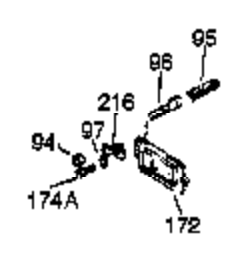

**OPTIONAL 110-120
VOLT STARTER
MOTOR KIT**