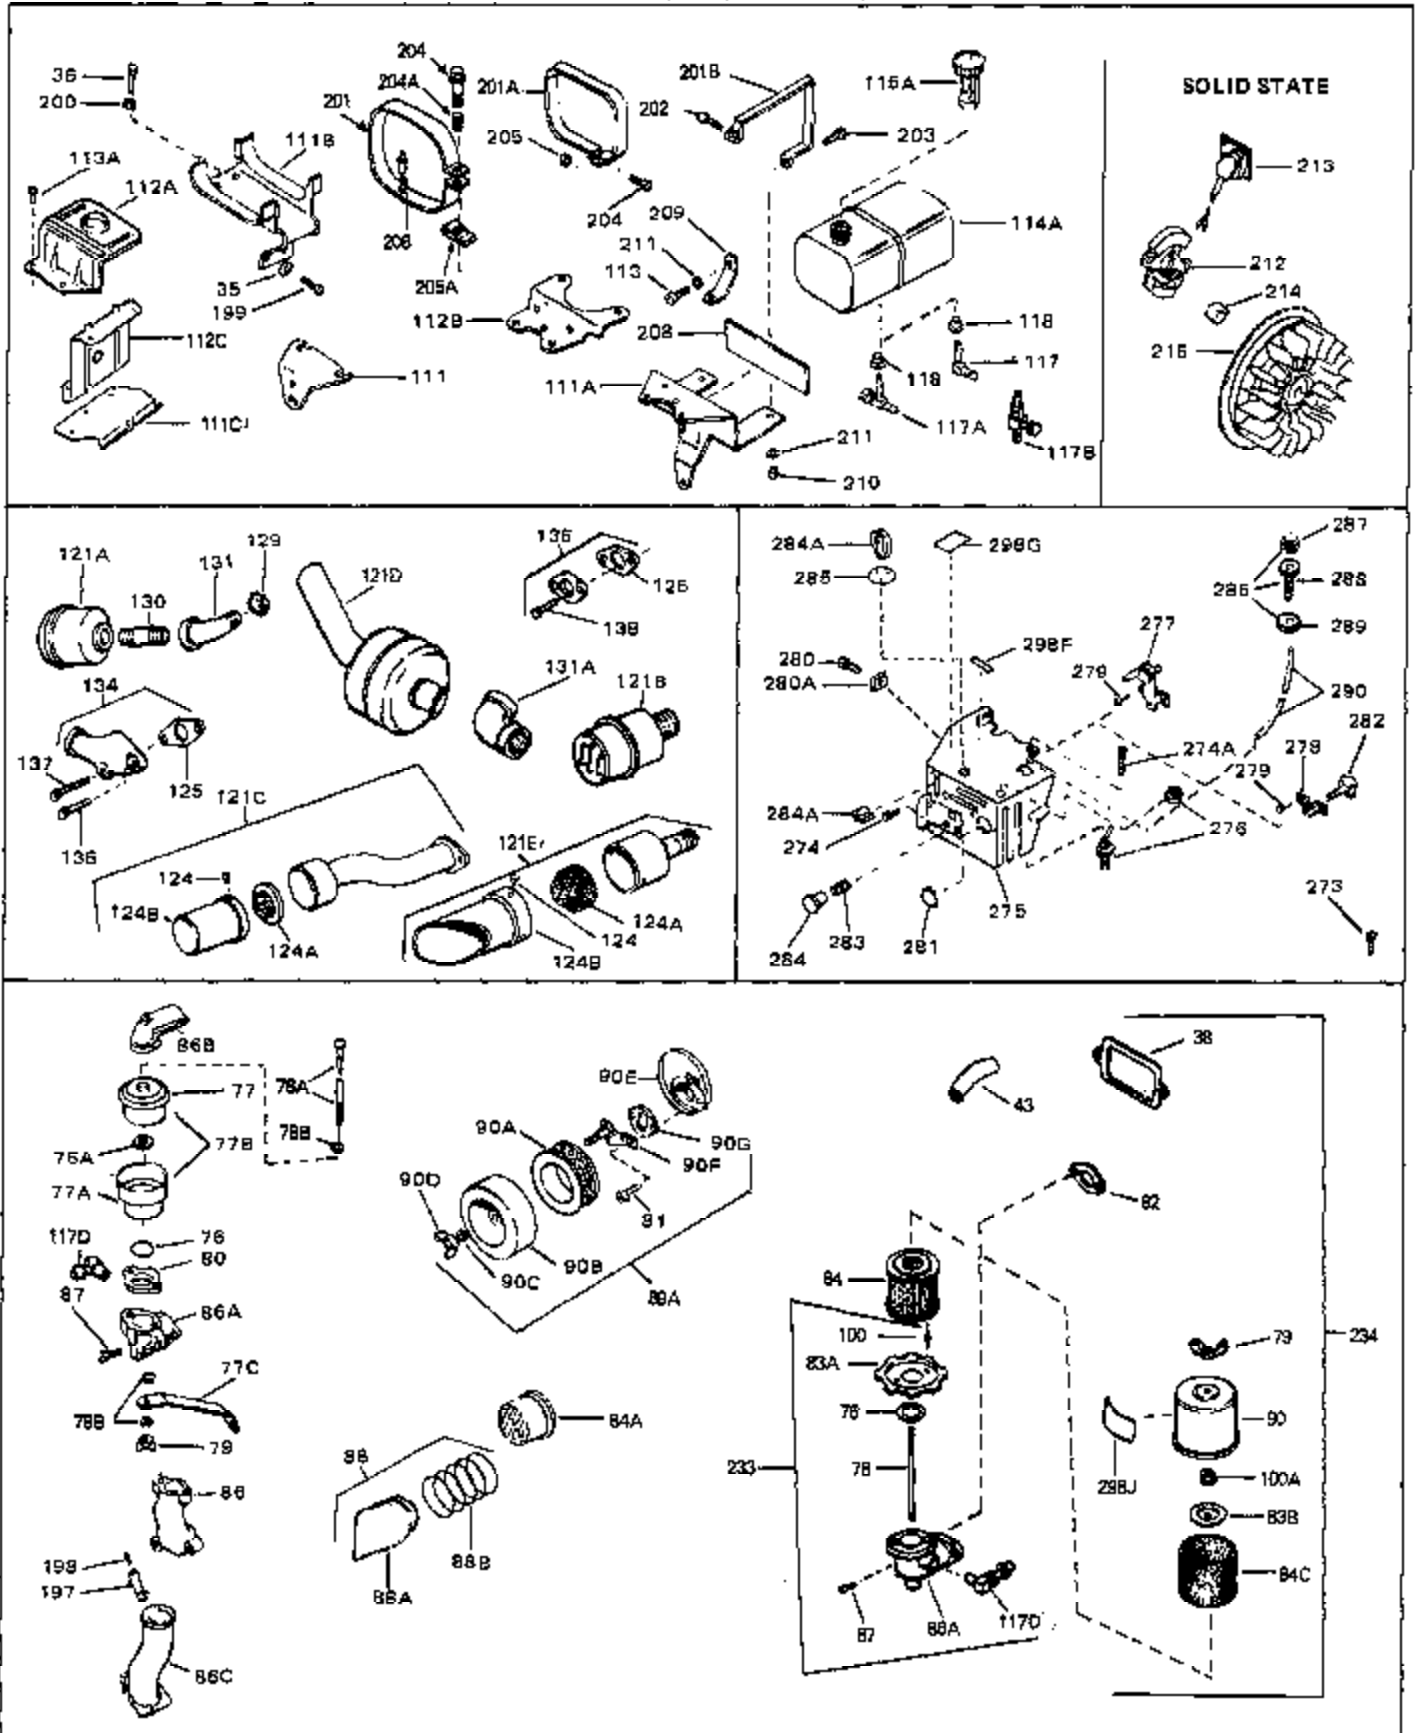

Ref #	Part Number	Qty	Description
35	26073	0	Washer, Connecting rod bolt
35	650570	0	Washer, Flat
35	650691	0	Washer, Flat
36	650694A	0	Screw, Hex flange hd., 5/16-18 x 2
36	650695A	0	Screw, Hex flange hd., 5/16-18 x 2-1/4
36	650697A	0	Screw, Hex flange hd., 5/16-18 x 2-1/2
38	27896	0	Gasket, Breather cover
43	27627	0	Tube, Breather
81	28820	0	Screw
81	30196	0	Screw
81	650521	0	Screw
86A	34697	0	Elbow, Air cleaner
89A	730128	0	Cleaner Assy., Air
113	650561	0	Screw
113A	650665	0	Screw
117B	33053	0	Valve, Fuel strainer & shut-off
121E	391026	0	Muffler
124B	33185	0	Cover & Tube, Muffler
124	650578	0	Screw
124A	33171	0	Screen, Muffler
125	27930	0	Gasket, Exhaust
134	31288	0	Muffler Adapter Kit
135	730130	0	Muffler Adapter Kit
136	6021A	0	Screw, Hex flange hd., 5/16-18 x 1-1/2
137	650697A	0	Screw, Hex flange hd., 5/16-18 x 2-1/2
138	30196	0	Screw
233	34819	0	Elbow Assy., Air cleaner
234	730561	0	Air Cleaner Kit, Dual Element upright,
273	650687	0	Screw, Pan hd. self-tap, 10-32 x 5/16
274A	650765	0	Screw, Hex washer hd. self-drilling, 10-32 x
274	650257	0	Screw, Pan hd. Sems, 8-32 x 5/16
275	34217	0	Cover, Carburetor
278	32398	0	Bracket, Choke
279	28820	0	Screw
280	650760	0	Screw
280A	650764	0	"U" Clip Nut
281	31291	0	Plug, Cover
284A	32410	0	Knob, Speed control
285	34132	0	Plate, Choke indicator
286	32182	0	Primer Assy.
287	32183	0	Bulb, Primer
288	32184	0	Body, Primer
289	32312	0	Retainer, Primer bulb
290	32180B	0	Line, Primer
298F	34133	0	Decal, Choke
298F	34144	0	Decal, "Primer" (Bilingual)
298G	34129	0	Decal, "Warning"