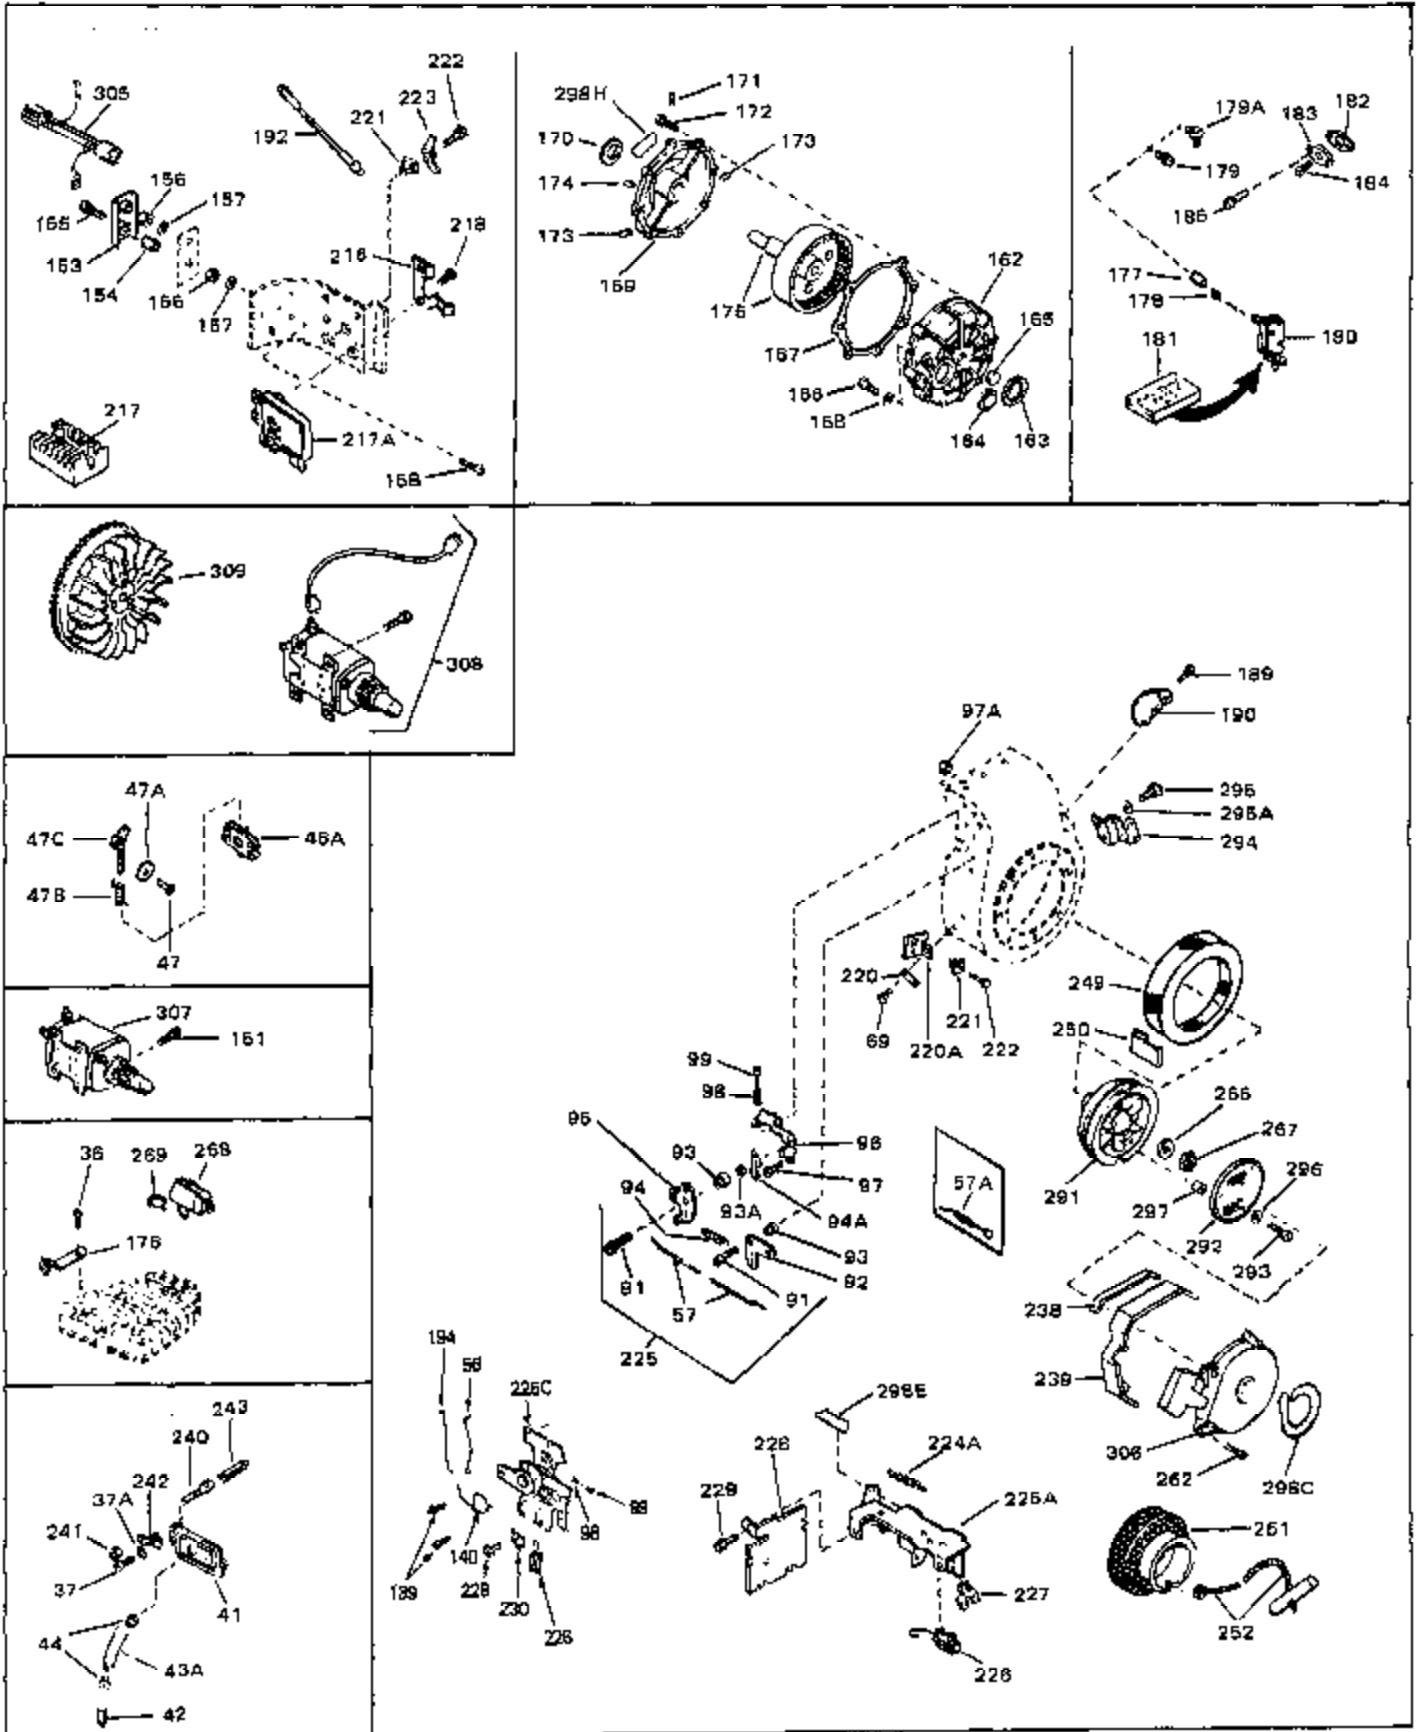

Ref #	Part Number	Qty	Description
36	650694A	0	Screw, Hex flange hd., 5/16-18 x 2
36	650695A	0	Screw, Hex flange hd., 5/16-18 x 2-1/4
36	650697A	0	Screw, Hex flange hd., 5/16-18 x 2-1/2
37	650128	0	Screw
37	650597	0	Screw, Hex washer hd., 10-24 x 5/8
37A	27261	0	Washer, Flat
41	28425	0	Cover, Valve chamber
56	30824	0	Link, Throttle
69	29747A	0	Screw
98	28569	0	Spring, Compression
98	31342	0	Spring, Compression
98	32924	0	Spring, Compression
99	650688	0	Screw, Hex hd., 10-32 x 1-5/16" (Drilled
99	29500	0	Screw, Fil. hd. mach., Sems, 8-32 x 3/4
99	650549	0	Screw
182	32683	0	Gasket, Fuel pump
183	32955	0	Cover, Fuel pump pad
184	9556	0	Plug, Oil drain (Sq. hd. pipe, 1/8-27)
185	30688	0	Screw, Hex hd. Sems, 1/4-20 x 1/2
189	650736	0	Screw
190	33013	0	Cover, Starter bubble
220A	34126	0	Bracket, Grommet mounting
221	28545	0	Grommet, Plastic
222	650643	0	Screw
224A	30826	0	Spring, Extension
225A	33108A	0	Control Assy., Speed (Remote Snow King)
225	730152	0	Control Assy., Speed
227	33177	0	Terminal
229	28942	0	Screw
230	27793	0	Clip, Conduit
238	32576	0	Seal, Snow guard
239	34127	0	Guard, Starter
262	29716	0	Screw
266	650815	0	Washer, Belleville
267	8115	0	Nut, Hex
305	33018	0	Harness, Adapter
306	590473	0	Starter, Rewind
308	32386	0	Starter Motor Kit (110-120 Volt)
308	32901	0	Starter Motor Kit (110-120 Volt)
308	33328	0	Starter Motor Kit (110-120 Volt)
308	33328A	0	Starter Motor Kit (110-120 Volt)
308	33518	0	Starter Motor Kit (110-120 Volt)
308	33518A	0	Starter Motor Kit (110-120 Volt)
308	33518B	0	Starter Motor Kit (110-120 Volt)
309	30811A	0	Flywheel