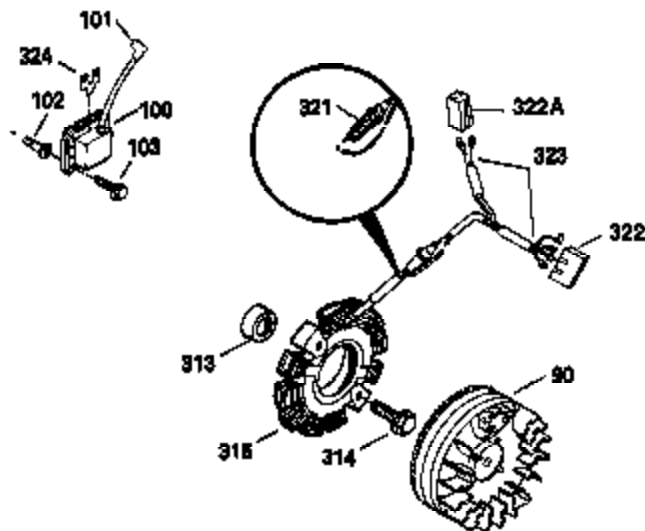

**ADD-ON ALTERNATOR
 AC LIGHTING OR DC CHARGING**

730571
 Can be used on H50-60 with
 stamped steel starter.

**STANDARD POINT
 IGNITION**

SOLID STATE

Ref #	Part Number	Qty	Description
90	611088	1	Flywheel
100	34443A	1	Solid State Ignition
101	610118	1	Spark Plug Cover
102	650872	2	Solid State Mounting Stud
103	650814	2	Screw, Torx T-15, 10-24 x 1"
172	28425	1	Valve Cover
173	35350	1	Breather Tube
239	27272A	1	* Air Cleaner Gasket
242	31691	1	Air Cleaner Bracket
245	31700	1	Air Cleaner Filter
297	650168	2	Washer
313	35189	1	Spacer
314	650873	2	Screw, 1/4-20 x 3/4"
315	611097	1	Alternator Coil (7 Amp DC)(Incl.322,3 22A,323)
322A	610921	1	Connector Body
322	610824	1	Connector Body
323	610922	1	Terminal