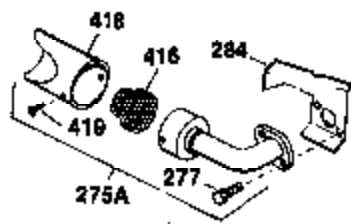

OPTIONAL SPARK ARREST MUFFLER