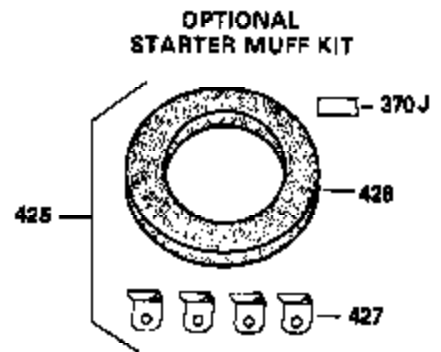

OPTIONAL 110-120
VOLT STARTER
MOTOR KIT

OPTIONAL SPARK ARREST
MUFFLER

Ref #	Part Number	Qty	Description
23	31793	1	Ball Bearing
32	31792	1	Washer
74	31855	2	Bearing Retainer
94	33450	1	Lock Nut, 10-32
95	30886A	1	Extension Spring
96	30845A	1	R.P.M. Adjusting Bolt
110	31582	1	Ground Wire
172	28425	1	Valve Cover
175	650778	2	Lock Washer
176	650580	2	Lock Nut, 10-24
242	31691	1	Air Cleaner Bracket
262	29747B	2	Screw, Torx T-40, 5/16-24 x 21/32"
291	30962	1	Fuel Line
295	29683	1	Fuel Shut-Off Valve
298A	6201	2	Screw, 1/4-28 x 7/8"
298B	29752	2	Nut & Lock Washer, 1/4-28
366	29574	1	Muffler Elbow
367	32862	1	Nut
368	31697	2	Fuel Tank Strap
368C	650168	2	Washer
370B	35274	1	Instruction Decal
370	34346	1	Instruction Decal

**ADD-ON ALTERNATOR
 AC LIGHTING OR DC CHARGING**

**OPTIONAL
 STARTER MUFF KIT**
 730571
 Can be used on H50-60 with
 stamped steel starter.

SOLID STATE

Ref #	Part Number	Qty	Description
90	611088	1	Flywheel
100	34443A	1	Solid State Ignition
101	610118	1	Spark Plug Cover
102	650872	2	Solid State Mounting Stud
103	650814	2	Screw, Torx T-15, 10-24 x 1"
172	28425	1	Valve Cover
173	35350	1	Breather Tube
239	27272A	1	* Air Cleaner Gasket
242	31691	1	Air Cleaner Bracket
245	31700	1	Air Cleaner Filter
291	30962	1	Fuel Line
313	35189	1	Spacer
314	650873	2	Screw, 1/4-20 x 3/4"
315	611097	1	Alternator Coil (7 Amp)(Incl. 322,322 A & 323)
322	610922	1	Connector Body
322A	610824	1	Connector Body
323	610922	1	Terminal