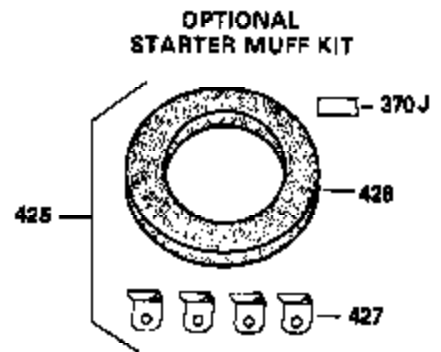

OPTIONAL 110-120
VOLT STARTER
MOTOR KIT

OPTIONAL SPARK ARREST
MUFFLER

Ref #	Part Number	Qty	Description
23	31793	1	Ball Bearing
32	31792	1	Washer
74	31855	2	Bearing Retainer
94	33450	1	Lock Nut, 10-32
95	30886A	1	Extension Spring
96	30845A	1	R.P.M. Adjusting Bolt
110	31582	1	Ground Wire
172	28425	1	Valve Cover
175	650778	2	Lock Washer
176	650580	2	Lock Nut, 10-24
242	31691	1	Air Cleaner Bracket
262	29747B	2	Screw, Torx T-40, 5/16-24 x 21/32"
291	30962	1	Fuel Line
295	29683	1	Fuel Shut-Off Valve
298B	29752	2	Nut & Lock Washer, 1/4-28
298A	6201	2	Screw, 1/4-28 x 7/8"
339	650168	2	Washer
366	29574	1	Muffler Elbow
367	32862	1	Nut
368	31697	2	Fuel Tank Strap
370	34346	1	Instruction Decal
370B	35274	1	Instruction Decal

**ADD-ON ALTERNATOR
 AC LIGHTING OR DC CHARGING**

**OPTIONAL
 STARTER MUFF KIT**
 730571
 Can be used on H50-60 with
 stamped steel starter.

SOLID STATE

Ref #	Part Number	Qty	Description
90	611088	1	Flywheel (W/Ring Gear)
100	34443A	1	Solid State Ignition
101	610118	1	Spark Plug Cover
102	650872	2	Solid State Mounting Stud
103	650814	2	Screw, Torx T-15, 10-24 x 1"
172	28425	1	Valve Cover
173	35350	1	Breather Tube
239	27272A	1	* Air Cleaner Gasket
242	31691	1	Air Cleaner Bracket
245	31700	1	Air Cleaner Filter
291	30962	1	Fuel Line
313A	35189	1	Spacer
314	650873	2	Screw, 1/4-20 x 3/4"
315	611097	1	Alternator Coil (7 Amp DC)(Incl.322,3 22A,323)
322	610921	1	Connector Body
322A	610824	1	Connector Body
323	610922	1	Terminal