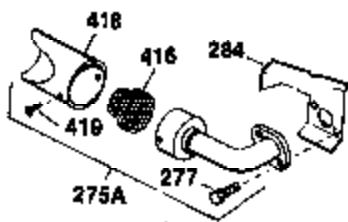

OPTIONAL SPARK ARREST
MUFFLER