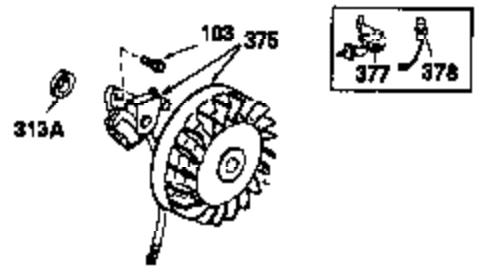

**ADD-ON ALTERNATOR
AC LIGHTING OR DC CHARGING**