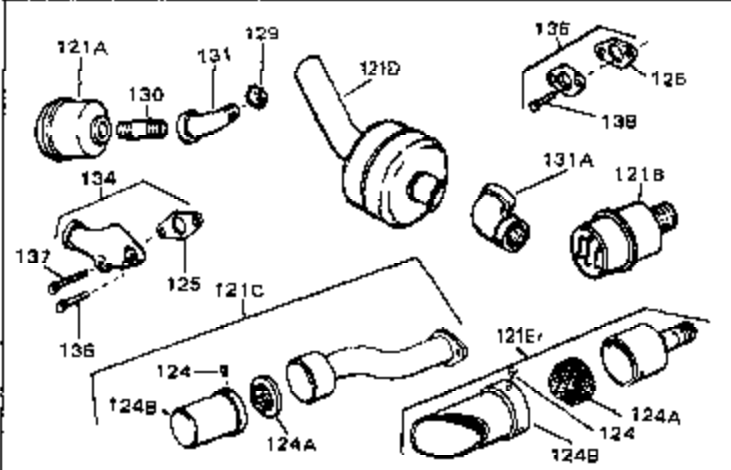

Ref #	Part Number	Qty	Description
35	26073	0	Washer, Connecting rod bolt
35	650570	0	Washer, Flat
35	650691	0	Washer, Flat
36	650694A	0	Screw, Hex flange hd., 5/16-18 x 2
36	650695A	0	Screw, Hex flange hd., 5/16-18 x 2-1/4
36	650697A	0	Screw, Hex flange hd., 5/16-18 x 2-1/2
38	27896	0	Gasket, Breather cover
43	27627	0	Tube, Breather
81	28820	0	Screw
81	30196	0	Screw
81	650521	0	Screw
86A	34697	0	Elbow, Air cleaner
89A	730128	0	Cleaner Assy., Air
113	650561	0	Screw
113A	650665	0	Screw
117B	33053	0	Valve, Fuel strainer & shut-off
121E	391026	0	Muffler
124B	33185	0	Cover & Tube, Muffler
124	650578	0	Screw
124A	33171	0	Screen, Muffler
125	27930	0	Gasket, Exhaust
134	31288	0	Muffler Adapter Kit
135	730130	0	Muffler Adapter Kit
136	6021A	0	Screw, Hex flange hd., 5/16-18 x 1-1/2
137	650697A	0	Screw, Hex flange hd., 5/16-18 x 2-1/2
138	30196	0	Screw
233	34819	0	Elbow Assy., Air cleaner
234	730561	0	Air Cleaner Kit, Dual Element upright,
273	650687	0	Screw, Pan hd. self-tap, 10-32 x 5/16
274A	650765	0	Screw, Hex washer hd. self-drilling, 10-32 x
274	650257	0	Screw, Pan hd. Sems, 8-32 x 5/16
275	34217	0	Cover, Carburetor
278	32398	0	Bracket, Choke
279	28820	0	Screw
280	650760	0	Screw
280A	650764	0	"U" Clip Nut
281	31291	0	Plug, Cover
284A	32410	0	Knob, Speed control
285	34132	0	Plate, Choke indicator
286	32182	0	Primer Assy.
287	32183	0	Bulb, Primer
288	32184	0	Body, Primer
289	32312	0	Retainer, Primer bulb
290	32180B	0	Line, Primer
298F	34133	0	Decal, Choke
298F	34144	0	Decal, "Primer" (Bilingual)
298G	34129	0	Decal, "Warning"