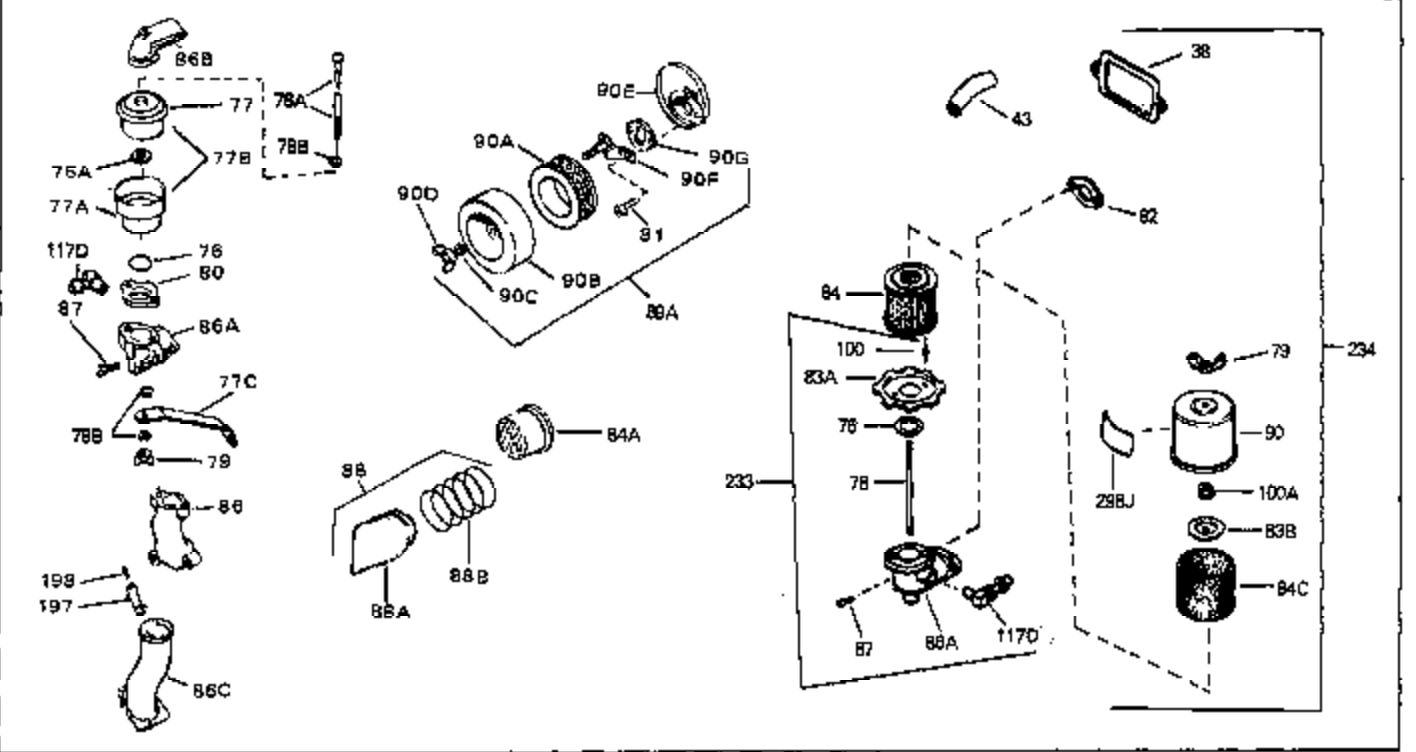

Ref #	Part Number	Qty	Description
119	30962	0	Line, Fuel (Braided 32")
120	26460	0	Clamp, Fuel line
121	32401	0	Muffler
125	27930	0	Gasket, Exhaust
126	30196	0	Screw
127	26073	0	Washer, Connecting rod bolt
128	650694A	0	Screw, Hex flange hd., 5/16-18 x 2
132	650139	0	Screw
132	650548	0	Screw, Hex washer hd., 8-32 x 5/16
144	650542	0	Screw, Hex hd. cap, 5/16 18 x 13/16
146	29538	0	Base, Mounting
147	650128	0	Screw
148	30622	0	Extension, Blower housing
186	27275	0	Clip, Hi-tension wire
186	29443	0	Clip, Fuel line
186	33685	0	Clip, Hi-tension wire
193	610118	0	Cover, Spark plug
229	28942	0	Screw
230	27793	0	Clip, Conduit
232	34240	0	Wire, Ground (One female, one double male &
262	29716	0	Screw
264	32125	0	Cup, Starter
265	590417	0	Screen, Starter cup
266	650815	0	Washer, Belleville
267	8115	0	Nut, Hex
298	34374	0	Decal, Instruction
298A	31517	0	Decal, H.P. (5 H.P.)
298A	32173	0	Decal, H.P. (6 H.P.)
298A	33310	0	Decal, Mini-Bike (5 H.P.)
298A	34170	0	Decal, Instruction
298A	34316	0	Decal, Name
299	30547A	0	Contact Assy., Breaker
300	30548B	0	Condenser
301	631021	0	Inlet Needle, Seat & Clip Assy.
303	631927	0	Carburetor
304	610694A	0	Magneto, Tecumseh (w/ring gear for 110 Volt
306	590473	0	Starter, Rewind
310	33235	0	Gasket Set