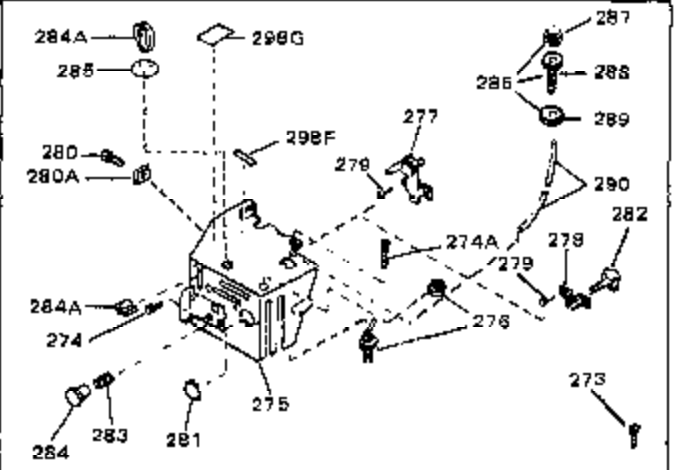

Ref #	Part Number	Qty	Description
35	26073	0	Washer, Connecting rod bolt
35	650570	0	Washer, Flat
35	650691	0	Washer, Flat
36	650694A	0	Screw, Hex flange hd., 5/16-18 x 2
36	650695A	0	Screw, Hex flange hd., 5/16-18 x 2-1/4
36	650697A	0	Screw, Hex flange hd., 5/16-18 x 2-1/2
38	27896	0	Gasket, Breather cover
43	27627	0	Tube, Breather
81	28820	0	Screw
81	30196	0	Screw
81	650521	0	Screw
86A	34697	0	Elbow, Air cleaner
89A	730128	0	Cleaner Assy., Air
113	650561	0	Screw
113A	650665	0	Screw
117B	33053	0	Valve, Fuel strainer & shut-off
121E	391026	0	Muffler
124B	33185	0	Cover & Tube, Muffler
124	650578	0	Screw
124A	33171	0	Screen, Muffler
125	27930	0	Gasket, Exhaust
134	31288	0	Muffler Adapter Kit
135	730130	0	Muffler Adapter Kit
136	6021A	0	Screw, Hex flange hd., 5/16-18 x 1-1/2
137	650697A	0	Screw, Hex flange hd., 5/16-18 x 2-1/2
138	30196	0	Screw
233	34819	0	Elbow Assy., Air cleaner
234	730561	0	Air Cleaner Kit, Dual Element upright,
273	650687	0	Screw, Pan hd. self-tap, 10-32 x 5/16
274A	650765	0	Screw, Hex washer hd. self-drilling, 10-32 x
274	650257	0	Screw, Pan hd. Sems, 8-32 x 5/16
275	34217	0	Cover, Carburetor
278	32398	0	Bracket, Choke
279	28820	0	Screw
280	650760	0	Screw
280A	650764	0	"U" Clip Nut
281	31291	0	Plug, Cover
284A	32410	0	Knob, Speed control
285	34132	0	Plate, Choke indicator
286	32182	0	Primer Assy.
287	32183	0	Bulb, Primer
288	32184	0	Body, Primer
289	32312	0	Retainer, Primer bulb
290	32180B	0	Line, Primer
298F	34133	0	Decal, Choke
298F	34144	0	Decal, "Primer" (Bilingual)
298G	34129	0	Decal, "Warning"