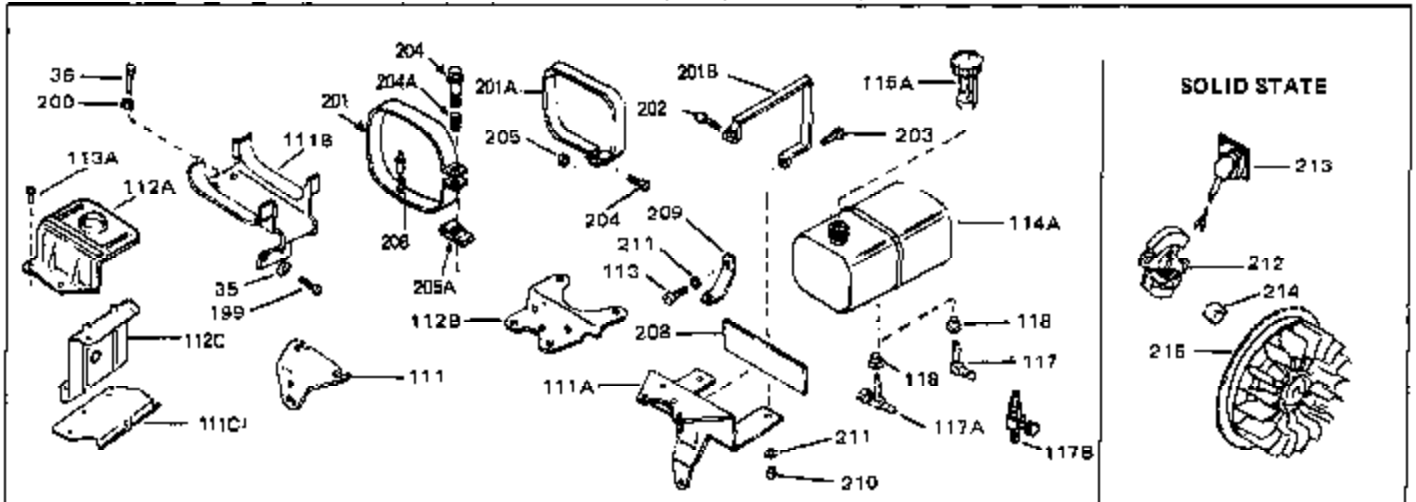

Ref #	Part Number	Qty	Description
35	26073	0	Washer, Connecting rod bolt
35	650570	0	Washer, Flat
35	650691	0	Washer, Flat
36	650694A	0	Screw, Hex flange hd., 5/16-18 x 2
36	650695A	0	Screw, Hex flange hd., 5/16-18 x 2-1/4
36	650697A	0	Screw, Hex flange hd., 5/16-18 x 2-1/2
38	27896	0	Gasket, Breather cover
43	27627	0	Tube, Breather
81	28820	0	Screw
81	30196	0	Screw
81	650521	0	Screw
86A	34697	0	Elbow, Air cleaner
89A	730128	0	Cleaner Assy., Air
113	650561	0	Screw
113A	650665	0	Screw
117B	33053	0	Valve, Fuel strainer & shut-off
121E	391026	0	Muffler
124B	33185	0	Cover & Tube, Muffler
124	650578	0	Screw
124A	33171	0	Screen, Muffler
125	27930	0	Gasket, Exhaust
134	31288	0	Muffler Adapter Kit
135	730130	0	Muffler Adapter Kit
136	6021A	0	Screw, Hex flange hd., 5/16-18 x 1-1/2
137	650697A	0	Screw, Hex flange hd., 5/16-18 x 2-1/2
138	30196	0	Screw
233	34819	0	Elbow Assy., Air cleaner
234	730561	0	Air Cleaner Kit, Dual Element upright,
273	650687	0	Screw, Pan hd. self-tap, 10-32 x 5/16
274A	650765	0	Screw, Hex washer hd. self-drilling, 10-32 x
274	650257	0	Screw, Pan hd. Sems, 8-32 x 5/16
275	34217	0	Cover, Carburetor
278	32398	0	Bracket, Choke
279	28820	0	Screw
280	650760	0	Screw
280A	650764	0	"U" Clip Nut
281	31291	0	Plug, Cover
284A	32410	0	Knob, Speed control
285	34132	0	Plate, Choke indicator
286	32182	0	Primer Assy.
287	32183	0	Bulb, Primer
288	32184	0	Body, Primer
289	32312	0	Retainer, Primer bulb
290	32180B	0	Line, Primer
298F	34133	0	Decal, Choke
298F	34144	0	Decal, "Primer" (Bilingual)
298G	34129	0	Decal, "Warning"