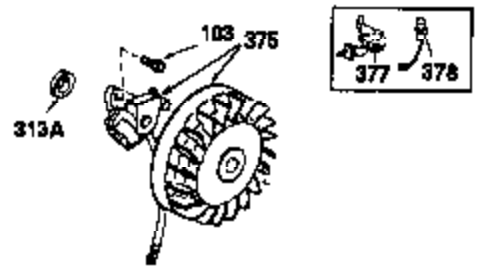

**ADD-ON ALTERNATOR
AC LIGHTING OR DC CHARGING**