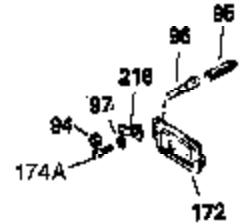

OPTIONAL 110-120
VOLT STARTER
MOTOR KIT