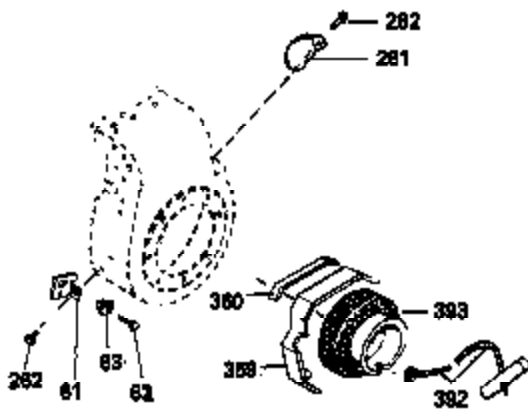

Ref #	Part Number	Qty	Description
400	33235A	1	* Gasket Set (Incl. items marked PK i n notes) Incl. part #'s 27272A (2), 27896A (2), 27913A (1), 27915A (2), 28938C (1), 29673 (1), 30684 (1), 31688A (1), 33355A (1), 35865 (1)
420	730225	1	SAE 30 4-Cycle Engine Oil (Quart)
453	29538	1	Engine Mounting Base
454	650542	4	Screw, 5/16-18 x 3/4"