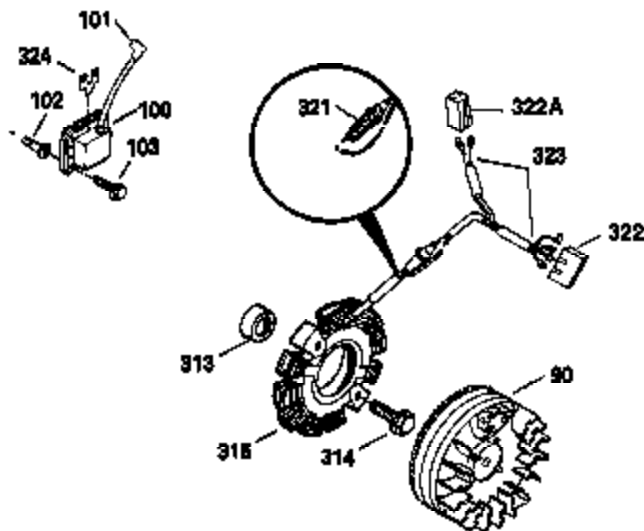

SOLID STATE