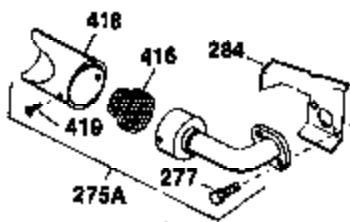

OPTIONAL SPARK ARREST
MUFFLER