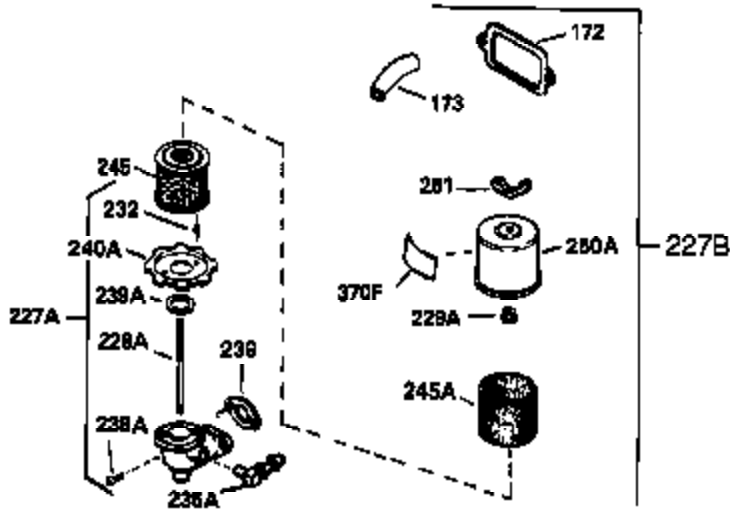

**ADD-ON ALTERNATOR
AC LIGHTING OR DC CHARGING**