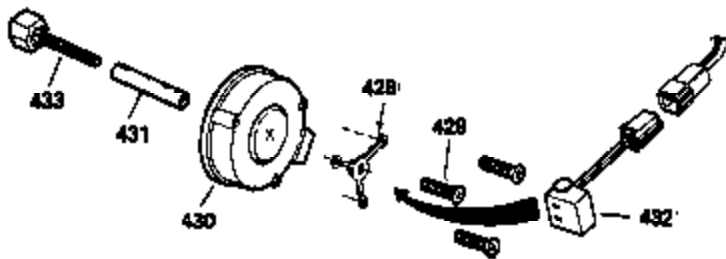

**ADD-ON ALTERNATOR
AC LIGHTING OR DC CHARGING**