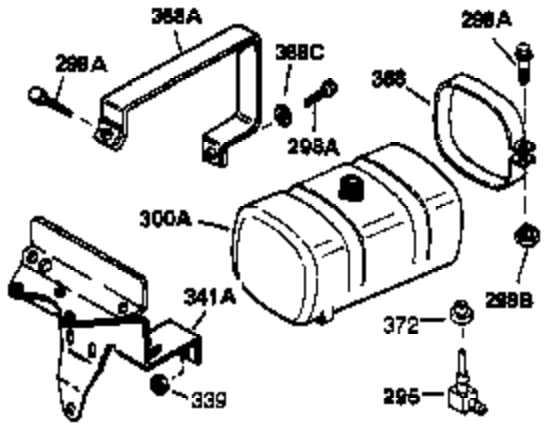

Ref #	Part Number	Qty	Description
400	33235A	1	* Gasket Set (Incl. items marked PK i n notes) Incl. part #'s 27272A (2), 27896A (2), 27913A (1), 27915A (2), 28938C (1), 29673 (1), 30684 (1), 31688A (1), 33355A (1), 35865 (1)
420	730225	1	SAE 30 4-Cycle Engine Oil (Quart)
453	29538	1	Engine Mounting Base
454	650542	4	Screw, 5/16-18 x 3/4"