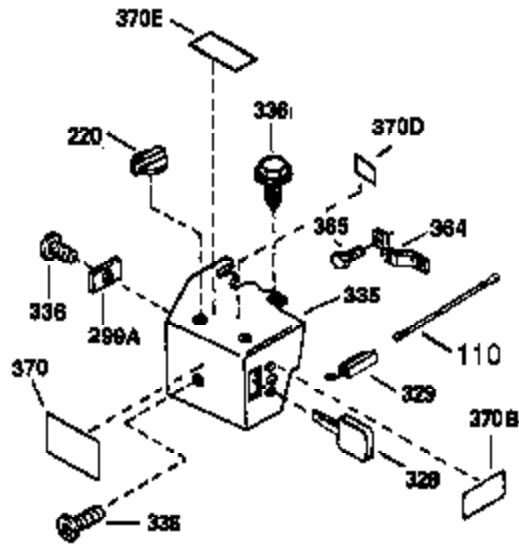

Ref #	Part Number	Qty	Description
400	33235A	1	* Gasket Set (Incl. items marked PK i n notes) Incl. part #'s 27272A (2), 27896A (2), 27913A (1), 27915A (2), 28938C (1), 29673 (1), 30684 (1), 31688A (1), 33355A (1), 35865 (1)
420	730225	1	SAE 30 4-Cycle Engine Oil (Quart)
453	29538	1	Engine Mounting Base
454	650542	4	Screw, 5/16-18 x 3/4"