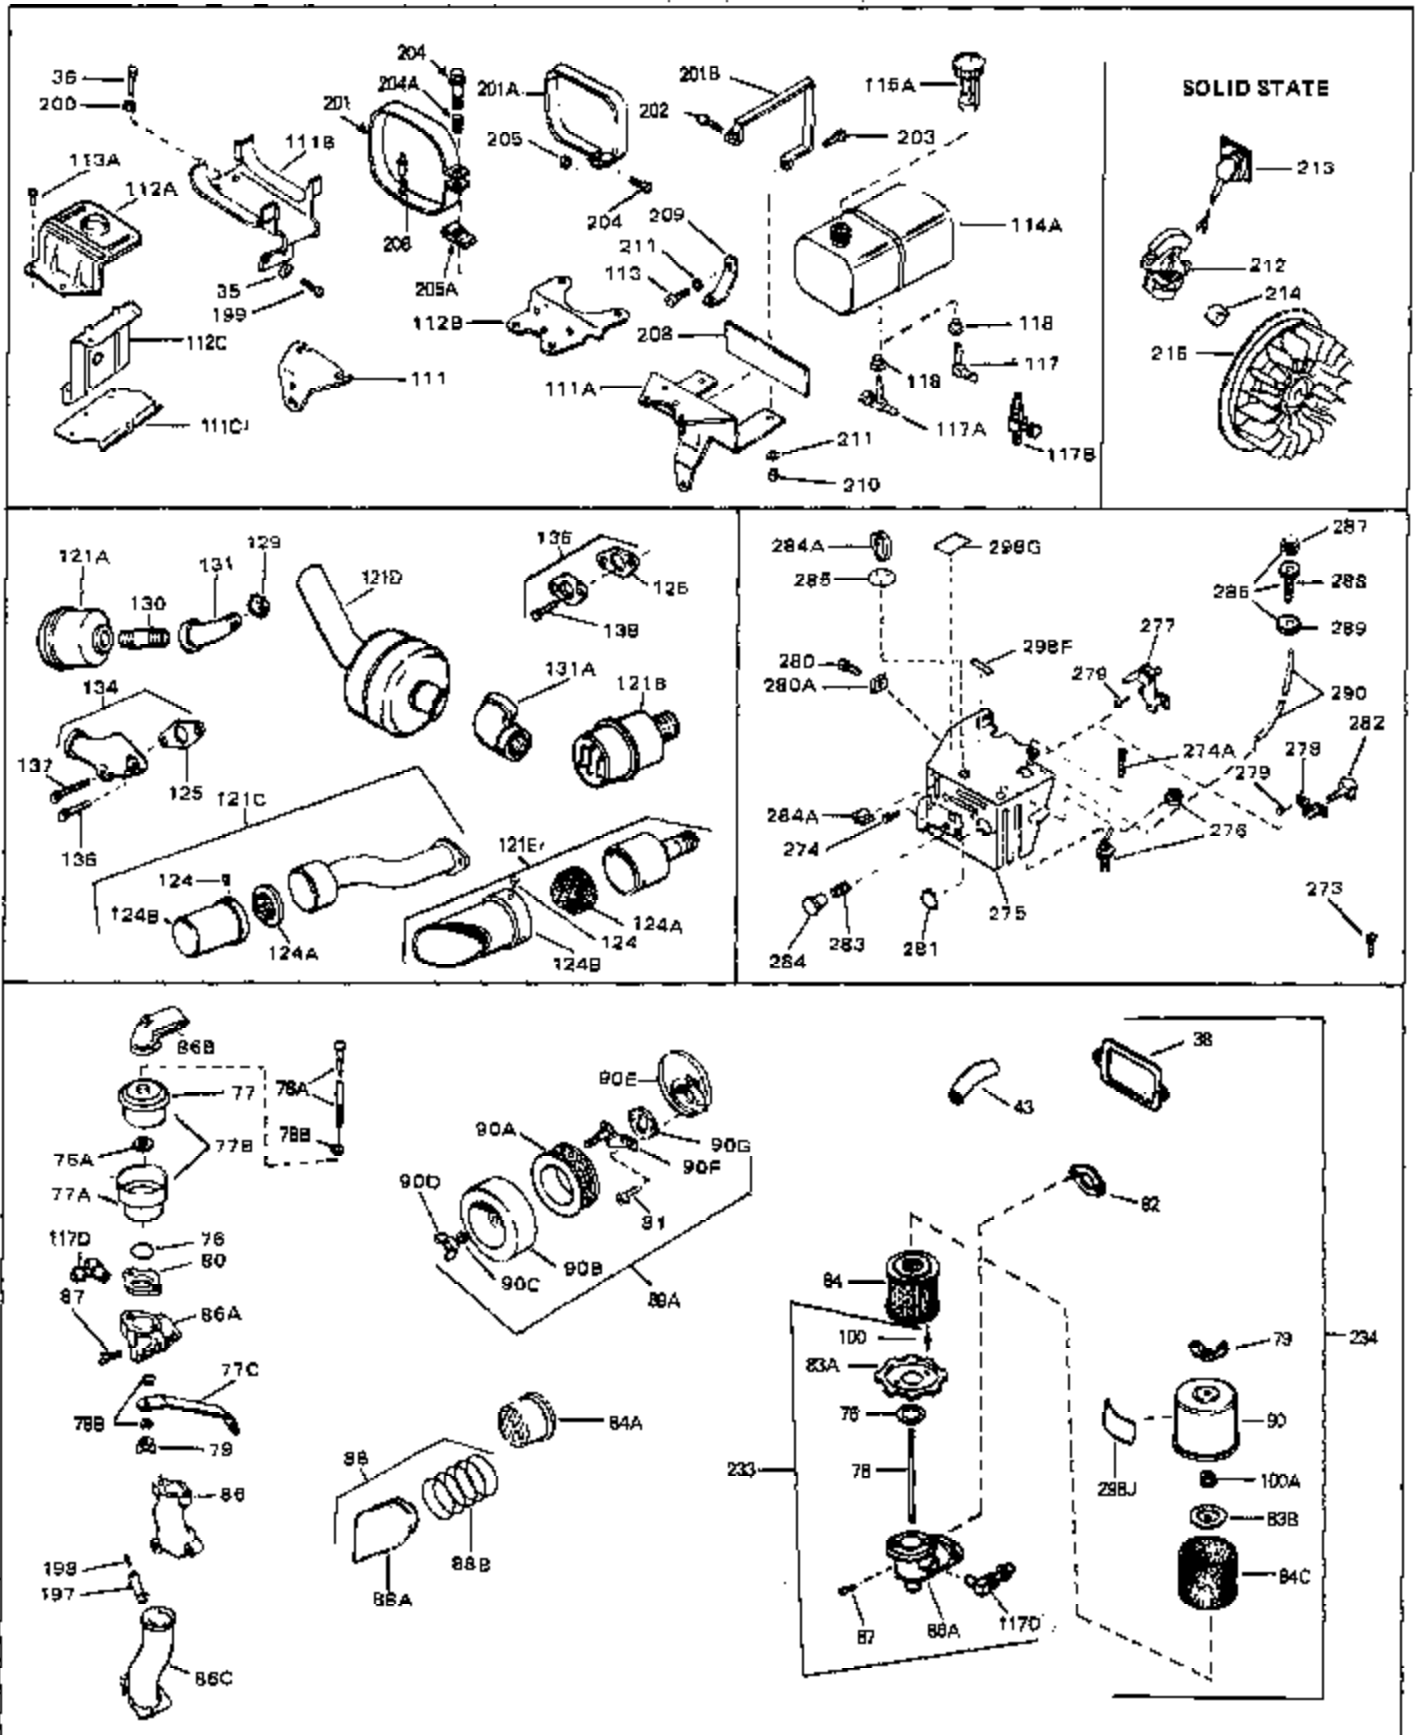

Ref #	Part Number	Qty	Description
35	26073	0	Washer, Connecting rod bolt
35	650570	0	Washer, Flat
35	650691	0	Washer, Flat
36	650694A	0	Screw, Hex flange hd., 5/16-18 x 2
36	650695A	0	Screw, Hex flange hd., 5/16-18 x 2-1/4
36	650697A	0	Screw, Hex flange hd., 5/16-18 x 2-1/2
38	27896	0	Gasket, Breather cover
43	27627	0	Tube, Breather
81	28820	0	Screw
81	30196	0	Screw
81	650521	0	Screw
86A	34697	0	Elbow, Air cleaner
89A	730128	0	Cleaner Assy., Air
113A	650665	0	Screw
113	650561	0	Screw
117B	33053	0	Valve, Fuel strainer & shut-off
121E	391026	0	Muffler
124A	33171	0	Screen, Muffler
124B	33185	0	Cover & Tube, Muffler
124	650578	0	Screw
125	27930	0	Gasket, Exhaust
134	31288	0	Muffler Adapter Kit
135	730130	0	Muffler Adapter Kit
136	6021A	0	Screw, Hex flange hd., 5/16-18 x 1-1/2
137	650697A	0	Screw, Hex flange hd., 5/16-18 x 2-1/2
138	30196	0	Screw
233	34819	0	Elbow Assy., Air cleaner
234	730561	0	Air Cleaner Kit, Dual Element upright,
273	650687	0	Screw, Pan hd. self-tap, 10-32 x 5/16
274	650257	0	Screw, Pan hd. Sems, 8-32 x 5/16
274A	650765	0	Screw, Hex washer hd. self-drilling, 10-32 x
275	34217	0	Cover, Carburetor
278	32398	0	Bracket, Choke
279	28820	0	Screw
280	650760	0	Screw
280A	650764	0	"U" Clip Nut
284A	32410	0	Knob, Speed control
285	34132	0	Plate, Choke indicator
298F	34133	0	Decal, Choke