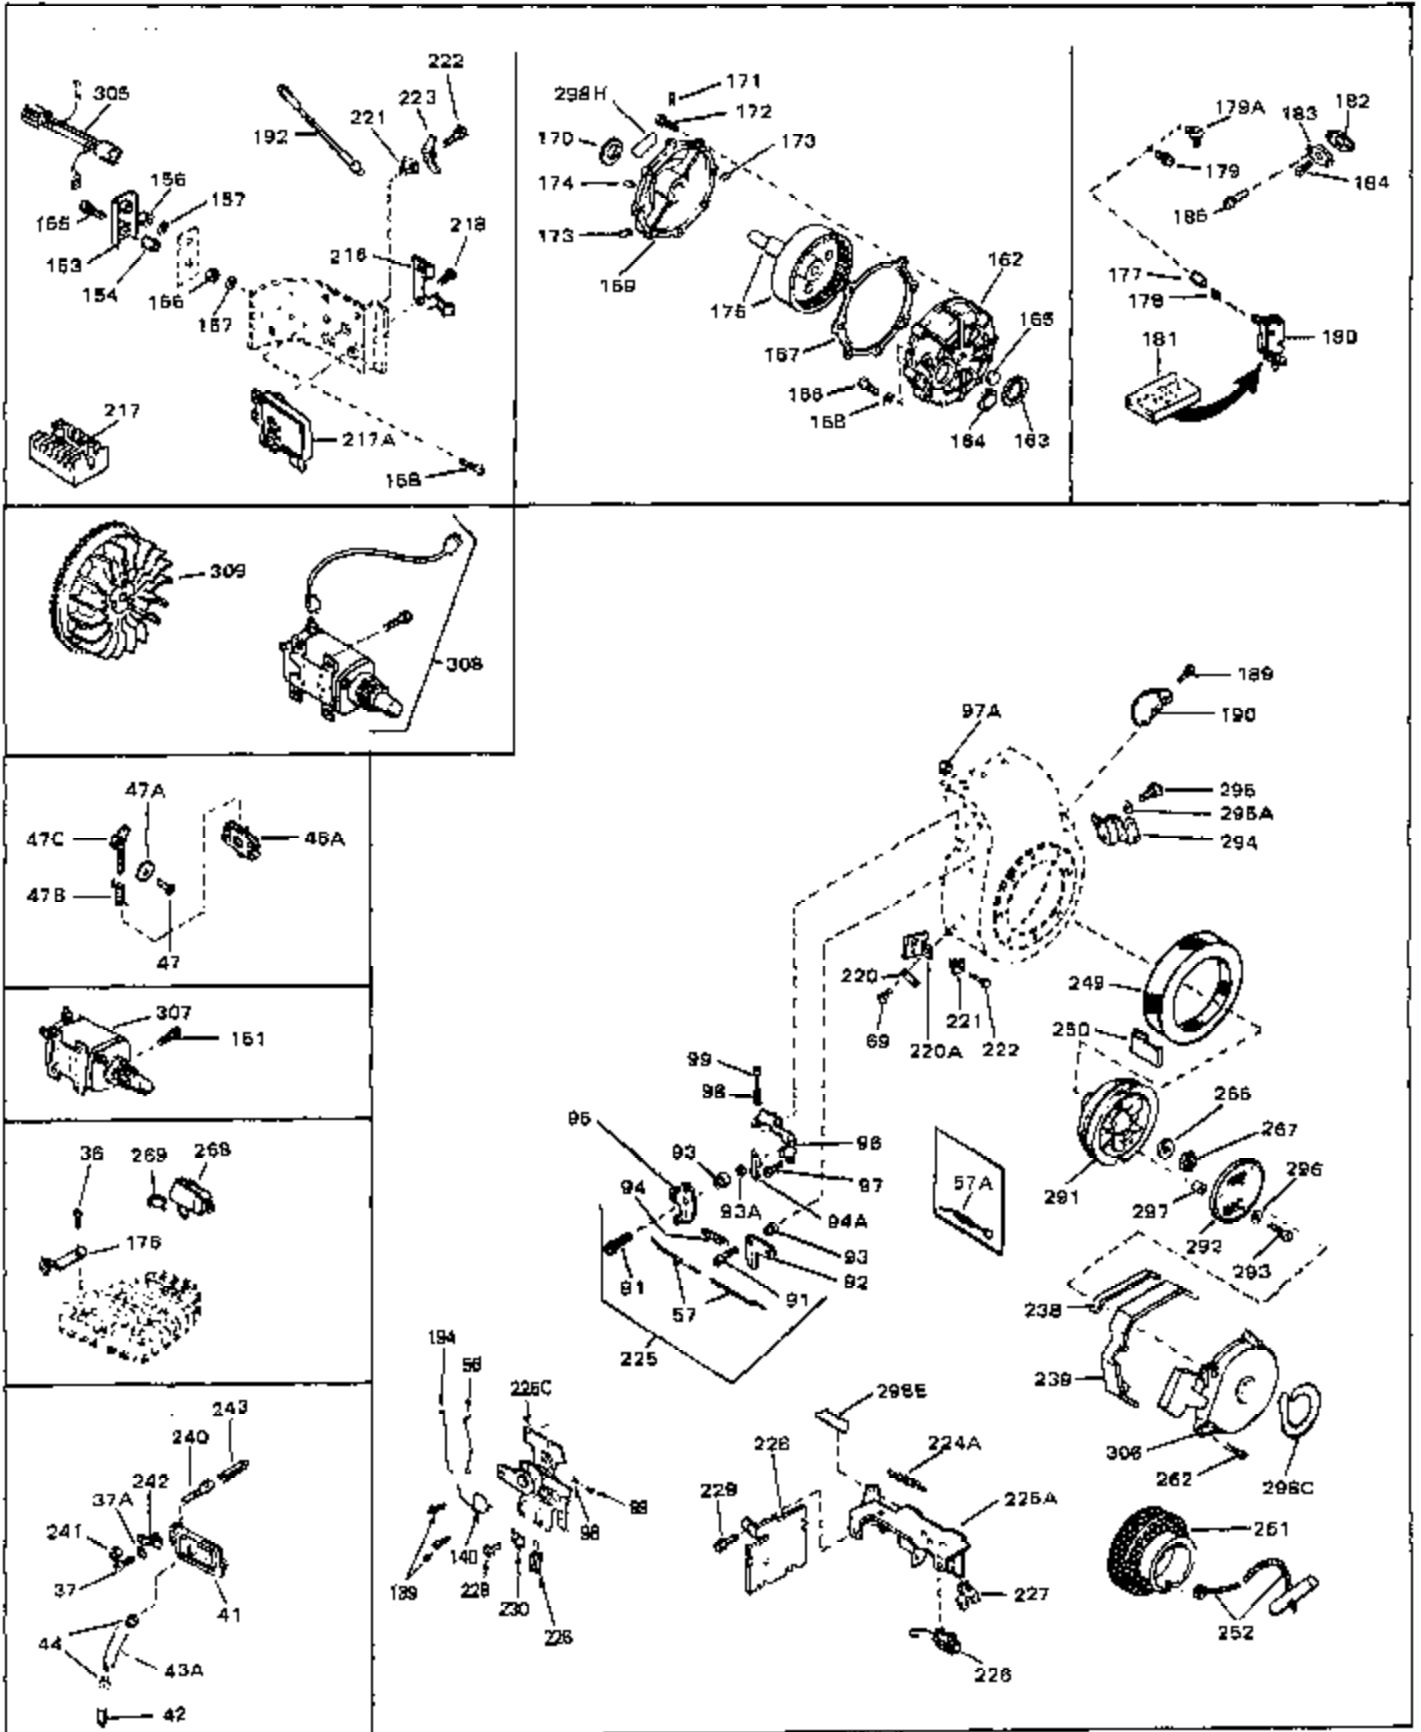

Ref #	Part Number	Qty	Description
36	650694A	0	Screw, Hex flange hd., 5/16-18 x 2
36	650695A	0	Screw, Hex flange hd., 5/16-18 x 2-1/4
36	650697A	0	Screw, Hex flange hd., 5/16-18 x 2-1/2
37	650128	0	Screw
37	650597	0	Screw, Hex washer hd., 10-24 x 5/8
37A	27261	0	Washer, Flat
41	28425	0	Cover, Valve chamber
56	30824	0	Link, Throttle
69	29747A	0	Screw
98	28569	0	Spring, Compression
98	31342	0	Spring, Compression
98	32924	0	Spring, Compression
99	650688	0	Screw, Hex hd., 10-32 x 1-5/16" (Drilled
99	29500	0	Screw, Fil. hd. mach., Sems, 8-32 x 3/4
99	650549	0	Screw
182	32683	0	Gasket, Fuel pump
183	32955	0	Cover, Fuel pump pad
184	9556	0	Plug, Oil drain (Sq. hd. pipe, 1/8-27)
185	30688	0	Screw, Hex hd. Sems, 1/4-20 x 1/2
189	650736	0	Screw
190	33013	0	Cover, Starter bubble
220A	34126	0	Bracket, Grommet mounting
221	28545	0	Grommet, Plastic
222	650643	0	Screw
224A	30826	0	Spring, Extension
225A	33108A	0	Control Assy., Speed (Remote Snow King)
225	730152	0	Control Assy., Speed
227	33177	0	Terminal
229	28942	0	Screw
230	27793	0	Clip, Conduit
238	32576	0	Seal, Snow guard
239	34127	0	Guard, Starter
262	29716	0	Screw
266	650815	0	Washer, Belleville
267	8115	0	Nut, Hex
305	33018	0	Harness, Adapter
306	590473	0	Starter, Rewind
308	32386	0	Starter Motor Kit (110-120 Volt)
308	32901	0	Starter Motor Kit (110-120 Volt)
308	33328	0	Starter Motor Kit (110-120 Volt)
308	33328A	0	Starter Motor Kit (110-120 Volt)
308	33518	0	Starter Motor Kit (110-120 Volt)
308	33518A	0	Starter Motor Kit (110-120 Volt)
308	33518B	0	Starter Motor Kit (110-120 Volt)
309	30811A	0	Flywheel