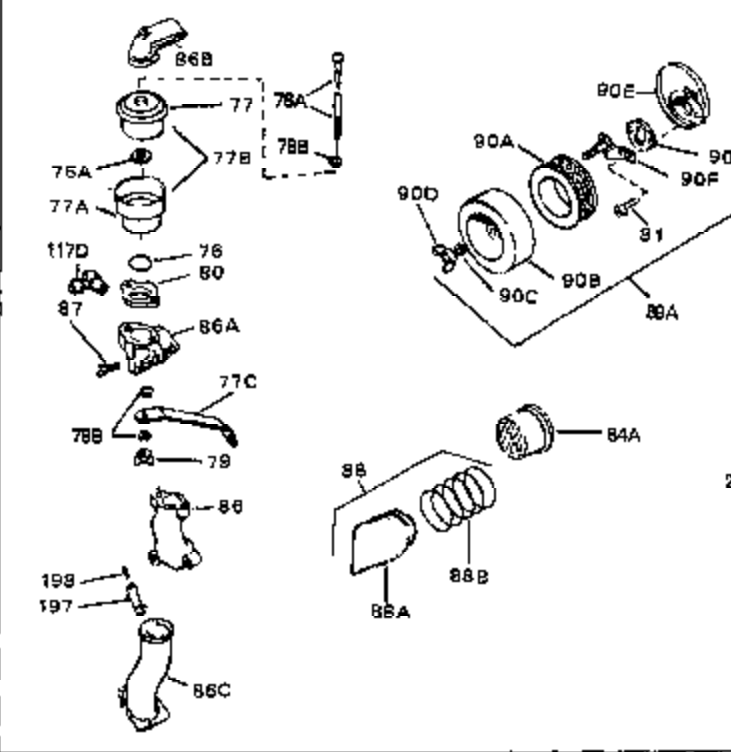

Ref #	Part Number	Qty	Description
35	26073	0	Washer, Connecting rod bolt
35	650570	0	Washer, Flat
35	650691	0	Washer, Flat
36	650694A	0	Screw, Hex flange hd., 5/16-18 x 2
36	650695A	0	Screw, Hex flange hd., 5/16-18 x 2-1/4
36	650697A	0	Screw, Hex flange hd., 5/16-18 x 2-1/2
38	27896	0	Gasket, Breather cover
43	27627	0	Tube, Breather
81	28820	0	Screw
81	30196	0	Screw
81	650521	0	Screw
86A	34697	0	Elbow, Air cleaner
89A	730128	0	Cleaner Assy., Air
113	650561	0	Screw
113A	650665	0	Screw
117A	32961	0	Valve, Fuel shut-off
117B	33053	0	Valve, Fuel strainer & shut-off
121E	391026	0	Muffler
124B	33185	0	Cover & Tube, Muffler
124	650578	0	Screw
124A	33171	0	Screen, Muffler
125	27930	0	Gasket, Exhaust
134	31288	0	Muffler Adapter Kit
135	730130	0	Muffler Adapter Kit
136	6021A	0	Screw, Hex flange hd., 5/16-18 x 1-1/2
137	650697A	0	Screw, Hex flange hd., 5/16-18 x 2-1/2
138	30196	0	Screw
233	34819	0	Elbow Assy., Air cleaner
234	730561	0	Air Cleaner Kit, Dual Element upright,
273	650687	0	Screw, Pan hd. self-tap, 10-32 x 5/16
274A	650765	0	Screw, Hex washer hd. self-drilling, 10-32 x
274	650257	0	Screw, Pan hd. Sems, 8-32 x 5/16
275	34217	0	Cover, Carburetor
278	32398	0	Bracket, Choke
279	28820	0	Screw
280	650760	0	Screw
280A	650764	0	"U" Clip Nut
281	31291	0	Plug, Cover
284A	32410	0	Knob, Speed control
285	34132	0	Plate, Choke indicator
286	32182	0	Primer Assy.
287	32183	0	Bulb, Primer
288	32184	0	Body, Primer
289	32312	0	Retainer, Primer bulb
290	32180B	0	Line, Primer
298F	34417	0	Decal, "Primer" (Bilingual)
298G	34414	0	Decal, "Warning" (Bilingual)
298G	34418	0	Decal, "Choke" (Bilingual)