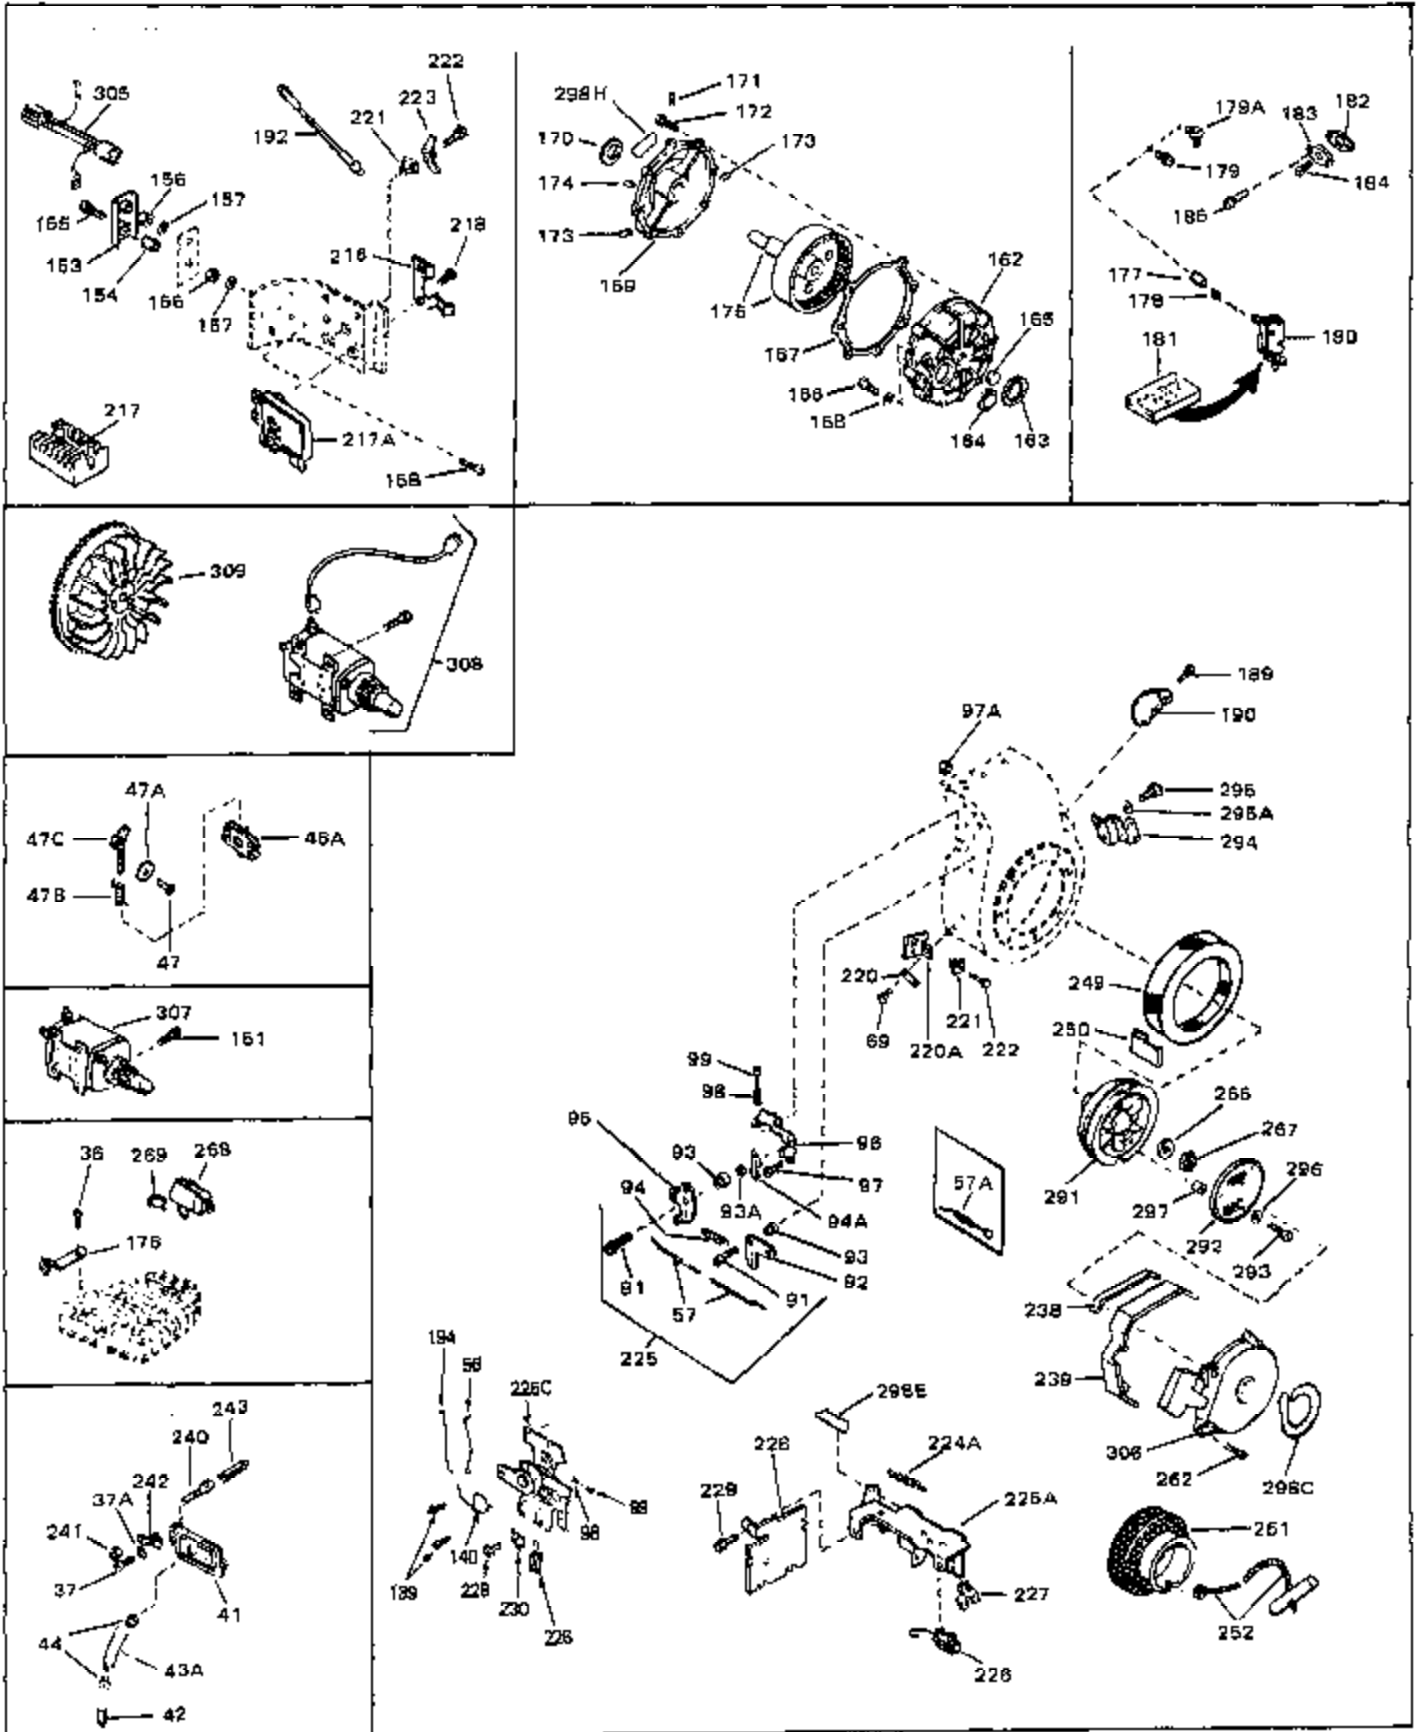

Ref #	Part Number	Qty	Description
36	650694A	0	Screw, Hex flange hd., 5/16-18 x 2
36	650695A	0	Screw, Hex flange hd., 5/16-18 x 2-1/4
36	650697A	0	Screw, Hex flange hd., 5/16-18 x 2-1/2
37	650128	0	Screw
37	650597	0	Screw, Hex washer hd., 10-24 x 5/8
37A	27261	0	Washer, Flat
41	28425	0	Cover, Valve chamber
56	30824	0	Link, Throttle
69	29747A	0	Screw
98	28569	0	Spring, Compression
98	31342	0	Spring, Compression
98	32924	0	Spring, Compression
99	650549	0	Screw
99	650688	0	Screw, Hex hd., 10-32 x 1-5/16" (Drilled
99	29500	0	Screw, Fil. hd. mach., Sems, 8-32 x 3/4
182	32683	0	Gasket, Fuel pump
183	32955	0	Cover, Fuel pump pad
184	9556	0	Plug, Oil drain (Sq. hd. pipe, 1/8-27)
185	30688	0	Screw, Hex hd. Sems, 1/4-20 x 1/2
189	650736	0	Screw
190	33013	0	Cover, Starter bubble
220A	34126	0	Bracket, Grommet mounting
221	28545	0	Grommet, Plastic
222	650643	0	Screw
224A	30826	0	Spring, Extension
225A	33108A	0	Control Assy., Speed (Remote Snow King)
225	730152	0	Control Assy., Speed
227	33177	0	Terminal
229	28942	0	Screw
230	27793	0	Clip, Conduit
238	32576	0	Seal, Snow guard
239	34127	0	Guard, Starter
262	29716	0	Screw
266	650815	0	Washer, Belleville
267	8115	0	Nut, Hex
305	33018	0	Harness, Adapter
306	590473	0	Starter, Rewind
308	32386	0	Starter Motor Kit (110-120 Volt)
308	32901	0	Starter Motor Kit (110-120 Volt)
308	33328	0	Starter Motor Kit (110-120 Volt)
308	33328A	0	Starter Motor Kit (110-120 Volt)
308	33518	0	Starter Motor Kit (110-120 Volt)
308	33518A	0	Starter Motor Kit (110-120 Volt)
308	33518B	0	Starter Motor Kit (110-120 Volt)
309	30811A	0	Flywheel