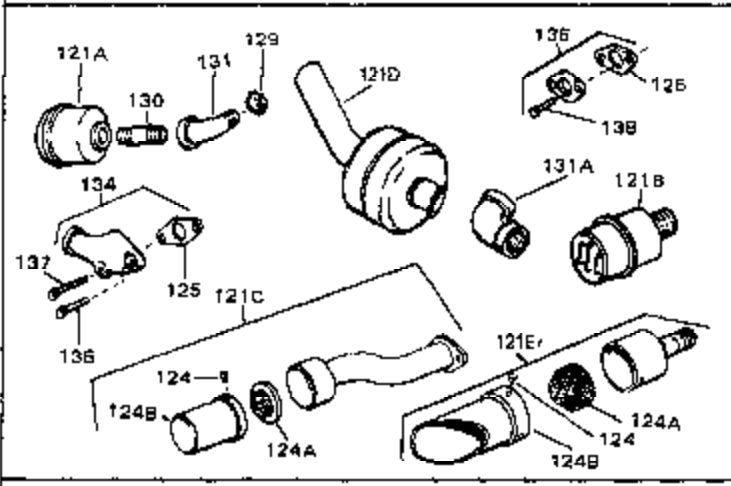

Ref #	Part Number	Qty	Description
35	26073	0	Washer, Connecting rod bolt
35	650570	0	Washer, Flat
35	650691	0	Washer, Flat
36	650694A	0	Screw, Hex flange hd., 5/16-18 x 2
36	650695A	0	Screw, Hex flange hd., 5/16-18 x 2-1/4
36	650697A	0	Screw, Hex flange hd., 5/16-18 x 2-1/2
38	27896	0	Gasket, Breather cover
43	27627	0	Tube, Breather
81	28820	0	Screw
81	30196	0	Screw
81	650521	0	Screw
86A	34697	0	Elbow, Air cleaner
89A	730128	0	Cleaner Assy., Air
113	650561	0	Screw
113A	650665	0	Screw
117A	32961	0	Valve, Fuel shut-off
117B	33053	0	Valve, Fuel strainer & shut-off
121E	391026	0	Muffler
124B	33185	0	Cover & Tube, Muffler
124	650578	0	Screw
124A	33171	0	Screen, Muffler
125	27930	0	Gasket, Exhaust
134	31288	0	Muffler Adapter Kit
135	730130	0	Muffler Adapter Kit
136	6021A	0	Screw, Hex flange hd., 5/16-18 x 1-1/2
137	650697A	0	Screw, Hex flange hd., 5/16-18 x 2-1/2
138	30196	0	Screw
233	34819	0	Elbow Assy., Air cleaner
234	730561	0	Air Cleaner Kit, Dual Element upright,
273	650687	0	Screw, Pan hd. self-tap, 10-32 x 5/16
274A	650765	0	Screw, Hex washer hd. self-drilling, 10-32 x
274	650257	0	Screw, Pan hd. Sems, 8-32 x 5/16
275	34217	0	Cover, Carburetor
278	32398	0	Bracket, Choke
279	28820	0	Screw
280	650760	0	Screw
280A	650764	0	"U" Clip Nut
281	31291	0	Plug, Cover
284A	32410	0	Knob, Speed control
285	34132	0	Plate, Choke indicator
286	32182	0	Primer Assy.
287	32183	0	Bulb, Primer
288	32184	0	Body, Primer
289	32312	0	Retainer, Primer bulb
290	32180B	0	Line, Primer
298F	34417	0	Decal, "Primer" (Bilingual)
298G	34414	0	Decal, "Warning" (Bilingual)
298G	34418	0	Decal, "Choke" (Bilingual)