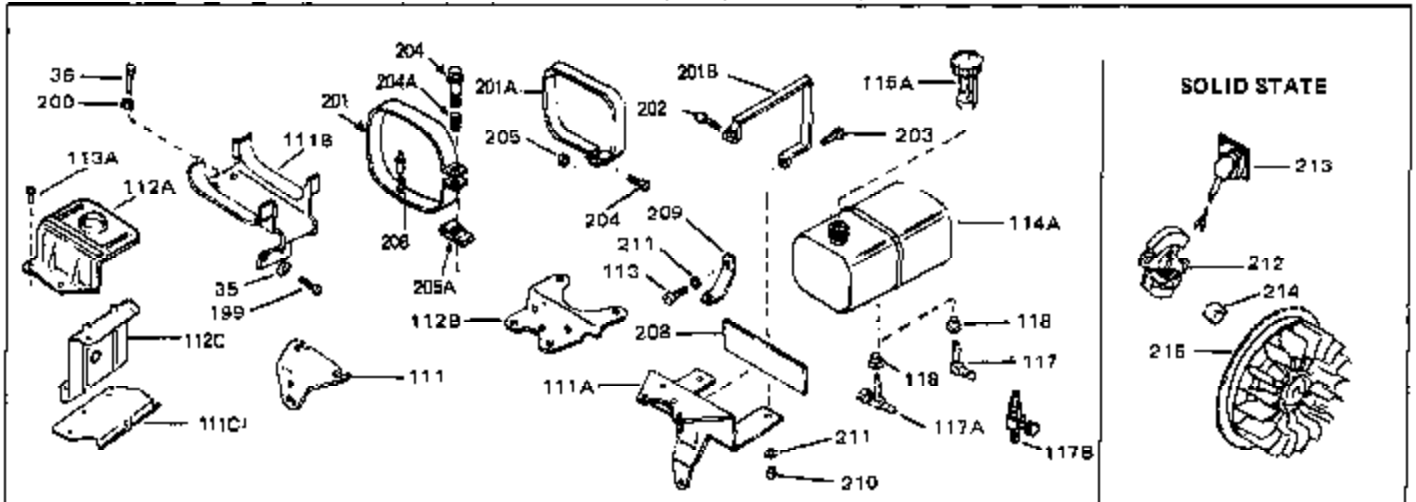

Ref #	Part Number	Qty	Description
35	26073	0	Washer, Connecting rod bolt
35	650570	0	Washer, Flat
35	650691	0	Washer, Flat
36	650694A	0	Screw, Hex flange hd., 5/16-18 x 2
36	650695A	0	Screw, Hex flange hd., 5/16-18 x 2-1/4
36	650697A	0	Screw, Hex flange hd., 5/16-18 x 2-1/2
38	27896	0	Gasket, Breather cover
43	27627	0	Tube, Breather
81	28820	0	Screw
81	30196	0	Screw
81	650521	0	Screw
86A	34697	0	Elbow, Air cleaner
89A	730128	0	Cleaner Assy., Air
113	650561	0	Screw
113A	650665	0	Screw
117A	32961	0	Valve, Fuel shut-off
117B	33053	0	Valve, Fuel strainer & shut-off
121E	391026	0	Muffler
124B	33185	0	Cover & Tube, Muffler
124	650578	0	Screw
124A	33171	0	Screen, Muffler
125	27930	0	Gasket, Exhaust
134	31288	0	Muffler Adapter Kit
135	730130	0	Muffler Adapter Kit
136	6021A	0	Screw, Hex flange hd., 5/16-18 x 1-1/2
137	650697A	0	Screw, Hex flange hd., 5/16-18 x 2-1/2
138	30196	0	Screw
233	34819	0	Elbow Assy., Air cleaner
234	730561	0	Air Cleaner Kit, Dual Element upright,
273	650687	0	Screw, Pan hd. self-tap, 10-32 x 5/16
274A	650765	0	Screw, Hex washer hd. self-drilling, 10-32 x
274	650257	0	Screw, Pan hd. Sems, 8-32 x 5/16
275	34217	0	Cover, Carburetor
278	32398	0	Bracket, Choke
279	28820	0	Screw
280	650760	0	Screw
280A	650764	0	"U" Clip Nut
281	31291	0	Plug, Cover
284A	32410	0	Knob, Speed control
285	34132	0	Plate, Choke indicator
286	32182	0	Primer Assy.
287	32183	0	Bulb, Primer
288	32184	0	Body, Primer
289	32312	0	Retainer, Primer bulb
290	32180B	0	Line, Primer
298F	34417	0	Decal, "Primer" (Bilingual)
298G	34414	0	Decal, "Warning" (Bilingual)
298G	34418	0	Decal, "Choke" (Bilingual)