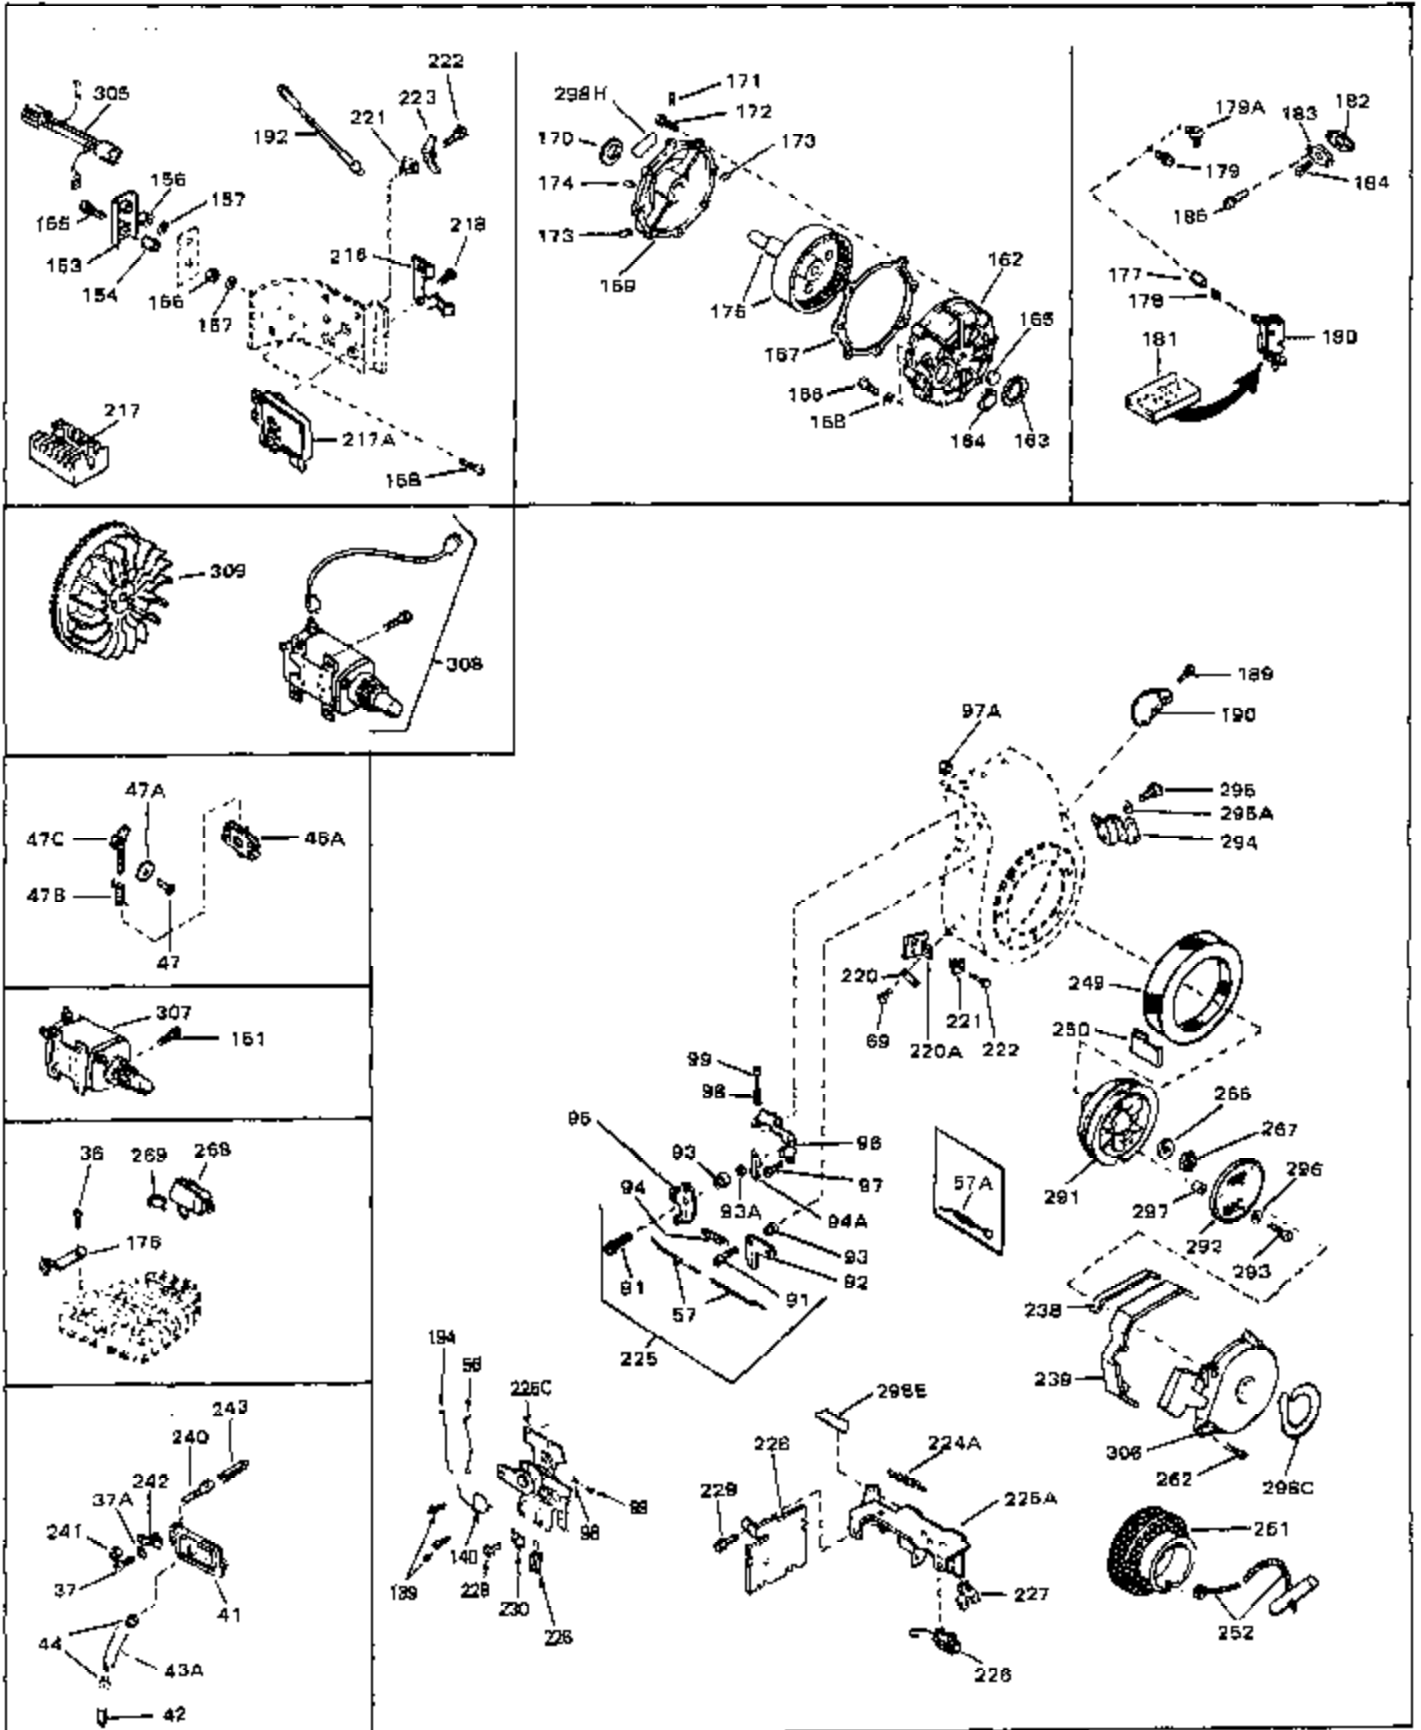

Ref #	Part Number	Qty	Description
36	650694A	0	Screw, Hex flange hd., 5/16-18 x 2
36	650695A	0	Screw, Hex flange hd., 5/16-18 x 2-1/4
36	650697A	0	Screw, Hex flange hd., 5/16-18 x 2-1/2
37	650128	0	Screw
37	650597	0	Screw, Hex washer hd., 10-24 x 5/8
37A	27261	0	Washer, Flat
41	28425	0	Cover, Valve chamber
56	30824	0	Link, Throttle
69	29747A	0	Screw
98	28569	0	Spring, Compression
98	31342	0	Spring, Compression
98	32924	0	Spring, Compression
99	29500	0	Screw, Fil. hd. mach., Sems, 8-32 x 3/4
99	650549	0	Screw
99	650688	0	Screw, Hex hd., 10-32 x 1-5/16" (Drilled
182	32683	0	Gasket, Fuel pump
183	32955	0	Cover, Fuel pump pad
184	9556	0	Plug, Oil drain (Sq. hd. pipe, 1/8-27)
185	30688	0	Screw, Hex hd. Sems, 1/4-20 x 1/2
189	650736	0	Screw
190	33013	0	Cover, Starter bubble
220A	34126	0	Bracket, Grommet mounting
221	28545	0	Grommet, Plastic
222	650643	0	Screw
224A	30826	0	Spring, Extension
225A	33108A	0	Control Assy., Speed (Remote Snow King)
225	730152	0	Control Assy., Speed
227	33177	0	Terminal
229	28942	0	Screw
230	27793	0	Clip, Conduit
238	32576	0	Seal, Snow guard
239	34127	0	Guard, Starter
262	29716	0	Screw
266	650815	0	Washer, Belleville
267	8115	0	Nut, Hex
305	33018	0	Harness, Adapter
306	590473	0	Starter, Rewind
308	32386	0	Starter Motor Kit (110-120 Volt)
308	32901	0	Starter Motor Kit (110-120 Volt)
308	33328	0	Starter Motor Kit (110-120 Volt)
308	33328A	0	Starter Motor Kit (110-120 Volt)
308	33518	0	Starter Motor Kit (110-120 Volt)
308	33518A	0	Starter Motor Kit (110-120 Volt)
308	33518B	0	Starter Motor Kit (110-120 Volt)
309	30811A	0	Flywheel