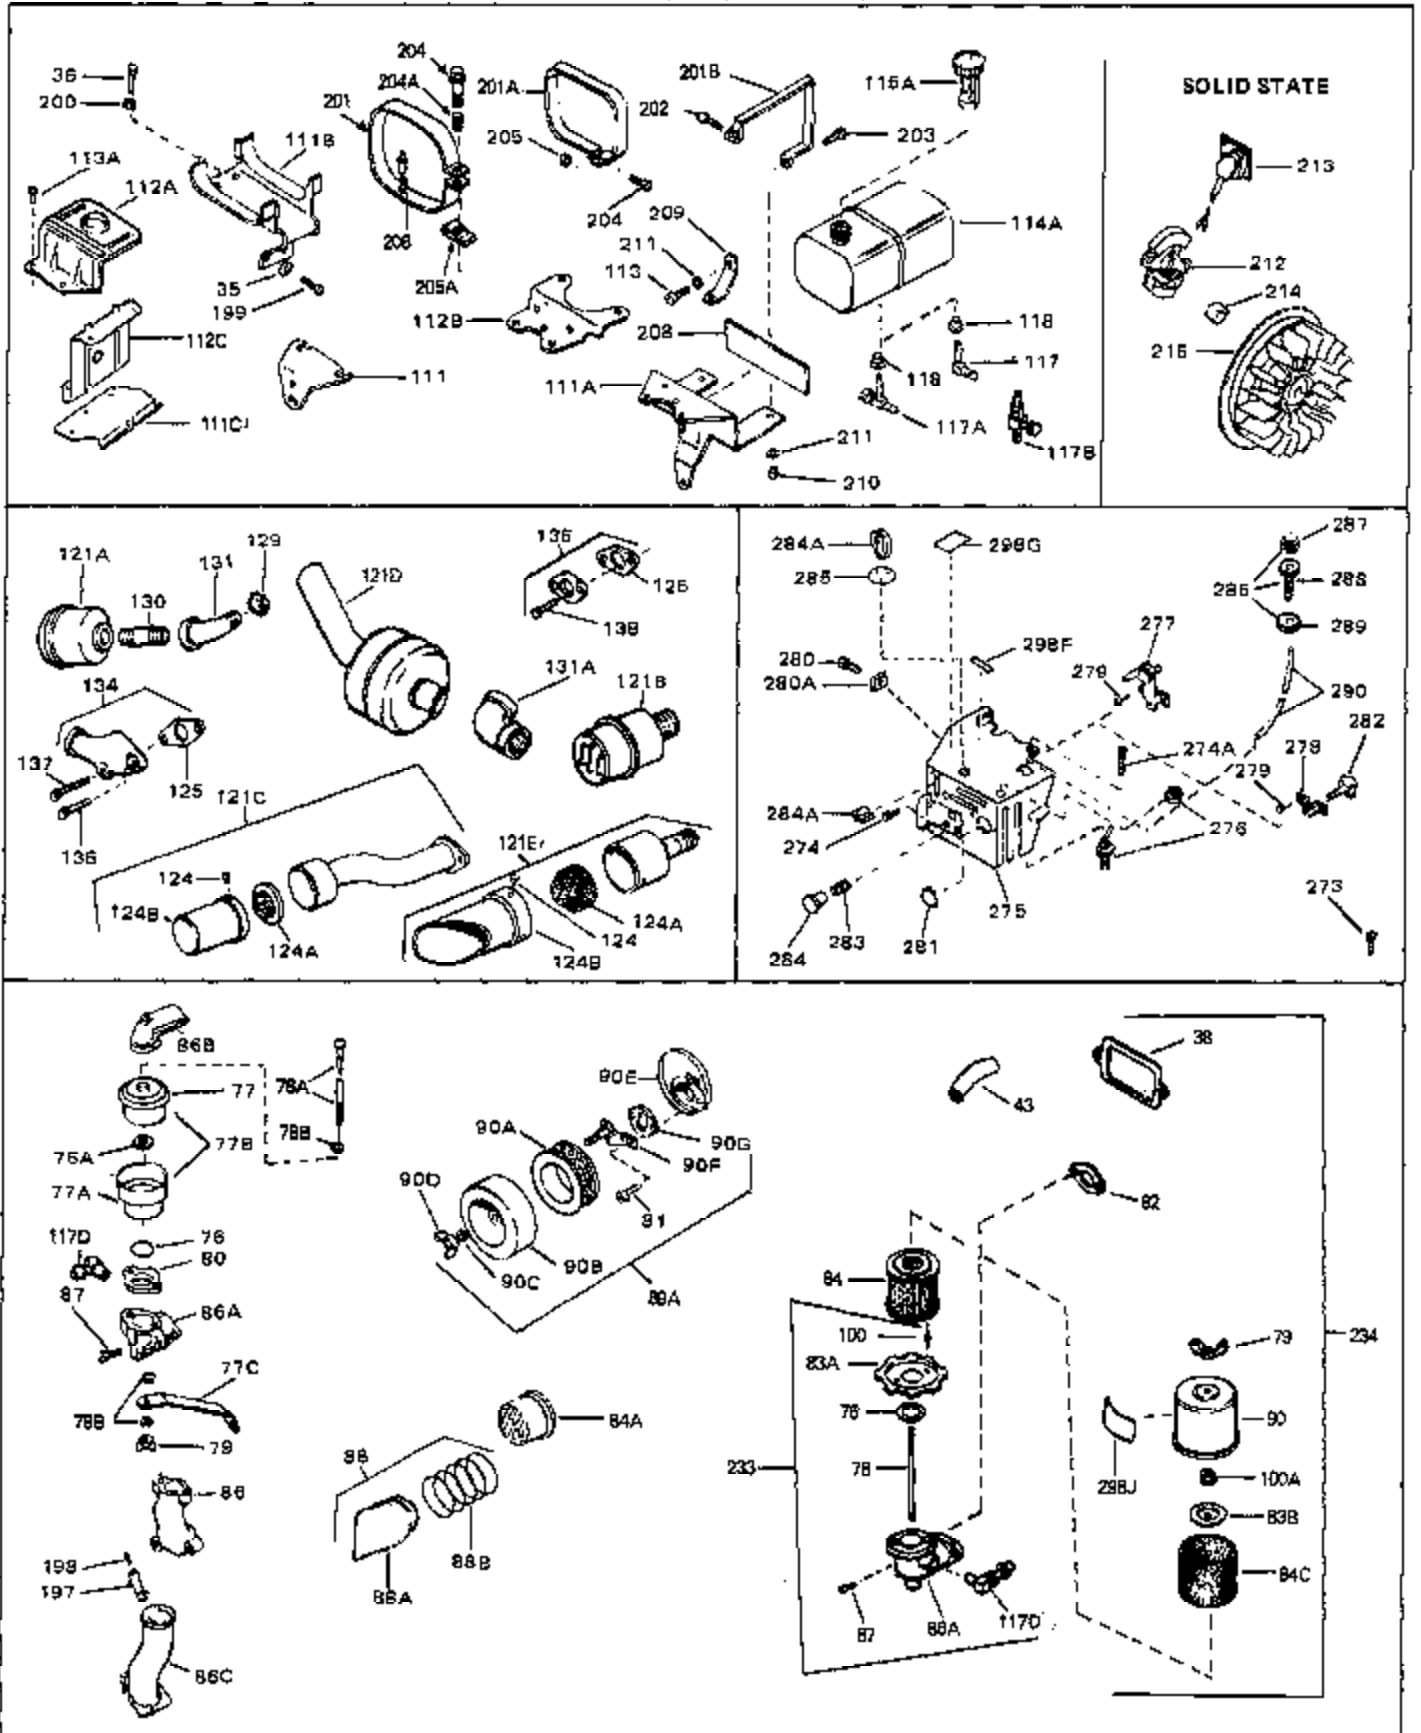

Ref #	Part Number	Qty	Description
35	26073	0	Washer, Connecting rod bolt
35	650570	0	Washer, Flat
35	650691	0	Washer, Flat
36	650694A	0	Screw, Hex flange hd., 5/16-18 x 2
36	650695A	0	Screw, Hex flange hd., 5/16-18 x 2-1/4
36	650697A	0	Screw, Hex flange hd., 5/16-18 x 2-1/2
38	27896	0	Gasket, Breather cover
43	27627	0	Tube, Breather
81	28820	0	Screw
81	30196	0	Screw
81	650521	0	Screw
86A	34697	0	Elbow, Air cleaner
89A	730128	0	Cleaner Assy., Air
113	650561	0	Screw
113A	650665	0	Screw
117B	33053	0	Valve, Fuel strainer & shut-off
121E	391026	0	Muffler
124A	33171	0	Screen, Muffler
124B	33185	0	Cover & Tube, Muffler
124	650578	0	Screw
125	27930	0	Gasket, Exhaust
134	31288	0	Muffler Adapter Kit
135	730130	0	Muffler Adapter Kit
136	6021A	0	Screw, Hex flange hd., 5/16-18 x 1-1/2
137	650697A	0	Screw, Hex flange hd., 5/16-18 x 2-1/2
138	30196	0	Screw
233	34819	0	Elbow Assy., Air cleaner
234	730561	0	Air Cleaner Kit, Dual Element upright,
273	650687	0	Screw, Pan hd. self-tap, 10-32 x 5/16
274A	650765	0	Screw, Hex washer hd. self-drilling, 10-32 x
274	650257	0	Screw, Pan hd. Sems, 8-32 x 5/16
275	34217	0	Cover, Carburetor
278	32398	0	Bracket, Choke
279	28820	0	Screw
280	650760	0	Screw
280A	650764	0	"U" Clip Nut
281	31291	0	Plug, Cover
284A	32410	0	Knob, Speed control
285	34132	0	Plate, Choke indicator
298G	34129	0	Decal, "Warning"
298F	34133	0	Decal, Choke