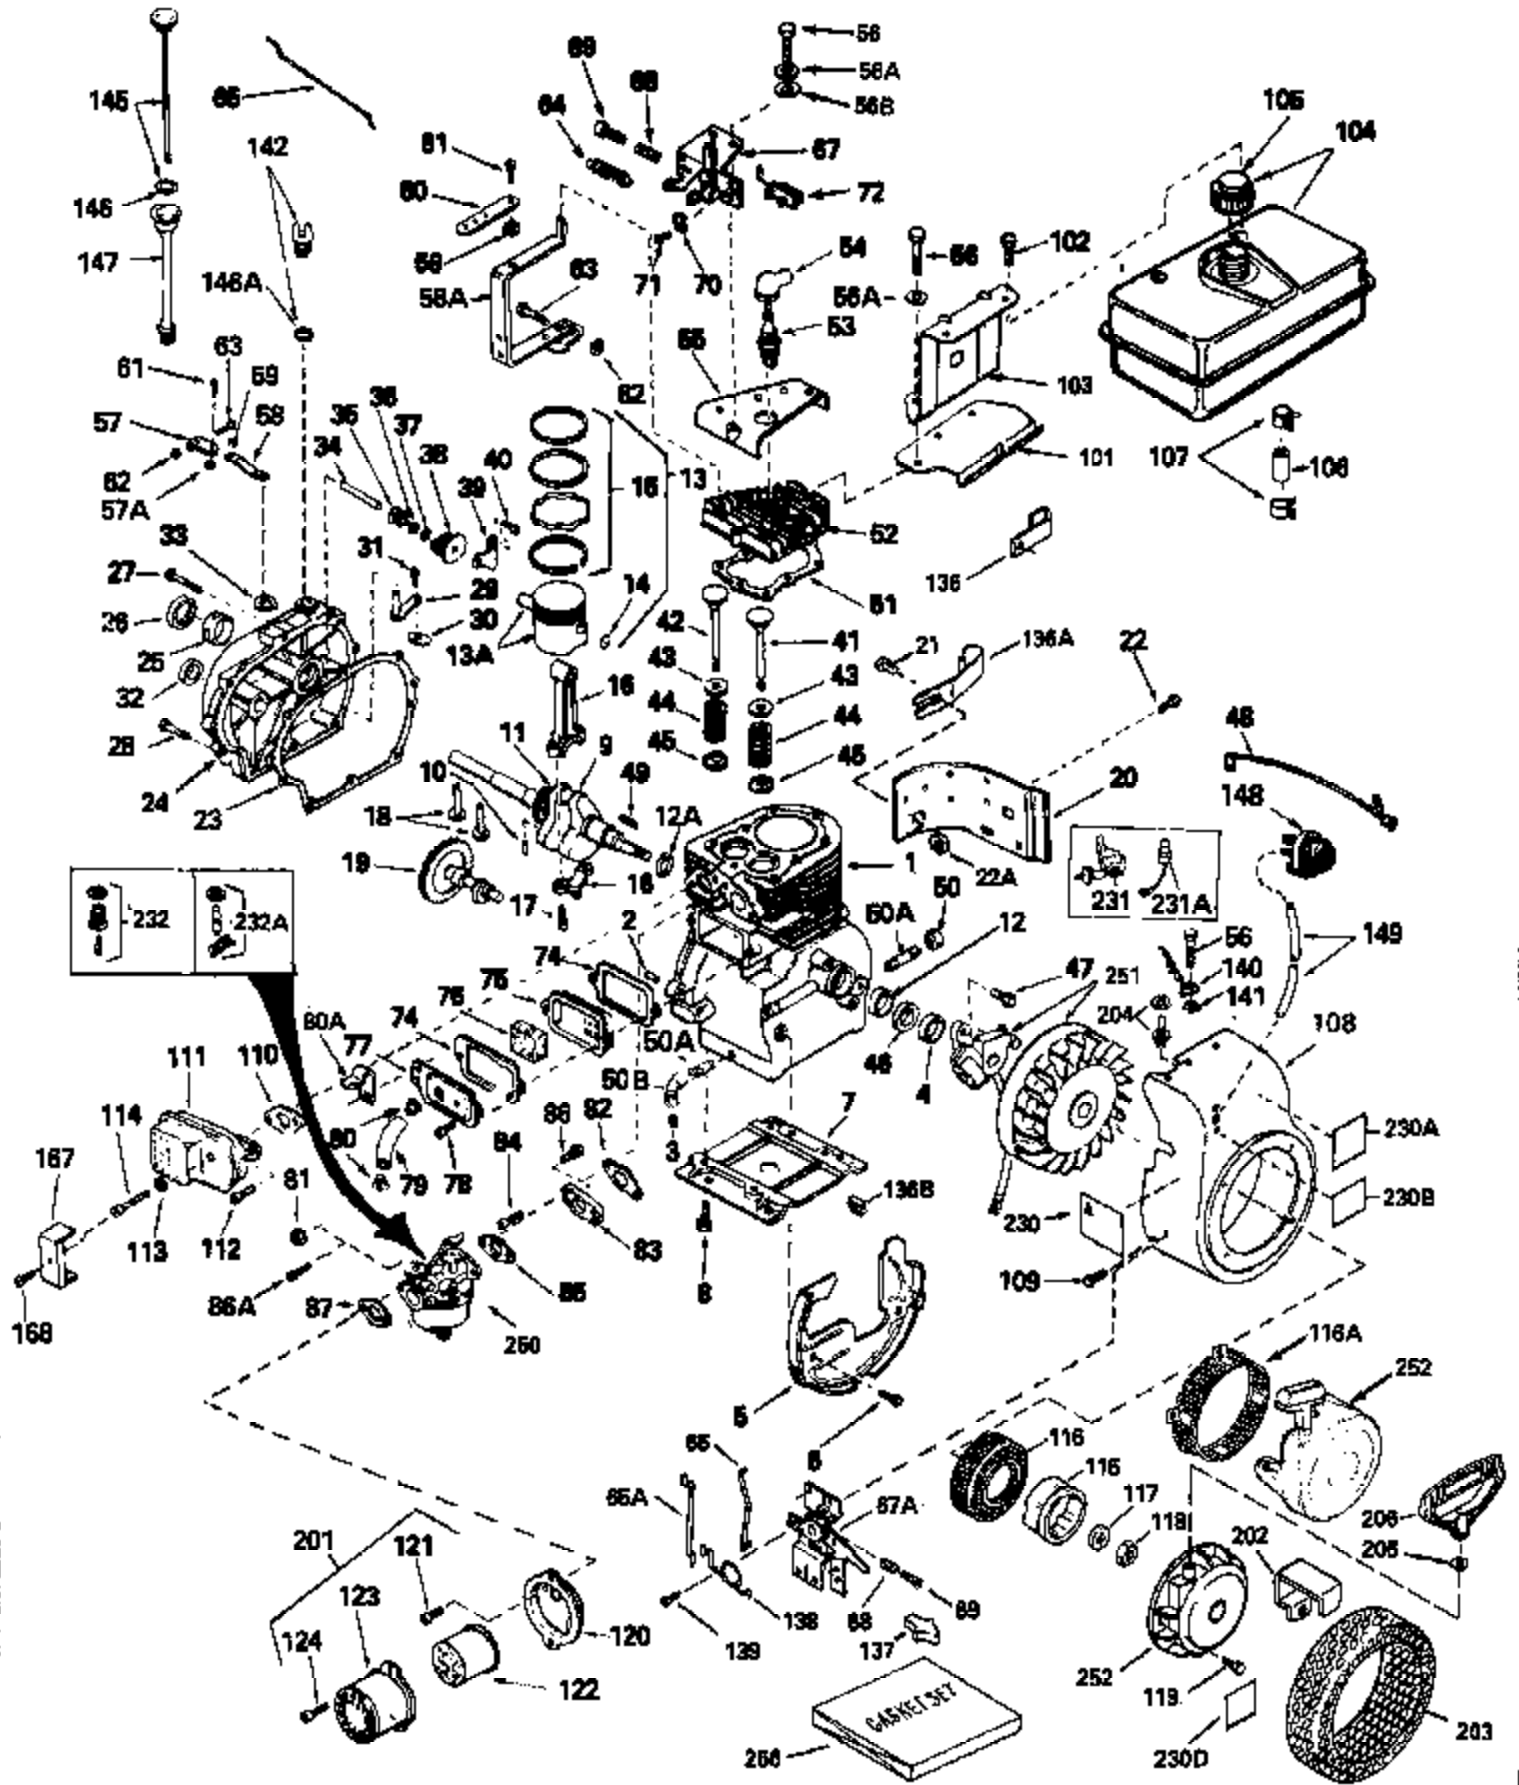

ILLUSTRATION SHOWS TYPICAL PARTS ONLY. ORDER BY PART NUMBER. PARTS NOT LISTED ARE SUPPLIED BY OEM.

Ref #	Part Number	Qty	Description
1	34919A		Cylinder (Incl. 2,3 & 4) (2-5/8" Bore )
2	27652		Pin, Dowel
3	27642		Pipe plug, 1/4-18
4	32630		Seal, Oil
5	29536		Blower Housing Baffle (Without electric starter knock out) (Use as required)
5	35256A		Blower Housing Baffle (With electric starter knockout) (As req.)(point ign.)
6	650561		Screw, 1/4-20 x 5/8"
7	29538		Base, Engine mounting
8	650542		Screw, 5/16-18 x 3/4"
9	34876		Crankshaft
10	29783		Pin, Crankshaft gear (Used on early p rod.)
11	27884		Gear, Crankshaft (Used on early produ ction) This gear is serviceable ONLY when it is pinned to the crankshaft.
13A	33312B		Piston & Pin Ass'y. (Std.)(2-5/8")(In cl.14)
13A	33313B		Piston & Pin Ass'y. (.010" OS) (Incl. 14)
13A	33314B		Piston & Pin Ass'y. (.020" OS) (Incl. 14)
13	34531		Piston, Pin & Ring Set (Std.) (2-5/8" Bore)
13	34532		Piston, Pin & Ring Set (.010" OS)
13	34533		Piston, Pin & Ring Set (.020" OS)
14	27888		Ring, Piston pin retaining
15	34854		Ring Set (Std.) (2-5/8" Bore)
15	34855		Ring Set (.010" OS)
15	34856		Ring Set (.020" OS)
16	31295C		Rod Assy., Connecting (Incl. 17)
17	650662C		Bolt, Connecting rod (Incl. 2 pieces)
18	34034		Lifter, Valve
19	33156		Camshaft
20	30622A		Extension, Blower housing
21	650128		Screw, 10-24 x 1/2"
22	650561		Screw, 1/4-20 x 5/8" (Use as required )
22	30063		Screw, 1/4-20 x 1/2" (Use as required )
23	30684		Gasket Cylinder Cover
24	31303B		Cover, Cylinder (Incl. 26 & 34)
25	31546		Bushing, Crankshaft
26	28427		Seal, Oil
27	650488		Screw, 1/4-20 x 1-1/4"
28	650493		Screw, 1/4-20 x 1-3/4"
29	30699C		Rod Assy., Governor (Incl. 30 & 31)
30	30700		Yoke, Governor
31	650494		Screw, 6-40 x 5/16"
33	29642		Ring, Retaining
34	31845		Shaft, Mechanical governor
35	30588A		Spool, Governor
36	35479		Washer, Flat
37	29193		Ring, Retaining
38	30591		Gear Assy., Governor
39	31843A		Bracket, Governor gear
40	650836		Screw, 10-24 x 1/2"
41	32783		Intake Valve (Std.)
41	32784		Intake Valve (1/32" OS)
42	27878A		Exhaust Valve (Std.)
42	27880A		Exhaust Valve (1/32" OS)
43	27882		Cap, Upper valve spring
44	27881		Spring, valve