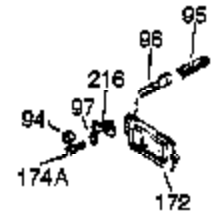

Ref #	Part Number	Qty	Description
172	28425	1	Valve Cover
262	29747B	2	Screw, Torx T-40, 5/16-24 x 21/32"
269	35865	1	* Exhaust Manifold Gasket
277A	30196	1	Screw, 5/16-18 x 3/4"