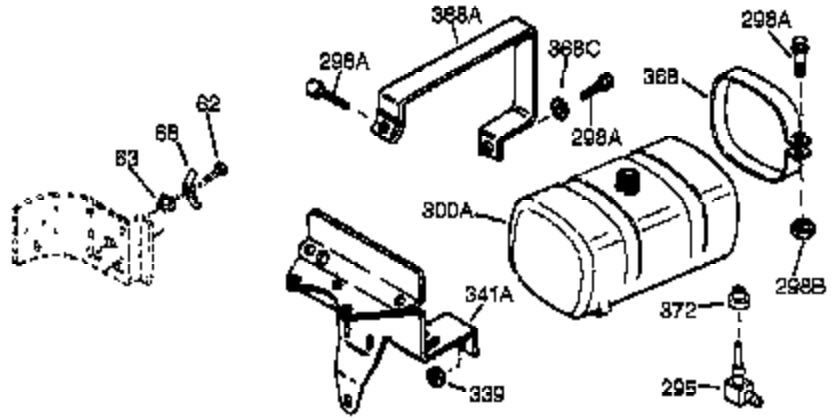

Ref #	Part Number	Qty	Description
172	28425	1	Valve Cover
262	29747B	2	Screw, Torx T-40, 5/16-24 x 21/32"
269	35865	1	* Exhaust Manifold Gasket
277A	30196	1	Screw, 5/16-18 x 3/4"