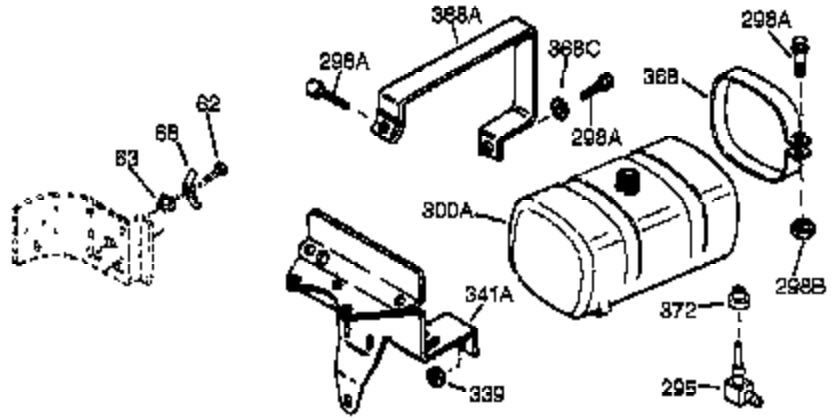

**OPTIONAL 110-120
VOLT STARTER
MOTOR KIT**