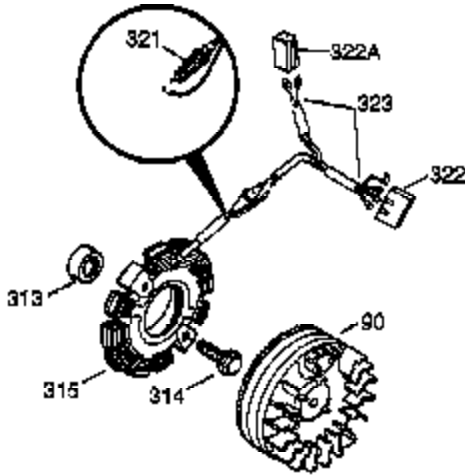

**OPTIONAL
STARTER MUFF KIT**

730571
Can be used on H50-60 with
stamped steel starter.