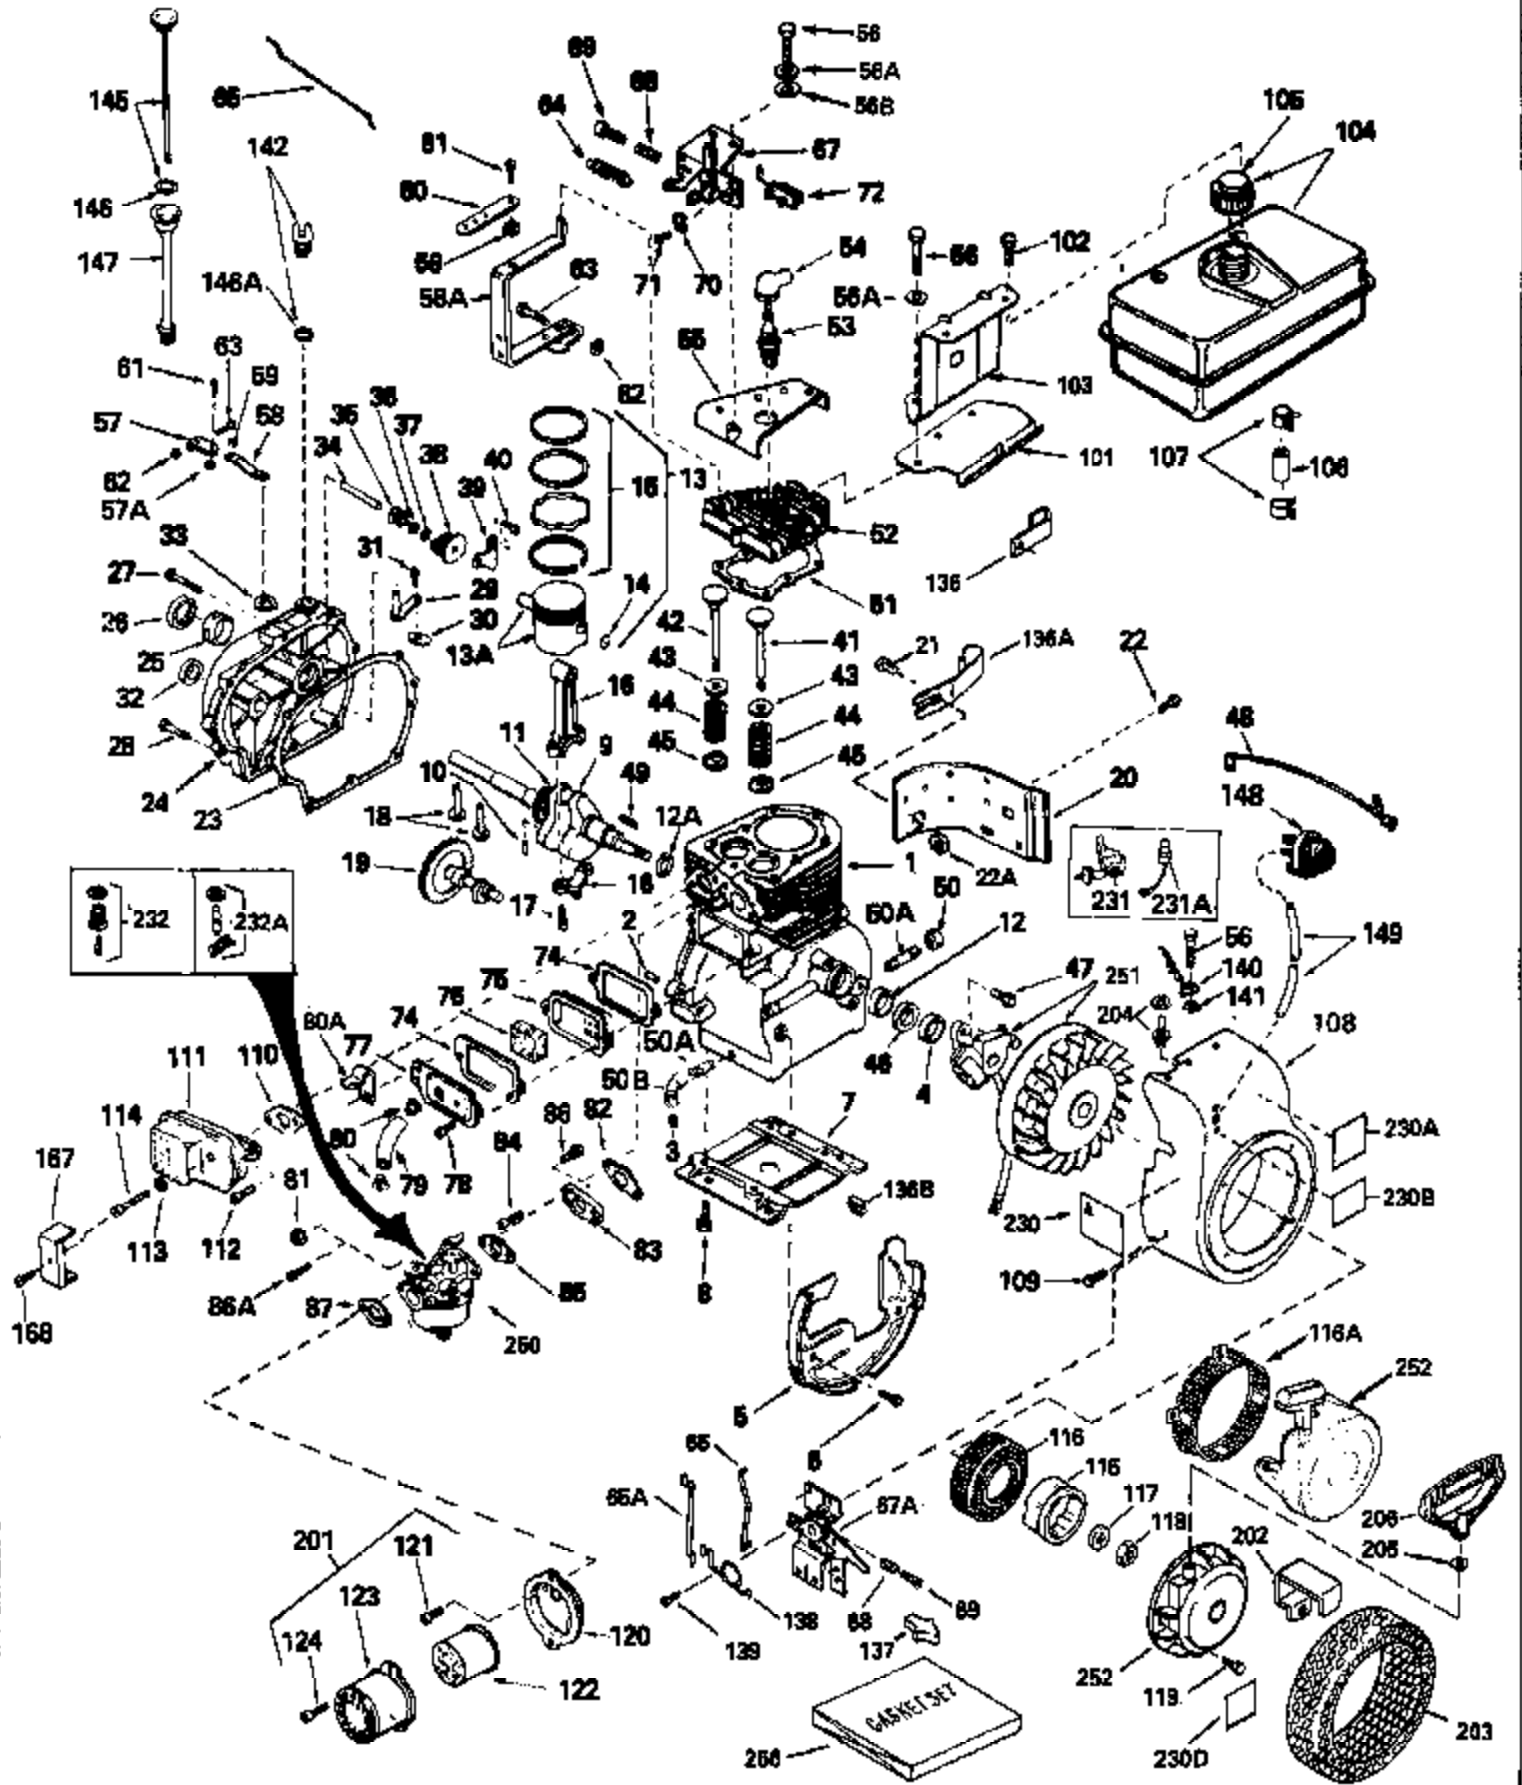

ILLUSTRATION SHOWS TYPICAL PARTS ONLY. ORDER BY PART NUMBER. PARTS NOT LISTED ARE SUPPLIED BY OEM.

Ref #	Part Number	Qty	Description
1	33311B		Cylinder (Incl. 2, 3, 4 & 41)(2-5/8" Bore)
2	27652		Pin, Dowel
3	27642		Pipe plug, 1/4-18
4	27876B		Seal, Oil
5	29536		Blower Housing Baffle (Without electric starter knock out) (Use as required)
5	35256A		Blower Housing Baffle (With electric starter knockout) (As req.)(point ign.)
6	650561		Screw, 1/4-20 x 5/8"
7	29538		Base, Engine mounting
8	650542		Screw, 5/16-18 x 3/4"
9	30813		Crankshaft
10	29783		Pin, Crankshaft gear (Used on early p rod.)
11	27884		Gear, Crankshaft (Used on early produ ction) This gear is serviceable ONLY when it is pinned to the crankshaft.
13A	33312B		Piston & Pin Ass'y. (Std.)(2-5/8")(In cl.14)
13A	33313B		Piston & Pin Ass'y. (.010" OS) (Incl. 14)
13A	33314B		Piston & Pin Ass'y. (.020" OS) (Incl. 14)
13	34531		Piston, Pin & Ring Set (Std.) (2-5/8" Bore)
13	34532		Piston, Pin & Ring Set (.010" OS)
13	34533		Piston, Pin & Ring Set (.020" OS)
14	27888		Ring, Piston pin retaining
15	34854		Ring Set (Std.) (2-5/8" Bore)
15	34855		Ring Set (.010" OS)
15	34856		Ring Set (.020" OS)
16	31295C		Rod Assy., Connecting (Incl. 17)
17	650662C		Bolt, Connecting rod (Incl. 2 pieces)
18	34034		Lifter, Valve
19	33156		Camshaft
20	30622A		Extension, Blower housing
21	650128		Screw, 10-24 x 1/2"
22	650561		Screw, 1/4-20 x 5/8" (Use as required)
22	30063		Screw, 1/4-20 x 1/2" (Use as required)
23	30684		Gasket Cylinder Cover
24	31303B		Cover, Cylinder (Incl. 26 & 34)
25	31546		Bushing, Crankshaft
26	28427		Seal, Oil
27	650488		Screw, 1/4-20 x 1-1/4"
28	650493		Screw, 1/4-20 x 1-3/4"
29	30699C		Rod Assy., Governor (Incl. 30 & 31)
30	30700		Yoke, Governor
31	650494		Screw, 6-40 x 5/16"
33	29642		Ring, Retaining
34	31845		Shaft, Mechanical governor
35	30588A		Spool, Governor
36	35479		Washer, Flat
37	29193		Ring, Retaining
38	30591		Gear Assy., Governor
39	31843A		Bracket, Governor gear
40	650836		Screw, 10-24 x 1/2"
41	32783		Intake Valve (Std.)
41	32784		Intake Valve (1/32" OS)
42	27878A		Exhaust Valve (Std.)
42	27880A		Exhaust Valve (1/32" OS)
43	27882		Cap, Upper valve spring
44	27881		Spring, valve