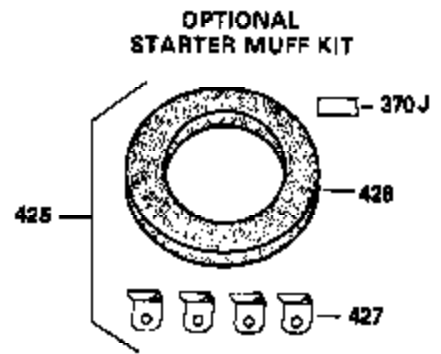

Ref #	Part Number	Qty	Description
342	30063	1	Screw, Torx T-30, 1/4-20 x 1/2"
370A	550223	1	Logo Decal
380	632283	1	Carburetor (Incl. 184)
390	590420	1	Rewind Starter
400	33235A	1	* Gasket Set (Incl. items marked PK i n notes) Incl. part #'s 27272A (2), 27896A (2), 27913A (1), 27915A (2), 28938C (1), 29673 (1), 30684 (1), 31688A (1), 33355A (1), 35865 (1)
420	730225	1	SAE 30 4-Cycle Engine Oil (Quart)
453	29538	1	Engine Mounting Base
454	650542	4	Screw, 5/16-18 x 3/4"

OPTIONAL 110-120
VOLT STARTER
MOTOR KIT

OPTIONAL SPARK ARREST
MUFFLER

Ref #	Part Number	Qty	Description
110	35187	1	Ground Wire
172	28425	1	Valve Cover
242	31708	1	Air Cleaner Bracket
262	29747B	2	Screw, Torx T-40, 5/16-24 x 21/32"
269	35865	1	* Exhaust Manifold Gasket
275	32401	1	Muffler
277A	30196	1	Screw, 5/16-18 x 3/4"
277	650694A	1	Screw, 5/16-18 x 2"
279B	26073	1	Washer
284	34174	1	Muffler Deflector
295	32961	1	Fuel Shut-Off Valve
370B	35274	1	Instruction Decal
370	34346	1	Instruction Decal

**ADD-ON ALTERNATOR
 AC LIGHTING OR DC CHARGING**

**OPTIONAL
 STARTER MUFF KIT**
 730571
 Can be used on H50-60 with
 stamped steel starter.

SOLID STATE

Ref #	Part Number	Qty	Description
90	611084	1	Flywheel
100	34443A	1	Solid State Ignition
101	610118	1	Spark Plug Cover
102	650872	2	Solid State Mounting Stud
103	650814	2	Screw, Torx T-15, 10-24 x 1"
172	28425	1	Valve Cover
173	32447	1	Breather Tube
239	27272A	1	* Air Cleaner Gasket
242	31708	1	Air Cleaner Bracket
245	31700	1	Air Cleaner Filter
269	35865	1	* Exhaust Manifold Gasket
277A	30196	1	Screw, 5/16-18 x 3/4"
279B	26073	1	Washer