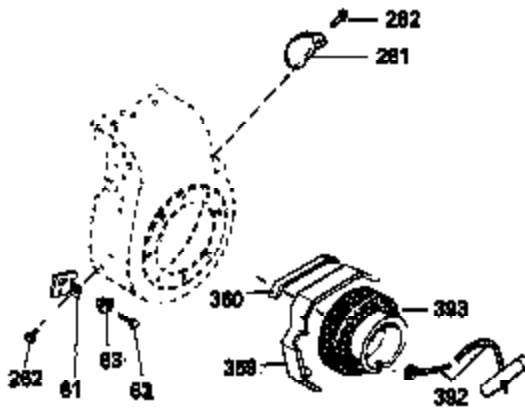

Ref #	Part Number	Qty	Description
342	30063	1	Screw, Torx T-30, 1/4-20 x 1/2"
370A	550223	1	Logo Decal
380	632283	1	Carburetor (Incl. 184)
390	590420	1	Rewind Starter
400	33235A	1	* Gasket Set (Incl. items marked PK i n notes) Incl. part #'s 27272A (2), 27896A (2), 27913A (1), 27915A (2), 28938C (1), 29673 (1), 30684 (1), 31688A (1), 33355A (1), 35865 (1)
420	730225	1	SAE 30 4-Cycle Engine Oil (Quart)
453	29538	1	Engine Mounting Base
454	650542	4	Screw, 5/16-18 x 3/4"