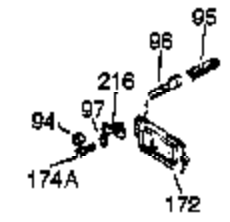

Ref #	Part Number	Qty	Description
	342 30063	1	Screw, Torx T-30, 1/4-20 x 1/2"
	370B 35274	1	Instruction Decal
	370 36261	1	Instruction Decal
	370A 550223	1	Name Decal
	380 632283	1	Carburetor (Incl. 184)
	390 590666A	1	Rewind Starter
	400 33235A	1	* Gasket Set (Incl. items marked PK i n notes) Incl. part #'s 27272A (2), 27896A (2), 27913A (1), 27915A (2), 28938C (1), 29673 (1), 30684 (1), 31688A (1), 33355A (1), 35865 (1)
	420 730225	1	SAE 30 4-Cycle Engine Oil (Quart)
	453 29538	1	Engine Mounting Base
	454 650542	4	Screw, 5/16-18 x 3/4"