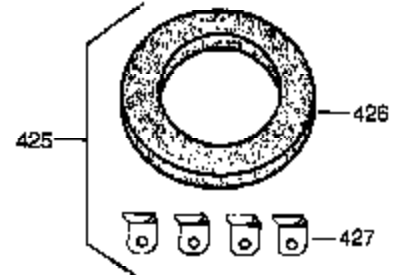

**OPTIONAL
STARTER MUFF KIT**

730571

Can be used on H50-60 with stamped steel starter.