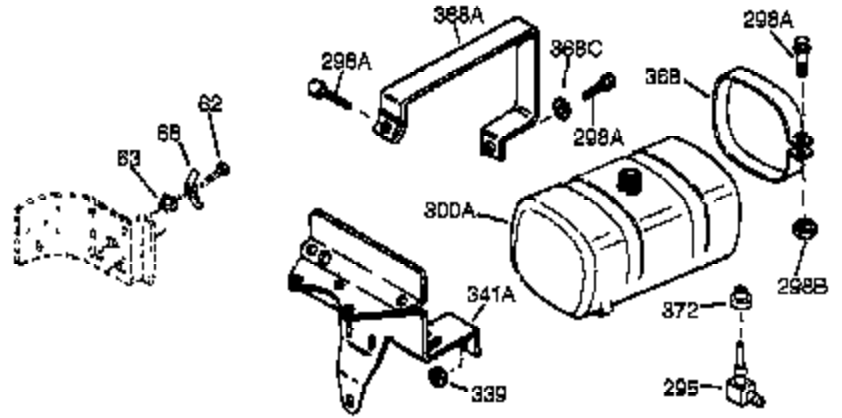

Ref #	Part Number	Qty	Description
	342 30063	1	Screw, Torx T-30, 1/4-20 x 1/2"
	370B 35274	1	Instruction Decal
	370 36261	1	Instruction Decal
	370A 550223	1	Name Decal
	380 632283	1	Carburetor (Incl. 184)
	390 590666A	1	Rewind Starter
	400 33235A	1	* Gasket Set (Incl. items marked PK i n notes) Incl. part #'s 27272A (2), 27896A (2), 27913A (1), 27915A (2), 28938C (1), 29673 (1), 30684 (1), 31688A (1), 33355A (1), 35865 (1)
	420 730225	1	SAE 30 4-Cycle Engine Oil (Quart)
	453 29538	1	Engine Mounting Base
	454 650542	4	Screw, 5/16-18 x 3/4"