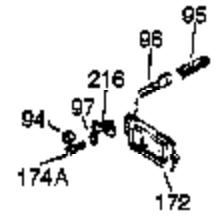

**OPTIONAL 110-120
VOLT STARTER
MOTOR KIT**