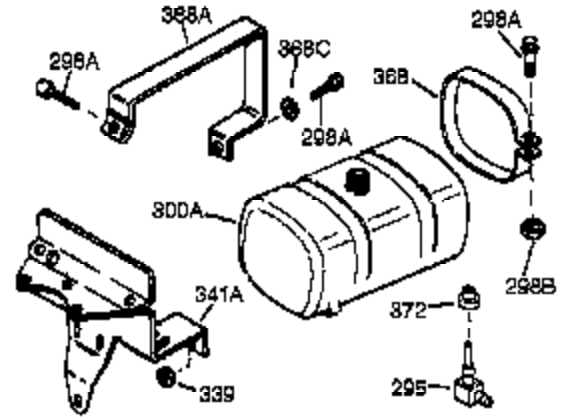

Ref #	Part Number	Qty	Description
	342 30063	1	Screw Torx T-30, 1/4-20 x 1/2"
	370B 35274	1	Instruction Decal
	370 36261	1	Instruction Decal
	370K 36695	1	Starter Decal
	380 632283	1	Carburetor (Incl. 184)
	390 590732A	1	Rewind Starter
	400 36447	1	* Gasket Set (Incl. items marked PK i n notes) Incl. Part Nos. 26756 (1), 27272A (2), 27896A (2), 27915A (1), 29673 (1), 30684 (1), 31688A (1), 33629 (1), 34912 (1), 35865 (1), 36445 (1)
	420 730225	1	SAE 30 4-Cycle Engine Oil (Quart)
	453 29538	1	Engine Mounting Base
	454 650542	4	Screw, 5/16-18 x 3/4"