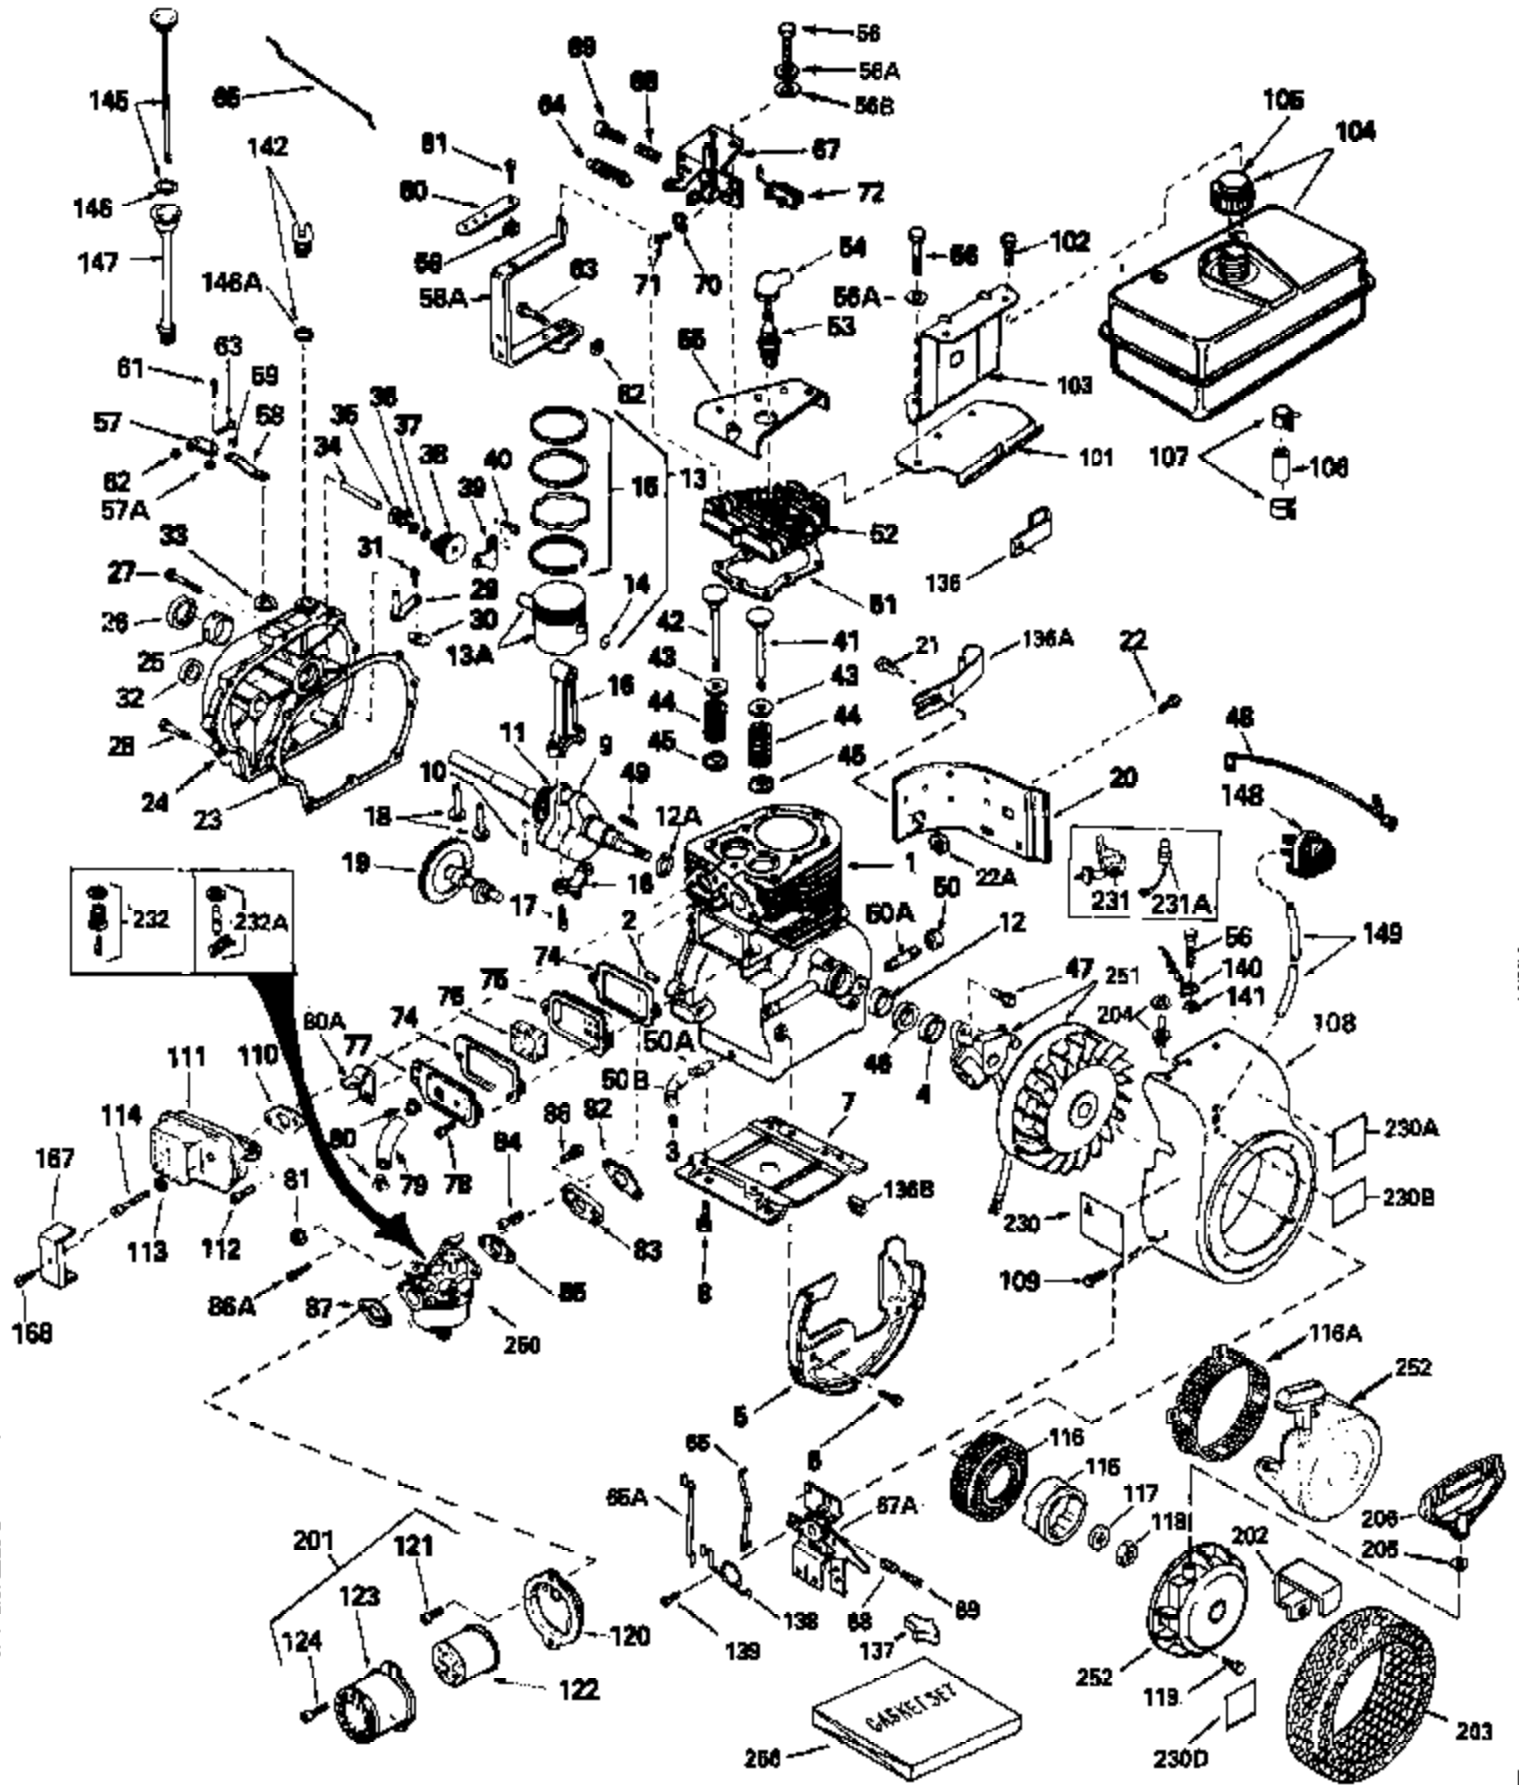

ILLUSTRATION SHOWS TYPICAL PARTS ONLY. ORDER BY PART NUMBER. PARTS NOT LISTED ARE SUPPLIED BY OEM.

Ref #	Part Number	Qty	Description
1	34919A		Cylinder (Incl. 2,3 & 4) (2-5/8" Bore)
2	27652		Pin, Dowel
3	27642		Pipe plug, 1/4-18
4	32630		Seal, Oil
5	29536		Blower Housing Baffle (Without electric starter knock out) (Use as required)
5	35256A		Blower Housing Baffle (With electric starter knockout) (As req.)(point ign.)
6	650561		Screw, 1/4-20 x 5/8"
7	29538		Base, Engine mounting
8	650542		Screw, 5/16-18 x 3/4"
9	35109		Crankshaft
10	29783		Pin, Crankshaft gear (Used on early p rod.)
11	27884		Gear, Crankshaft (Used on early produ ction) This gear is serviceable ONLY when it is pinned to the crankshaft.
13A	33312B		Piston & Pin Ass'y. (Std.)(2-5/8")(In cl.14)
13A	33313B		Piston & Pin Ass'y. (.010" OS) (Incl. 14)
13A	33314B		Piston & Pin Ass'y. (.020" OS) (Incl. 14)
13	34531		Piston, Pin & Ring Set (Std.) (2-5/8" Bore)
13	34532		Piston, Pin & Ring Set (.010" OS)
13	34533		Piston, Pin & Ring Set (.020" OS)
14	27888		Ring, Piston pin retaining
15	34854		Ring Set (Std.) (2-5/8" Bore)
15	34855		Ring Set (.010" OS)
15	34856		Ring Set (.020" OS)
16	31295C		Rod Assy., Connecting (Incl. 17)
17	650662C		Bolt, Connecting rod (Incl. 2 pieces)
18	34034		Lifter, Valve
19	32115		Camshaft (MCR)
20	30622A		Extension, Blower housing
21	650128		Screw, 10-24 x 1/2"
22	650561		Screw, 1/4-20 x 5/8" (Use as required)
22	30063		Screw, 1/4-20 x 1/2" (Use as required)
23	30684		Gasket Cylinder Cover
24	31303B		Cover, Cylinder (Incl. 26 & 34)
25	31546		Bushing, Crankshaft
26	28427		Seal, Oil
27	650488		Screw, 1/4-20 x 1-1/4"
28	650493		Screw, 1/4-20 x 1-3/4"
29	30699C		Rod Assy., Governor (Incl. 30 & 31)
30	30700		Yoke, Governor
31	650494		Screw, 6-40 x 5/16"
33	29642		Ring, Retaining
34	31845		Shaft, Mechanical governor
35	30588A		Spool, Governor
36	35479		Washer, Flat
37	29193		Ring, Retaining
38	30591		Gear Assy., Governor
39	31843A		Bracket, Governor gear
40	650836		Screw, 10-24 x 1/2"
41	32783		Intake Valve (Std.)
41	32784		Intake Valve (1/32" OS)
42	27878A		Exhaust Valve (Std.)
42	27880A		Exhaust Valve (1/32" OS)
43	27882		Cap, Upper valve spring
44	27881		Spring, valve