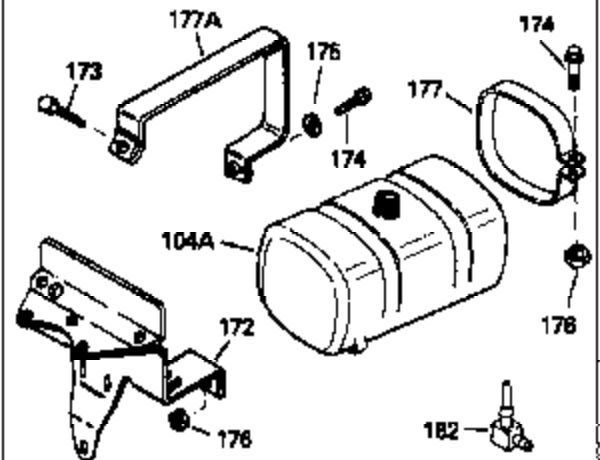

ILLUSTRATION SHOWS TYPICAL PARTS ONLY. ORDER BY PART NUMBER. PARTS NOT LISTED ARE SUPPLIED BY OEM.

VIEW 2 of 3

OPTIONAL SPARK ARREST MUFFLER