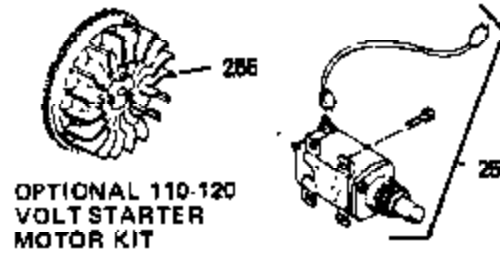

ILLUSTRATION SHOWS TYPICAL PARTS ONLY. ORDER BY PART NUMBER. PARTS NOT LISTED ARE SUPPLIED BY OEM.

VIEW 2 of 3

OPTIONAL SPARK ARREST MUFFLER