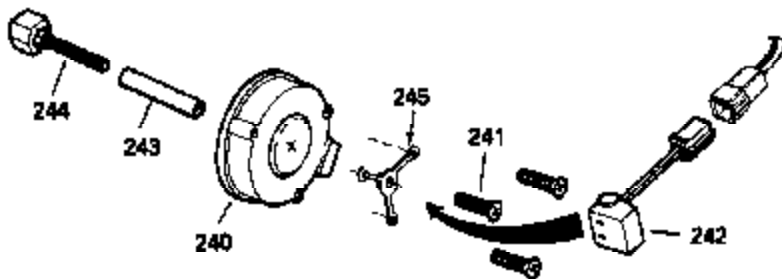

**ADD-ON ALTERNATOR
AC LIGHTING OR DC CHARGING**