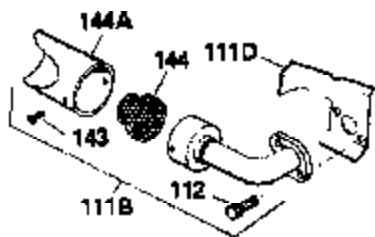

OPTIONAL SPARK ARREST MUFFLER