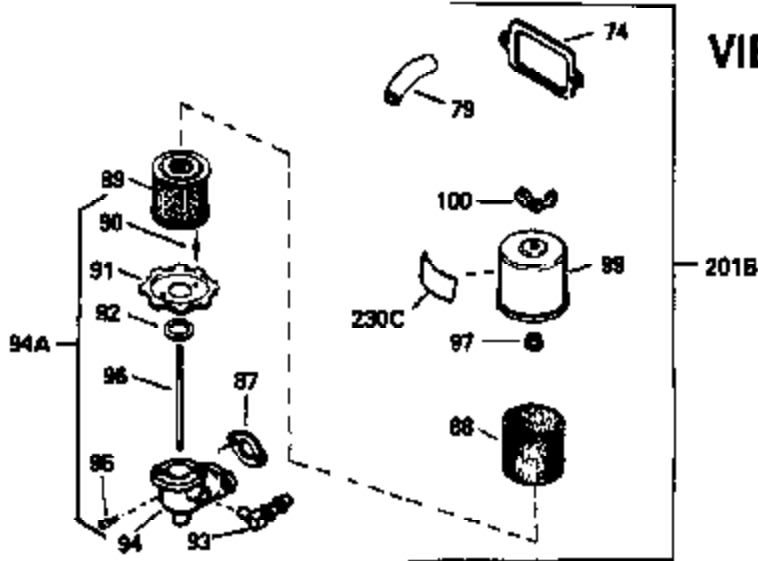

ILLUSTRATION SHOWS TYPICAL PARTS ONLY. ORDER BY PART NUMBER, PARTS NOT LISTED ARE SUPPLIED BY OEM.