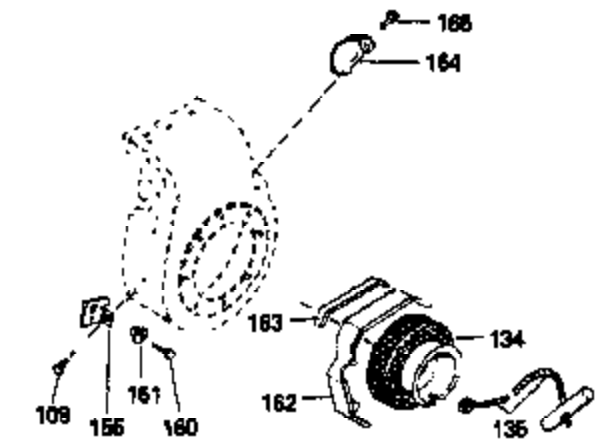

ILLUSTRATION SHOWS TYPICAL PARTS ONLY. ORDER BY PART NUMBER. PARTS NOT LISTED ARE SUPPLIED BY OEM.

VIEW 2 of 3

OPTIONAL SPARK ARREST MUFFLER