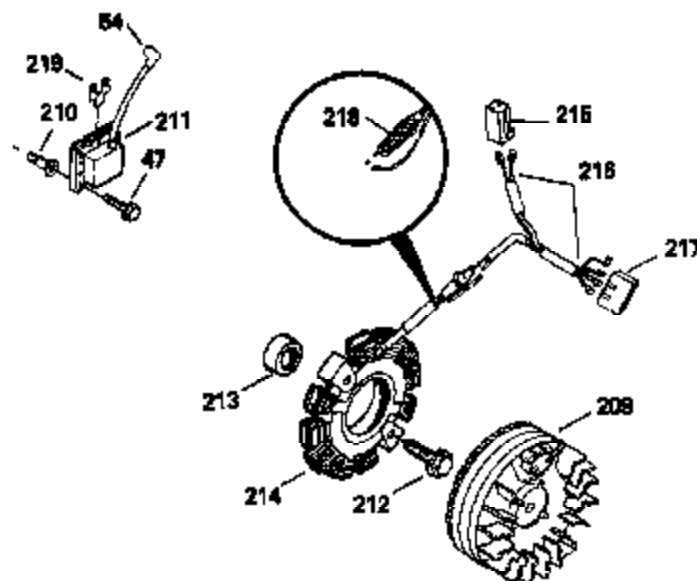

SOLID STATE