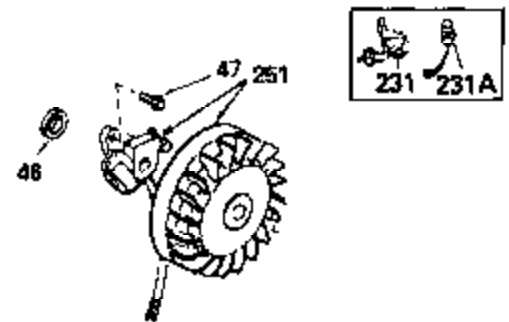

**STANDARD POINT
IGNITION**