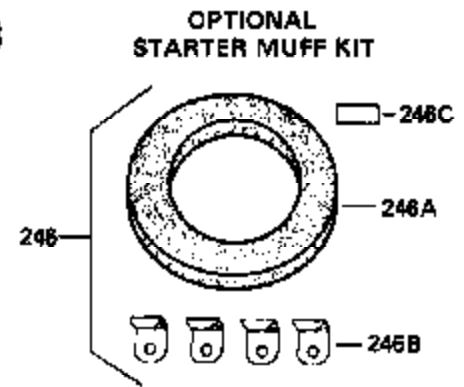

ILLUSTRATION SHOWS TYPICAL PARTS ONLY. ORDER BY PART NUMBER, PARTS NOT LISTED ARE SUPPLIED BY OEM.