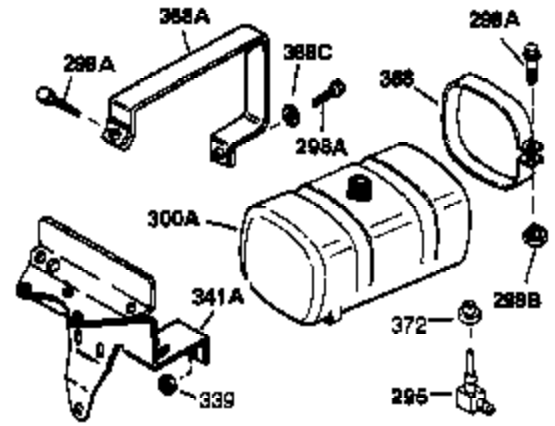

OPTIONAL SPARK ARREST
MUFFLER