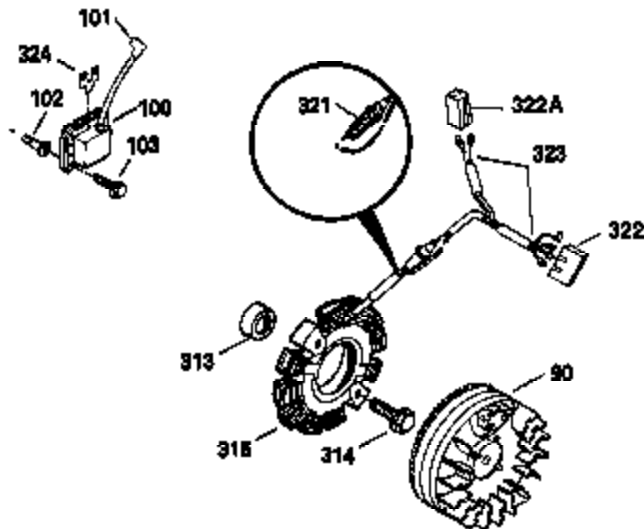

**ADD-ON ALTERNATOR
 AC LIGHTING OR DC CHARGING**

730571
 Can be used on H50-60 with
 stamped steel starter.

**STANDARD POINT
 IGNITION**

SOLID STATE

Ref #	Part Number	Qty	Description
90	611084	1	Flywheel
100	34443A	1	Solid State Ignition
101	610118	1	Spark Plug Cover
102	650872	2	Solid State Mounting Stud
103	650814	2	Screw, Torx T-15, 10-24 x 1"
172	28425	1	Valve Cover
173	32447	1	Breather Tube
228	650826	1	Stud, 1/4-20 x 6.20"
229	650825	1	Nut & Lock Washer, 1/4-20
232	0	2	Pop Rivet (Purchase Locally)
235	30675	1	Air Cleaner Elbow Fitting
239	27272A	1	* Air Cleaner Gasket
239A	34698A	1	* Air Cleaner Gasket
245A	34783	1	Air Cleaner Filter
245	34782	1	Air Cleaner Filter
251	650513	1	Wing Nut, 1/4-20
291	30962	1	Fuel Line