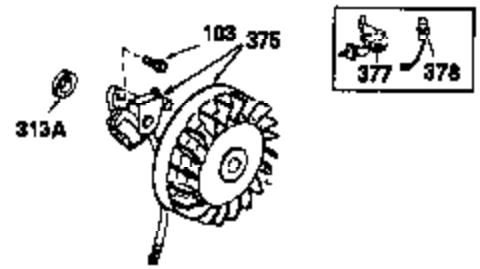

**STANDARD POINT
IGNITION**