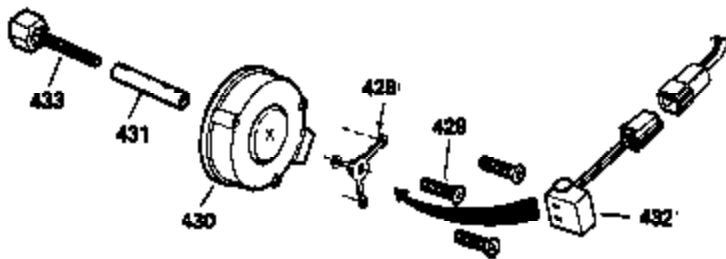

OPTIONAL 110-120
VOLT STARTER
MOTOR KIT

OPTIONAL SPARK ARREST
MUFFLER

Ref #	Part Number	Qty	Description
23	31793	1	Ball Bearing
32	31792	1	Washer
62	650760	1	Screw, 8-32 x 3/8"
74	31855	2	Bearing Retainer
110	35187	1	Ground Wire
172	28425	1	Valve Cover
175	650778	2	Lock Washer
176	650580	2	Lock Nut, 10-24
228	650826	1	Stud, 1/4-20 x 6.20"
229	650825	1	Nut & Lock Washer, 1/4-20
235	30675	1	Air Cleaner Elbow Fitting
262	29747B	2	Screw, Torx T-40, 5/16-24 x 21/32"
275	29633	1	Muffler
291	30962	1	Fuel Line
366	30209	1	Muffler Elbow
366A	30244	1	Muffler Nipple
367	32862	1	Nut
370	34346	1	Instruction Decal
370B	35274	1	Instruction Decal

**ADD-ON ALTERNATOR
 AC LIGHTING OR DC CHARGING**

730571
 Can be used on H50-60 with
 stamped steel starter.

**STANDARD POINT
 IGNITION**

SOLID STATE

Ref #	Part Number	Qty	Description
90	611084	1	Flywheel
100	34443A	1	Solid State Ignition
101	610118	1	Spark Plug Cover
102	650872	2	Solid State Mounting Stud
103	650814	2	Screw, Torx T-15, 10-24 x 1"
172	28425	1	Valve Cover
173	32447	1	Breather Tube
228	650826	1	Stud, 1/4-20 x 6.20"
229	650825	1	Nut & Lock Washer, 1/4-20
232	0	2	Pop Rivet (Purchase Locally)
235	30675	1	Air Cleaner Elbow Fitting
239	27272A	1	* Air Cleaner Gasket
239A	34698A	1	* Air Cleaner Gasket
245A	34783	1	Air Cleaner Filter
245	34782	1	Air Cleaner Filter
251	650513	1	Wing Nut, 1/4-20
291	30962	1	Fuel Line