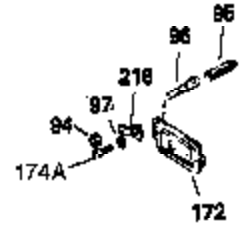

OPTIONAL SPARK ARREST
MUFFLER