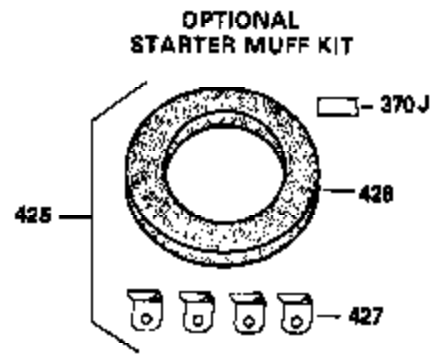

Ref #	Part Number	Qty	Description
340	34159	1	Fuel Tank Bracket
341	34158	1	Fuel Tank Bracket
342	650561	1	Screw, 1/4-20 x 5/8"
370A	34686	1	Logo Decal
370C	34704	1	Instruction Decal
380	632257	1	Carburetor (Incl. 184)
390	590420	1	Rewind Starter
400	33235A	1	* Gasket Set (Incl. items marked PK i n notes) Incl. part #'s 27272A (2), 27896A (2), 27913A (1), 27915A (2), 28938C (1), 29673 (1), 30684 (1), 31688A (1), 33355A (1), 35865 (1)
420	730225	1	SAE 30 4-Cycle Engine Oil (Quart)
453	29538	1	Engine Mounting Base
454	650542	4	Screw, 5/16-18 x 3/4"

OPTIONAL 110-120
VOLT STARTER
MOTOR KIT

OPTIONAL SPARK ARREST
MUFFLER

Ref #	Part Number	Qty	Description
23	31793	1	Ball Bearing
32	31792	1	Washer
62	650760	1	Screw, 8-32 x 3/8"
74	31855	2	Bearing Retainer
110	35187	1	Ground Wire
172	28425	1	Valve Cover
175	650778	2	Lock Washer
176	650580	2	Lock Nut, 10-24
228	650826	1	Stud, 1/4-20 x 6.20"
229	650825	1	Nut & Lock Washer, 1/4-20
235	30675	1	Air Cleaner Elbow Fitting
262	29747B	2	Screw, Torx T-40, 5/16-24 x 21/32"
275	29633	1	Muffler
291	30962	1	Fuel Line
366	30209	1	Muffler Elbow
366A	30244	1	Muffler Nipple
367	32862	1	Nut
370	34346	1	Instruction Decal
370B	35274	1	Instruction Decal

**ADD-ON ALTERNATOR
 AC LIGHTING OR DC CHARGING**

730571
 Can be used on H50-60 with
 stamped steel starter.

**STANDARD POINT
 IGNITION**

SOLID STATE

Ref #	Part Number	Qty	Description
90	611084	1	Flywheel
100	34443A	1	Solid State Ignition
101	610118	1	Spark Plug Cover
102	650872	2	Solid State Mounting Stud
103	650814	2	Screw, Torx T-15, 10-24 x 1"
172	28425	1	Valve Cover
173	32447	1	Breather Tube
228	650826	1	Stud, 1/4-20 x 6.20"
229	650825	1	Nut & Lock Washer, 1/4-20
232	0	2	Pop Rivet (Purchase Locally)
235	30675	1	Air Cleaner Elbow Fitting
239	27272A	1	* Air Cleaner Gasket
239A	34698A	1	* Air Cleaner Gasket
245A	34783	1	Air Cleaner Filter
245	34782	1	Air Cleaner Filter
251	650513	1	Wing Nut, 1/4-20
291	30962	1	Fuel Line