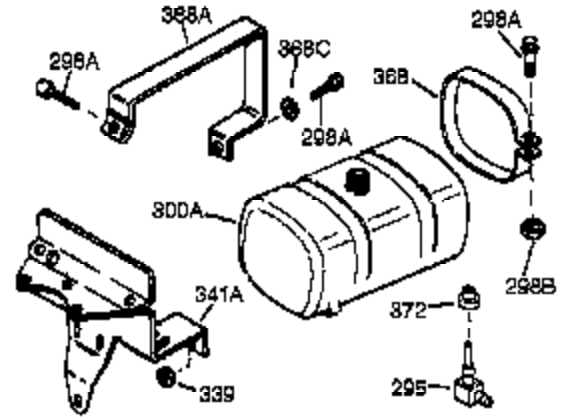

Ref #	Part Number	Qty	Description
	342 650561	1	Screw, 1/4-20 x 5/8"
	370C 34704	1	Instruction Decal
	370 36261	1	Instruction Decal
	370A 550223	1	Name Decal
	370B 35274	1	Instruction Decal
	380 632257	1	Carburetor (Incl. 184)
	390 590666A	1	Rewind Starter
	400 33235A	1	* Gasket Set (Incl. items marked PK i n notes) Incl. part #'s 27272A (2), 27896A (2), 27913A (1), 27915A (2), 28938C (1), 29673 (1), 30684 (1), 31688A (1), 33355A (1), 35865 (1)
	420 730225	1	SAE 30 4-Cycle Engine Oil (Quart)
	453 29538	1	Engine Mounting Base
	454 650542	4	Screw, 5/16-18 x 3/4"