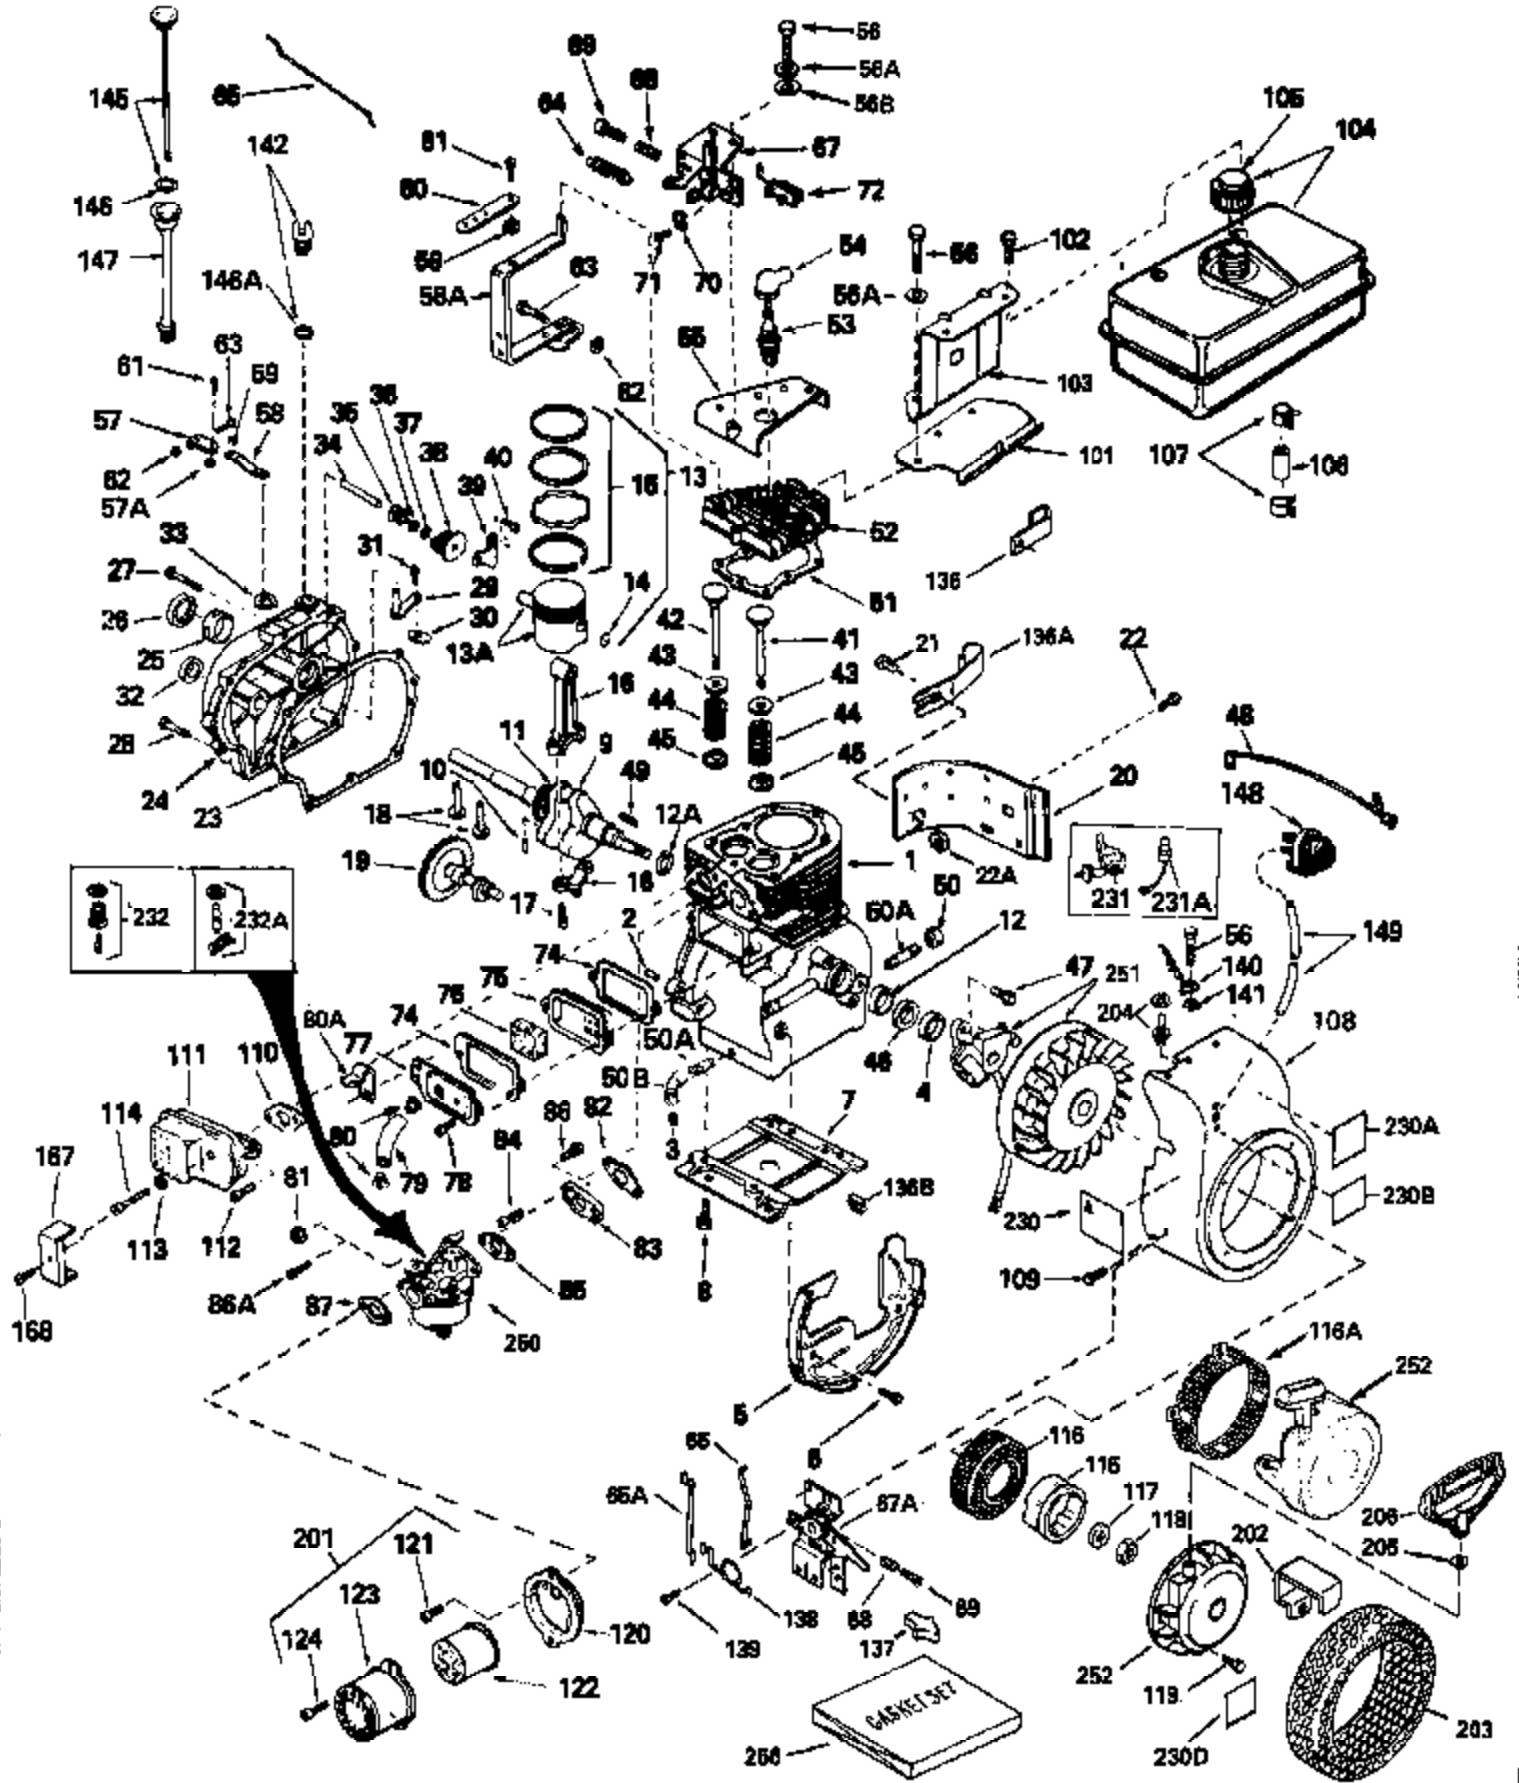

ILLUSTRATION SHOWS TYPICAL PARTS ONLY. ORDER BY PART NUMBER. PARTS NOT LISTED ARE SUPPLIED BY OEM.

Ref #	Part Number	Qty	Description
1	34919A		Cylinder (Incl. 2,3 & 4) (2-5/8" Bore)
2	27652		Pin, Dowel
3	27642		Pipe plug, 1/4-18
4	32630		Seal, Oil
5	29536		Blower Housing Baffle (Without electric starter knock out) (Use as required)
5	35256A		Blower Housing Baffle (With electric starter knockout) (As req.)(point ign.)
6	650561		Screw, 1/4-20 x 5/8"
7	29538		Base, Engine mounting
8	650542		Screw, 5/16-18 x 3/4"
9	34987		Crankshaft
10	29783		Pin, Crankshaft gear (Used on early p rod.)
11	27884		Gear, Crankshaft (Used on early produ ction) This gear is serviceable ONLY when it is pinned to the crankshaft.
13	34531		Piston, Pin & Ring Set (Std.) (2-5/8" Bore)
13	34532		Piston, Pin & Ring Set (.010" OS)
13	34533		Piston, Pin & Ring Set (.020" OS)
13A	33312B		Piston & Pin Ass'y. (Std.)(2-5/8")(In cl.14)
13A	33313B		Piston & Pin Ass'y. (.010" OS) (Incl. 14)
13A	33314B		Piston & Pin Ass'y. (.020" OS) (Incl. 14)
14	27888		Ring, Piston pin retaining
15	34854		Ring Set (Std.) (2-5/8" Bore)
15	34855		Ring Set (.010" OS)
15	34856		Ring Set (.020" OS)
16	31295C		Rod Assy., Connecting (Incl. 17)
17	650662C		Bolt, Connecting rod (Incl. 2 pieces)
18	34034		Lifter, Valve
19	33156		Camshaft
20	30622A		Extension, Blower housing
21	650128		Screw, 10-24 x 1/2"
22	650561		Screw, 1/4-20 x 5/8" (Use as required)
22	30063		Screw, 1/4-20 x 1/2" (Use as required)
23	30684		Gasket Cylinder Cover
24	31303B		Cover, Cylinder (Incl. 26 & 34)
25	31546		Bushing, Crankshaft
26	28427		Seal, Oil
27	650488		Screw, 1/4-20 x 1-1/4"
28	650493		Screw, 1/4-20 x 1-3/4"
29	30699C		Rod Assy., Governor (Incl. 30 & 31)
30	30700		Yoke, Governor
31	650494		Screw, 6-40 x 5/16"
33	29642		Ring, Retaining
34	31845		Shaft, Mechanical governor
35	30588A		Spool, Governor
36	35479		Washer, Flat
37	29193		Ring, Retaining
38	30591		Gear Assy., Governor
39	31843A		Bracket, Governor gear
40	650836		Screw, 10-24 x 1/2"
41	32783		Intake Valve (Std.)
41	32784		Intake Valve (1/32" OS)
42	27878A		Exhaust Valve (Std.)
42	27880A		Exhaust Valve (1/32" OS)
43	27882		Cap, Upper valve spring
44	27881		Spring, valve