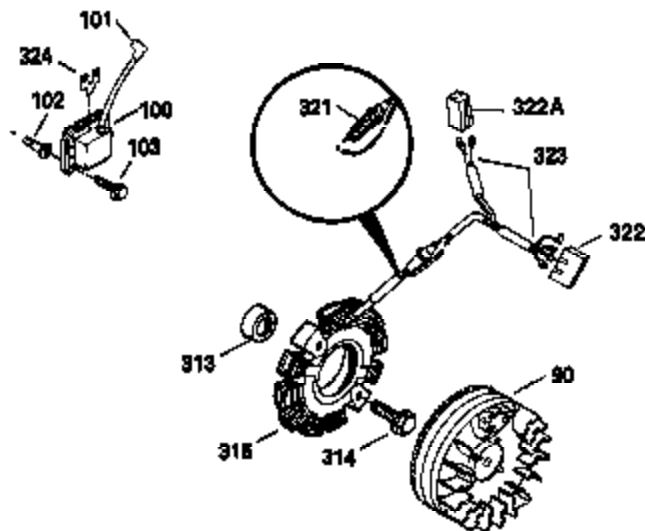

**ADD-ON ALTERNATOR
 AC LIGHTING OR DC CHARGING**

730571
 Can be used on H50-60 with
 stamped steel starter.

**STANDARD POINT
 IGNITION**

SOLID STATE

Ref #	Part Number	Qty	Description
90	611084	1	Flywheel
100	34443A	1	Solid State Ignition
102	650872	2	Solid State Mounting Stud
103	650814	2	Screw, Torx T-15, 10-24 x 1"
172	28425	1	Valve Cover
173	35350	1	Breather Tube
239	27272A	1	* Air Cleaner Gasket
242	31691	1	Air Cleaner Bracket
245	30727	1	Air Cleaner Filter
291	30962	1	Fuel Line