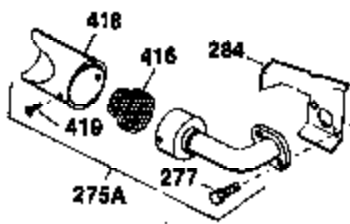

OPTIONAL SPARK ARREST MUFFLER