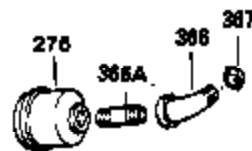

OPTIONAL SPARK ARREST MUFFLER