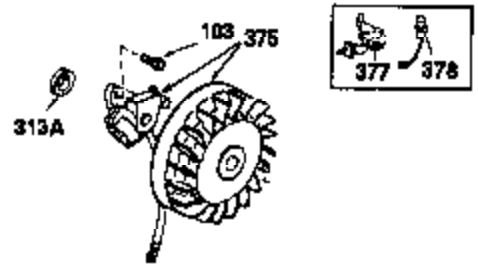

**STANDARD POINT
IGNITION**