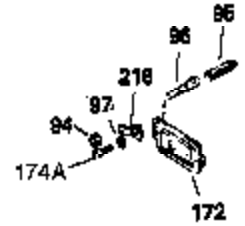

OPTIONAL SPARK ARREST MUFFLER