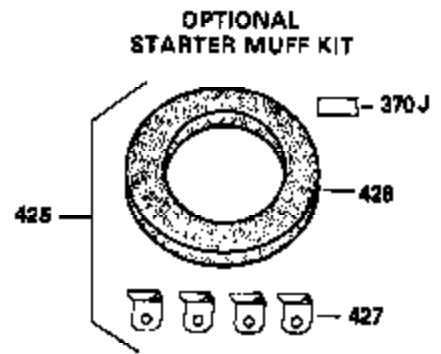

Ref #	Part Number	Qty	Description
342	650561	1	Screw, 1/4-20 x 5/8"
370A	550223	1	Name Decal
380	632230	1	Carburetor (Incl. 184)
390	590666	1	Rewind Starter
400	33235A	1	* Gasket Set (Incl. items marked PK i n notes) Incl. part #'s 27272A (2), 27896A (2), 27913A (1), 27915A (2), 28938C (1), 29673 (1), 30684 (1), 31688A (1), 33355A (1), 35865 (1)
420	730225	1	SAE 30 4-Cycle Engine Oil (Quart)
453	29538	1	Engine Mounting Base
454	650542	4	Screw, 5/16-18 x 3/4"

OPTIONAL 110-120
VOLT STARTER
MOTOR KIT

OPTIONAL SPARK ARREST
MUFFLER

Ref #	Part Number	Qty	Description
110	35187	1	Ground Wire
172	28425	1	Valve Cover
262	29747B	2	Screw, Torx T-40, 5/16-24 x 21/32"
275	29633	1	Muffler
366	30209	1	Muffler Elbow
366A	30244	1	Muffler Nipple
367	32862	1	Nut
370B	35274	1	Instruction Decal
370	34346	1	Instruction Decal

**ADD-ON ALTERNATOR
 AC LIGHTING OR DC CHARGING**

730571
 Can be used on H50-60 with
 stamped steel starter.

**STANDARD POINT
 IGNITION**

SOLID STATE

Ref #	Part Number	Qty	Description
90	611084	1	Flywheel
100	34443A	1	Solid State Ignition
102	650872	2	Solid State Mounting Stud
103	650814	2	Screw, Torx T-15, 10-24 x 1"
172	28425	1	Valve Cover
173	35350	1	Breather Tube
239	27272A	1	* Air Cleaner Gasket
245	30727	1	Air Cleaner Filter