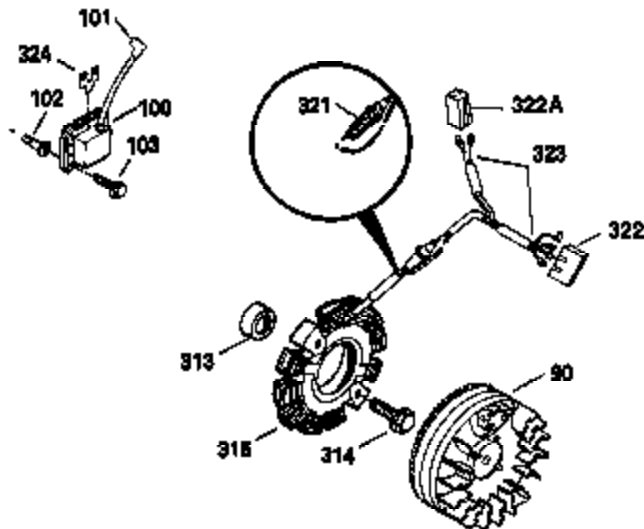

**ADD-ON ALTERNATOR
 AC LIGHTING OR DC CHARGING**

730571
 Can be used on H50-60 with
 stamped steel starter.

**STANDARD POINT
 IGNITION**

SOLID STATE

Ref #	Part Number	Qty	Description
90	611084	1	Flywheel
100	34443A	1	Solid State Ignition
102	650872	2	Solid State Mounting Stud
103	650814	2	Screw, Torx T-15, 10-24 x 1"
172	28425	1	Valve Cover
173	35350	1	Breather Tube
239	27272A	1	* Air Cleaner Gasket
245	30727	1	Air Cleaner Filter