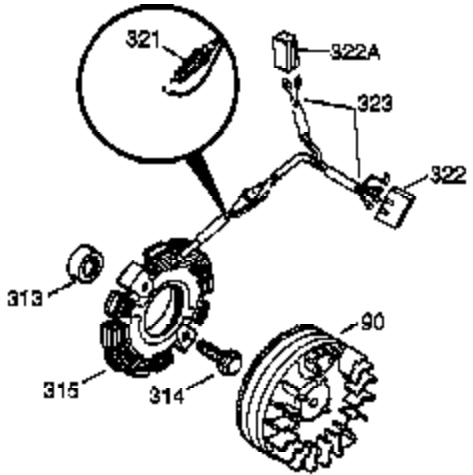

Ref #	Part Number	Qty	Description
342	650561	1	Screw, 1/4-20 x 5/8"
370	36261	1	Instruction Decal
370A	550223	1	Name Decal
370B	35274	1	Instruction Decal
380	632230	1	Carburetor (Incl. 184)
390	590666A	1	Rewind Starter
400	33235A	1	* Gasket Set (Incl. items marked PK i n notes) Incl. part #'s 27272A (2), 27896A (2), 27913A (1), 27915A (2), 28938C (1), 29673 (1), 30684 (1), 31688A (1), 33355A (1), 35865 (1)
420	730225	1	SAE 30 4-Cycle Engine Oil (Quart)
453	29538	1	Engine Mounting Base
454	650542	4	Screw, 5/16-18 x 3/4"

---

Ref #	Part Number	Qty	Description
172	28425	1	Valve Cover
262	29747B	2	Screw, Torx T-40, 5/16-24 x 21/32"
366	30209	1	Muffler Elbow
366A	30244	1	Muffler Nipple
367	32862	1	Nut

---

730571  
Can be used on H50-60 with stamped steel starter.