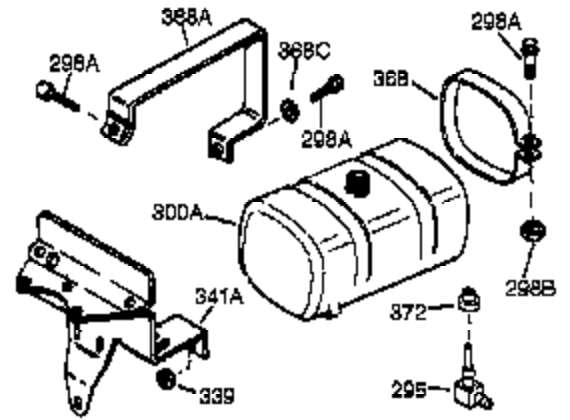

Ref #	Part Number	Qty	Description
342	650561	1	Screw, 1/4-20 x 5/8"
370	36261	1	Instruction Decal
370A	550223	1	Name Decal
370B	35274	1	Instruction Decal
380	632230	1	Carburetor (Incl. 184)
390	590666A	1	Rewind Starter
400	33235A	1	* Gasket Set (Incl. items marked PK i n notes) Incl. part #'s 27272A (2), 27896A (2), 27913A (1), 27915A (2), 28938C (1), 29673 (1), 30684 (1), 31688A (1), 33355A (1), 35865 (1)
420	730225	1	SAE 30 4-Cycle Engine Oil (Quart)
453	29538	1	Engine Mounting Base
454	650542	4	Screw, 5/16-18 x 3/4"