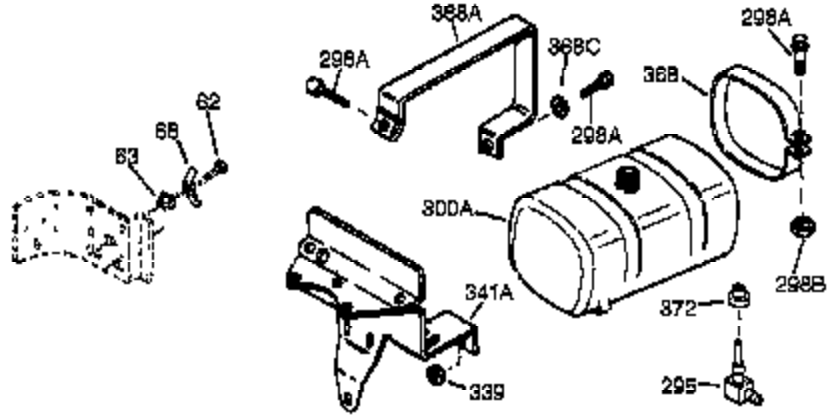

**OPTIONAL 110-120
VOLT STARTER
MOTOR KIT**