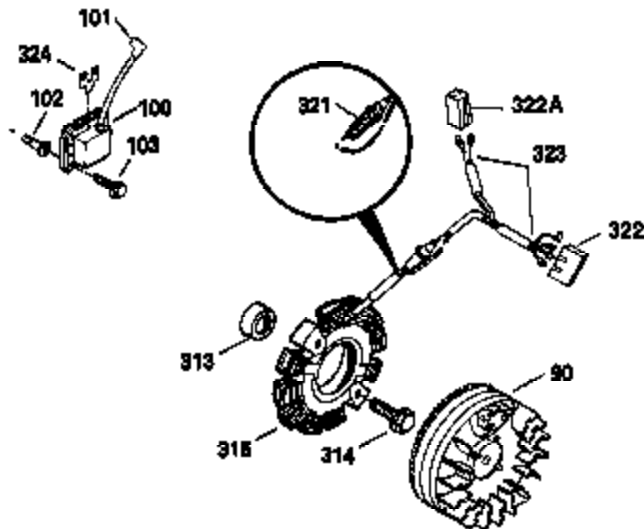

**ADD-ON ALTERNATOR
 AC LIGHTING OR DC CHARGING**

730571
 Can be used on H50-60 with
 stamped steel starter.

**STANDARD POINT
 IGNITION**

SOLID STATE

Ref #	Part Number	Qty	Description
90	611084	1	Flywheel
100	34443A	1	Solid State Ignition
102	650872	2	Solid State Mounting Stud
103	650814	2	Screw, Torx T-15, 10-24 x 1"
172	28425	1	Valve Cover
173	35350	1	Breather Tube
239	27272A	1	* Air Cleaner Gasket
242	31691	1	Air Cleaner Bracket
245	30727	1	Air Cleaner Filter
269	35865	1	* Exhaust Manifold Gasket
277A	30196	1	Screw, 5/16-18 x 3/4"
279B	26073	1	Washer
291	30962	1	Fuel Line