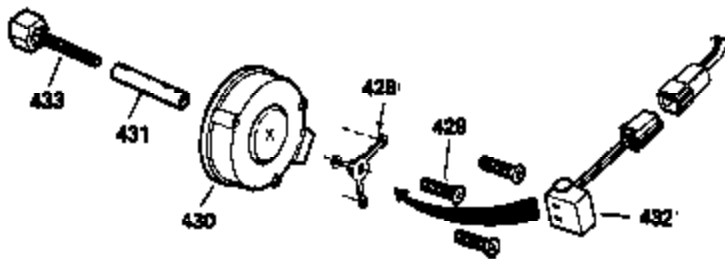

OPTIONAL 110-120
VOLT STARTER
MOTOR KIT

OPTIONAL SPARK ARREST
MUFFLER

Ref #	Part Number	Qty	Description
172	28425	1	Valve Cover
242	31691	1	Air Cleaner Bracket
262	29747B	2	Screw, Torx T-40, 5/16-24 x 21/32"
269	35865	1	* Exhaust Manifold Gasket
275	32401	1	Muffler
277	650694A	1	Screw, 5/16-18 x 2"
277A	30196	1	Screw, 5/16-18 x 3/4"
279B	26073	1	Washer
284	34174	1	Muffler Deflector
291	30962	1	Fuel Line
370B	35274	1	Instruction Decal
370	34346	1	Instruction Decal

**ADD-ON ALTERNATOR
 AC LIGHTING OR DC CHARGING**

730571
 Can be used on H50-60 with
 stamped steel starter.

**STANDARD POINT
 IGNITION**

SOLID STATE

Ref #	Part Number	Qty	Description
90	611084	1	Flywheel
100	34443A	1	Solid State Ignition
102	650872	2	Solid State Mounting Stud
103	650814	2	Screw, Torx T-15, 10-24 x 1"
172	28425	1	Valve Cover
173	35350	1	Breather Tube
239	27272A	1	* Air Cleaner Gasket
242	31691	1	Air Cleaner Bracket
245	30727	1	Air Cleaner Filter
269	35865	1	* Exhaust Manifold Gasket
277A	30196	1	Screw, 5/16-18 x 3/4"
279B	26073	1	Washer
291	30962	1	Fuel Line