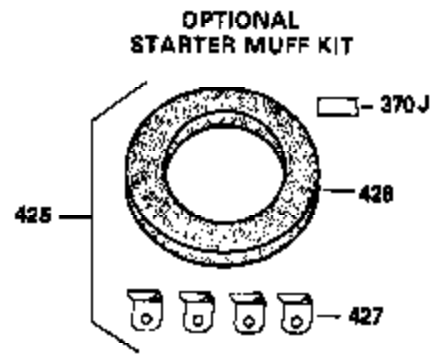

Ref #	Part Number	Qty	Description
308	35540	1	Fill Tube Clip
310	35555	1	Dipstick
340	34159	1	Fuel Tank Bracket
341	34158	1	Fuel Tank Bracket
342	650561	1	Screw, 1/4-20 x 5/8"
370A	550223	1	Logo Decal
380	632230	1	Carburetor (Incl. 184)
390	590420	1	Rewind Starter
400	33235A	1	* Gasket Set (Incl. items marked PK i n notes) Incl. part #'s 27272A (2), 27896A (2), 27913A (1), 27915A (2), 28938C (1), 29673 (1), 30684 (1), 31688A (1), 33355A (1), 35865 (1)
420	730225	1	SAE 30 4-Cycle Engine Oil (Quart)
453	29538	1	Engine Mounting Base
454	650542	4	Screw, 5/16-18 x 3/4"

OPTIONAL 110-120
VOLT STARTER
MOTOR KIT

OPTIONAL SPARK ARREST
MUFFLER

Ref #	Part Number	Qty	Description
172	28425	1	Valve Cover
242	31691	1	Air Cleaner Bracket
262	29747B	2	Screw, Torx T-40, 5/16-24 x 21/32"
269	35865	1	* Exhaust Manifold Gasket
275	32401	1	Muffler
277	650694A	1	Screw, 5/16-18 x 2"
277A	30196	1	Screw, 5/16-18 x 3/4"
279B	26073	1	Washer
284	34174	1	Muffler Deflector
291	30962	1	Fuel Line
370B	35274	1	Instruction Decal
370	34346	1	Instruction Decal

**ADD-ON ALTERNATOR
 AC LIGHTING OR DC CHARGING**

730571
 Can be used on H50-60 with
 stamped steel starter.

**STANDARD POINT
 IGNITION**

SOLID STATE

Ref #	Part Number	Qty	Description
90	611084	1	Flywheel
100	34443A	1	Solid State Ignition
102	650872	2	Solid State Mounting Stud
103	650814	2	Screw, Torx T-15, 10-24 x 1"
172	28425	1	Valve Cover
173	35350	1	Breather Tube
239	27272A	1	* Air Cleaner Gasket
242	31691	1	Air Cleaner Bracket
245	30727	1	Air Cleaner Filter
269	35865	1	* Exhaust Manifold Gasket
277A	30196	1	Screw, 5/16-18 x 3/4"
279B	26073	1	Washer
291	30962	1	Fuel Line