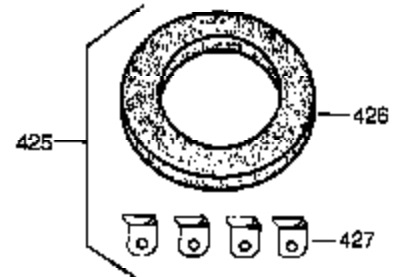

**OPTIONAL
STARTER MUFF KIT**

730571

Can be used on H50-60 with stamped steel starter.