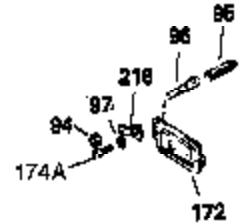

OPTIONAL SPARK ARREST
MUFFLER