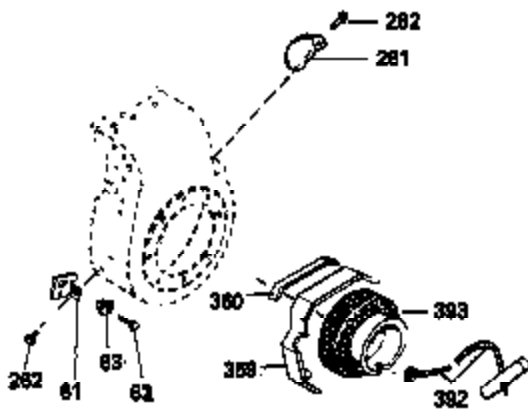

Ref #	Part Number	Qty	Description
390	590420	1	Rewind Starter
400	33235A	1	* Gasket Set (Incl. items marked PK i n notes) Incl. part #'s 27272A (2), 27896A (2), 27913A (1), 27915A (2), 28938C (1), 29673 (1), 30684 (1), 31688A (1), 33355A (1), 35865 (1)
420	730225	1	SAE 30 4-Cycle Engine Oil (Quart)
453	29538	1	Engine Mounting Base
454	650542	4	Screw, 5/16-18 x 3/4"