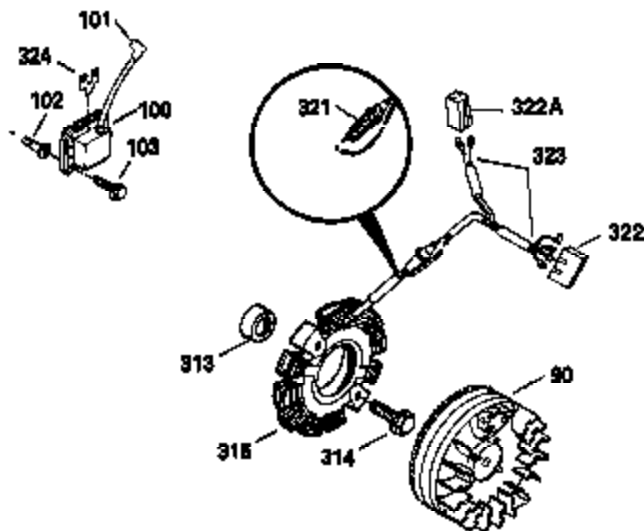

**ADD-ON ALTERNATOR
 AC LIGHTING OR DC CHARGING**

730571
 Can be used on H50-60 with
 stamped steel starter.

**STANDARD POINT
 IGNITION**

SOLID STATE

Ref #	Part Number	Qty	Description
90	611084	1	Flywheel
100	34443A	1	Solid State Ignition
102	650872	2	Solid State Mounting Stud
103	650814	2	Screw, Torx T-15, 10-24 x 1"
172	28425	1	Valve Cover
173	35350	1	Breather Tube
239	27272A	1	* Air Cleaner Gasket
242	31691	1	Air Cleaner Bracket
245	30727	1	Air Cleaner Filter
291	30962	1	Fuel Line