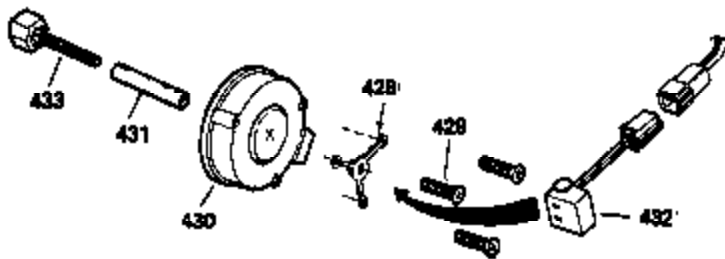

**ADD-ON ALTERNATOR
AC LIGHTING OR DC CHARGING**